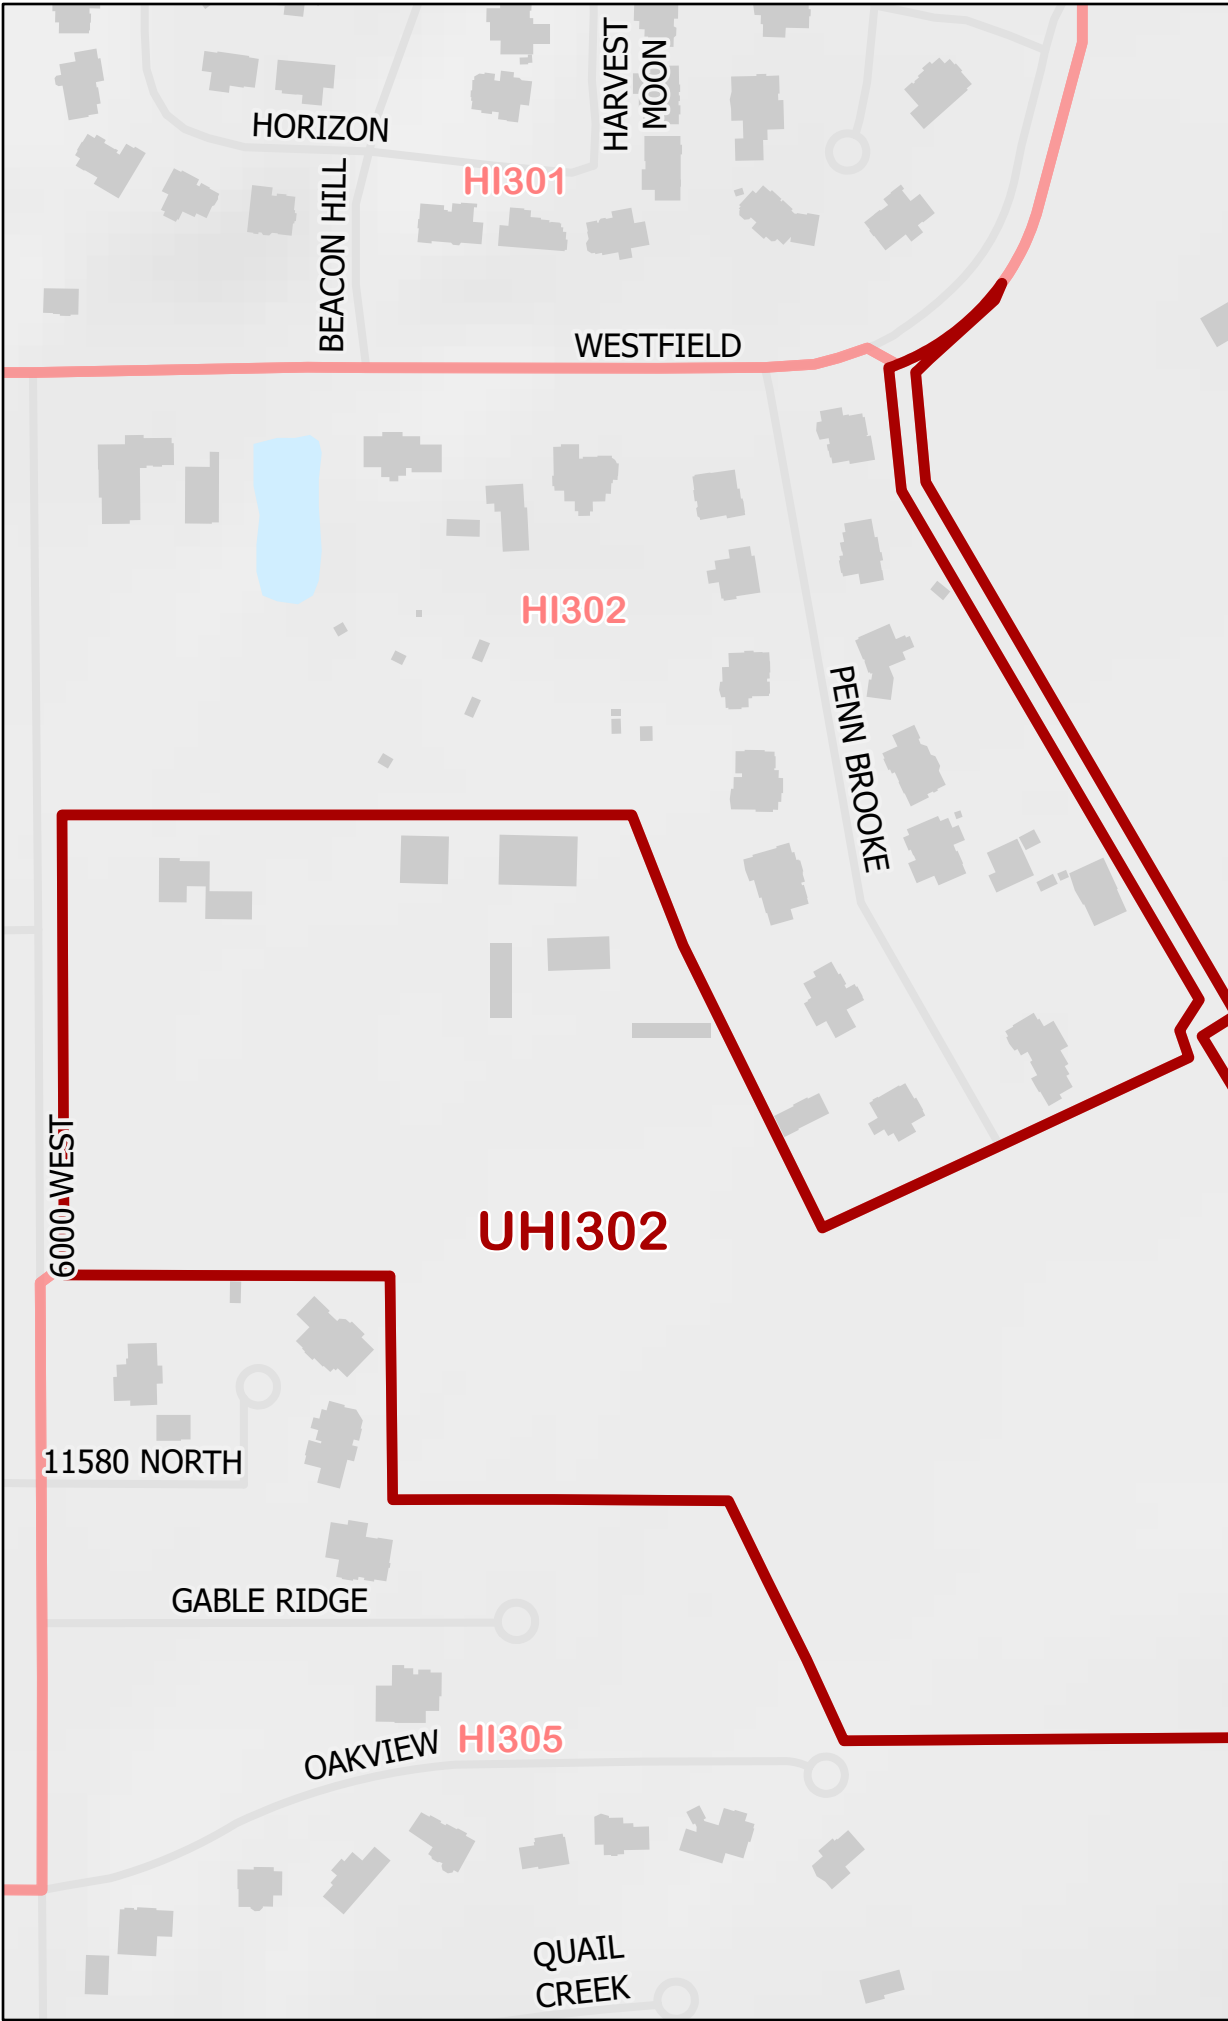

UHI302

- Voting Precinct
- Waterbodies
- Government Facility
- Hospital
- Library
- Post Office
- Education Facility
- Road Centerlines

Utah County Elections
100 East Center Street
Provo, UT 84606
(801) 851-8128

Updated Sep 2022