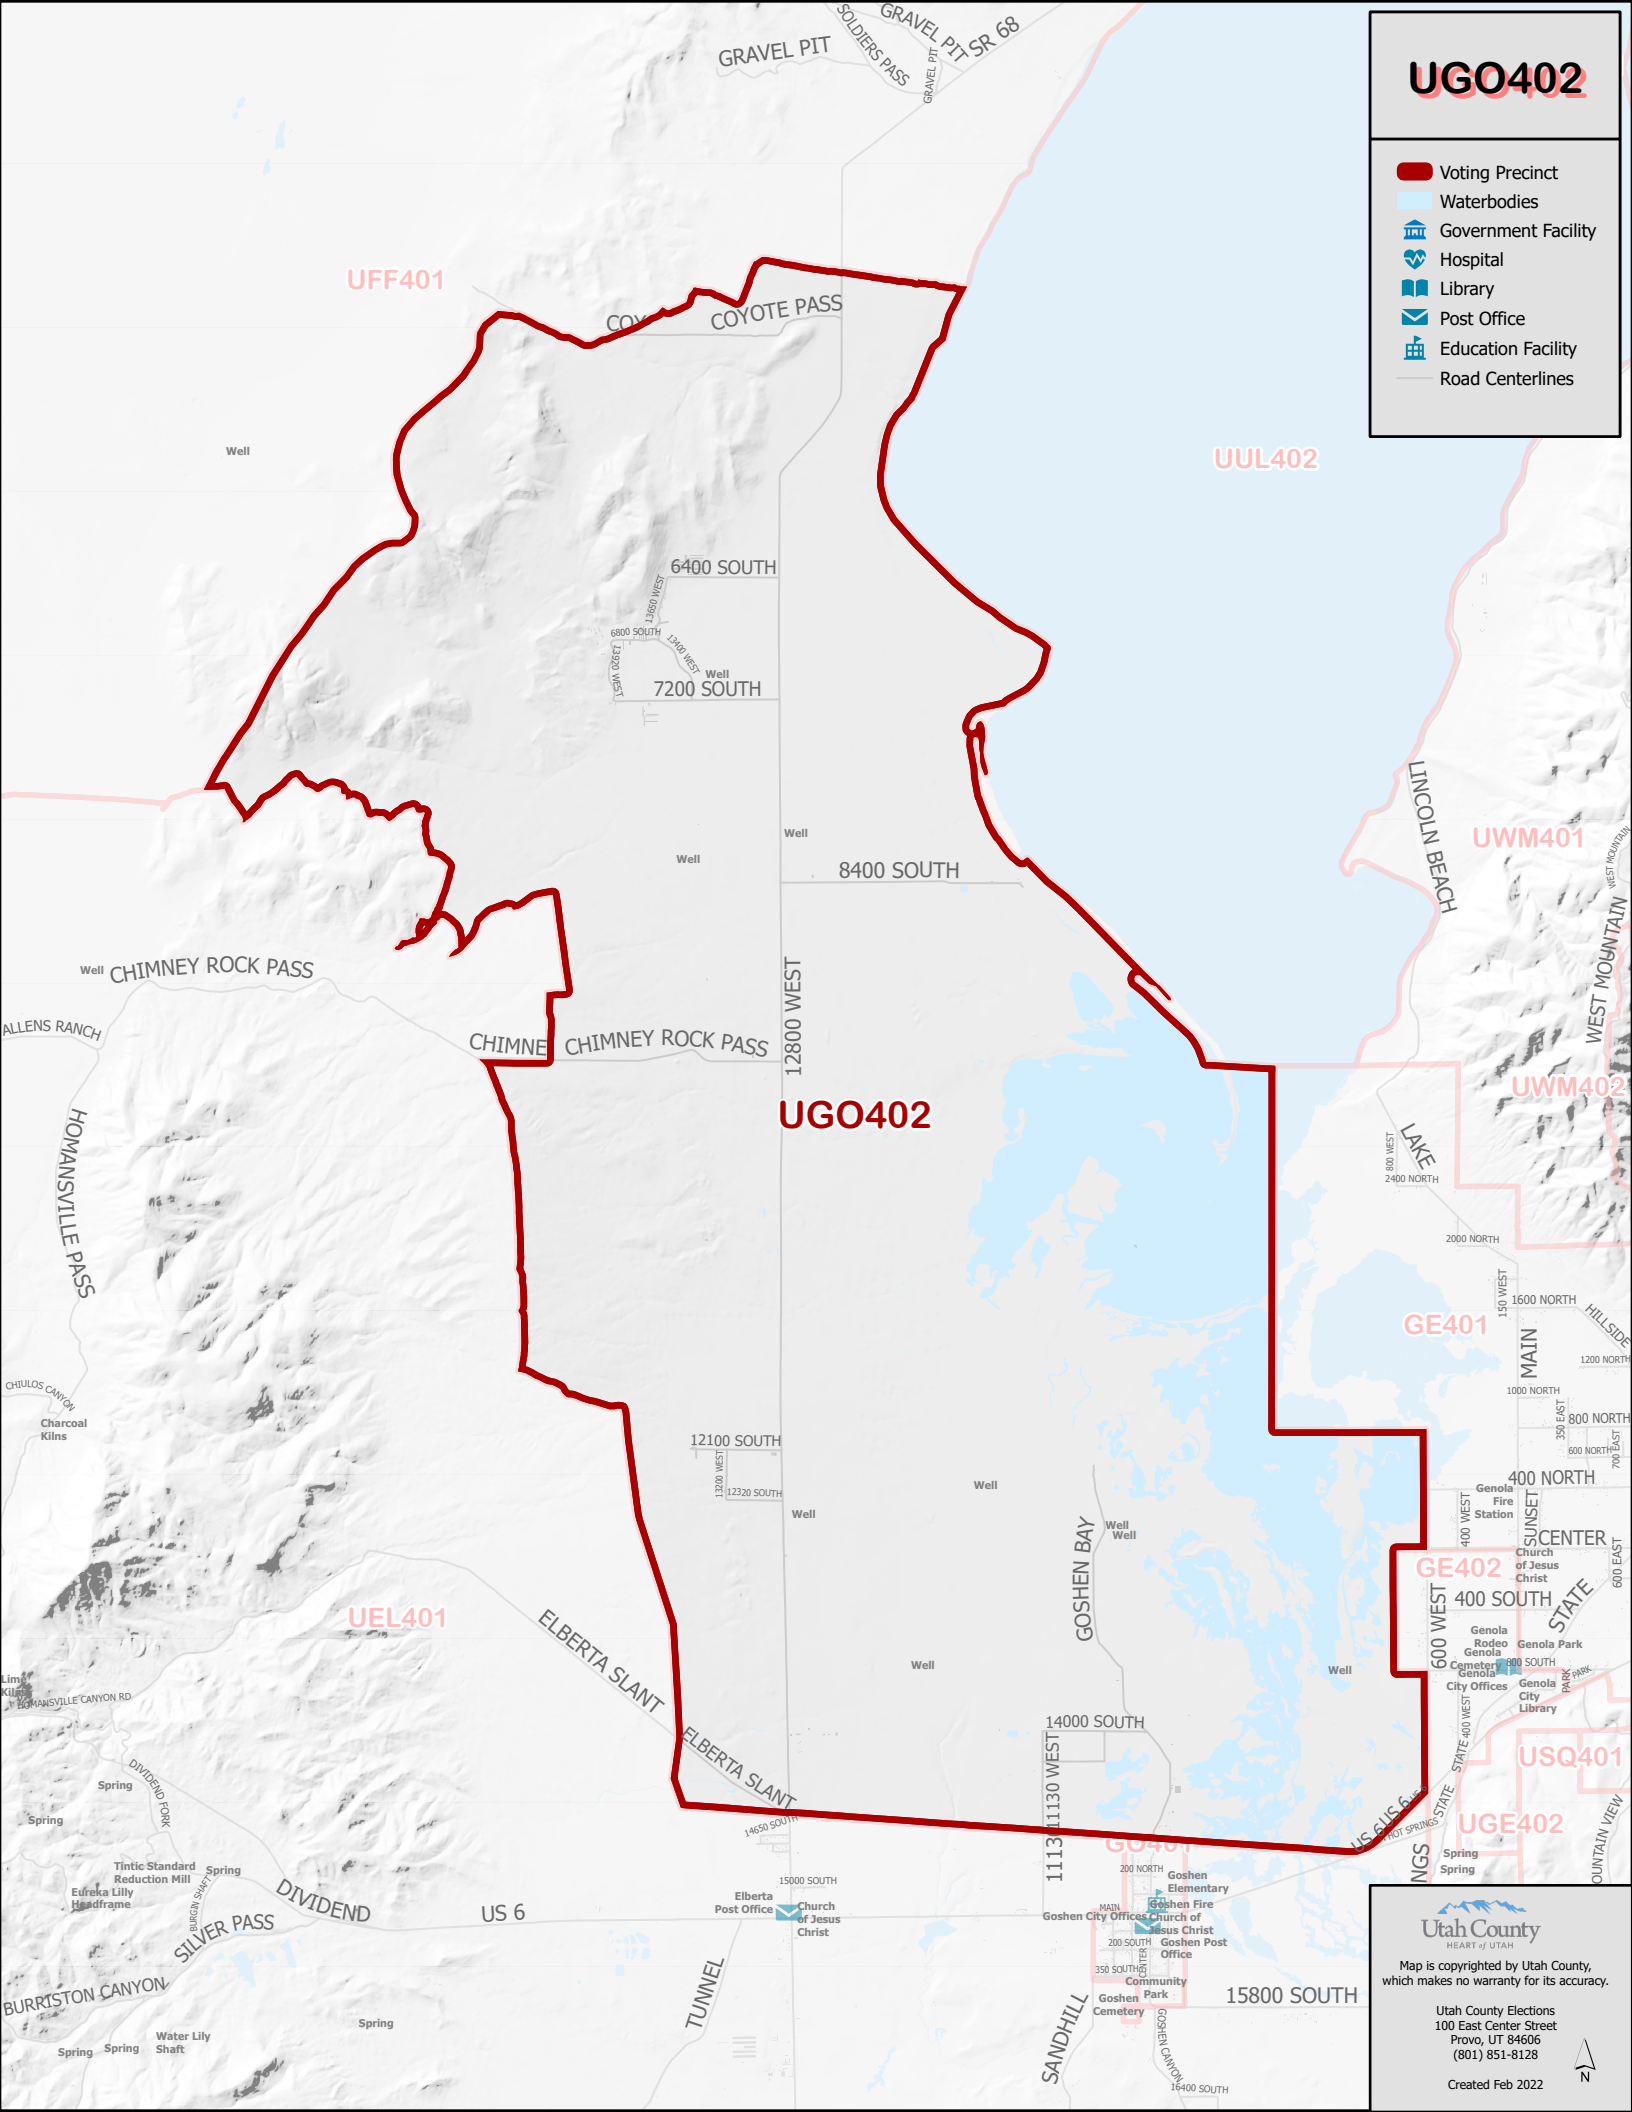

UGO402

-  Voting Precinct
-  Waterbodies
-  Government Facility
-  Hospital
-  Library
-  Post Office
-  Education Facility
-  Road Centerlines

Utah County
HEART OF UTAH

Map is copyrighted by Utah County, which makes no warranty for its accuracy.

Utah County Elections
100 East Center Street
Provo, UT 84606
(801) 851-8128

Created Feb 2022