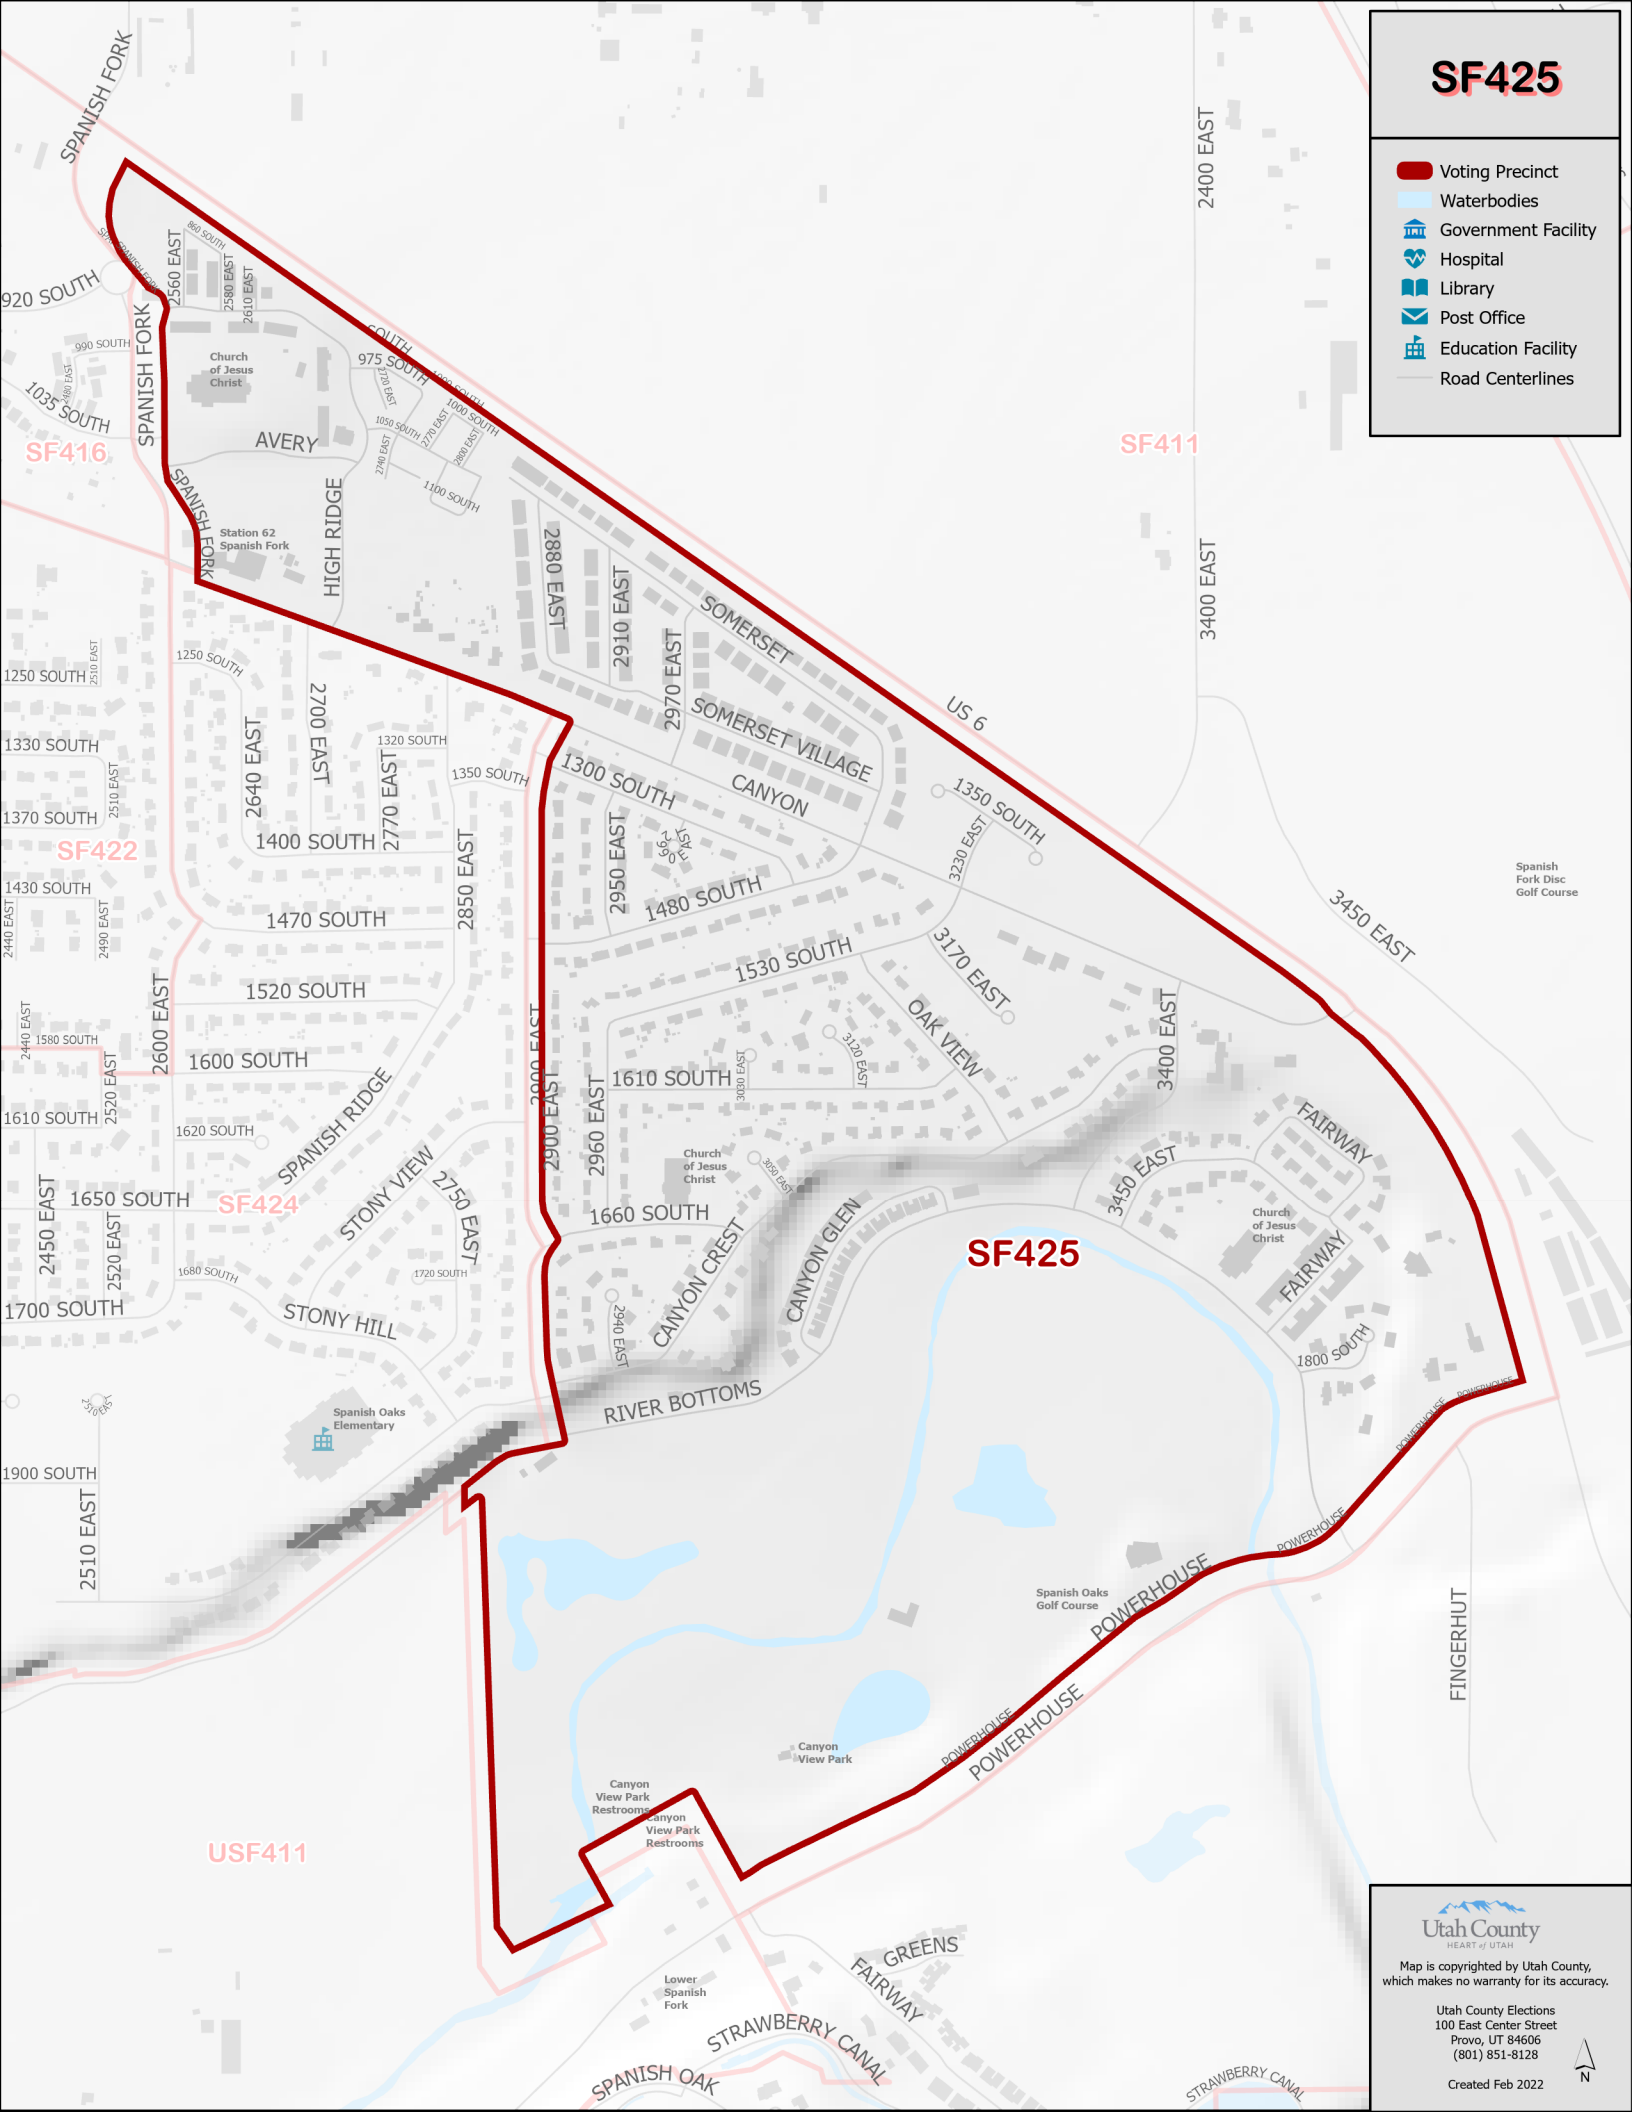

SF425

-  Voting Precinct
-  Waterbodies
-  Government Facility
-  Hospital
-  Library
-  Post Office
-  Education Facility
-  Road Centerlines

Utah County
HEART of UTAH

Map is copyrighted by Utah County, which makes no warranty for its accuracy.