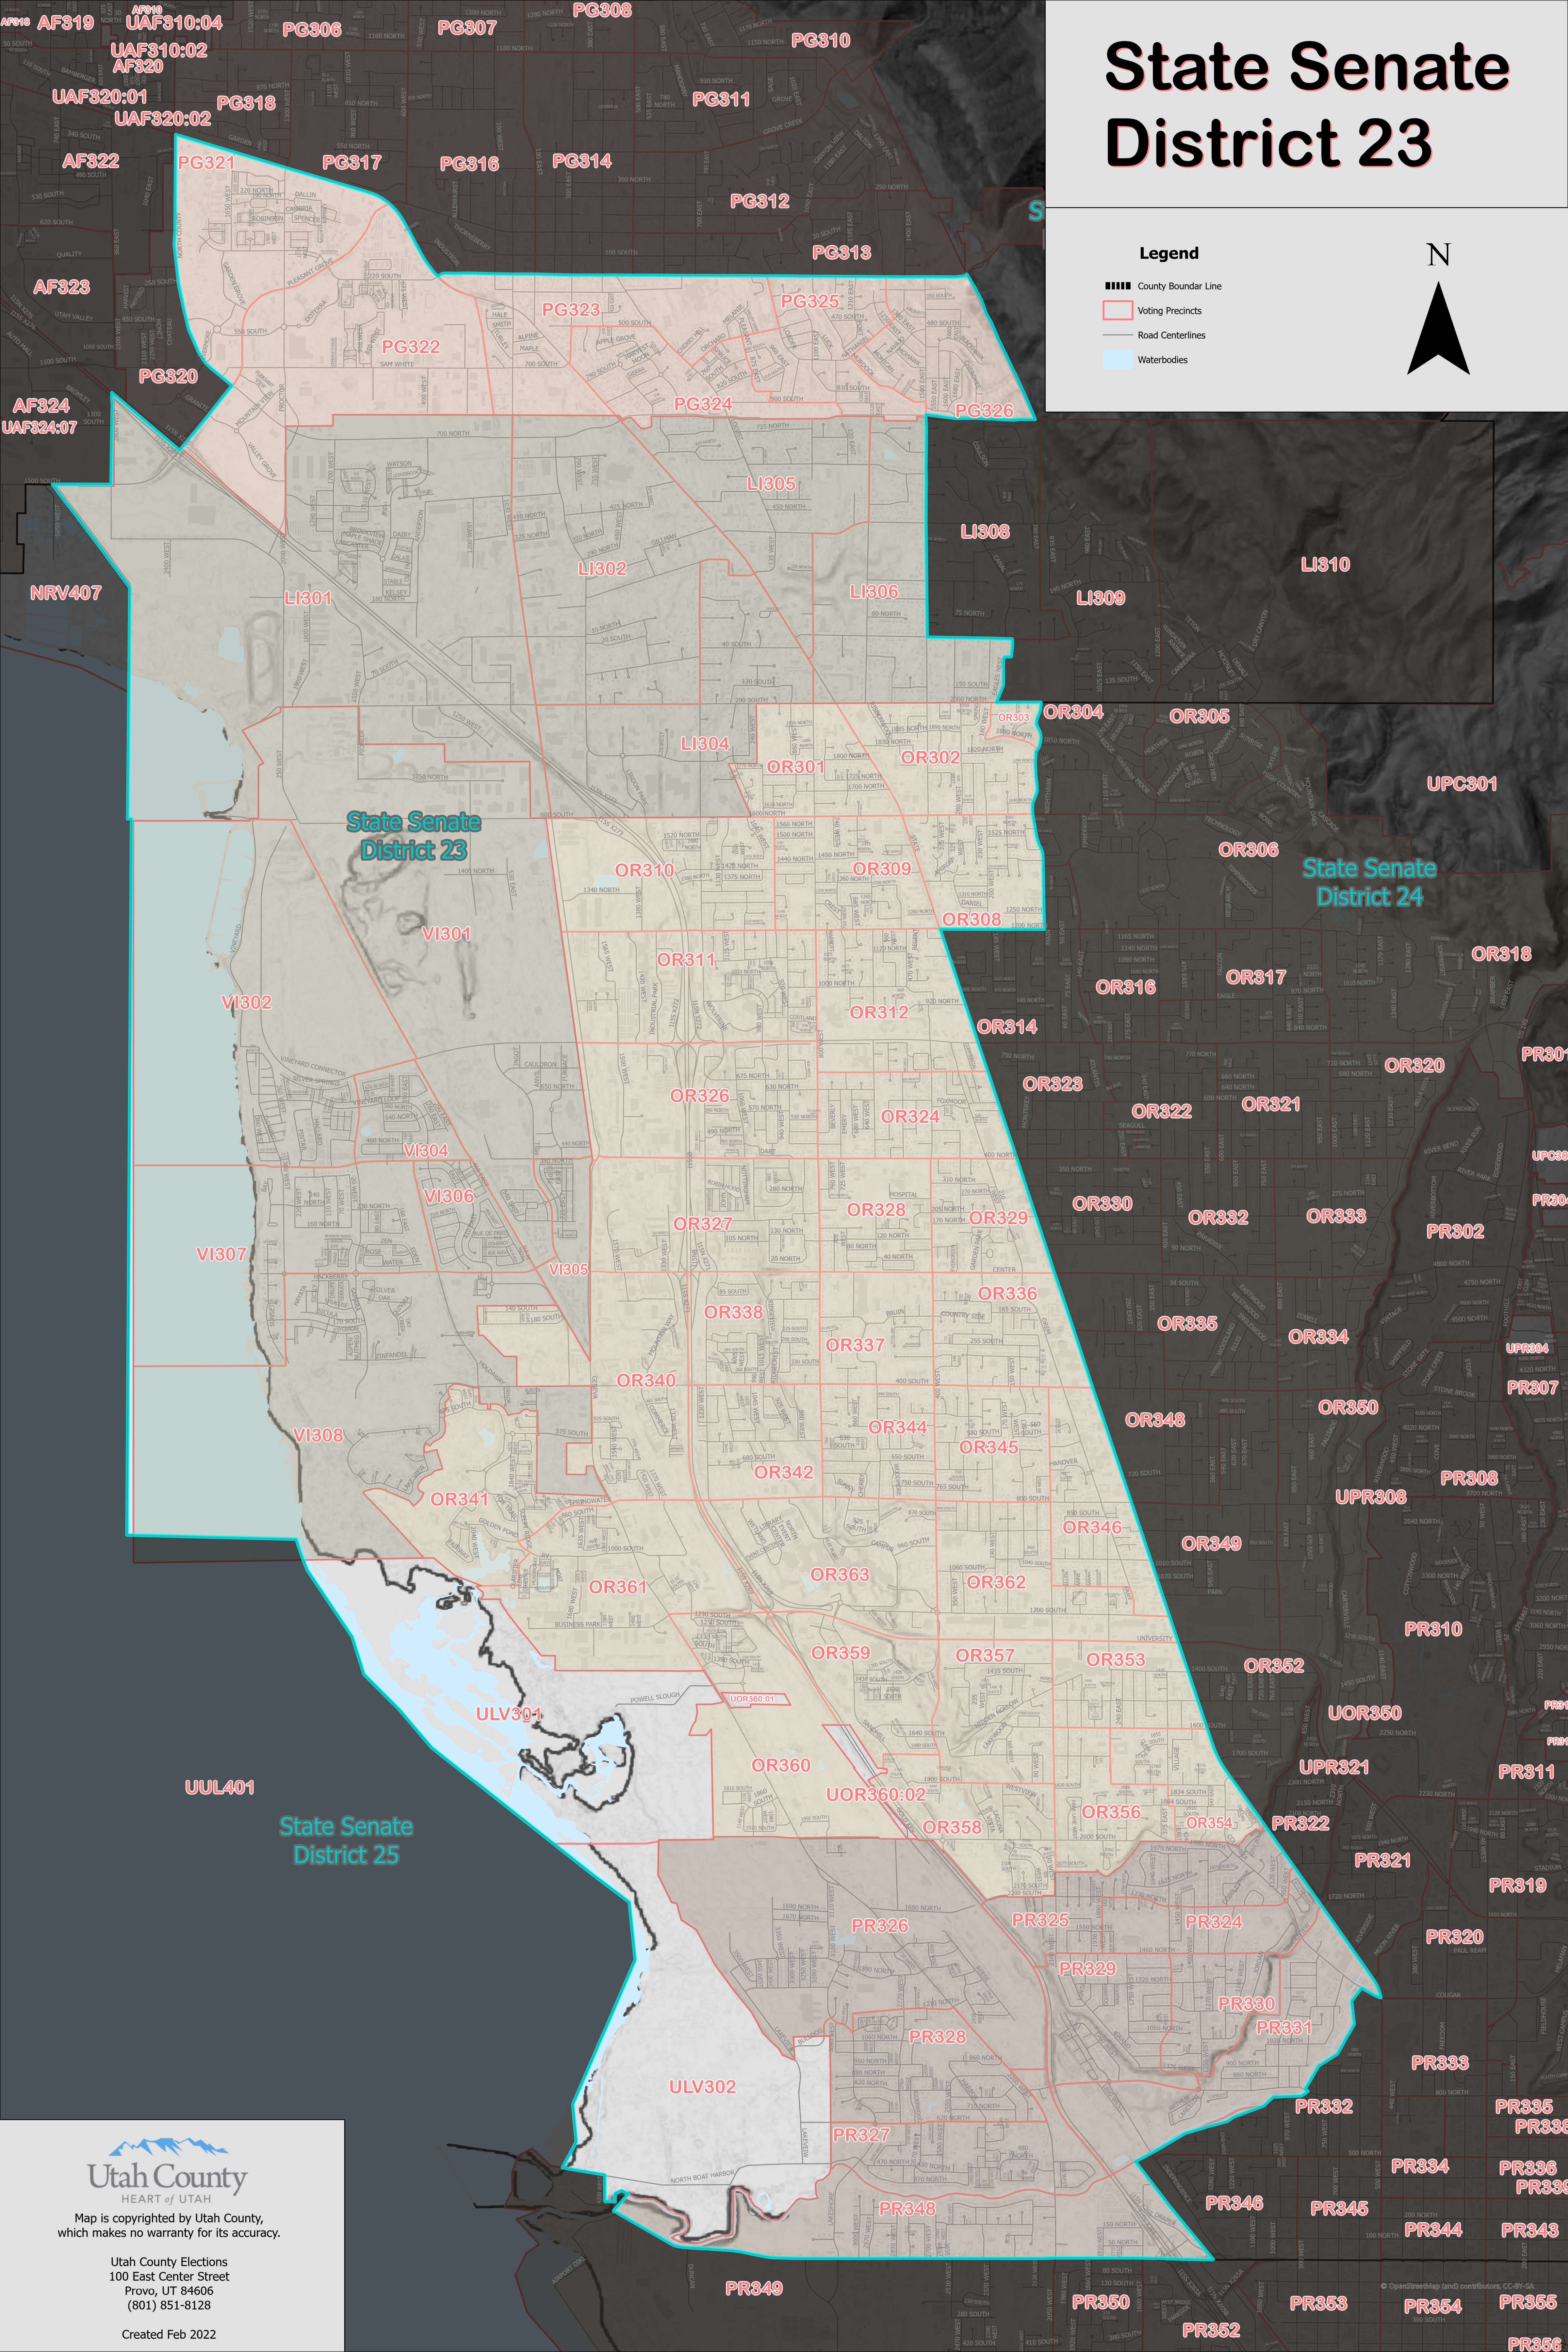

State Senate District 23

Legend

- County Boundar Line
- Voting Precincts
- Road Centerlines
- Waterbodies

N

State Senate District 23

State Senate District 24

State Senate District 25

Map is copyrighted by Utah County, which makes no warranty for its accuracy.

Utah County Elections
100 East Center Street
Provo, UT 84606
(801) 851-8128

Created Feb 2022