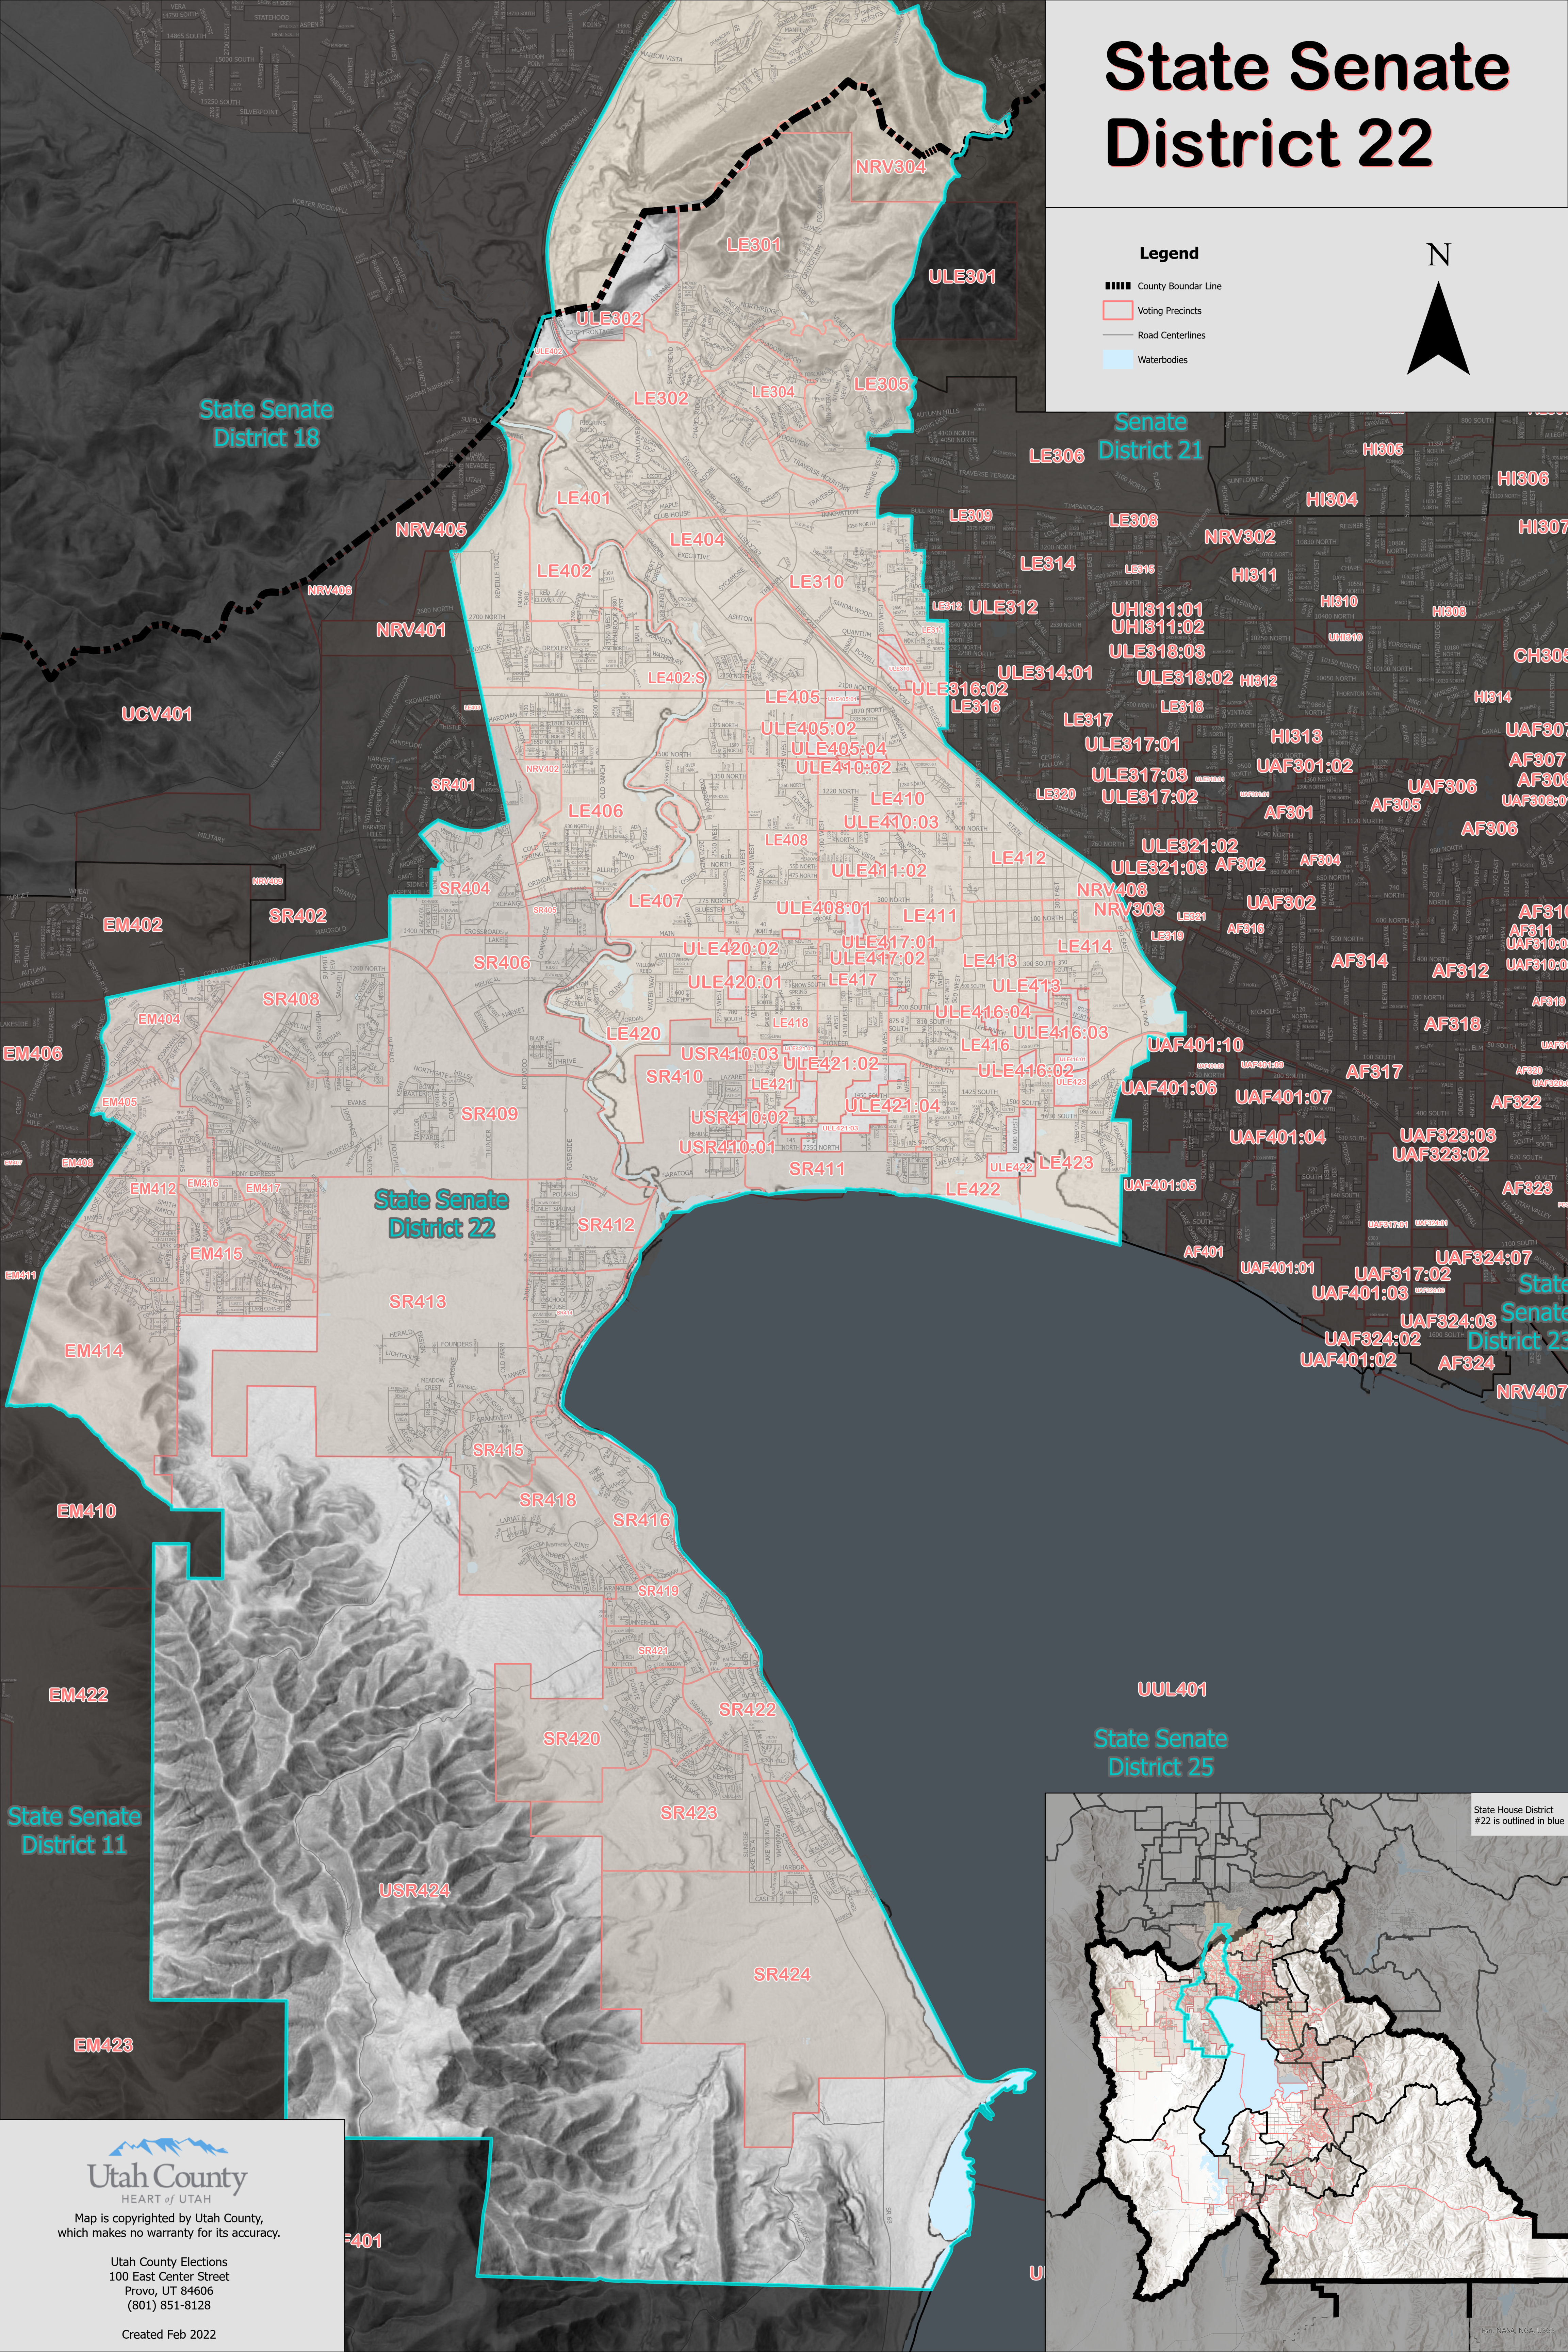

State Senate District 22

Legend

- County Boundar Line
- Voting Precincts
- Road Centerlines
- Waterbodies

N

State Senate District 22

State Senate District 25

State House District #22 is outlined in blue

Map is copyrighted by Utah County, which makes no warranty for its accuracy.

Utah County Elections
100 East Center Street
Provo, UT 84606
(801) 851-8128

Created Feb 2022

EST. NASA, NGA, USGS