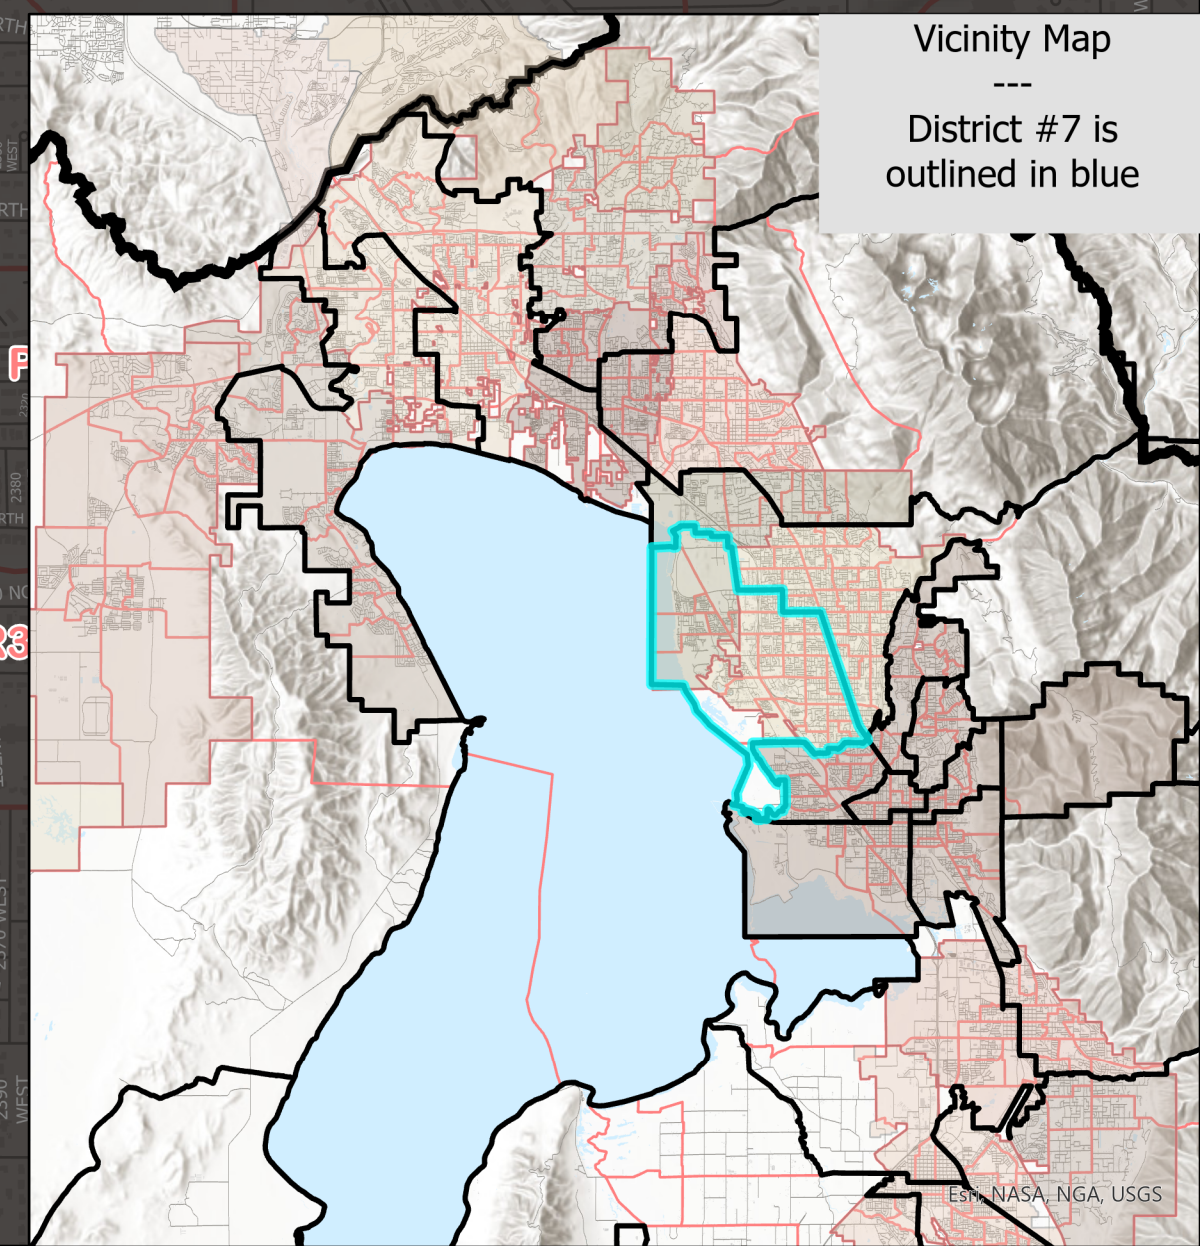

Alpine School District 7

Legend

- County Boundar Line
- Voting Precincts
- Road Centerlines
- Waterbodies

Alpine School Board District 7

Alpine School Board District 6

Vicinity Map
District #7 is outlined in blue

Map is copyrighted by Utah County, which makes no warranty for its accuracy.

Utah County Elections
100 East Center Street
Provo, UT 84606
(801) 851-8128

Created Feb 2022