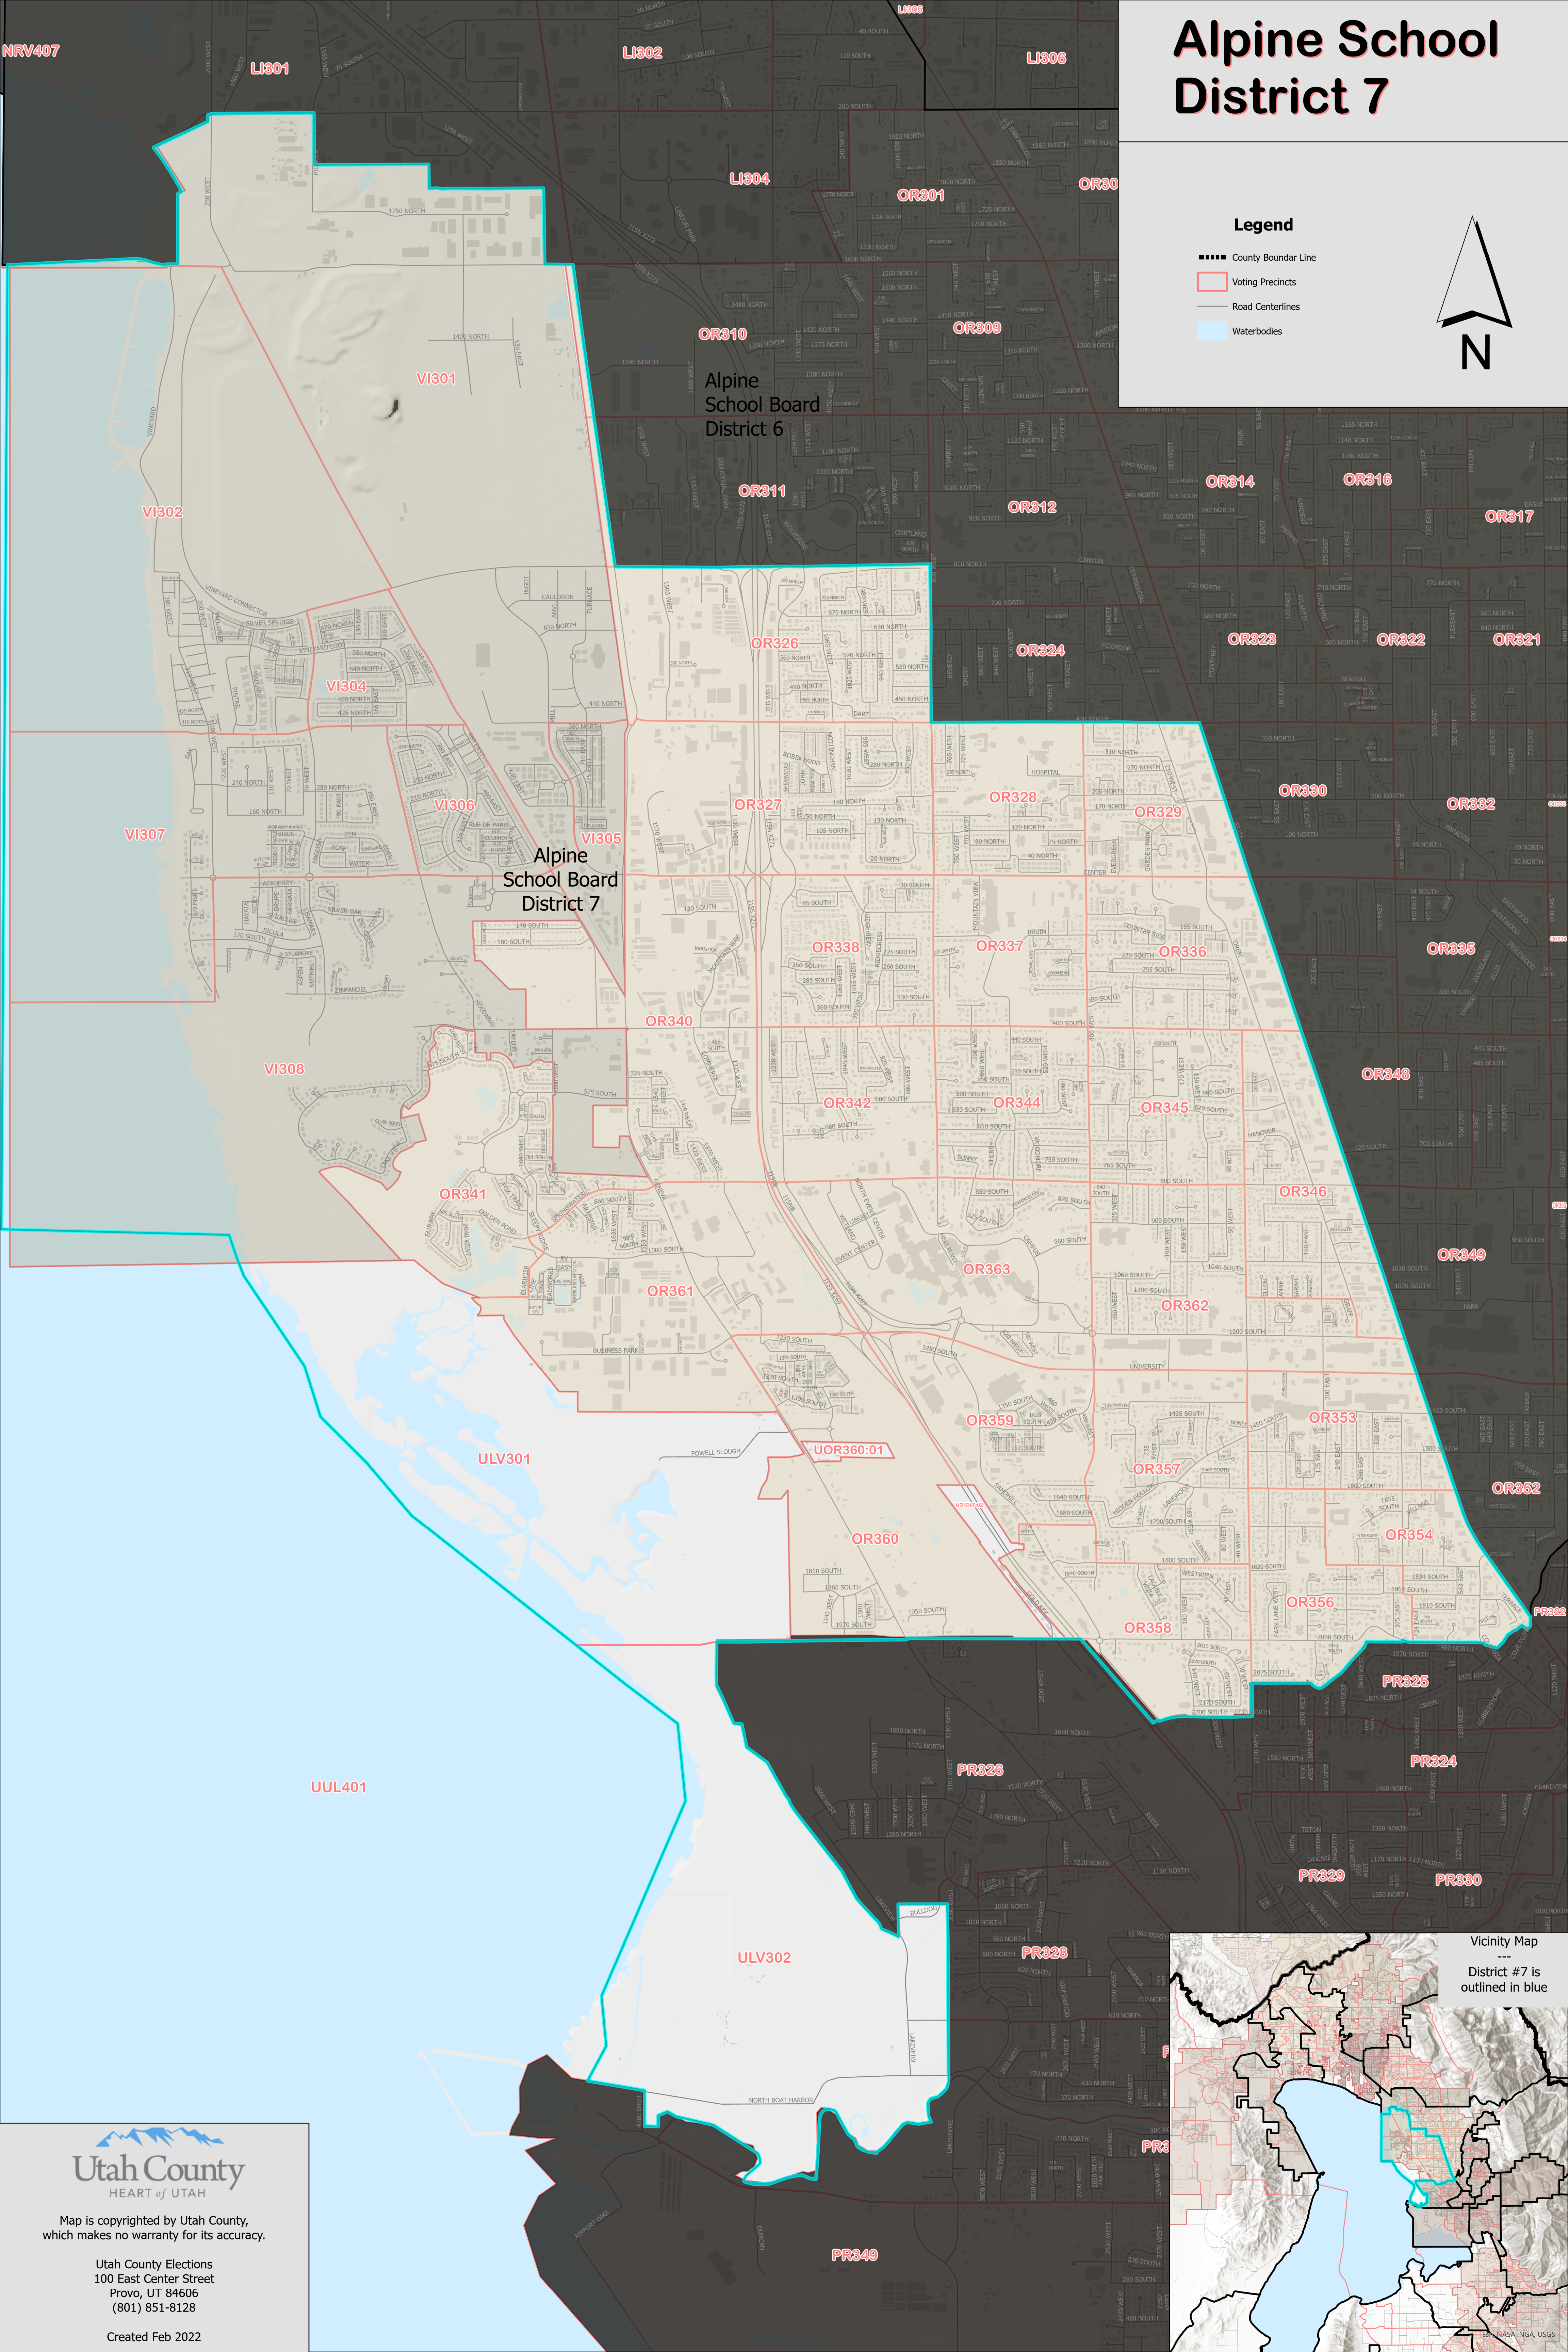

Alpine School District 7

Legend

- County Boundar Line
- Voting Precincts
- Road Centerlines
- Waterbodies

Alpine School Board District 7

Alpine School Board District 6

Vicinity Map
District #7 is outlined in blue

Map is copyrighted by Utah County, which makes no warranty for its accuracy.

Utah County Elections
100 East Center Street
Provo, UT 84606
(801) 851-8128

Created Feb 2022