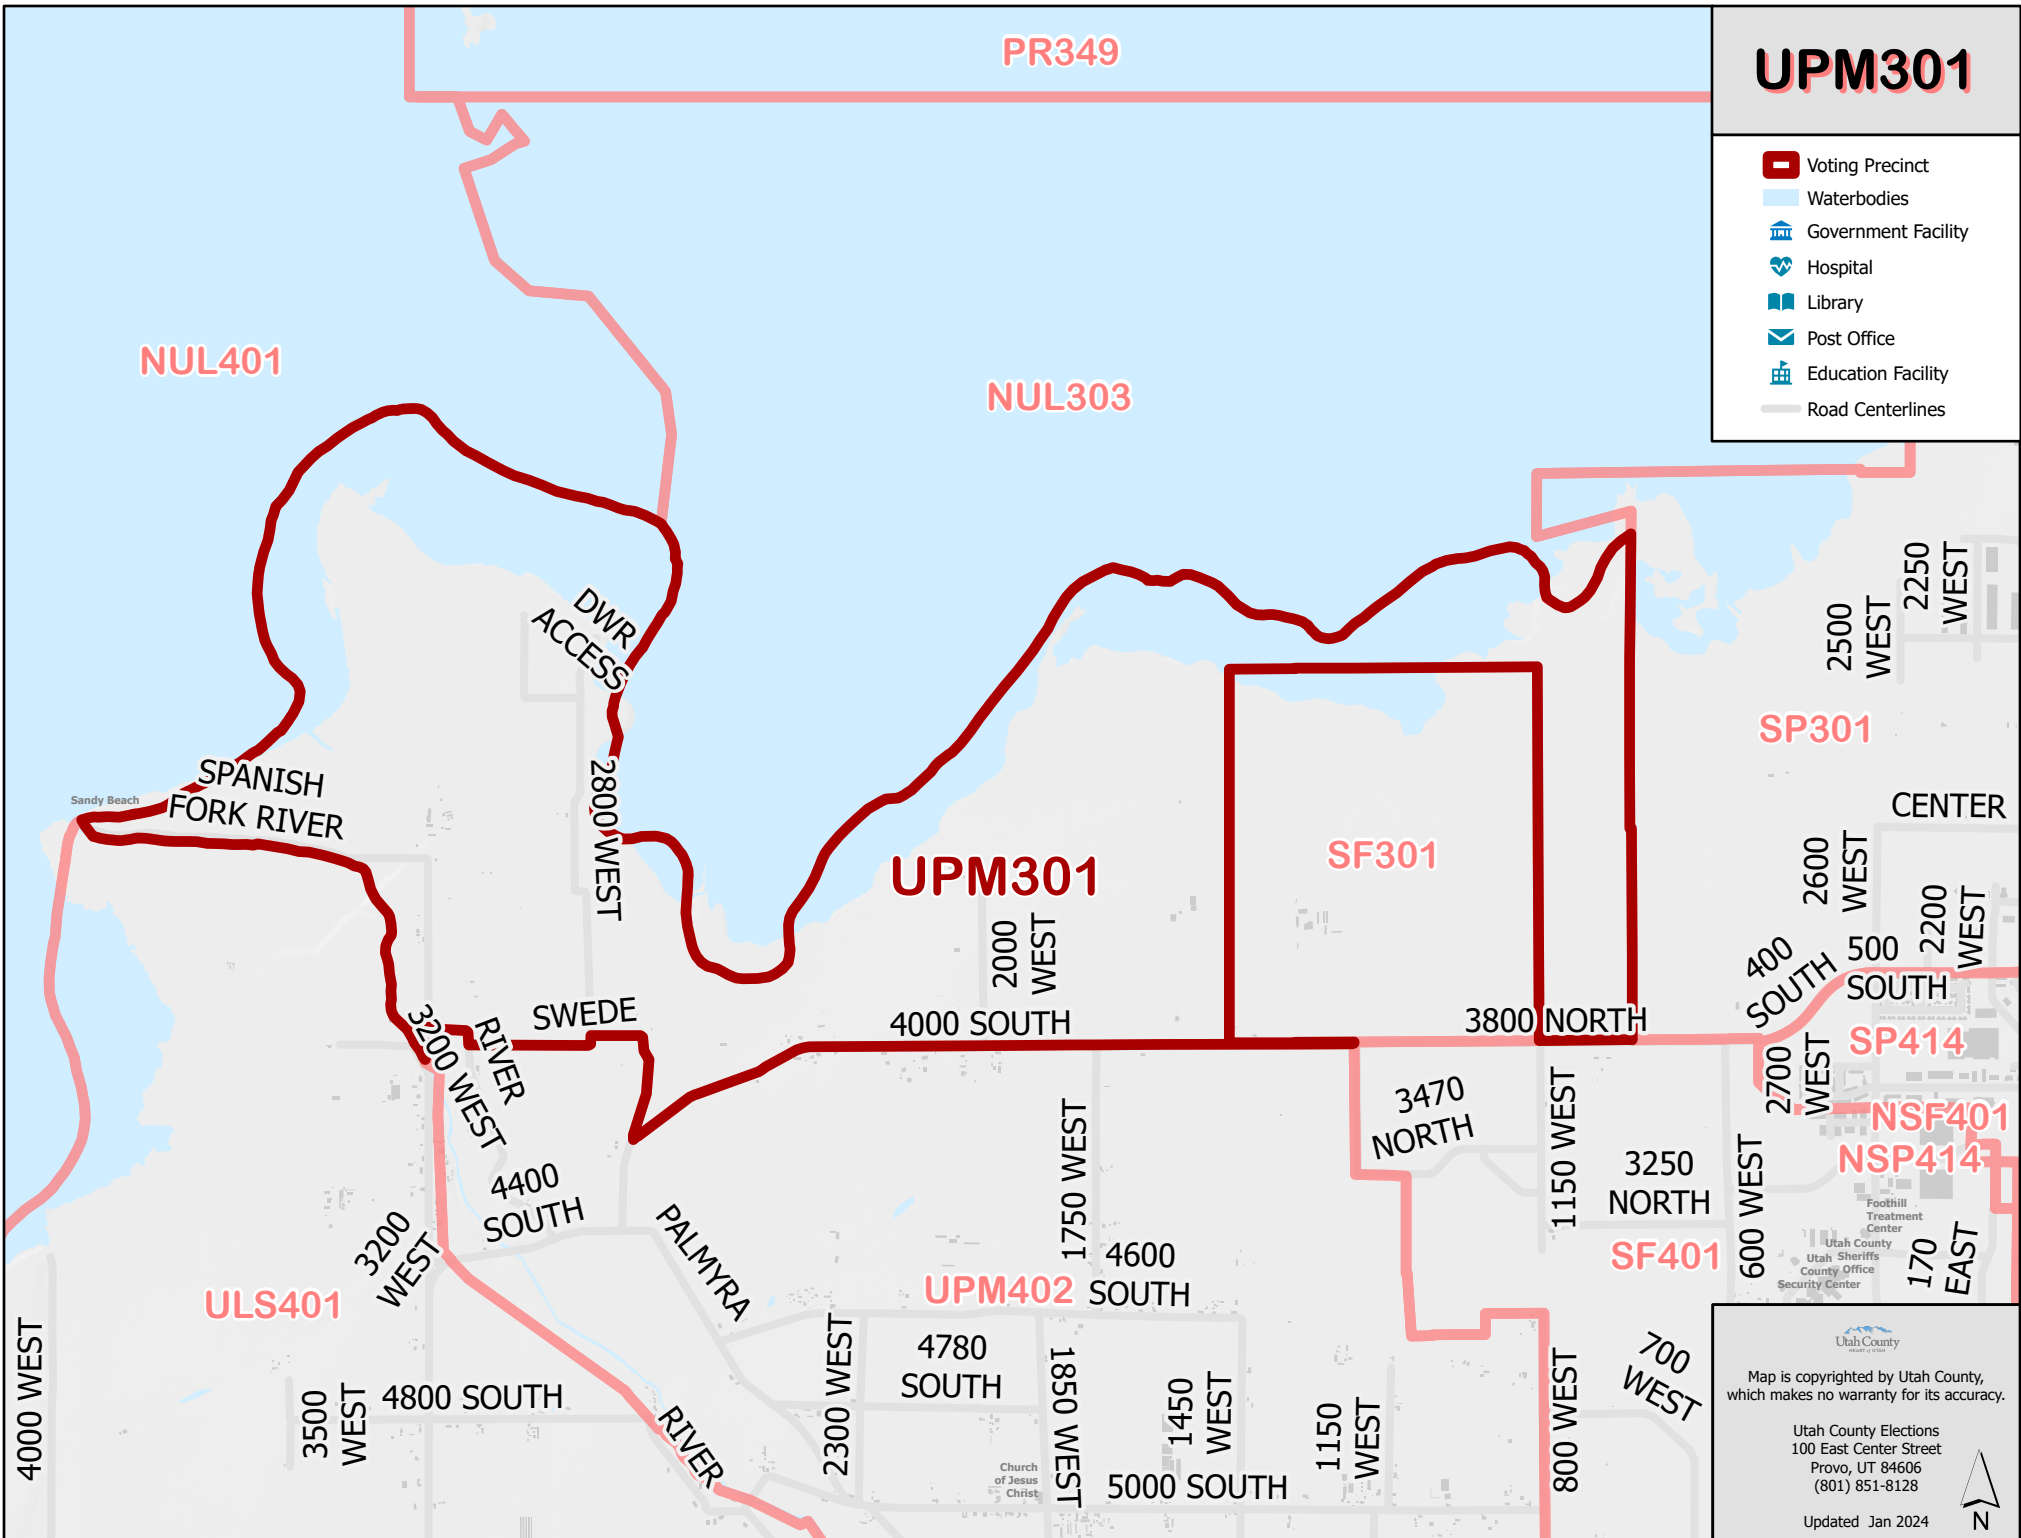

# UPM301

-  Voting Precinct
-  Waterbodies
-  Government Facility
-  Hospital
-  Library
-  Post Office
-  Education Facility
-  Road Centerlines

  
Map is copyrighted by Utah County, which makes no warranty for its accuracy.  
Utah County Elections  
100 East Center Street  
Provo, UT 84606  
(801) 851-8128  
Updated Jan 2024