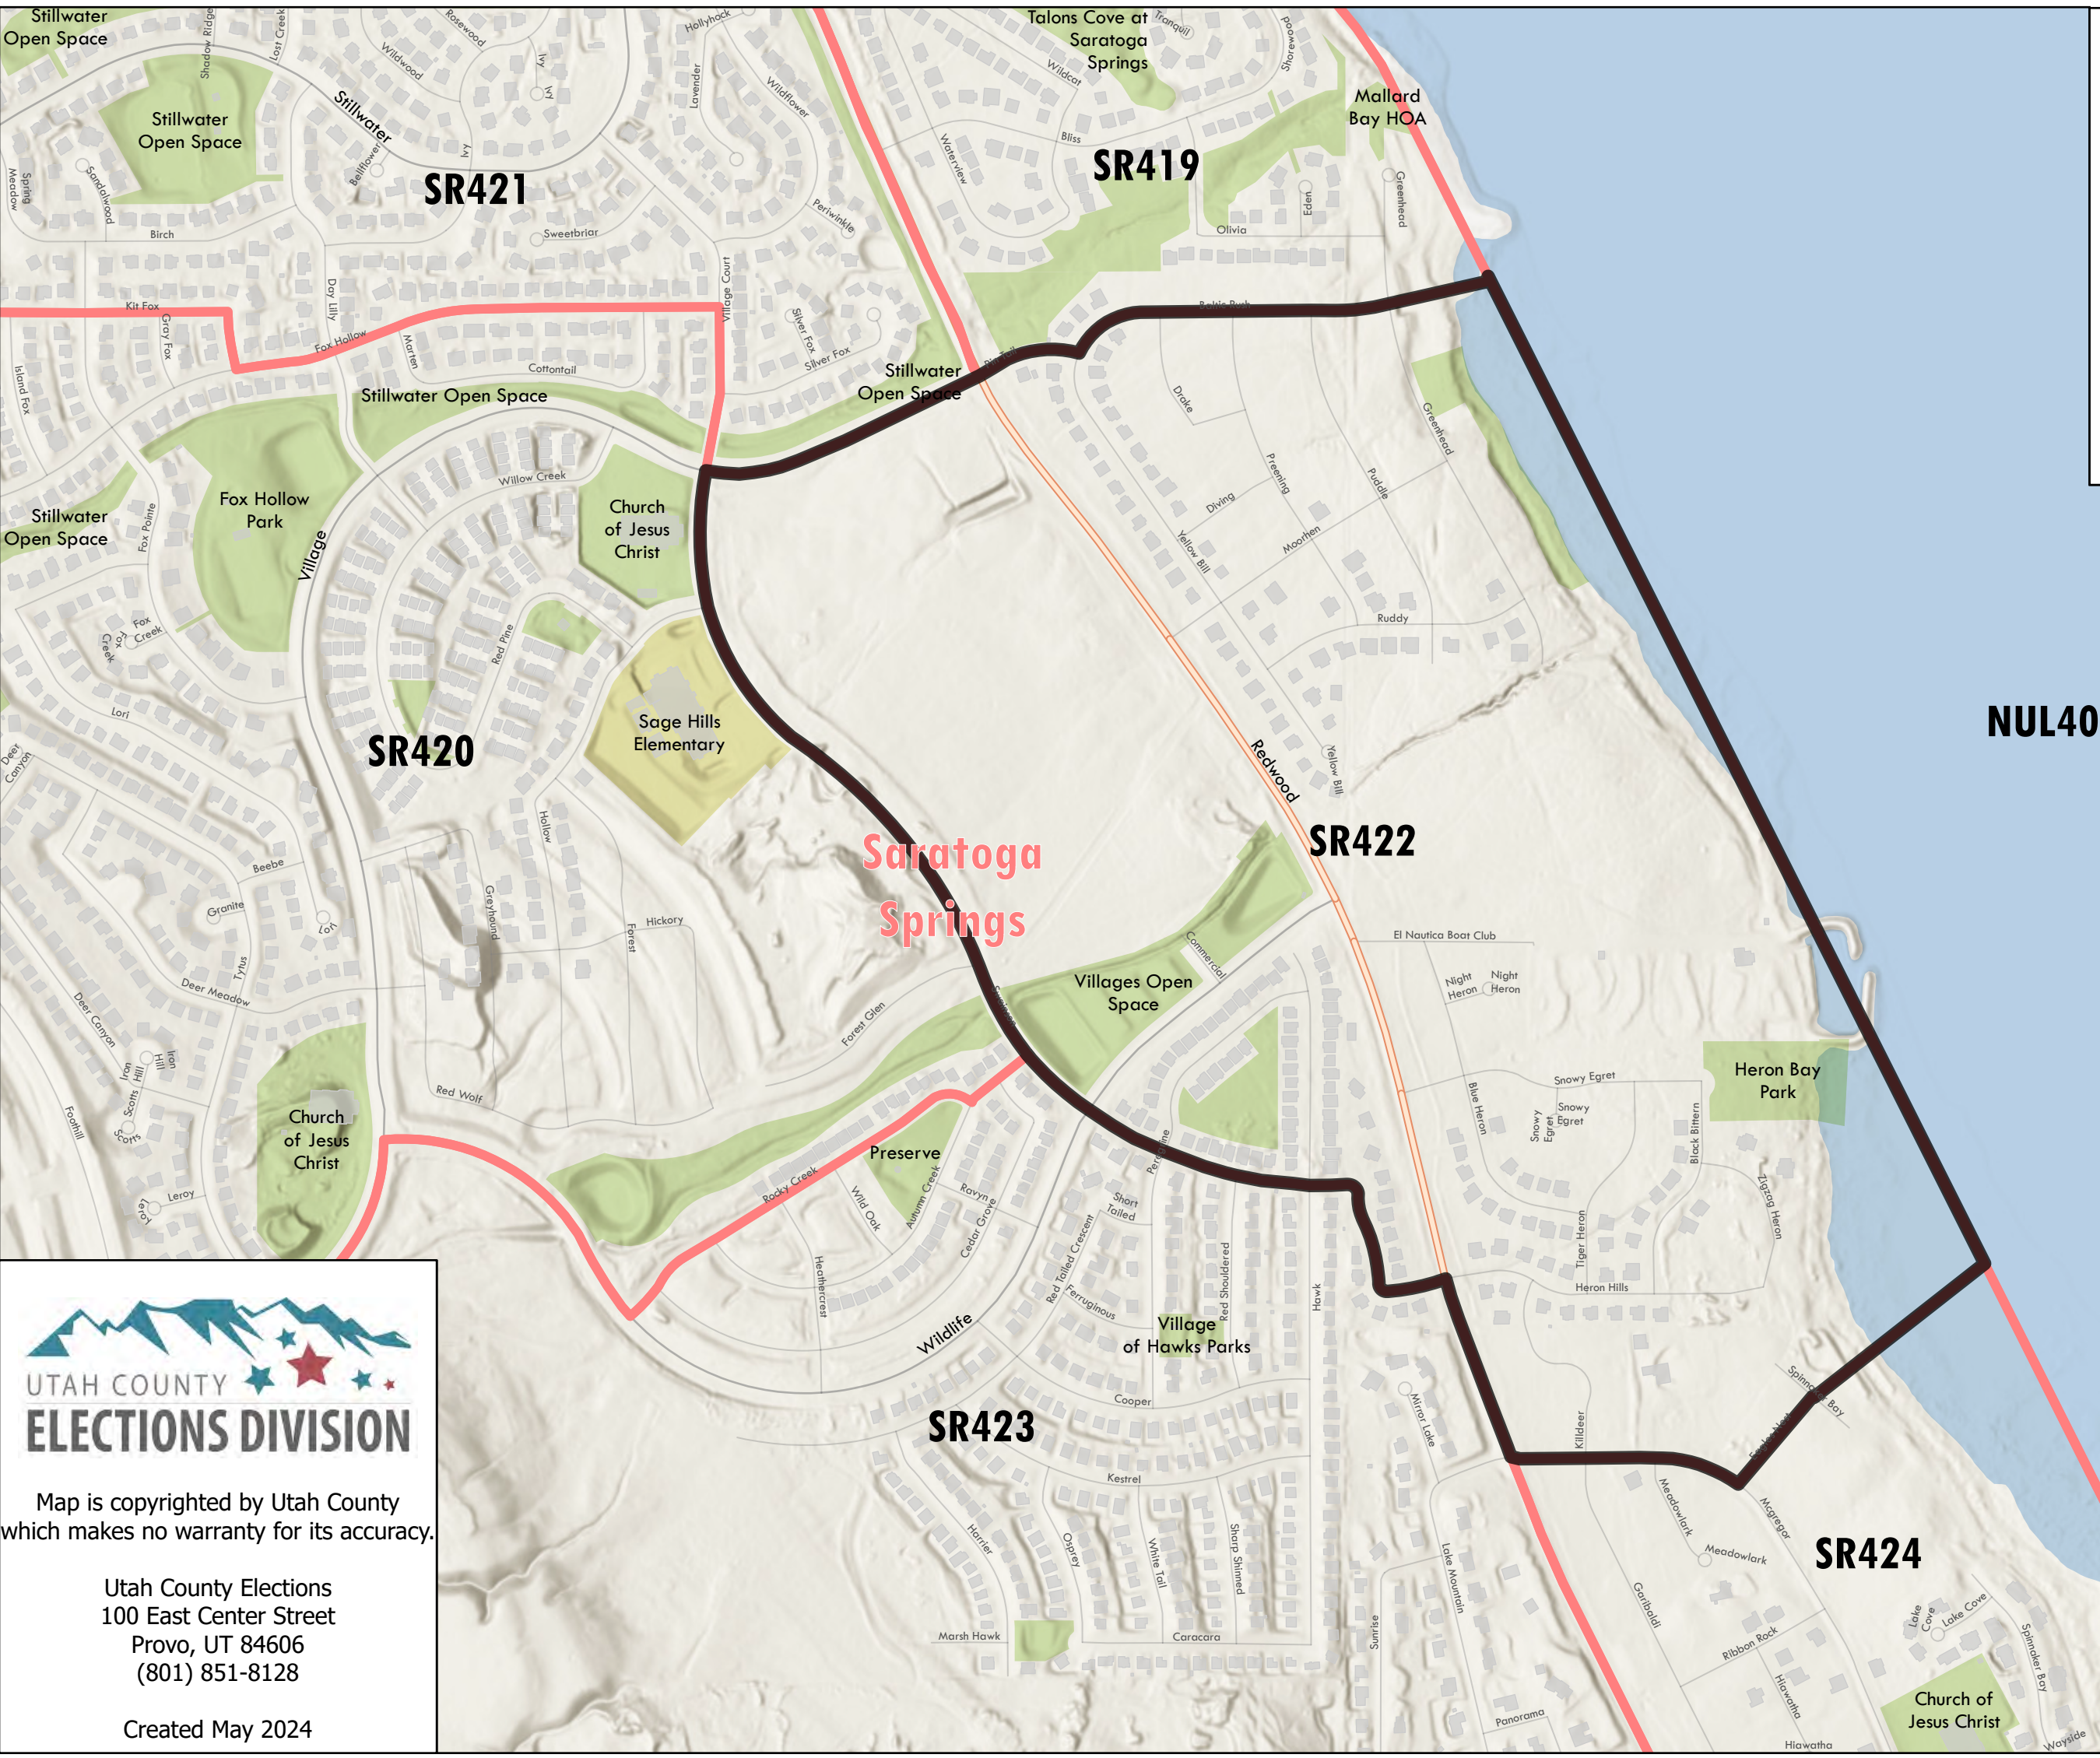

# SR422 Precinct Map

-  County Boundary
-  Road Centerlines
-  Waterbodies
-  Voting Precincts

NUL401

Map is copyrighted by Utah County which makes no warranty for its accuracy.

Utah County Elections  
100 East Center Street  
Provo, UT 84606  
(801) 851-8128

Created May 2024

**Vicinity Map**  
Precinct is in Black