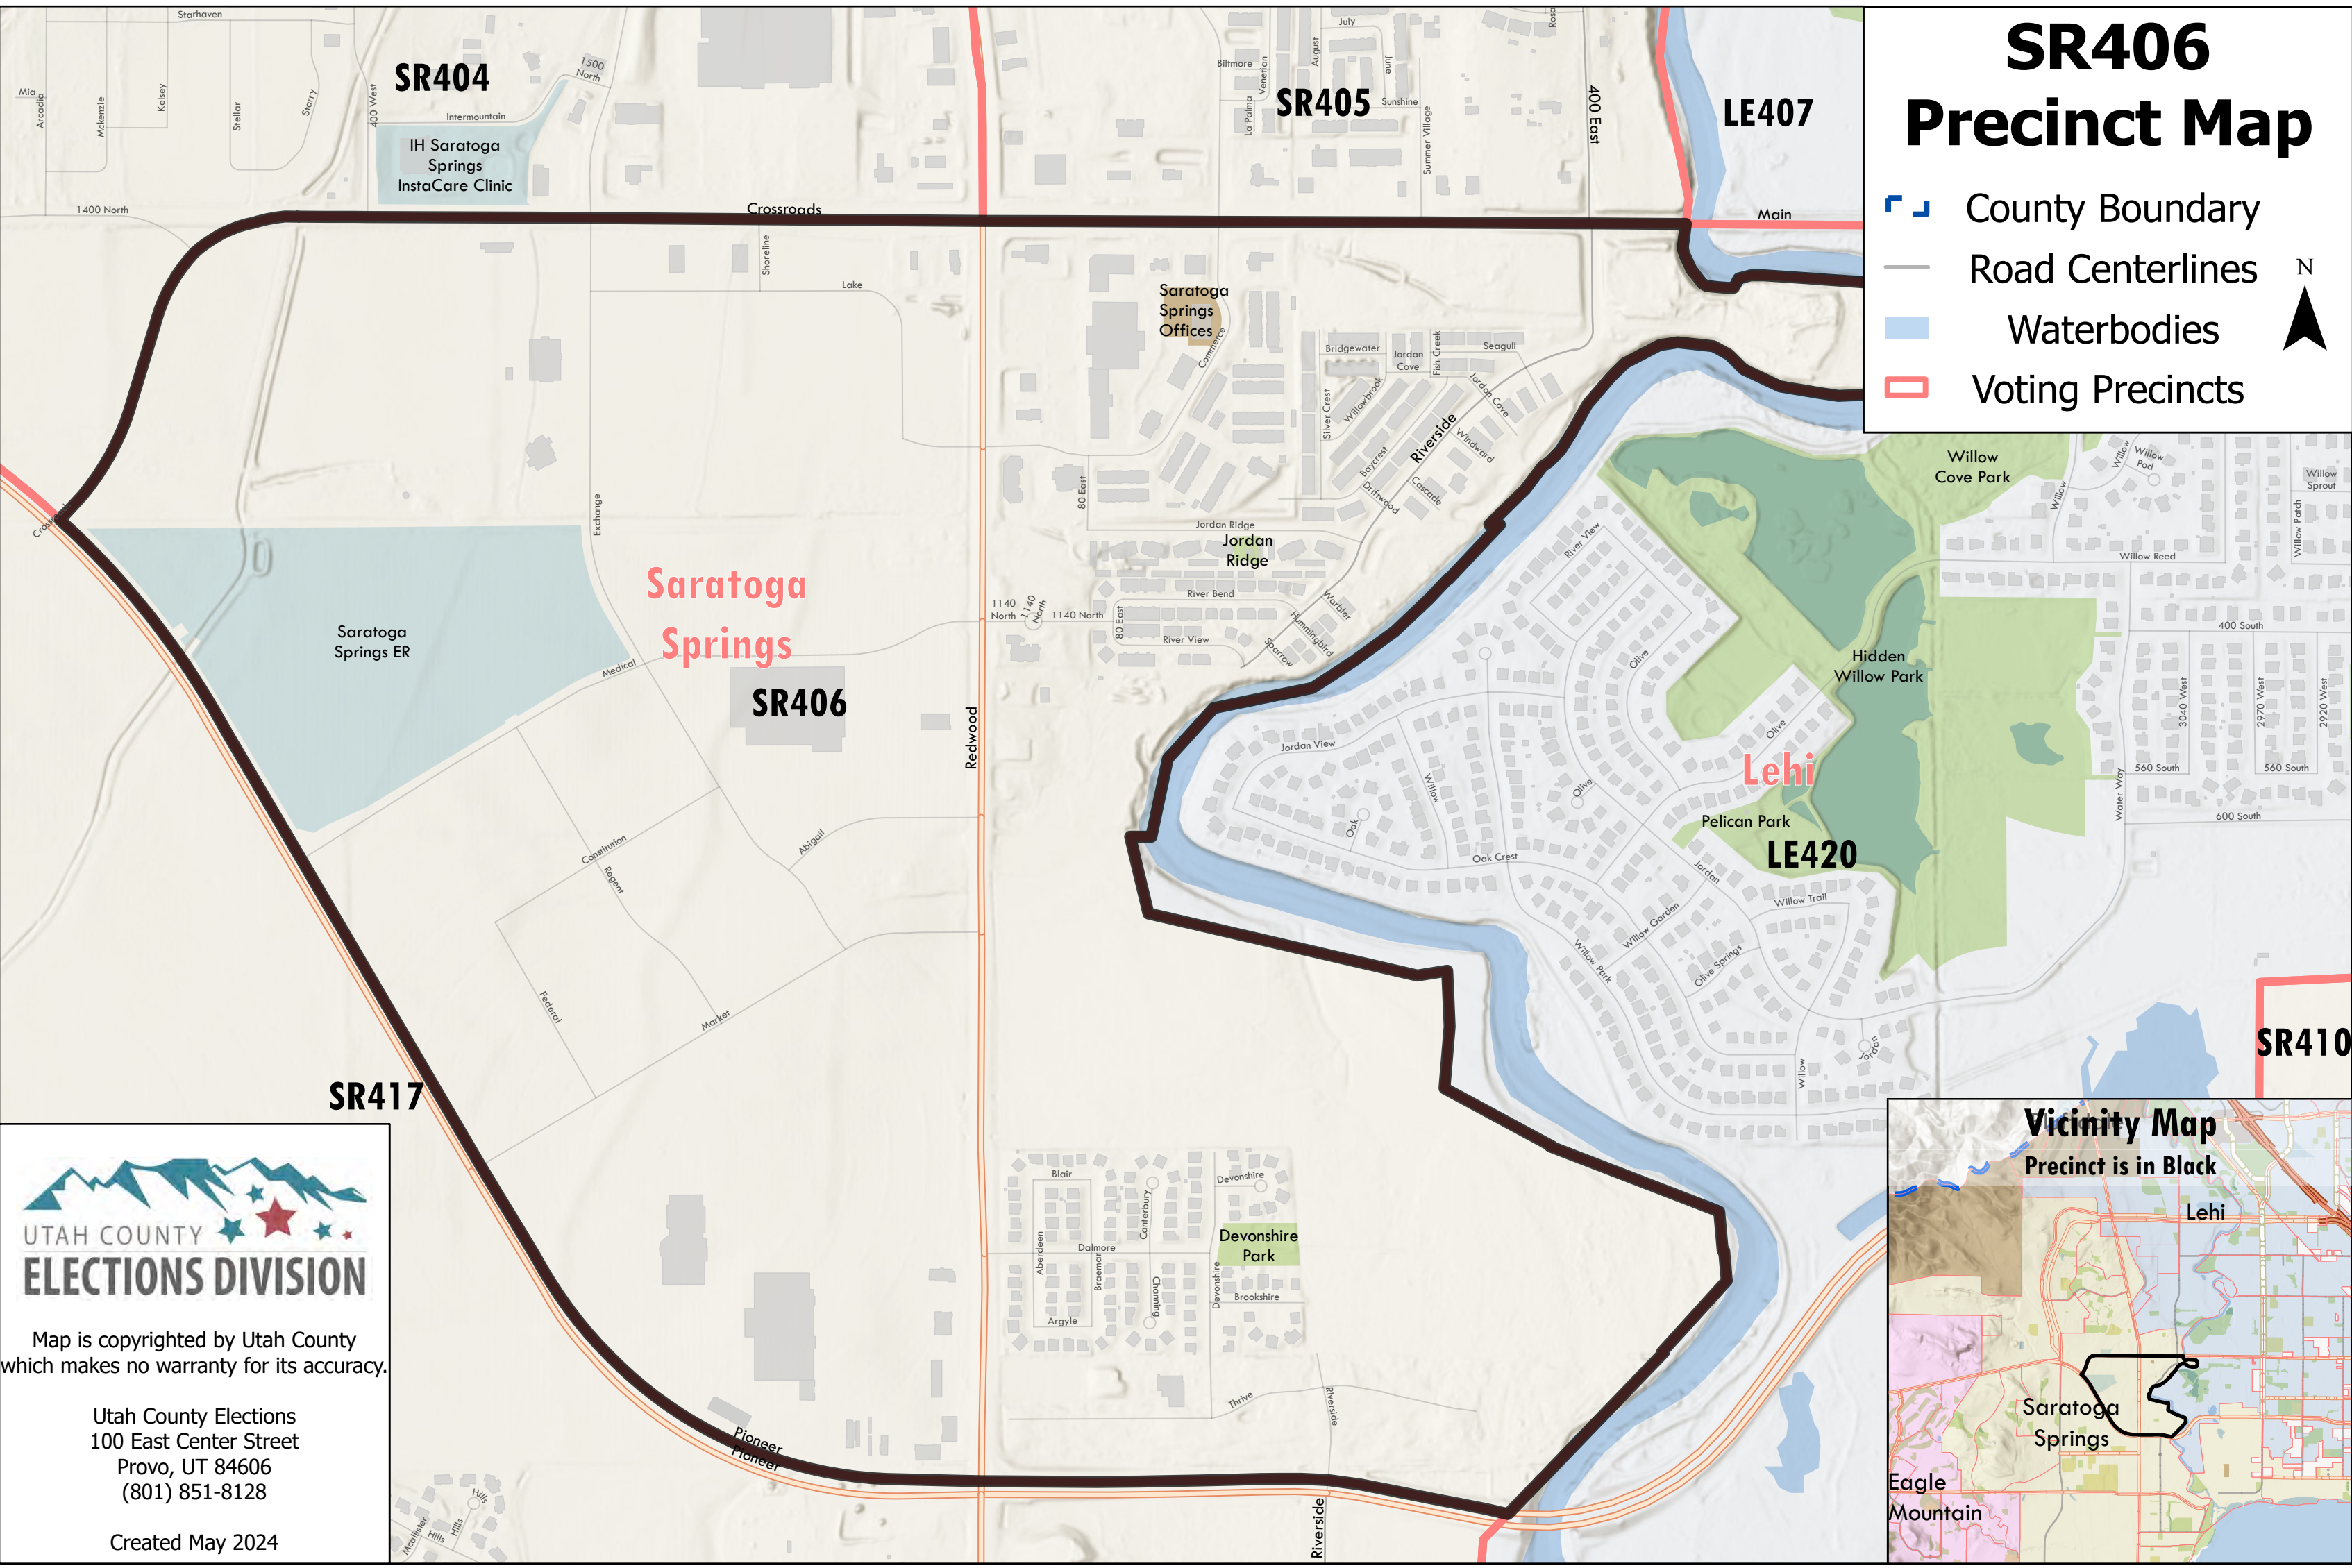

SR406 Precinct Map

-  County Boundary
-  Road Centerlines
-  Waterbodies
-  Voting Precincts

Map is copyrighted by Utah County which makes no warranty for its accuracy.

Utah County Elections
100 East Center Street
Provo, UT 84606
(801) 851-8128

Created May 2024