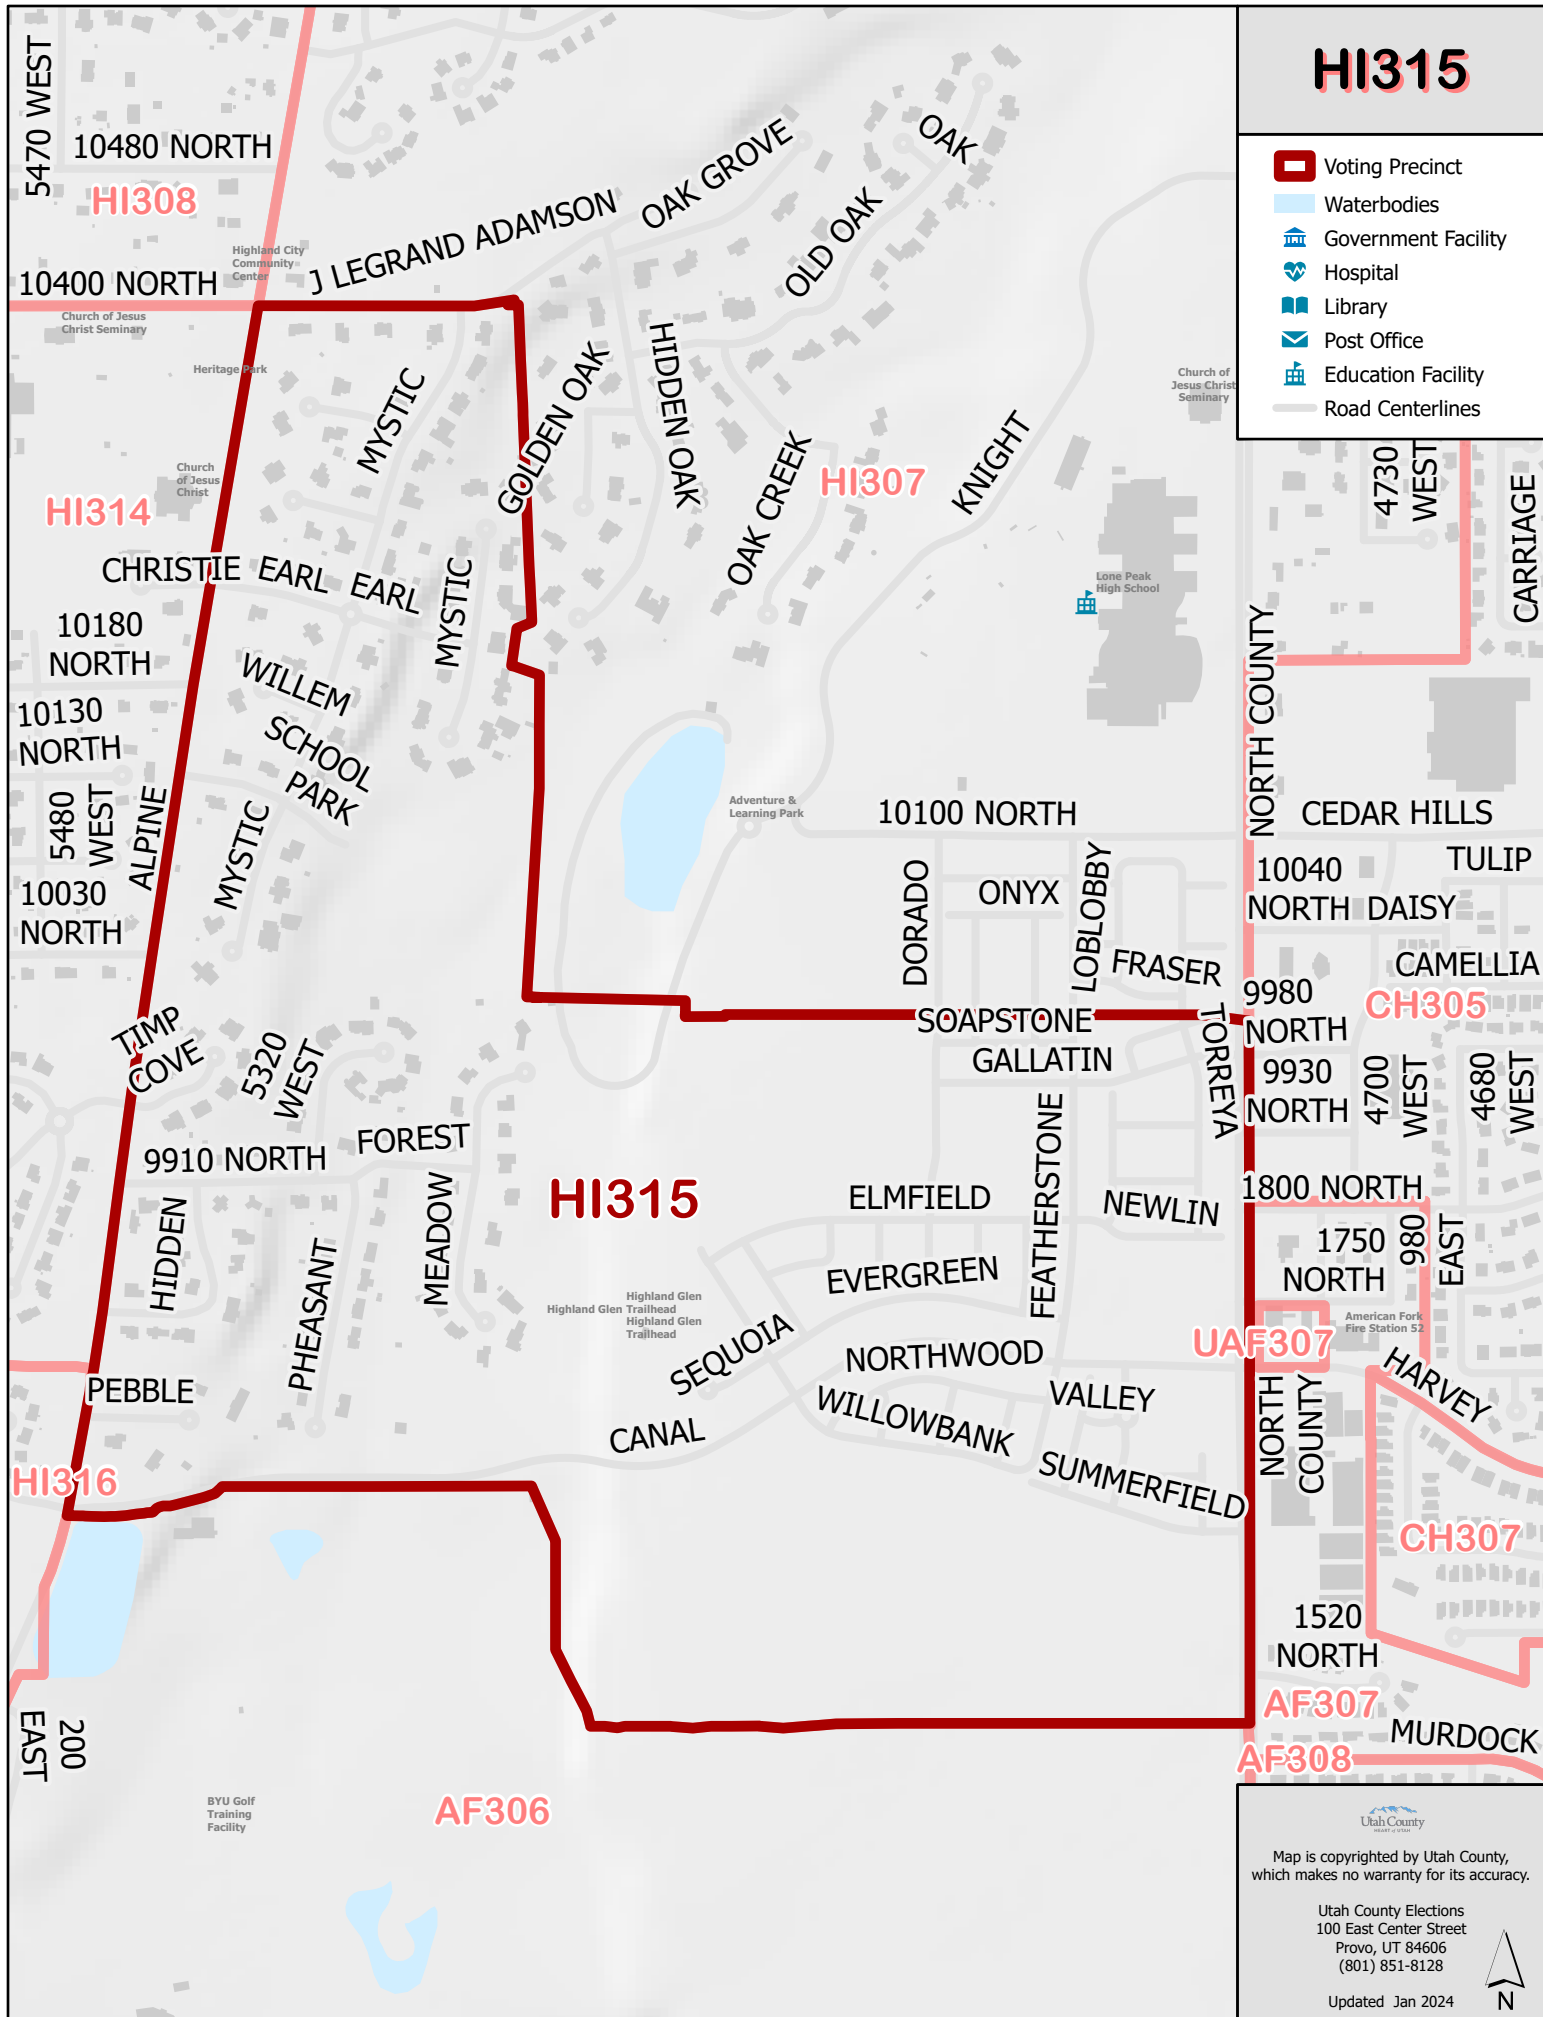

HI315

-  Voting Precinct
-  Waterbodies
-  Government Facility
-  Hospital
-  Library
-  Post Office
-  Education Facility
-  Road Centerlines

Map is copyrighted by Utah County, which makes no warranty for its accuracy.
Utah County Elections
100 East Center Street
Provo, UT 84606
(801) 851-8128
Updated Jan 2024