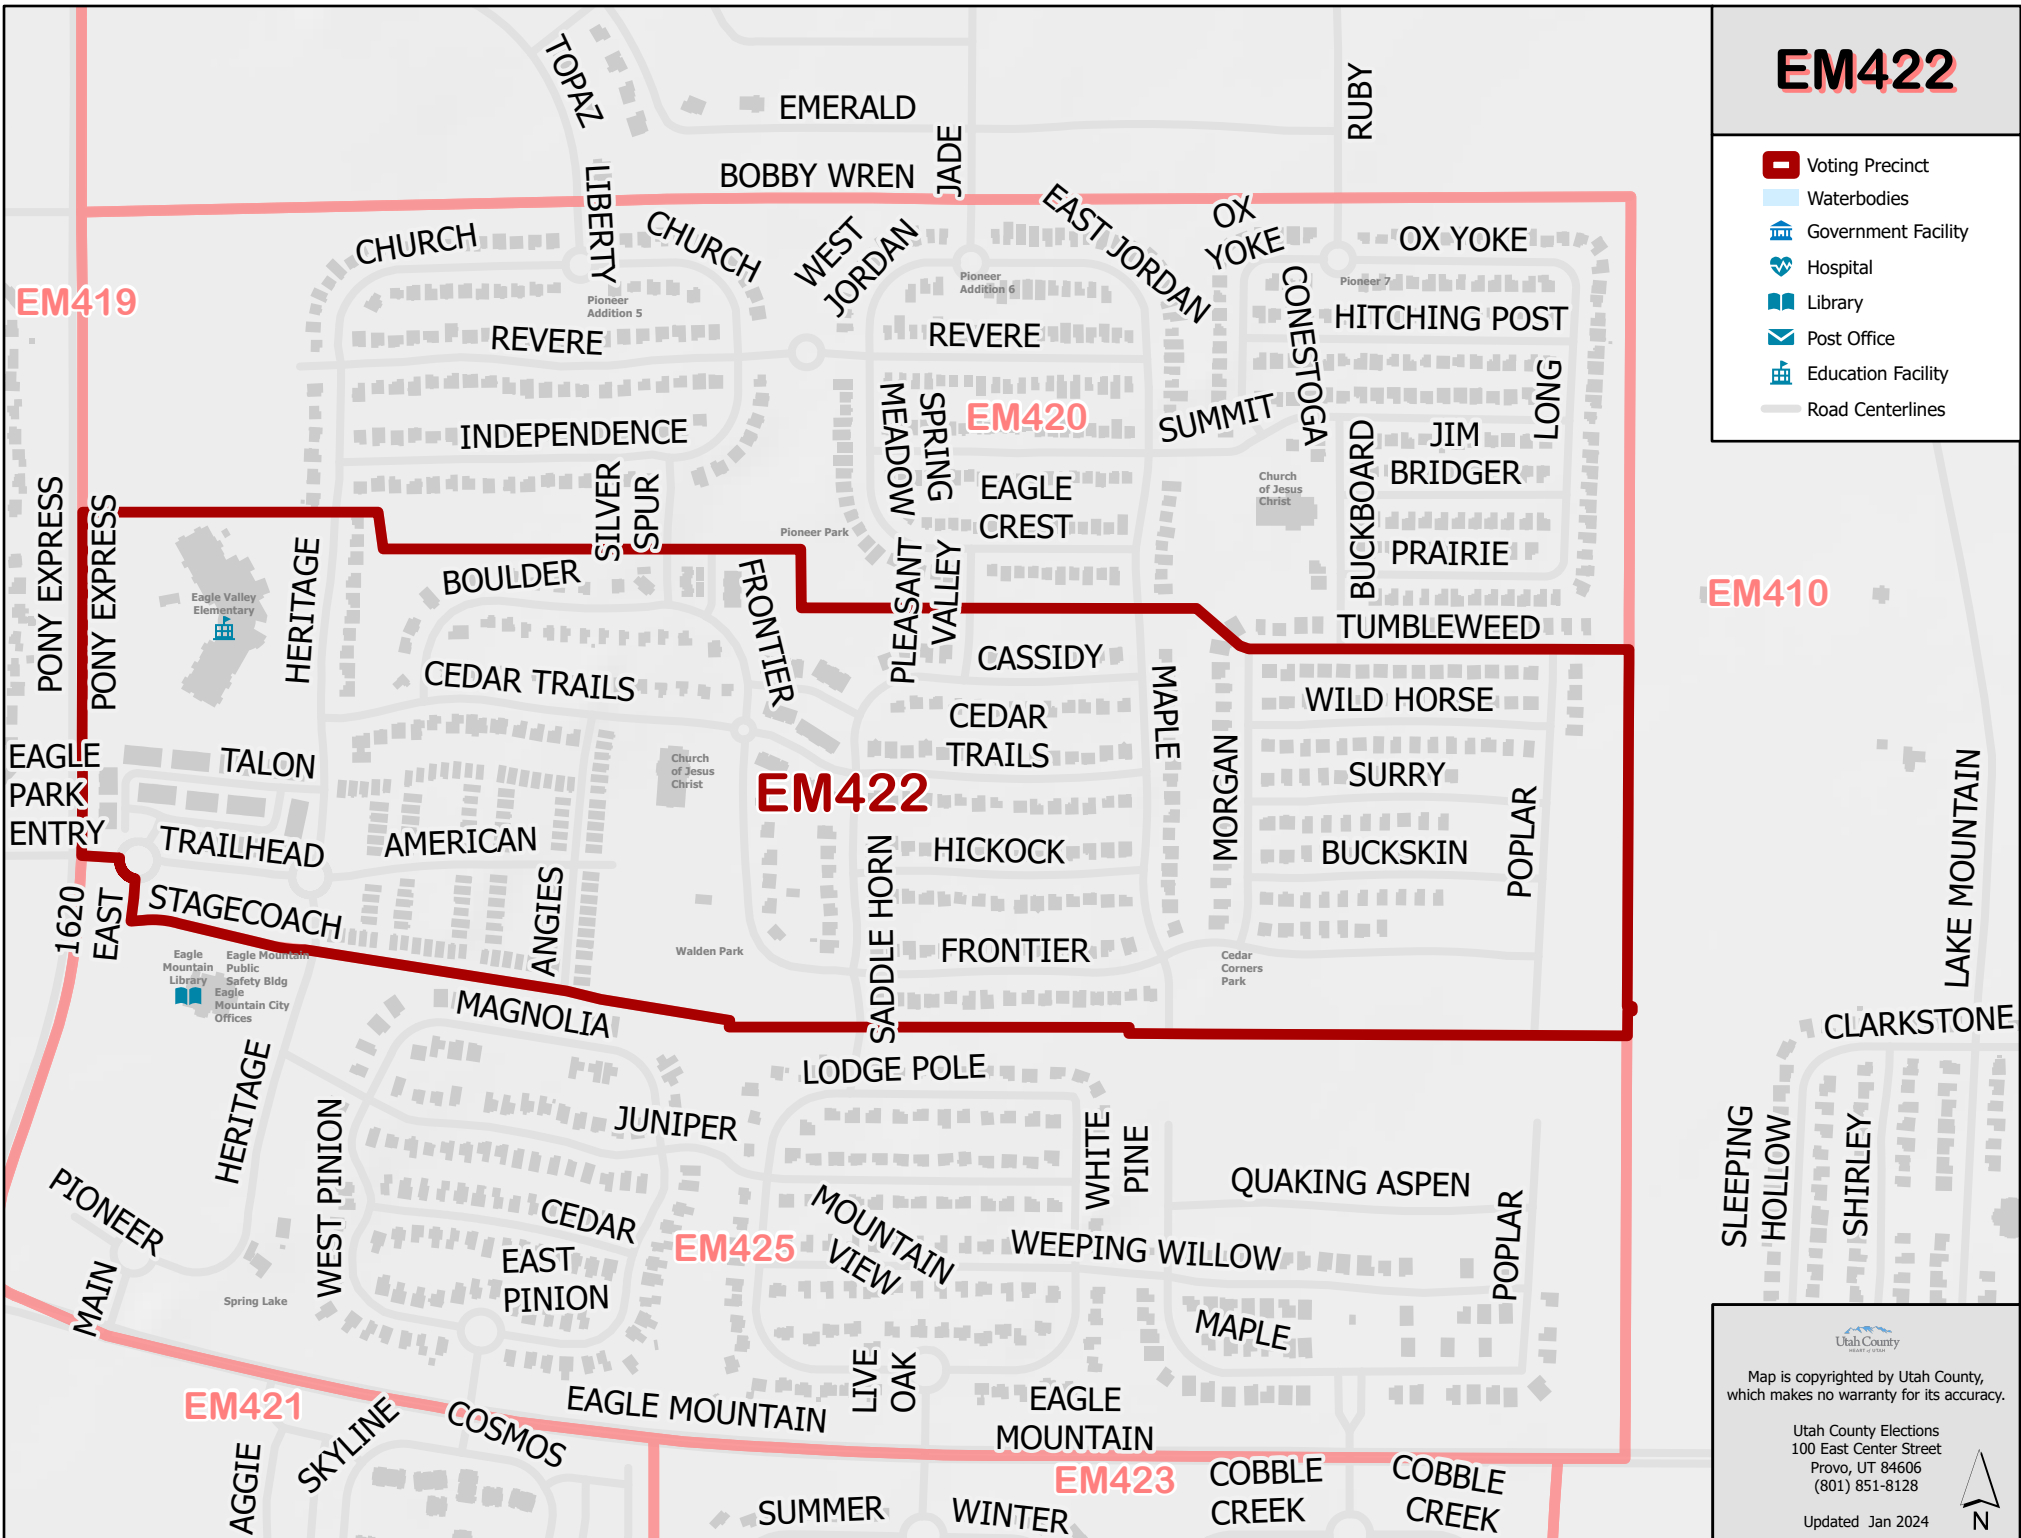

EM422

-  Voting Precinct
-  Waterbodies
-  Government Facility
-  Hospital
-  Library
-  Post Office
-  Education Facility
-  Road Centerlines

Utah County
Map is copyrighted by Utah County, which makes no warranty for its accuracy.
Utah County Elections
100 East Center Street
Provo, UT 84606
(801) 851-8128
Updated Jan 2024