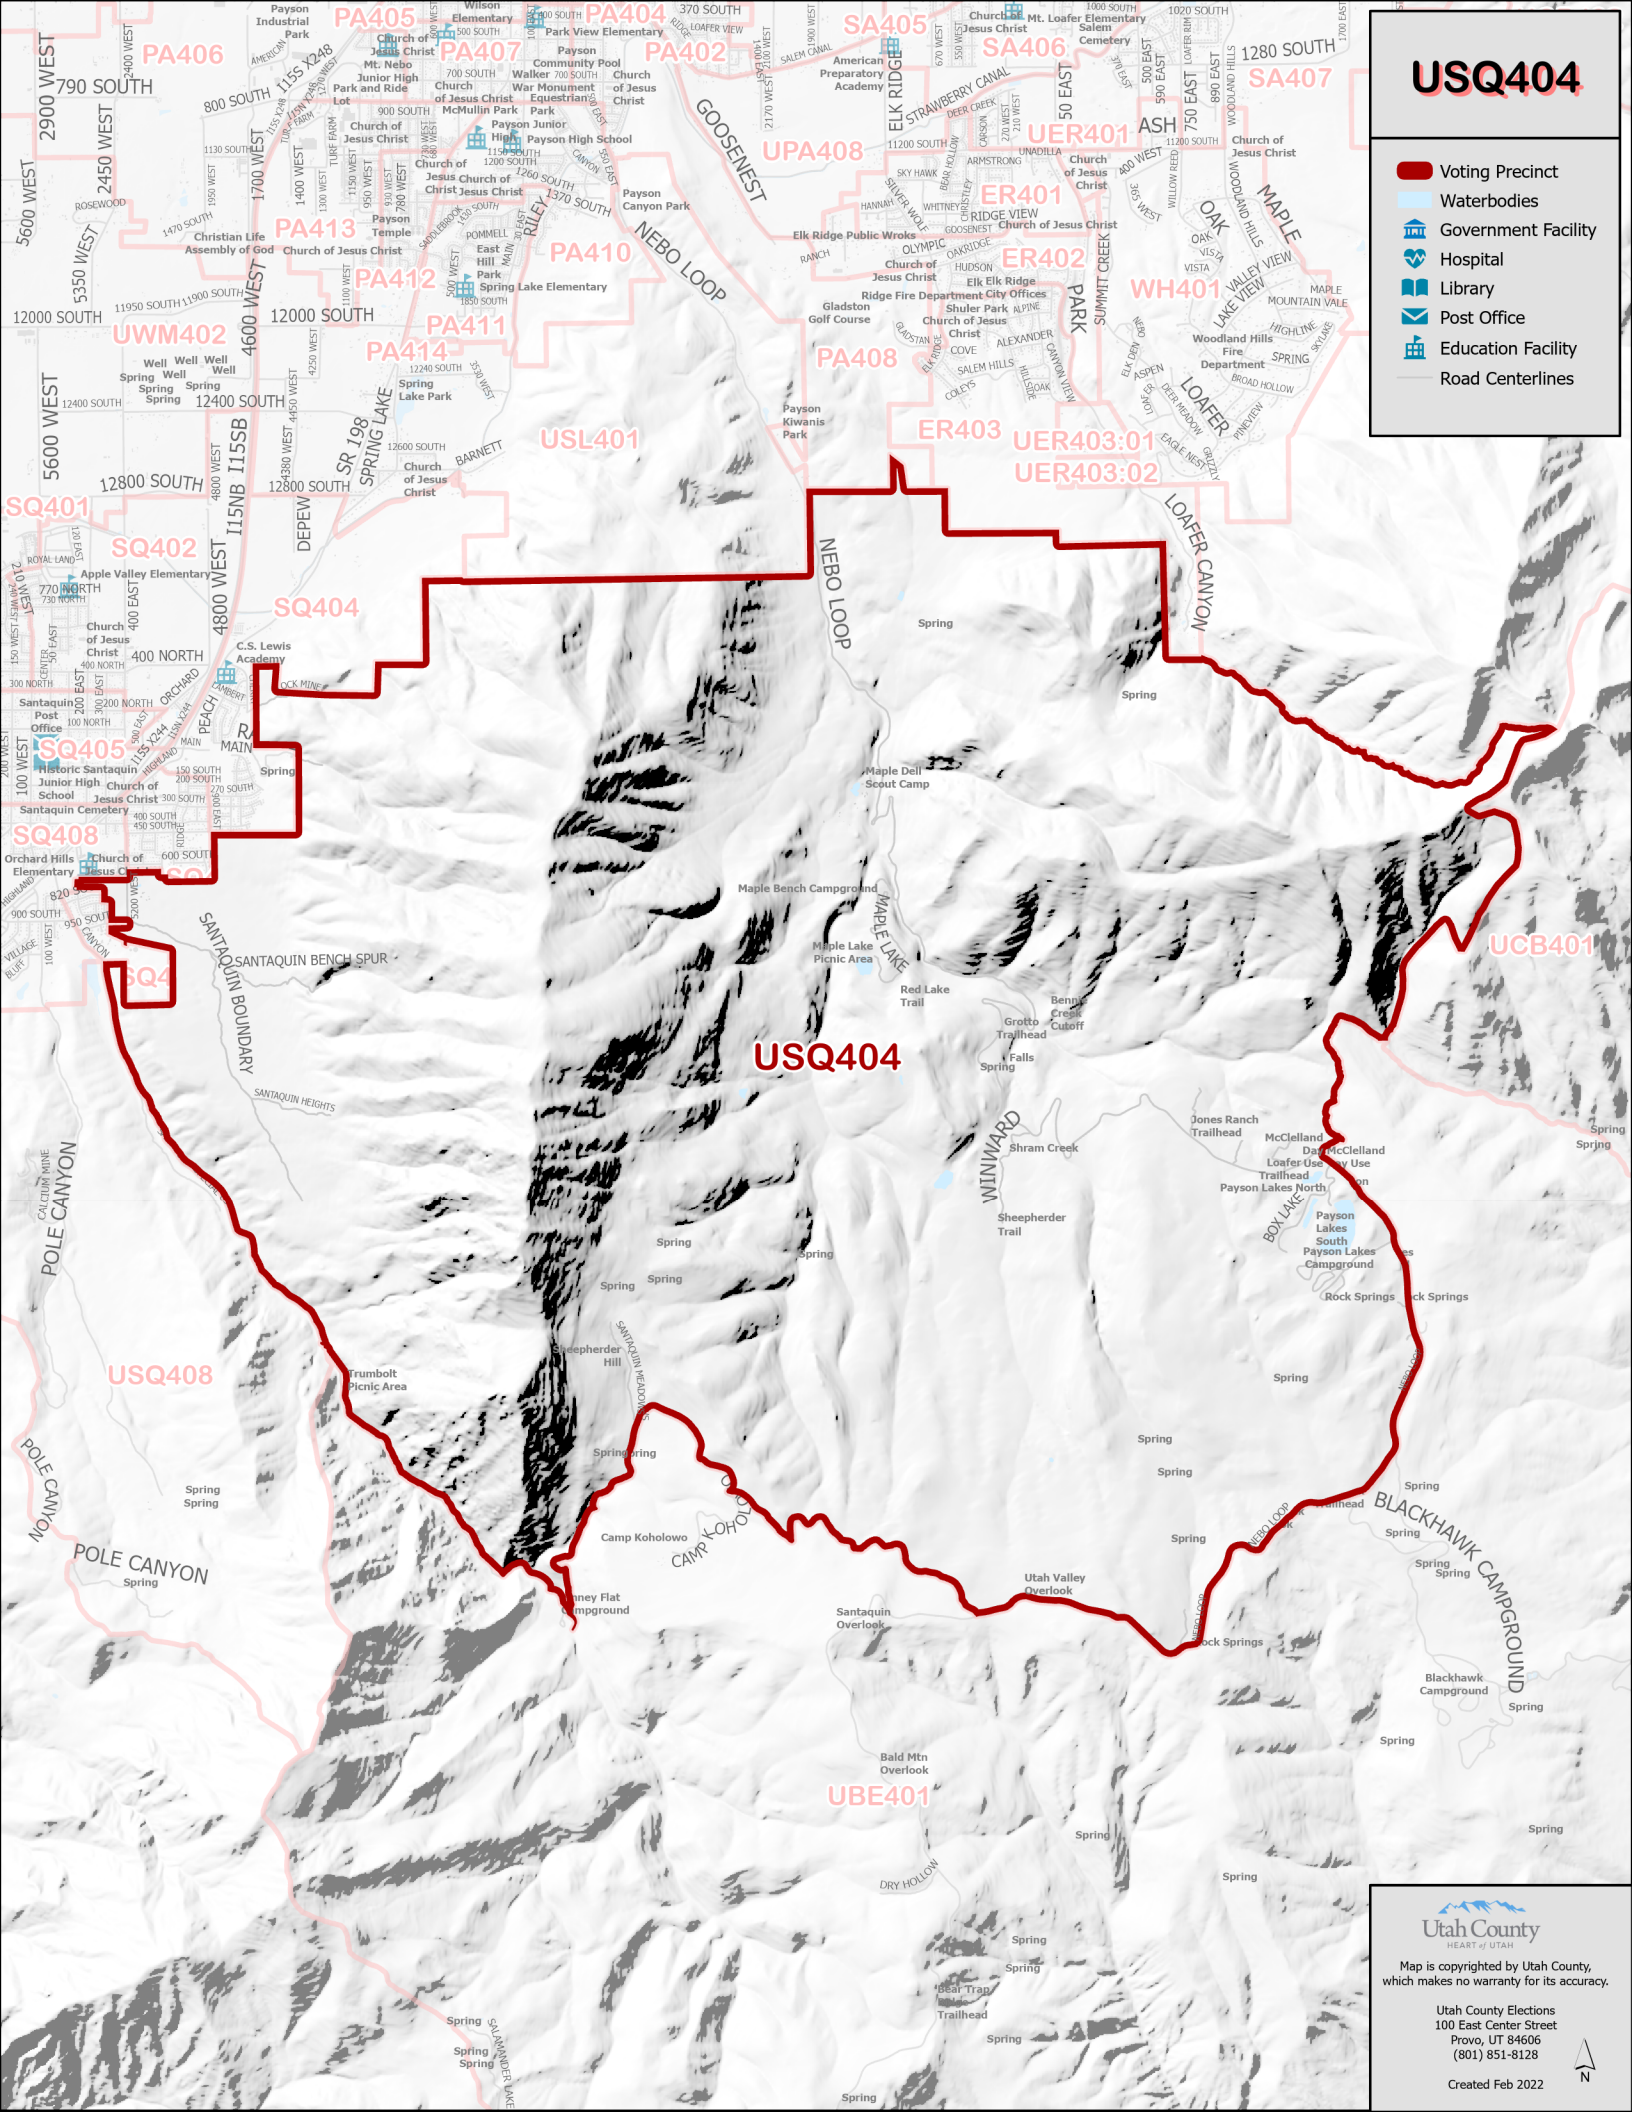

USQ404

-  Voting Precinct
-  Waterbodies
-  Government Facility
-  Hospital
-  Library
-  Post Office
-  Education Facility
-  Road Centerlines

Map is copyrighted by Utah County, which makes no warranty for its accuracy.

Utah County Elections
100 East Center Street
Provo, UT 84606
(801) 851-8128

Created Feb 2022