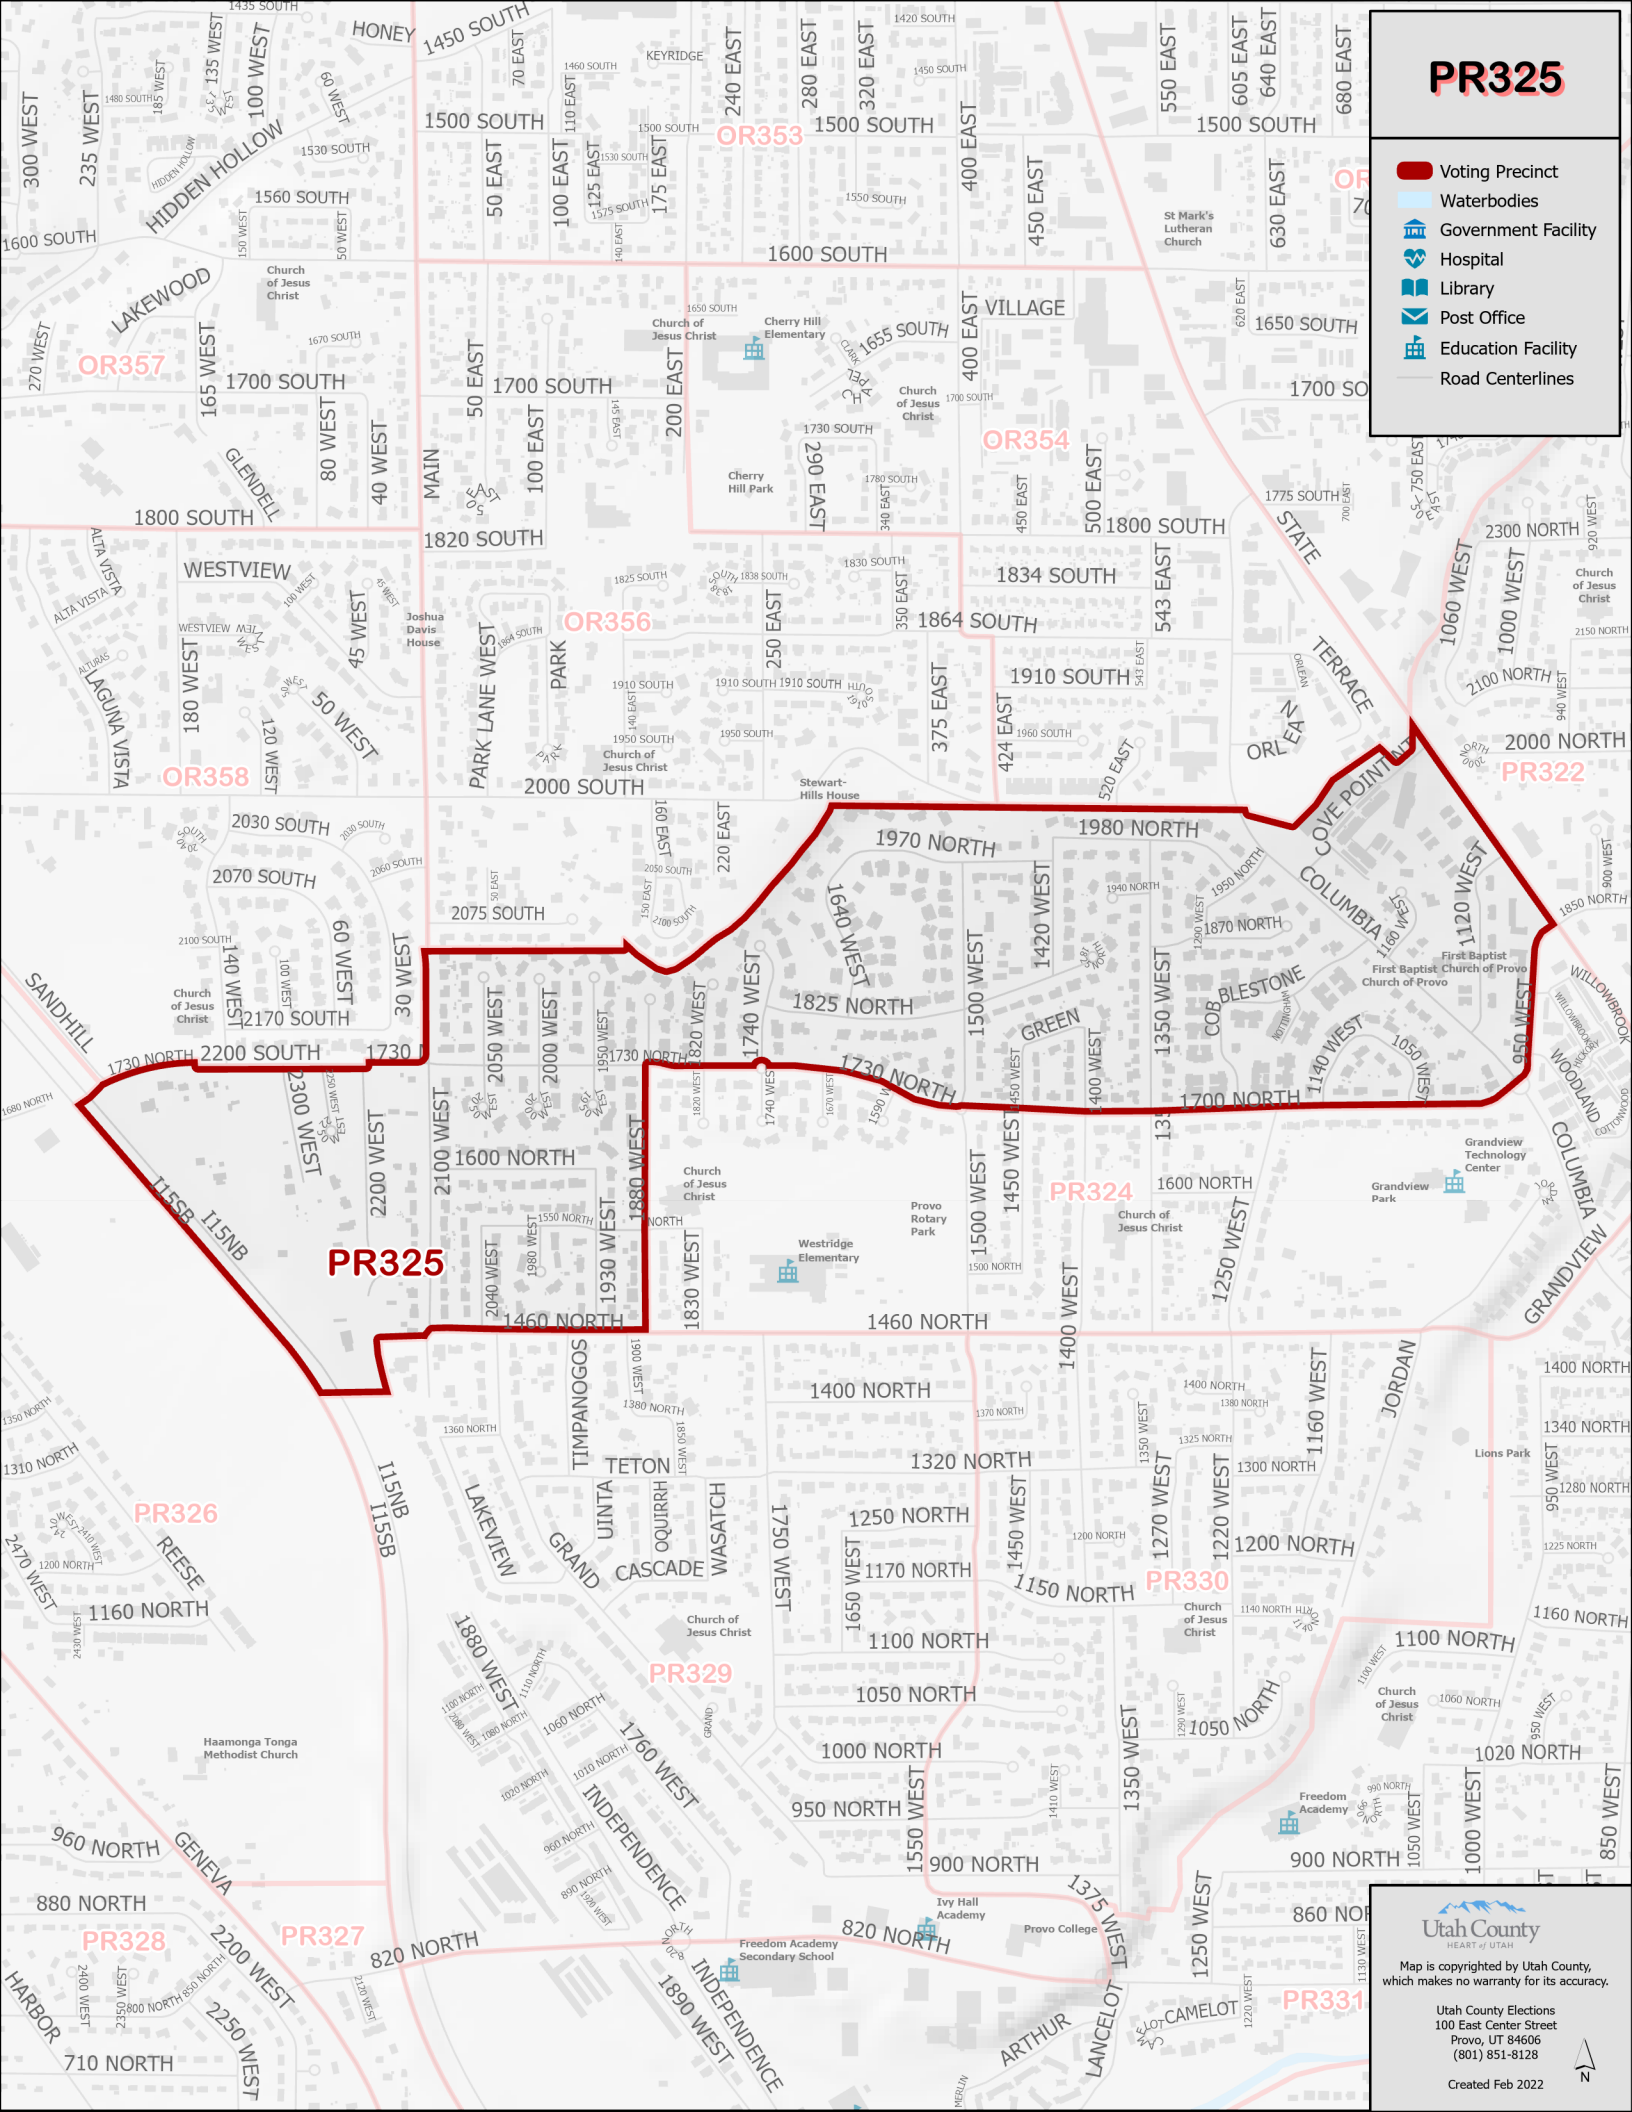

PR325

-  Voting Precinct
-  Waterbodies
-  Government Facility
-  Hospital
-  Library
-  Post Office
-  Education Facility
-  Road Centerlines

Utah County
HEART of UTAH

Map is copyrighted by Utah County, which makes no warranty for its accuracy.