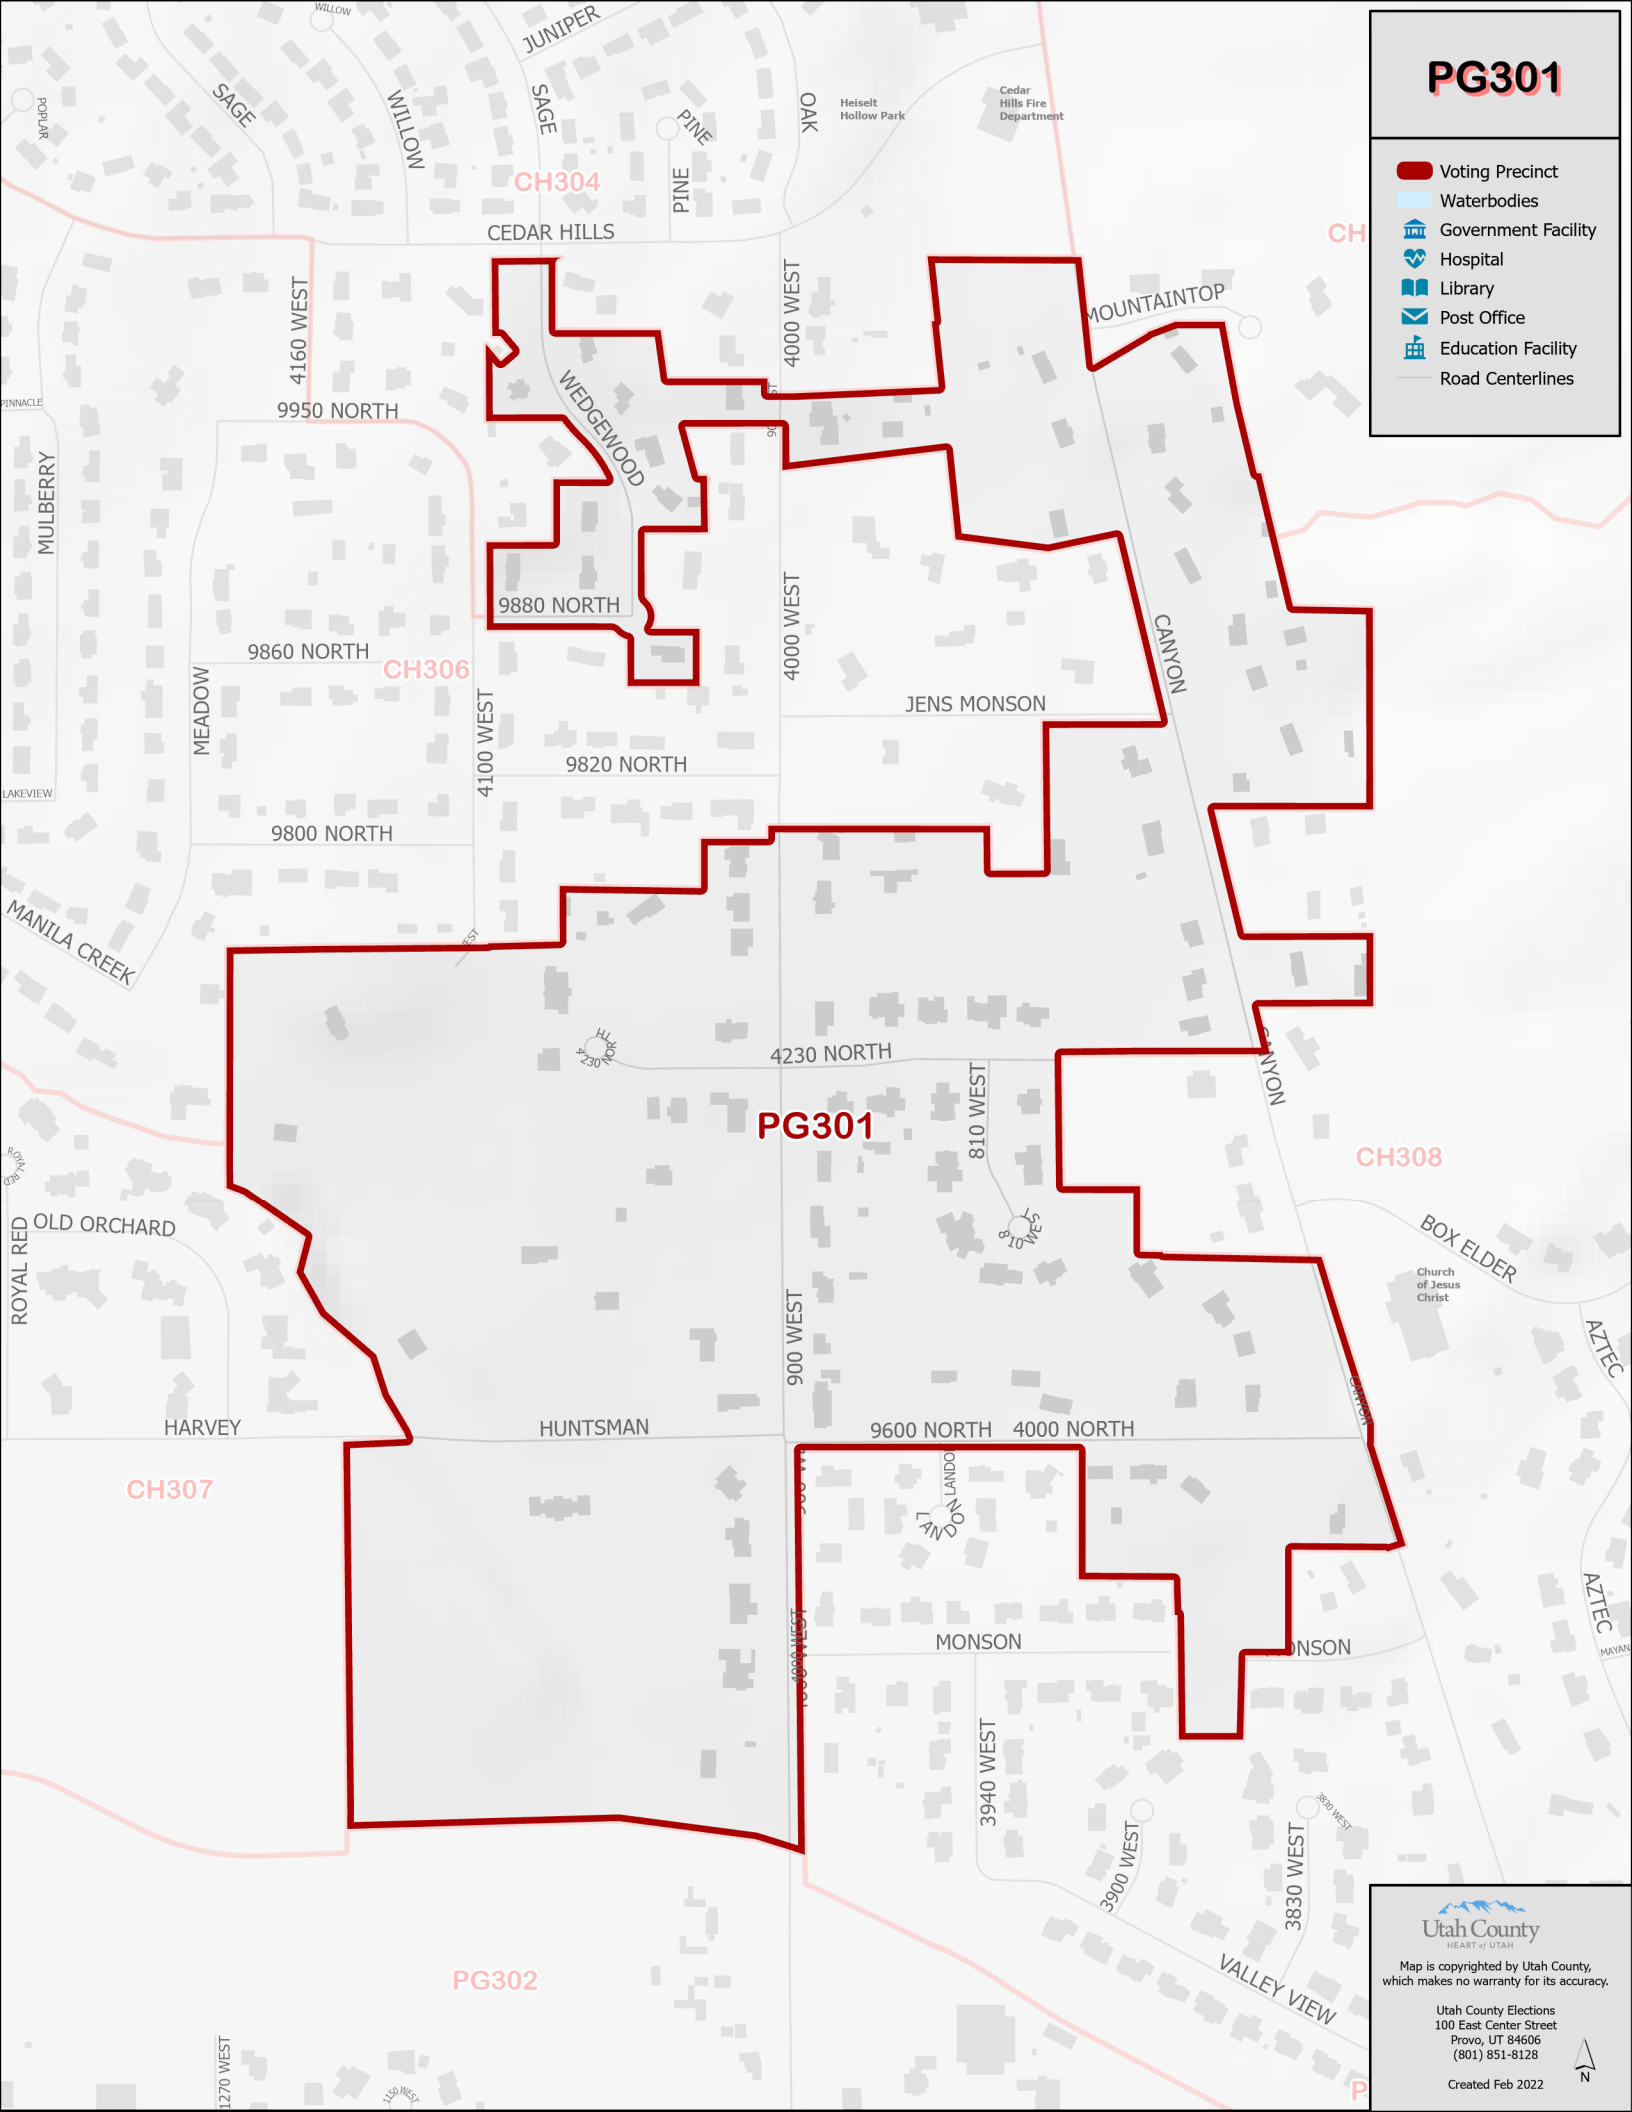

PG301

-  Voting Precinct
-  Waterbodies
-  Government Facility
-  Hospital
-  Library
-  Post Office
-  Education Facility
-  Road Centerlines

PG301

CH308

CH307

PG302

Map is copyrighted by Utah County, which makes no warranty for its accuracy.

Utah County Elections
100 East Center Street
Provo, UT 84606
(801) 851-8128

Created Feb 2022