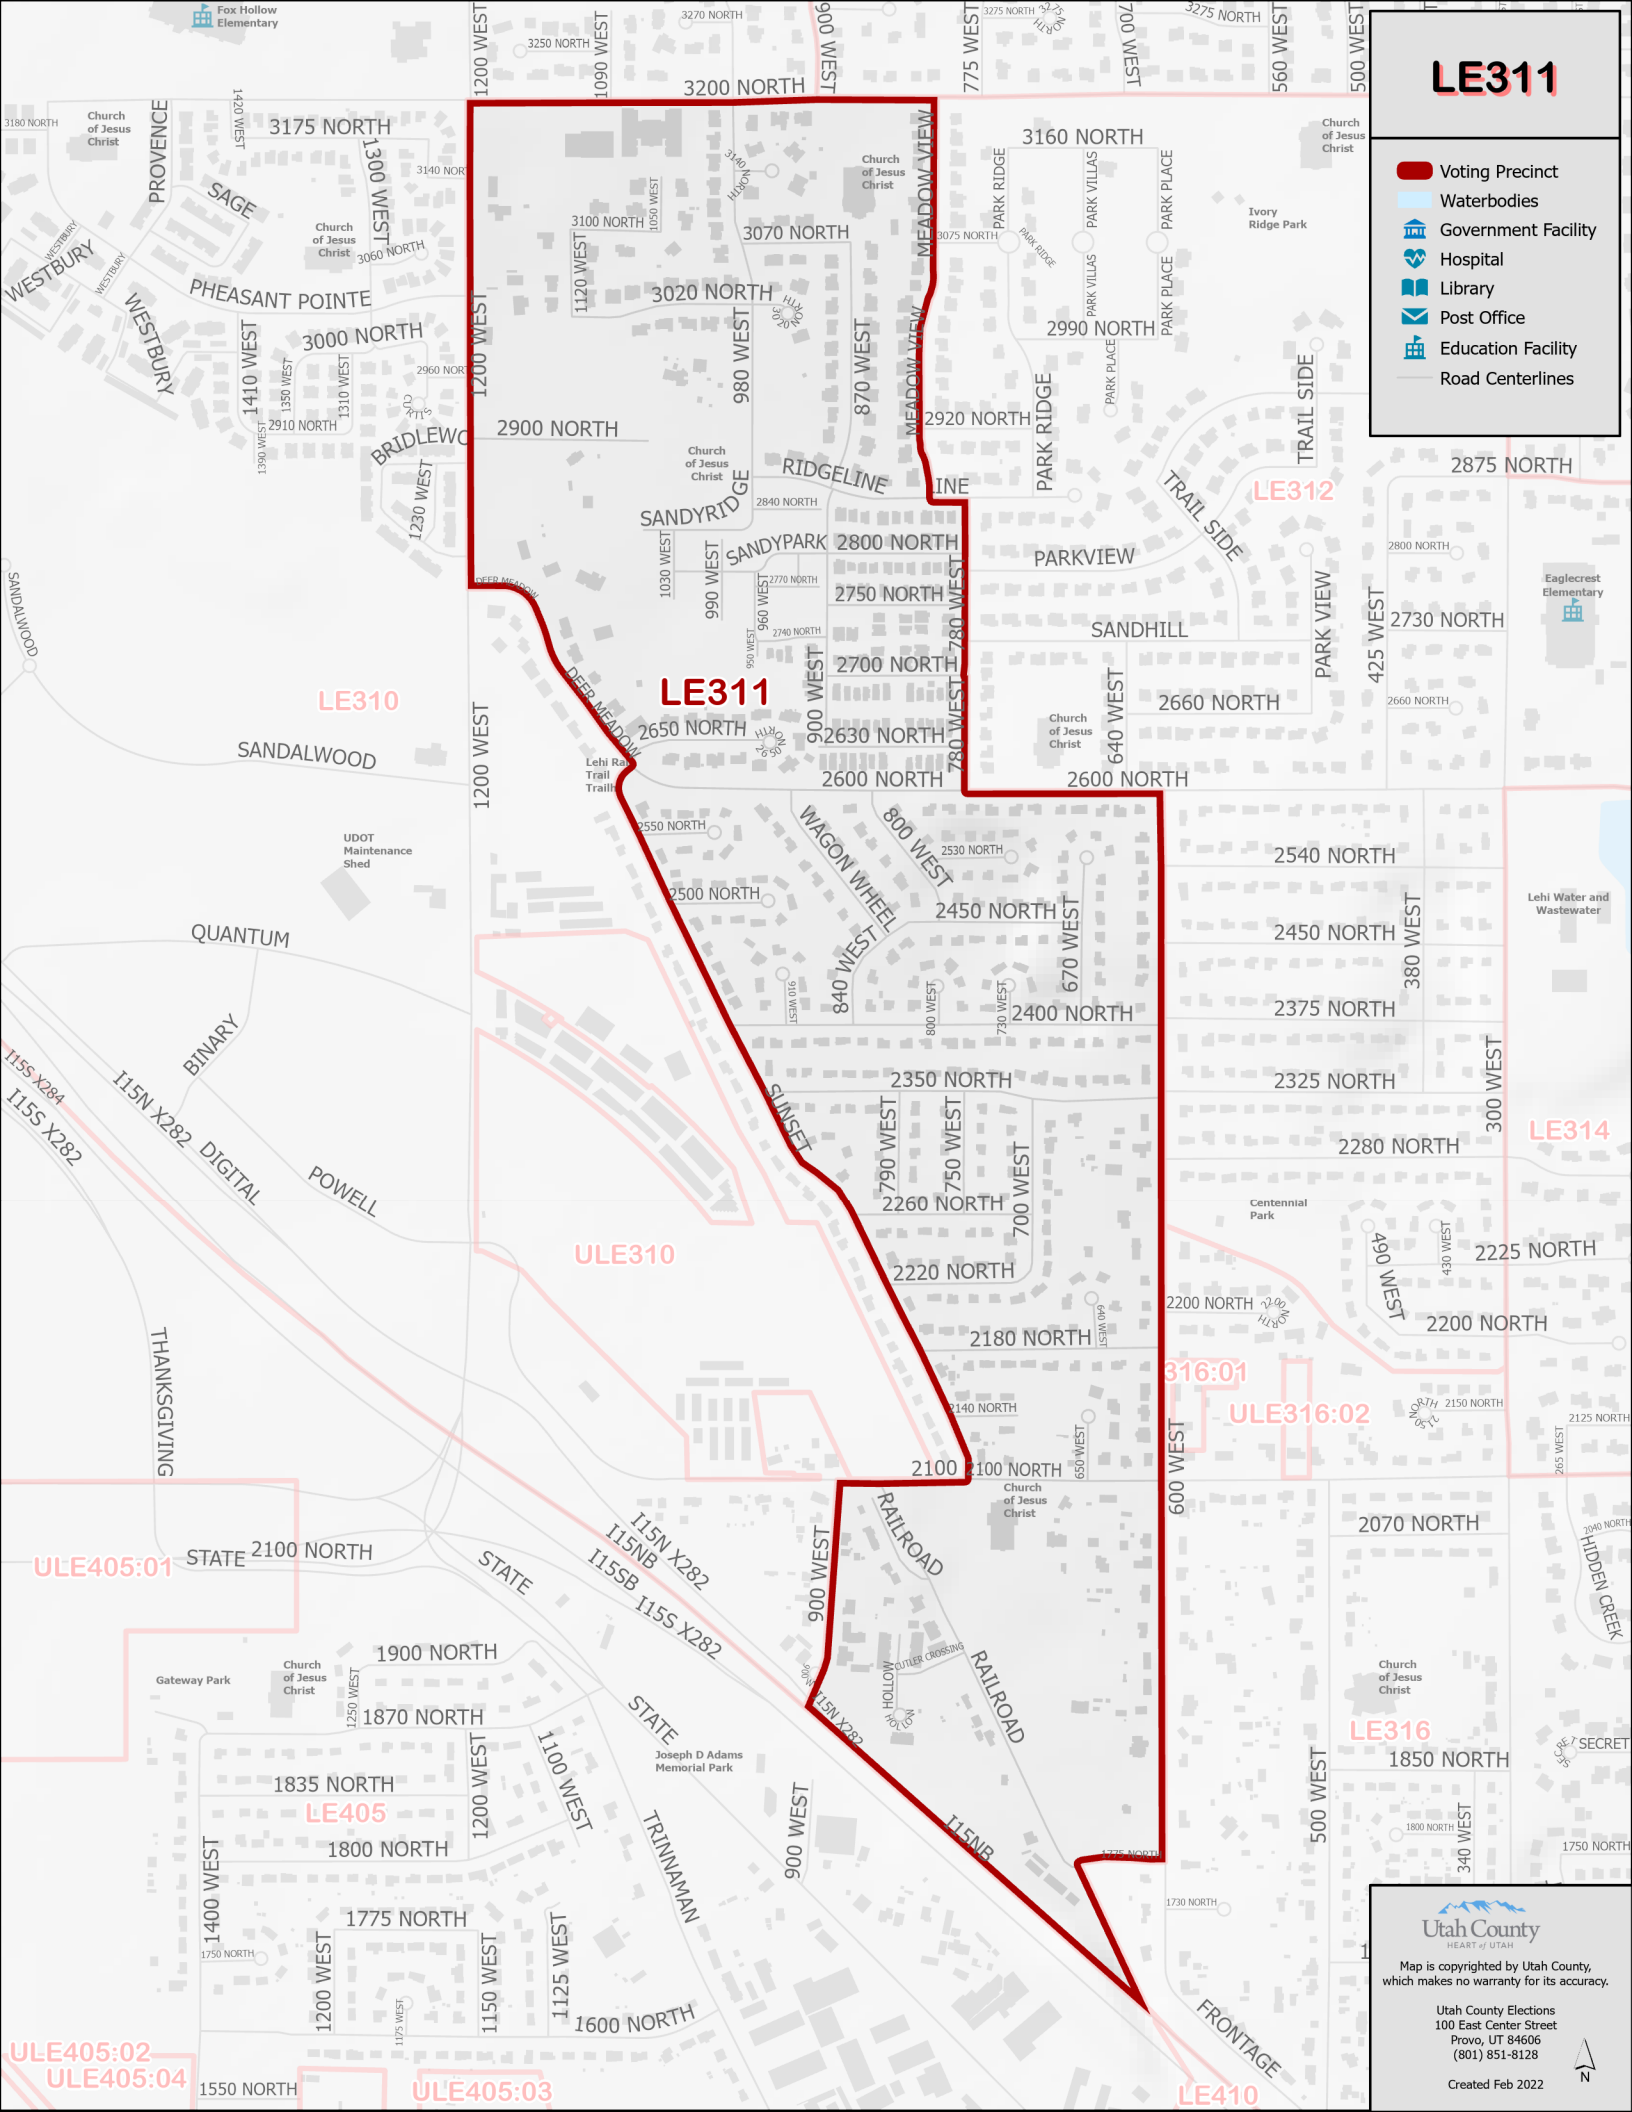

# LE311

-  Voting Precinct
-  Waterbodies
-  Government Facility
-  Hospital
-  Library
-  Post Office
-  Education Facility
-  Road Centerlines

  
Utah County  
HEART of UTAH  
Map is copyrighted by Utah County, which makes no warranty for its accuracy.  
Utah County Elections  
100 East Center Street  
Provo, UT 84606  
(801) 851-8128  
Created Feb 2022