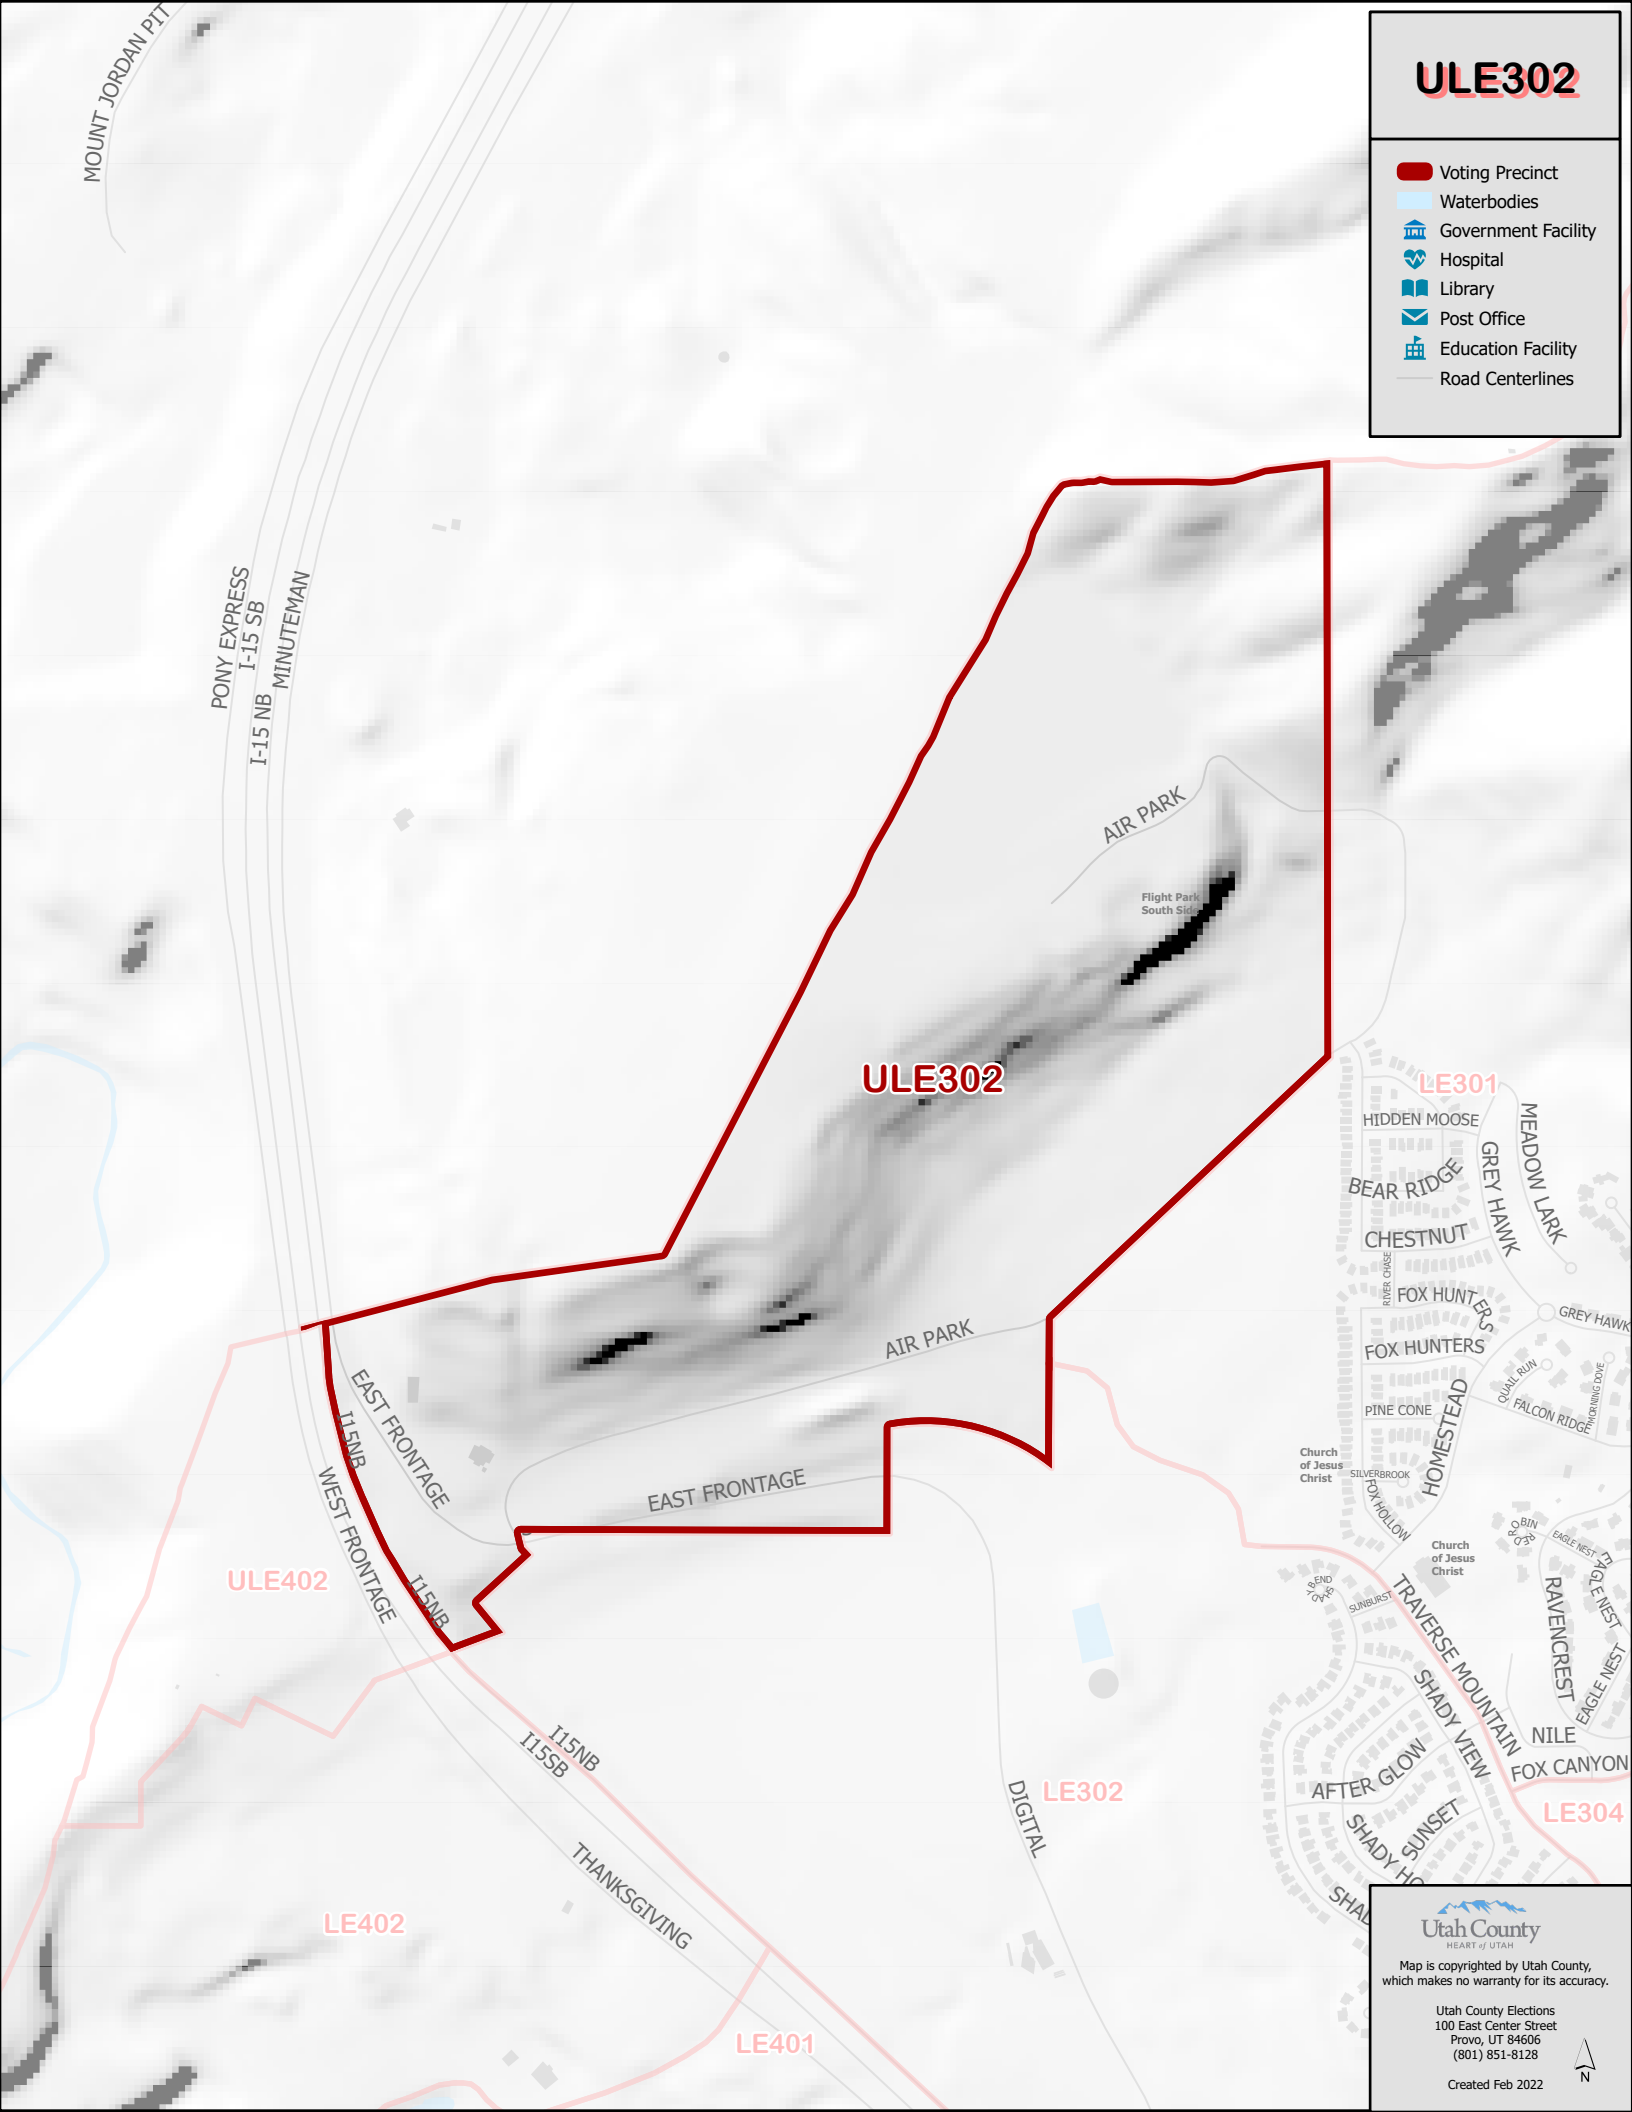

ULE302

-  Voting Precinct
-  Waterbodies
-  Government Facility
-  Hospital
-  Library
-  Post Office
-  Education Facility
-  Road Centerlines

Map is copyrighted by Utah County, which makes no warranty for its accuracy.

Utah County Elections
100 East Center Street
Provo, UT 84606
(801) 851-8128

Created Feb 2022