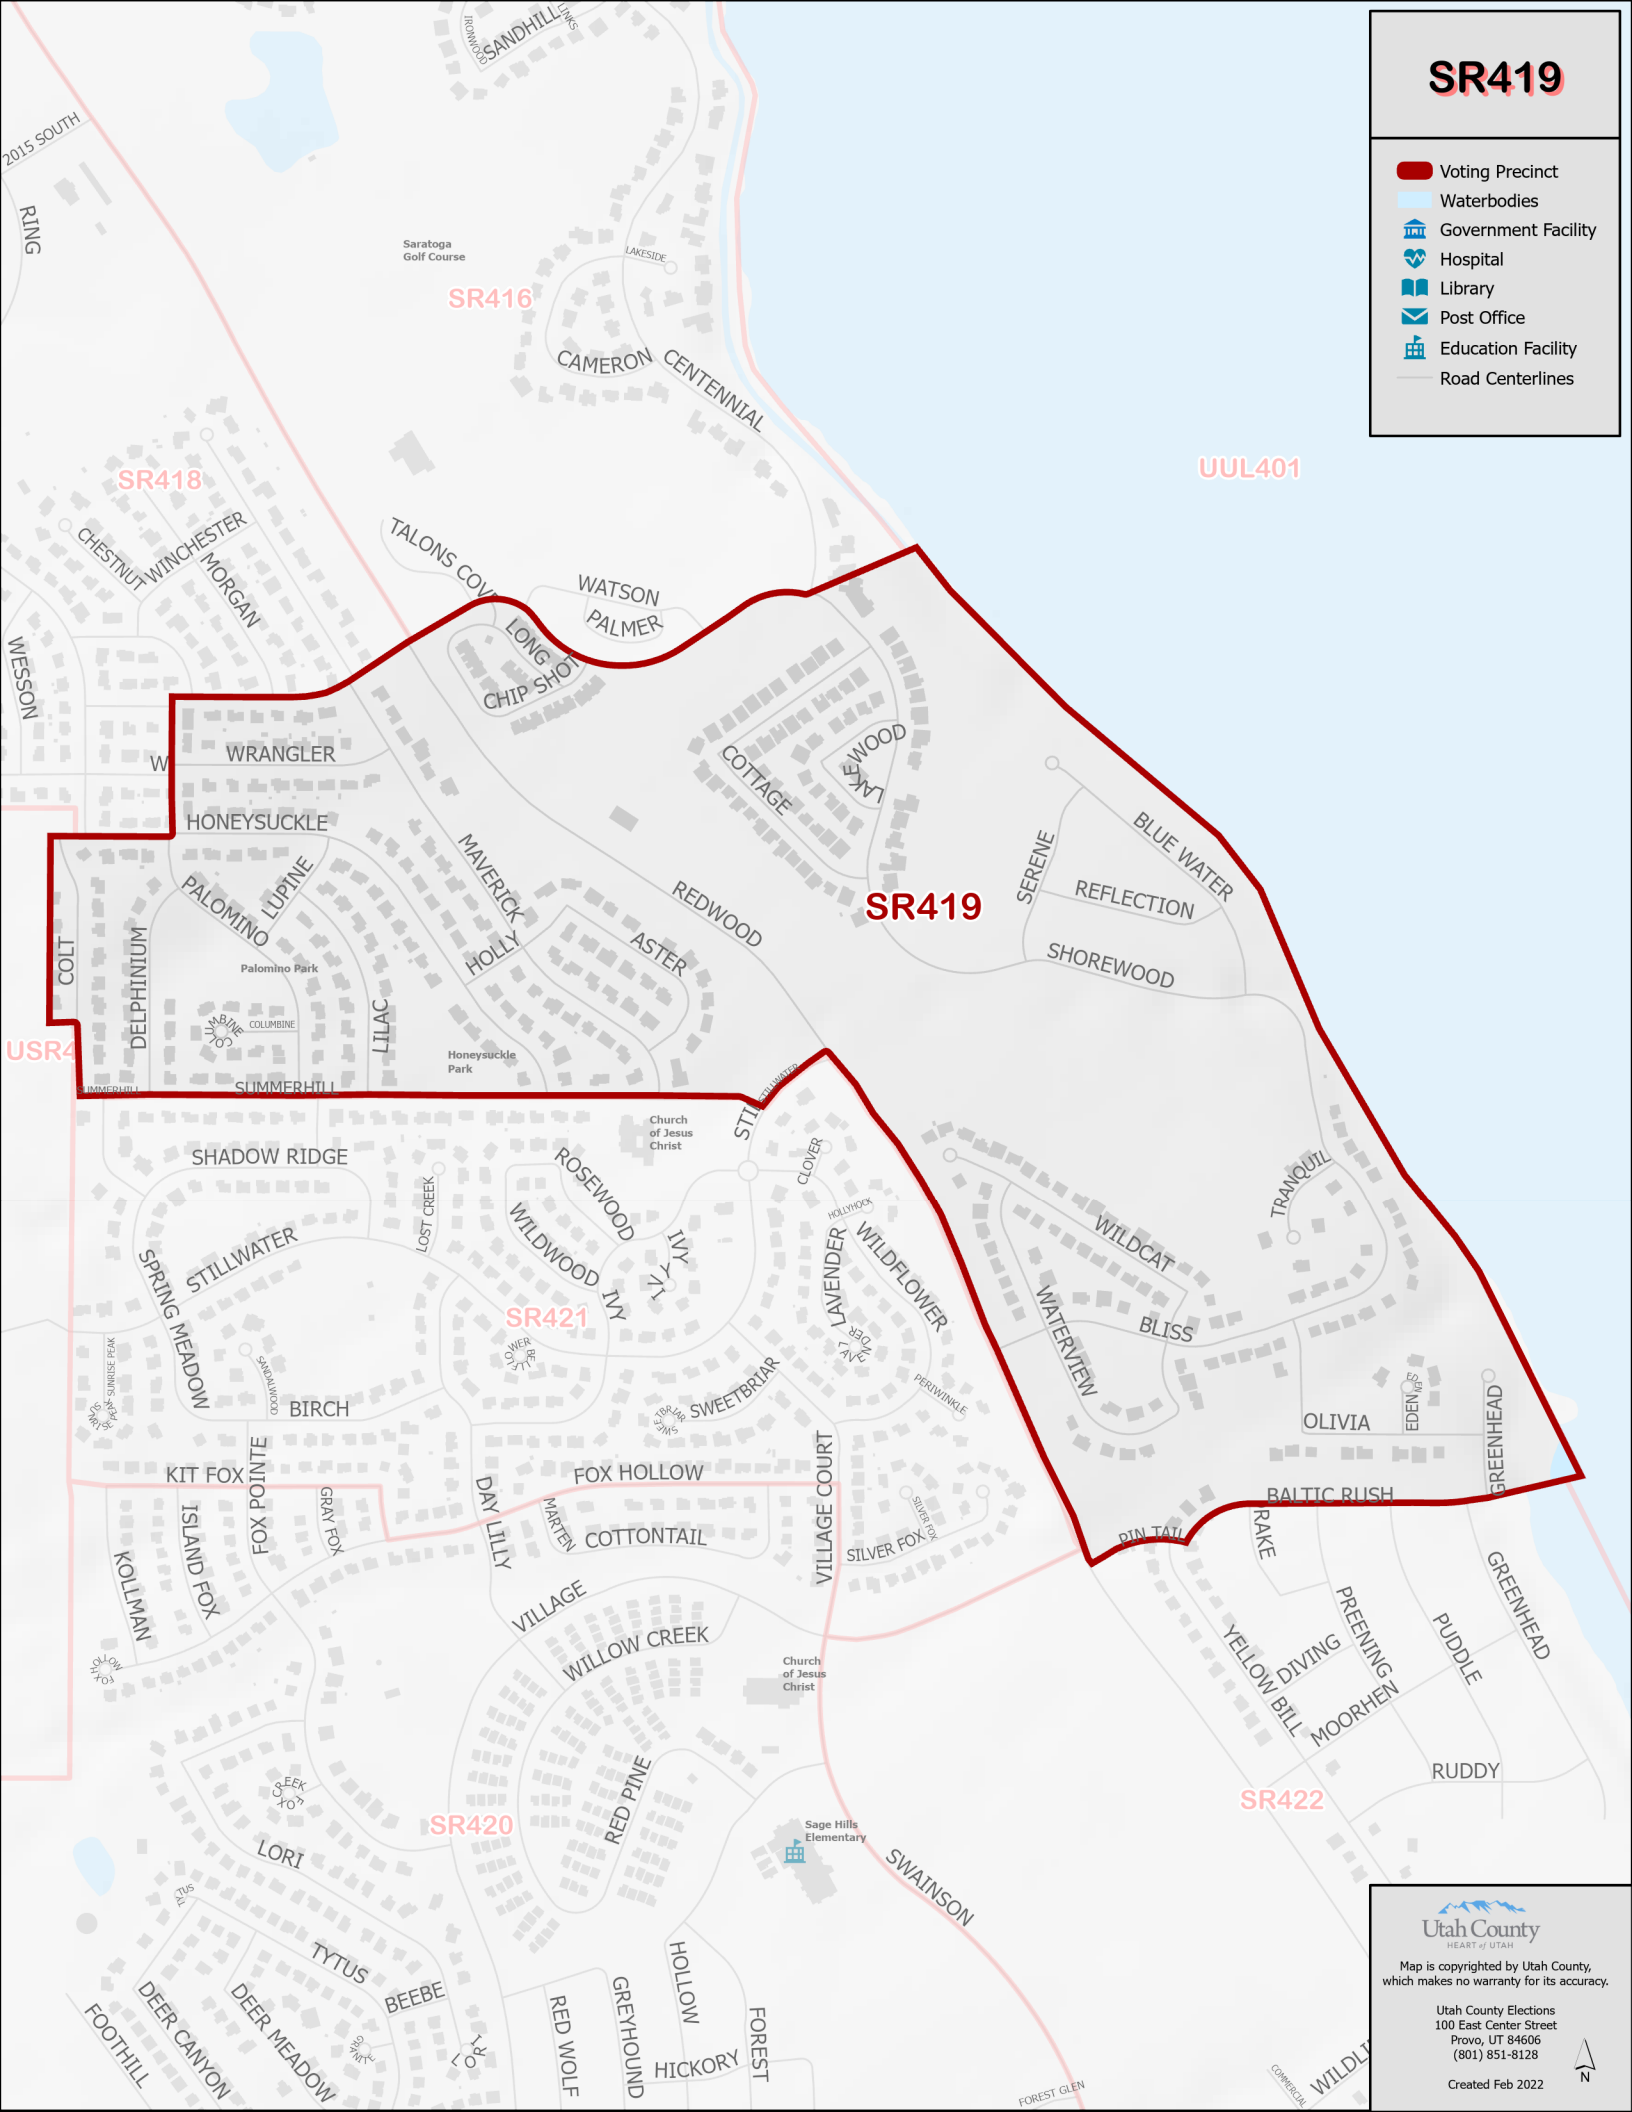

SR419

-  Voting Precinct
-  Waterbodies
-  Government Facility
-  Hospital
-  Library
-  Post Office
-  Education Facility
-  Road Centerlines

Map is copyrighted by Utah County, which makes no warranty for its accuracy.