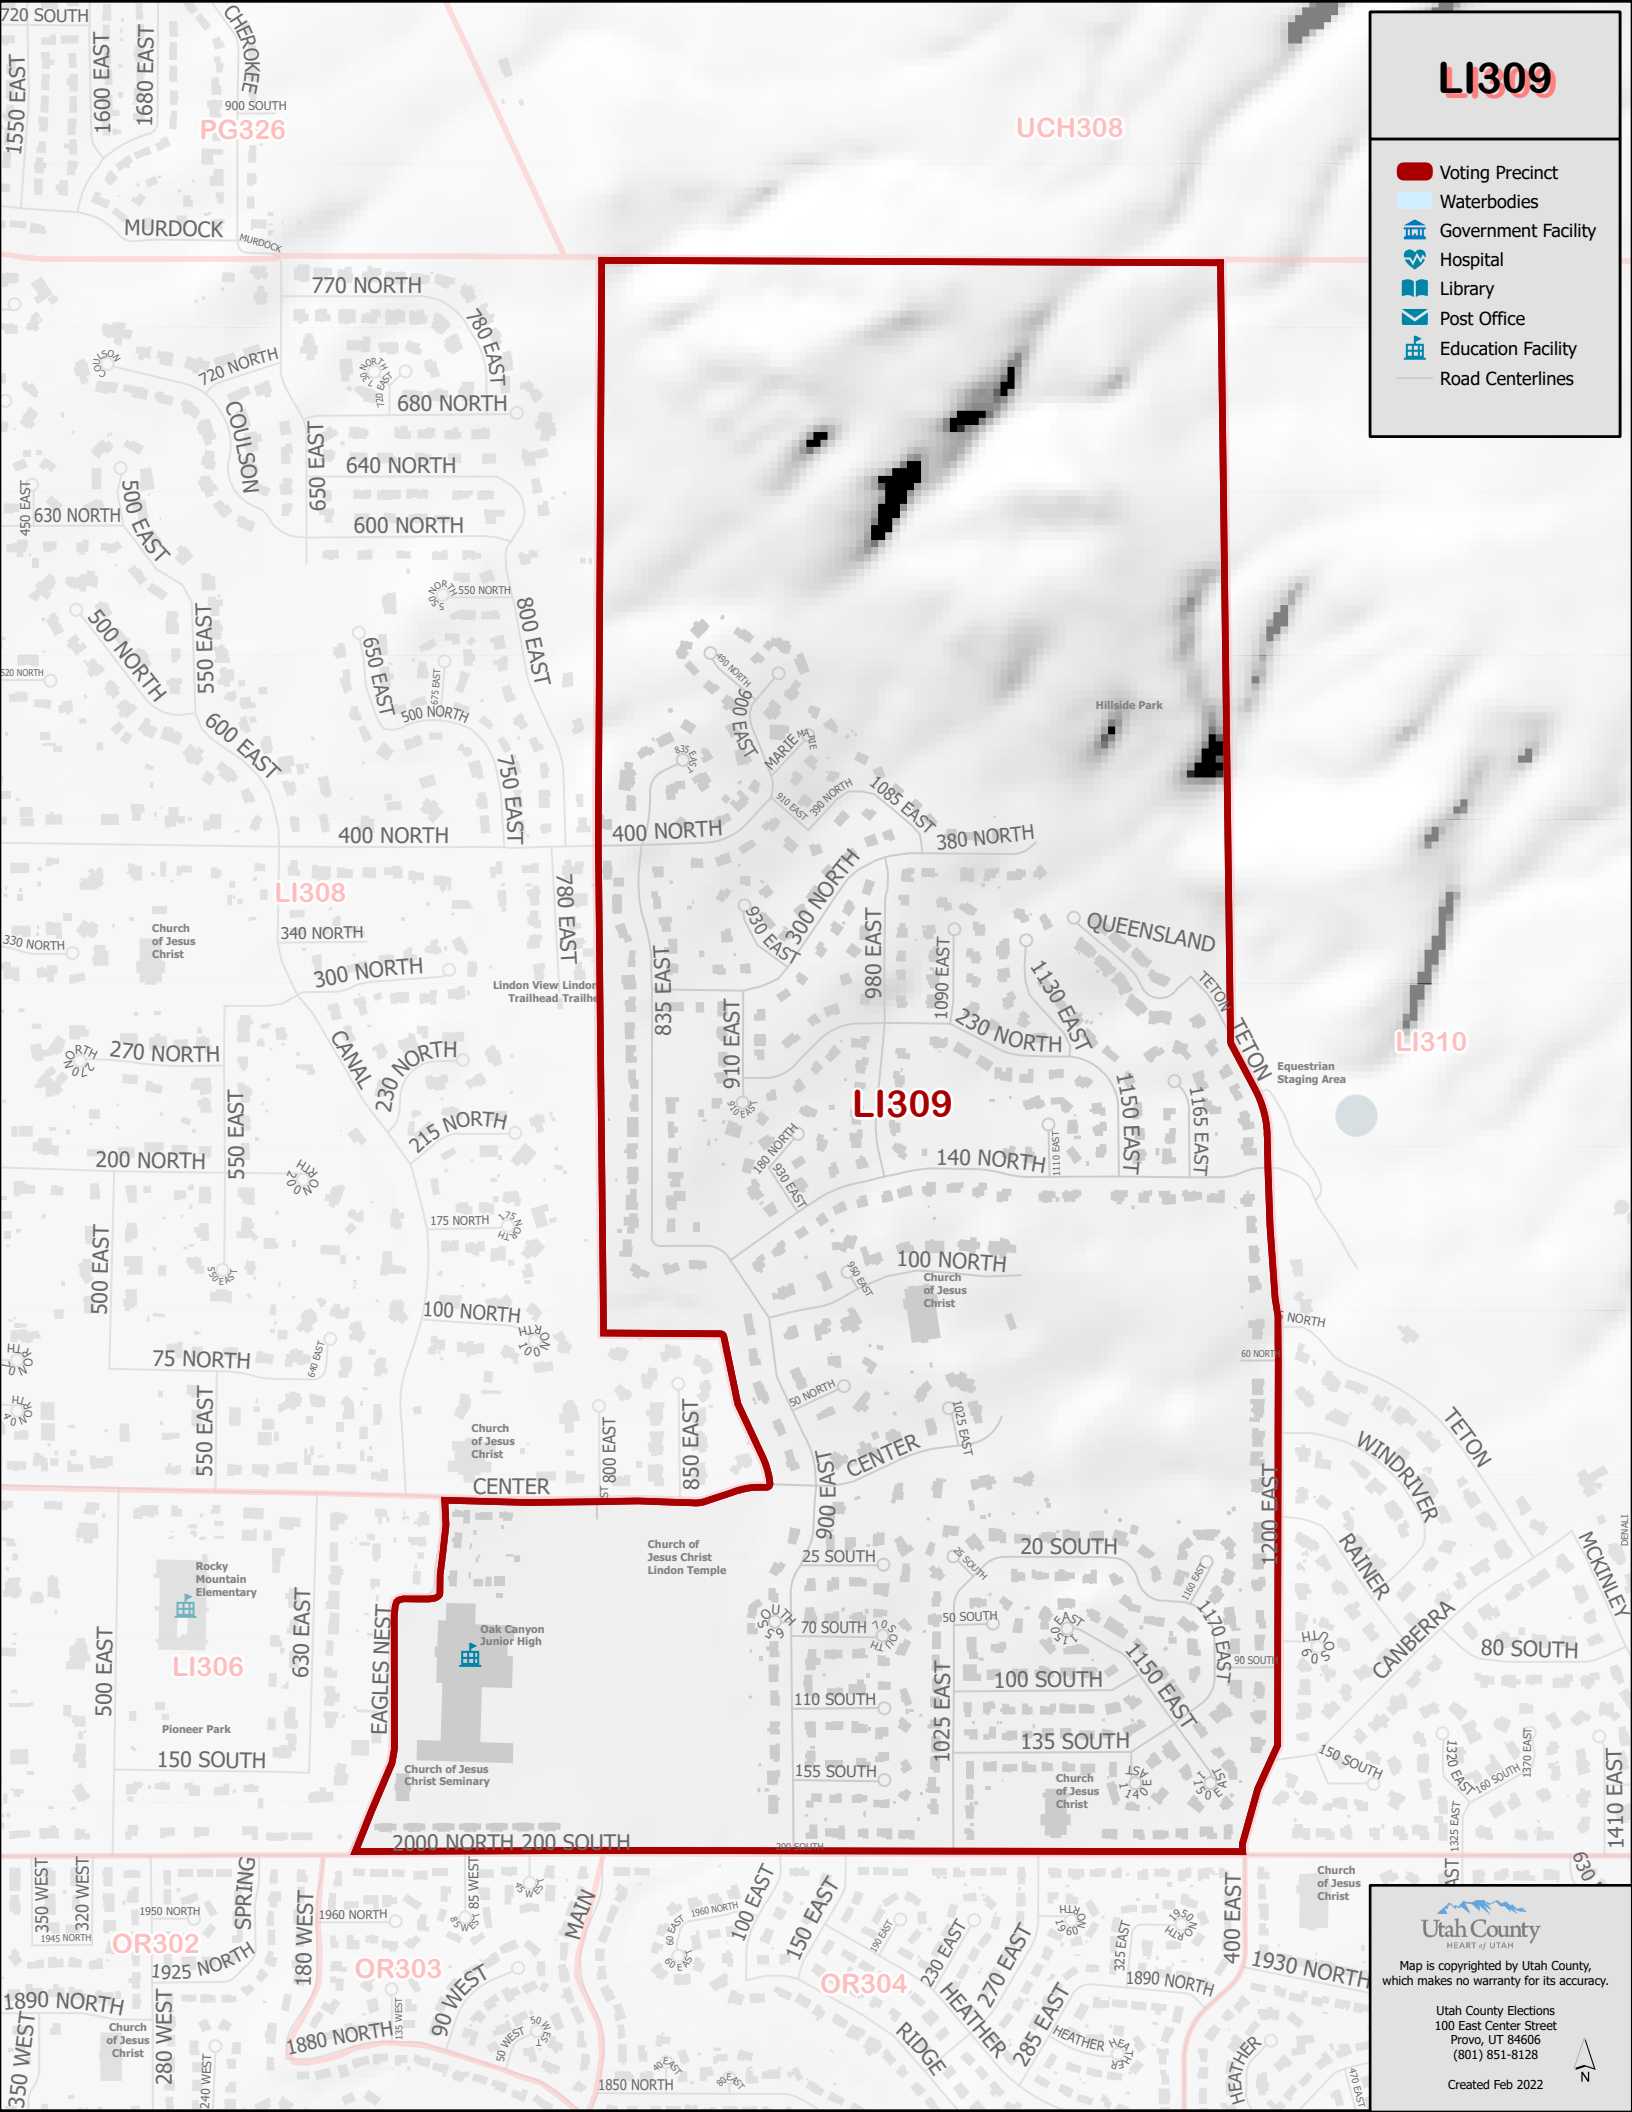

LI309

- Voting Precinct
- Waterbodies
- Government Facility
- Hospital
- Library
- Post Office
- Education Facility
- Road Centerlines

Utah County
HEART OF UTAH

Map is copyrighted by Utah County, which makes no warranty for its accuracy.

Created Feb 2022