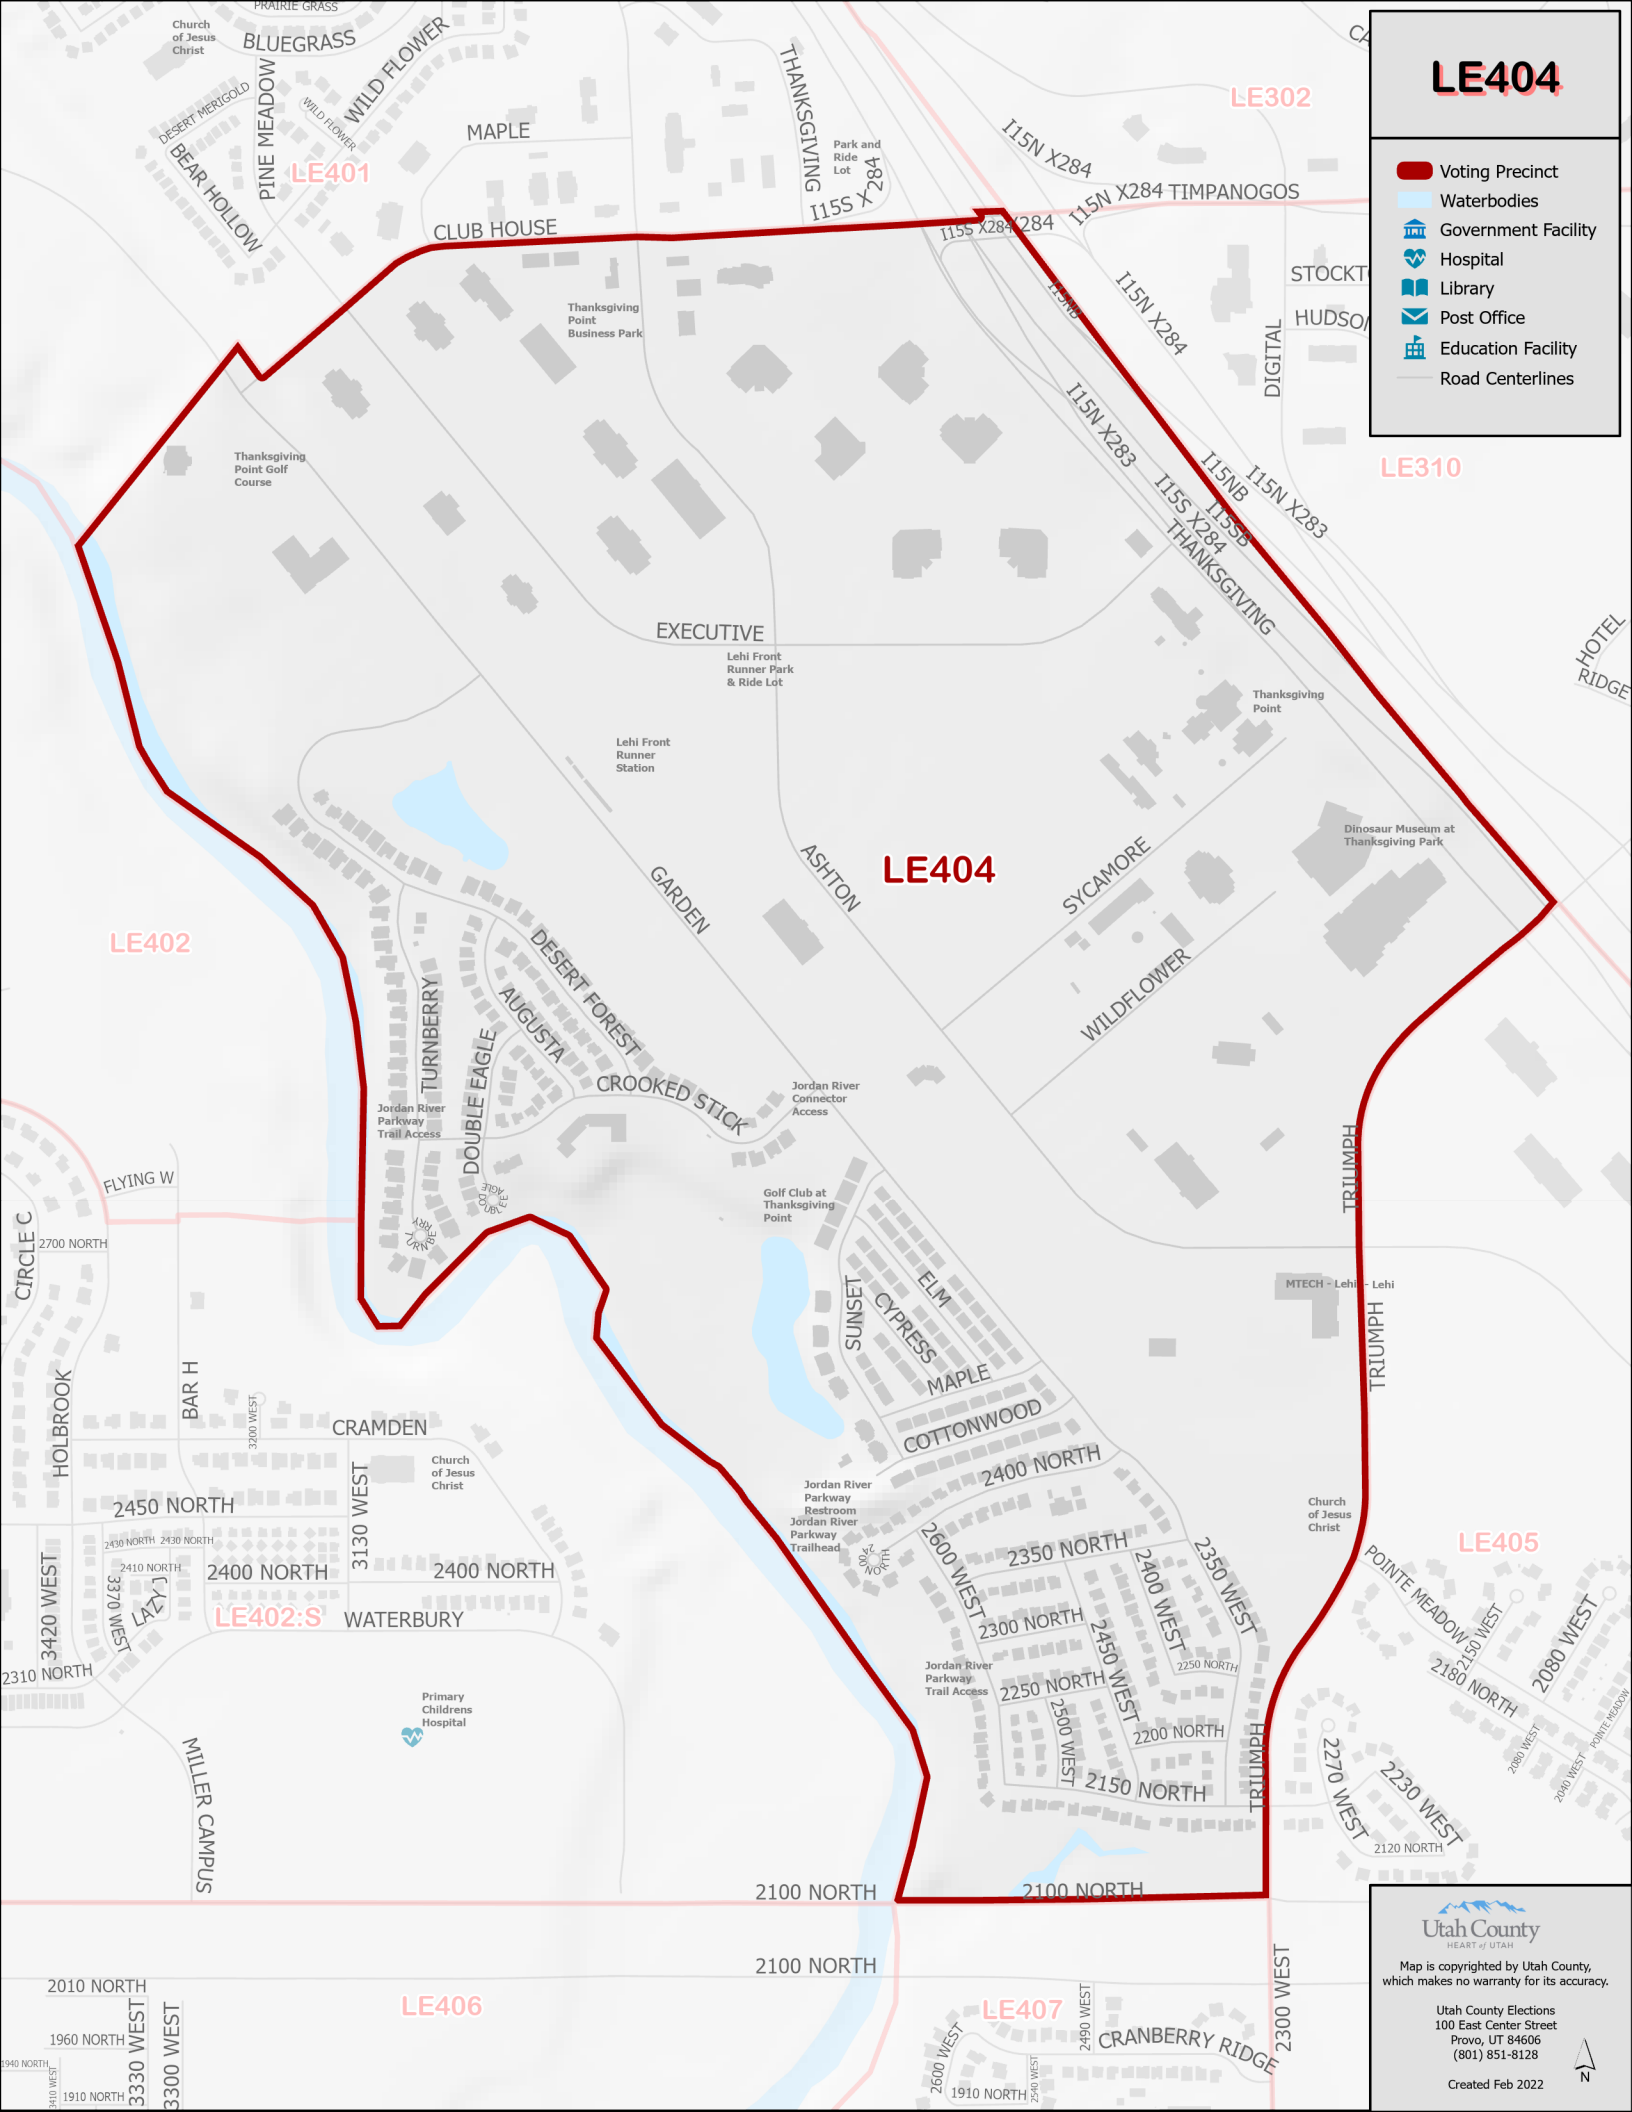

LE404

-  Voting Precinct
-  Waterbodies
-  Government Facility
-  Hospital
-  Library
-  Post Office
-  Education Facility
-  Road Centerlines

Map is copyrighted by Utah County, which makes no warranty for its accuracy.

Utah County Elections
100 East Center Street
Provo, UT 84606
(801) 851-8128

Created Feb 2022