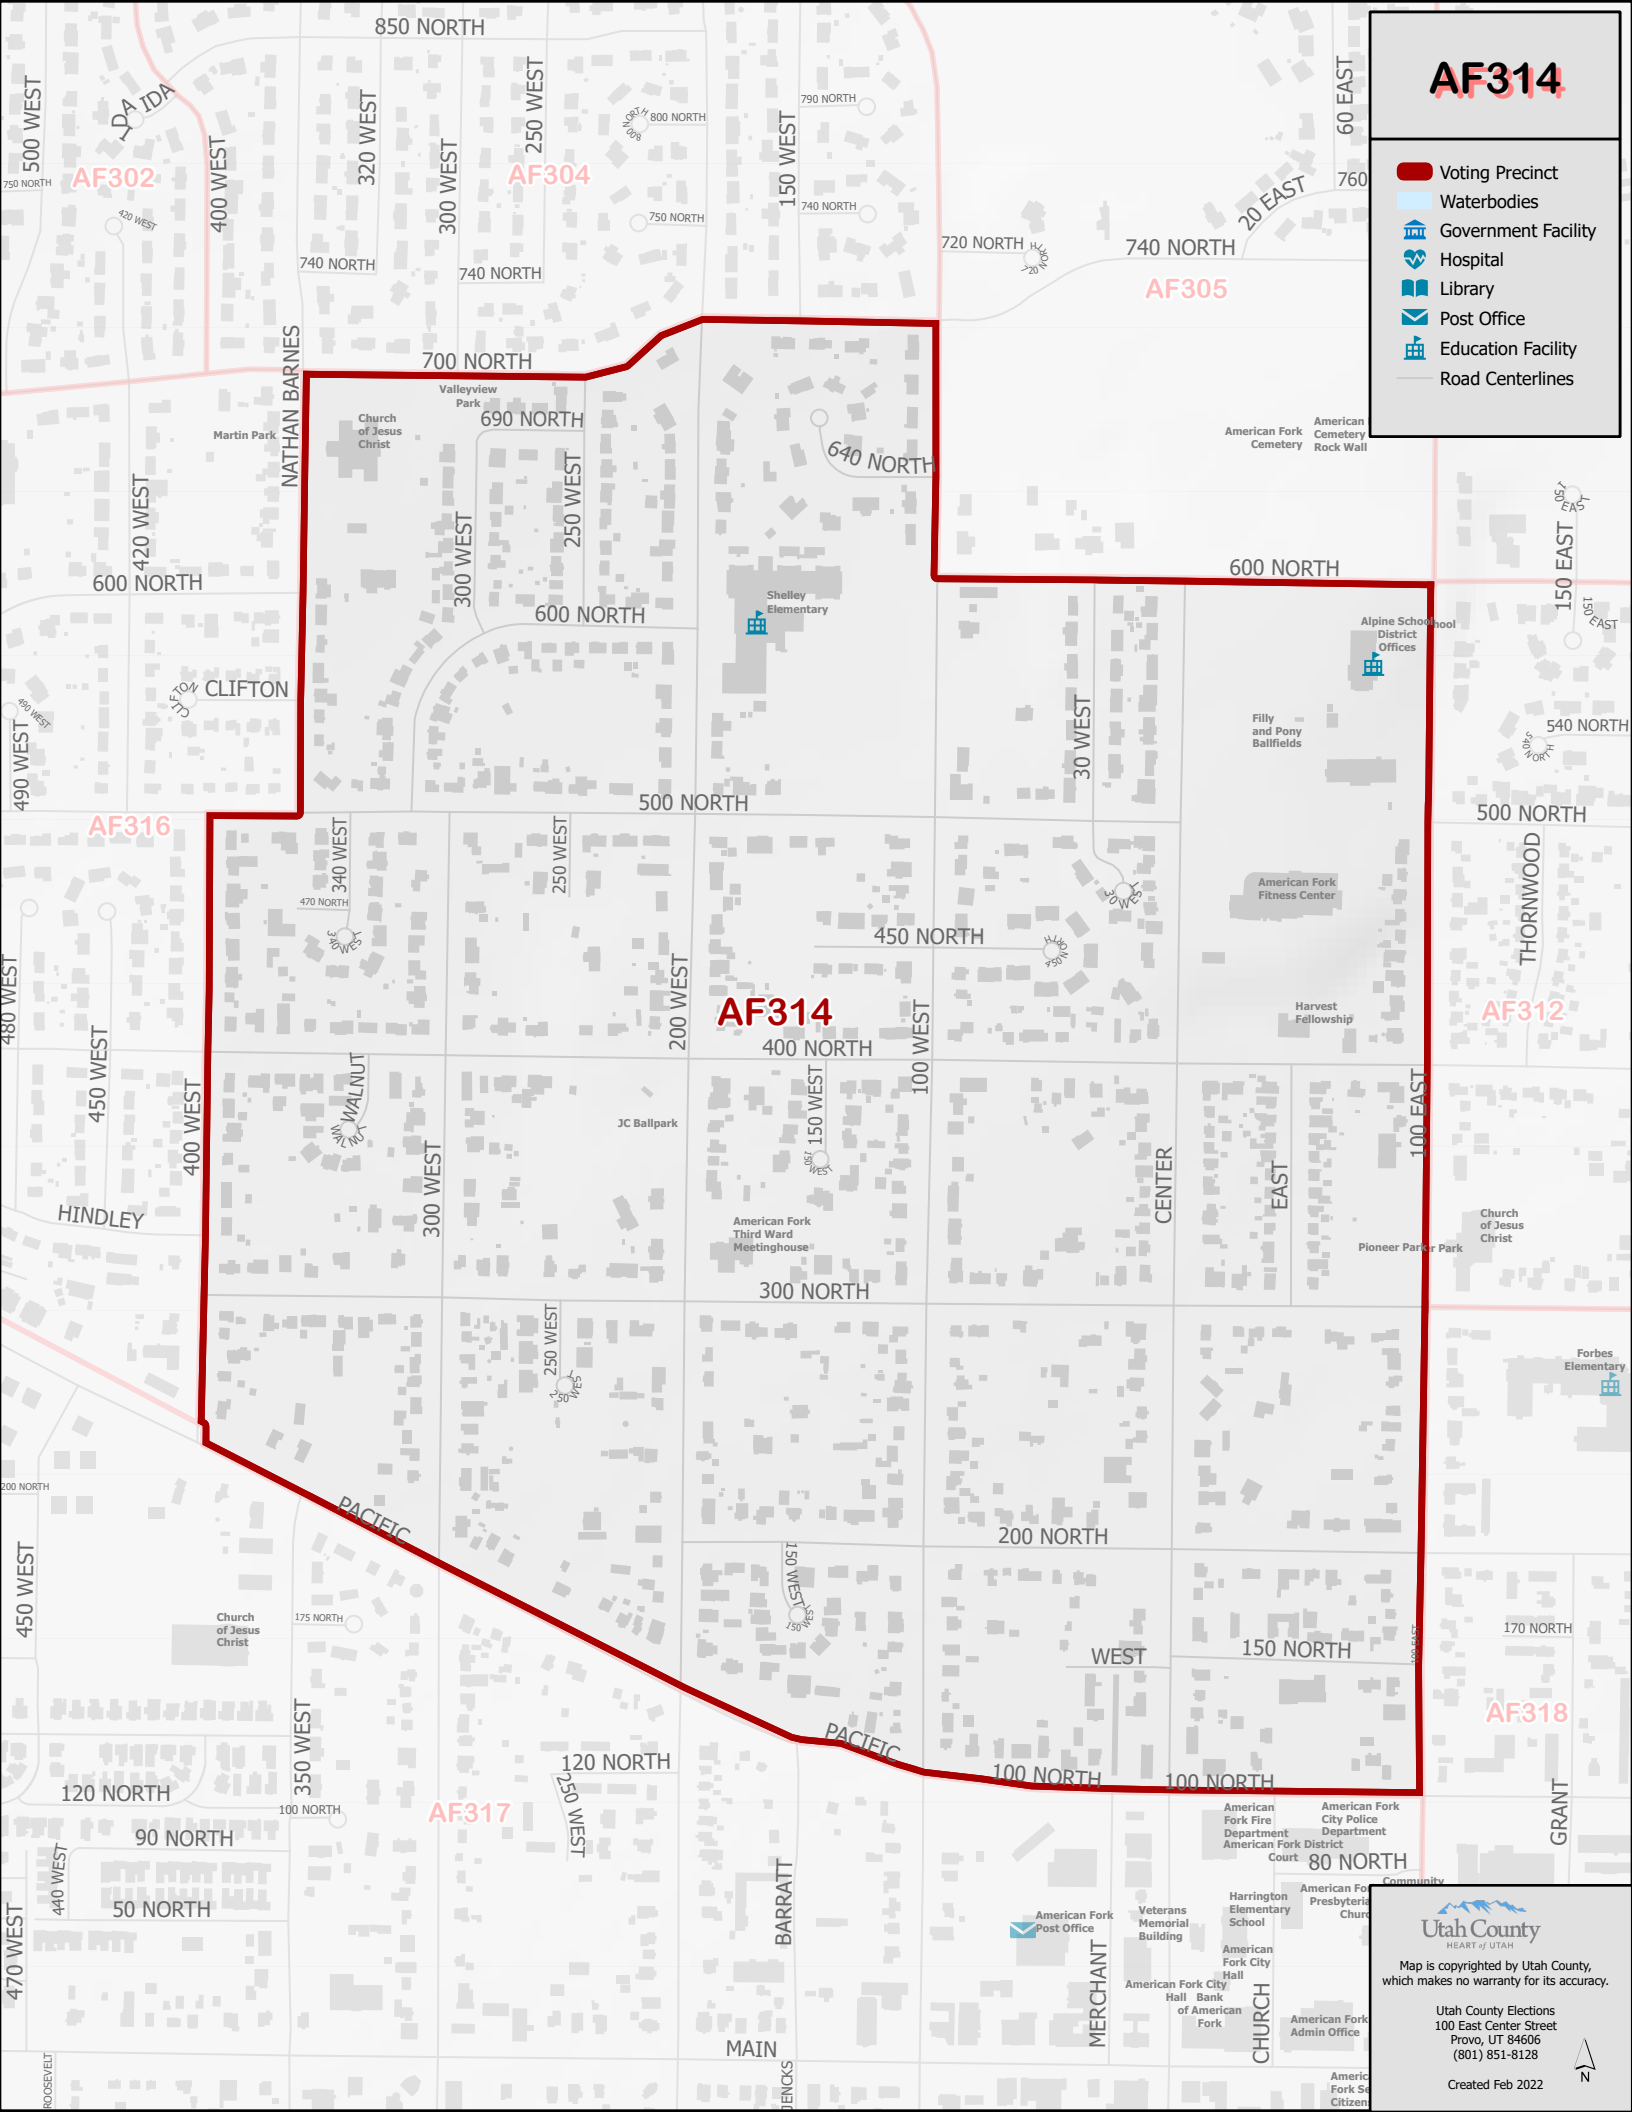

AF314

-  Voting Precinct
-  Waterbodies
-  Government Facility
-  Hospital
-  Library
-  Post Office
-  Education Facility
-  Road Centerlines

Utah County
HEART of UTAH
Map is copyrighted by Utah County,
which makes no warranty for its accuracy.

Utah County Elections
100 East Center Street
Provo, UT 84606
(801) 851-8128

Created Feb 2022