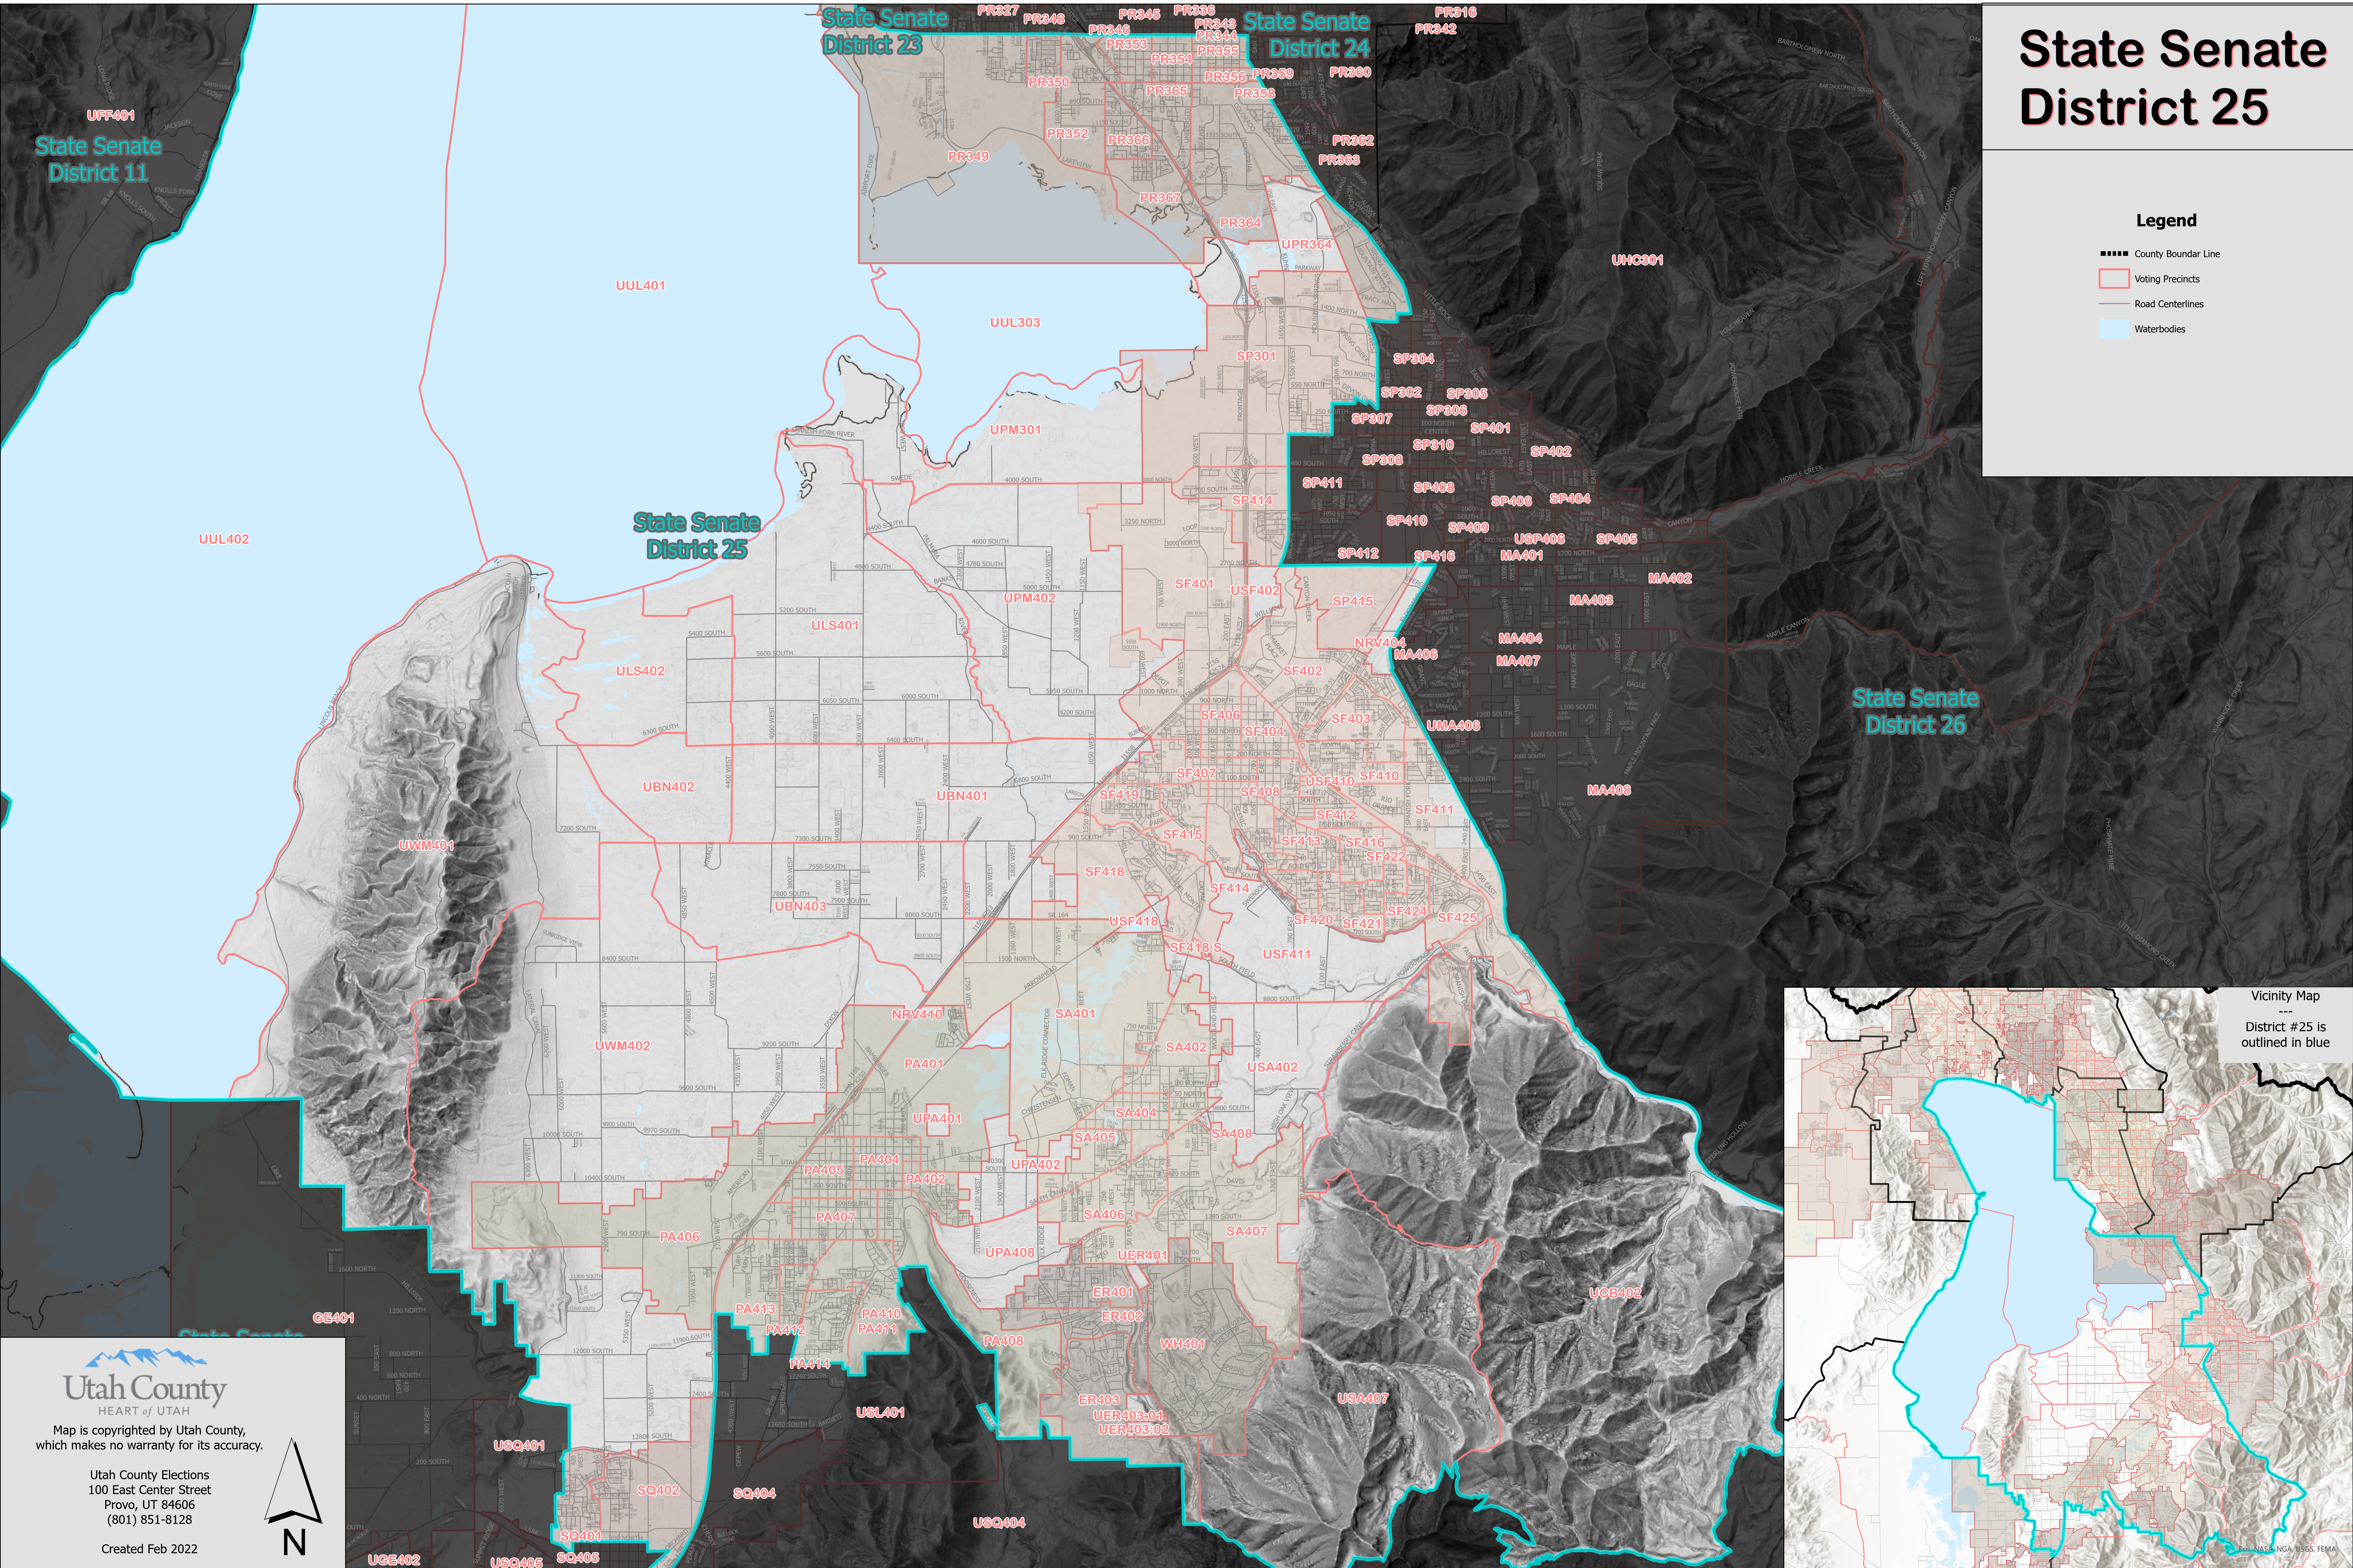

State Senate District 25

Legend

- County Boundar Line
- Voting Precincts
- Road Centerlines
- Waterbodies

Utah County
HEART of UTAH

Map is copyrighted by Utah County, which makes no warranty for its accuracy.

Utah County Elections
100 East Center Street
Provo, UT 84606
(801) 851-8128

Created Feb 2022