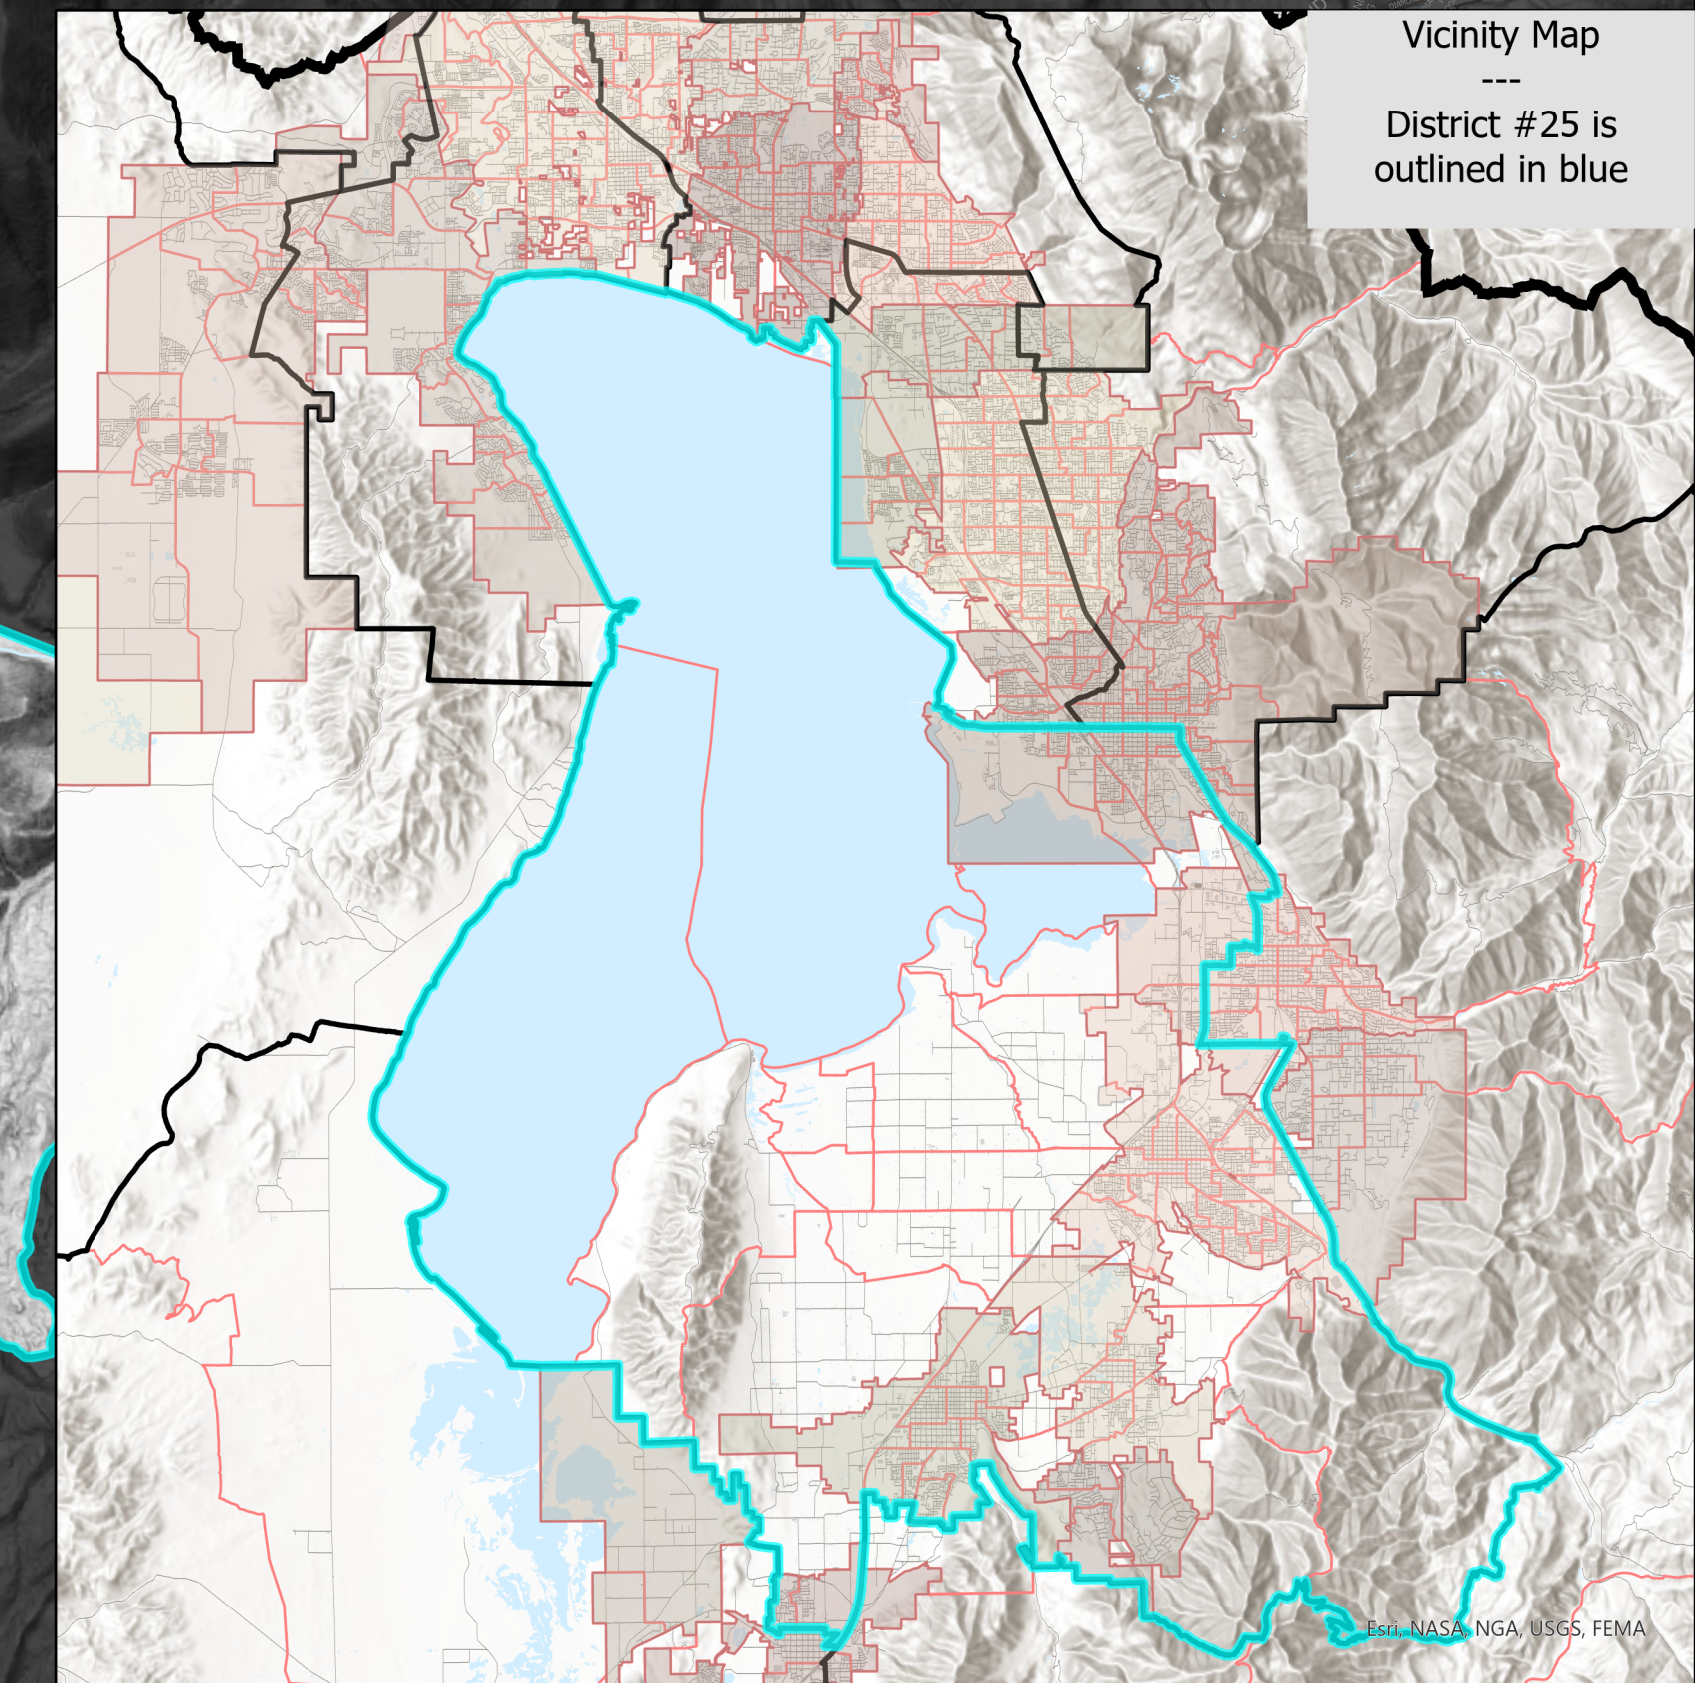

State Senate District 25

Legend

- County Boundar Line
- Voting Precincts
- Road Centerlines
- Waterbodies

Utah County
HEART of UTAH

Map is copyrighted by Utah County, which makes no warranty for its accuracy.

Utah County Elections
100 East Center Street
Provo, UT 84606
(801) 851-8128

Created Feb 2022