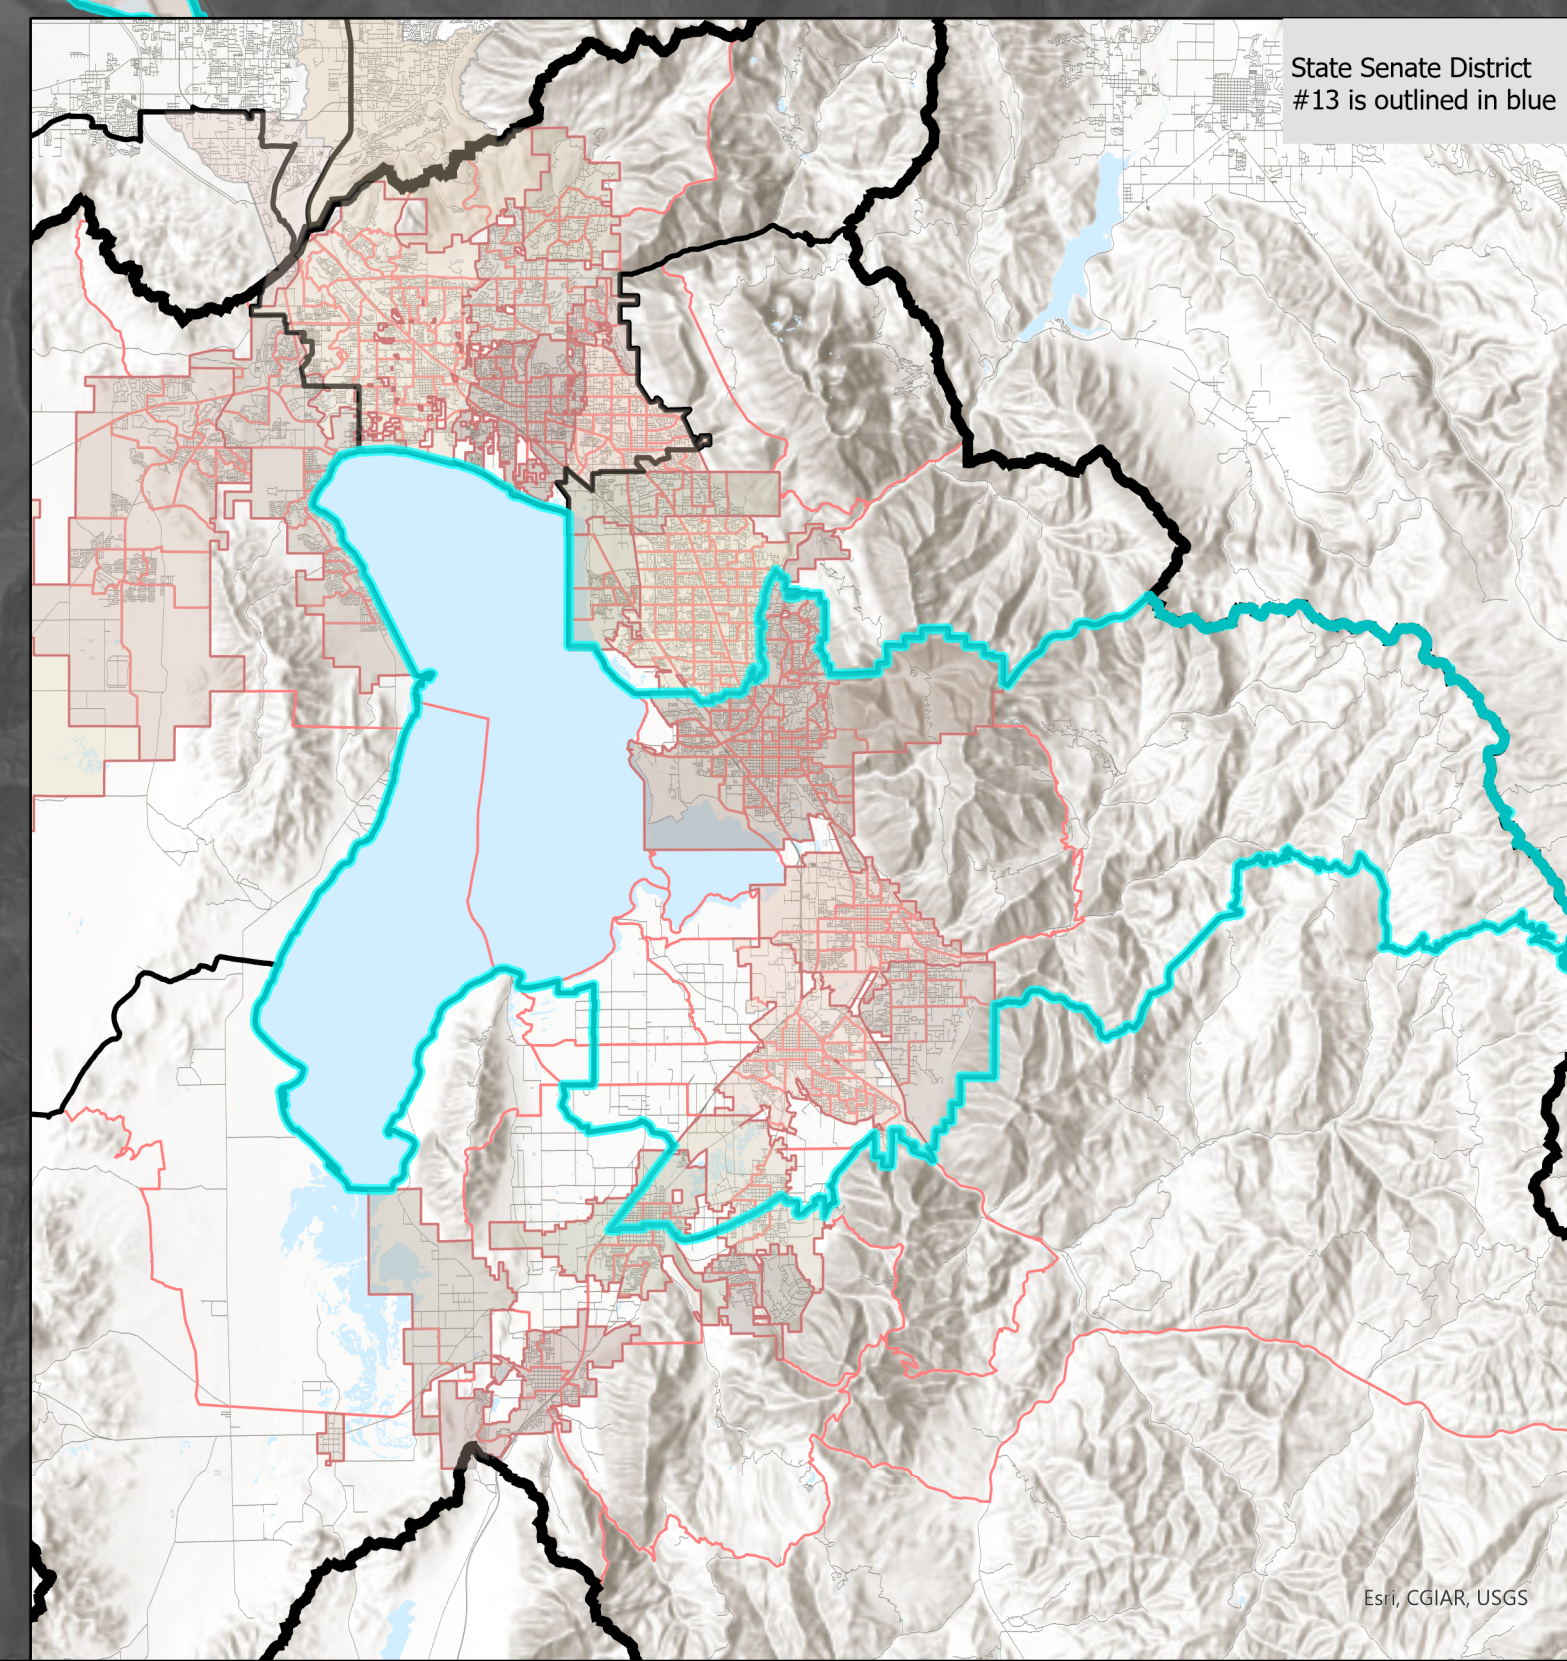

State Senate District 13

Legend

- County Boundar Line
- Voting Precincts
- Road Centerlines
- Waterbodies

N

Map is copyrighted by Utah County, which makes no warranty for its accuracy.

Utah County Elections
100 East Center Street
Provo, UT 84606
(801) 851-8128

Created Feb 2022

Enr. CD/AR, US/65