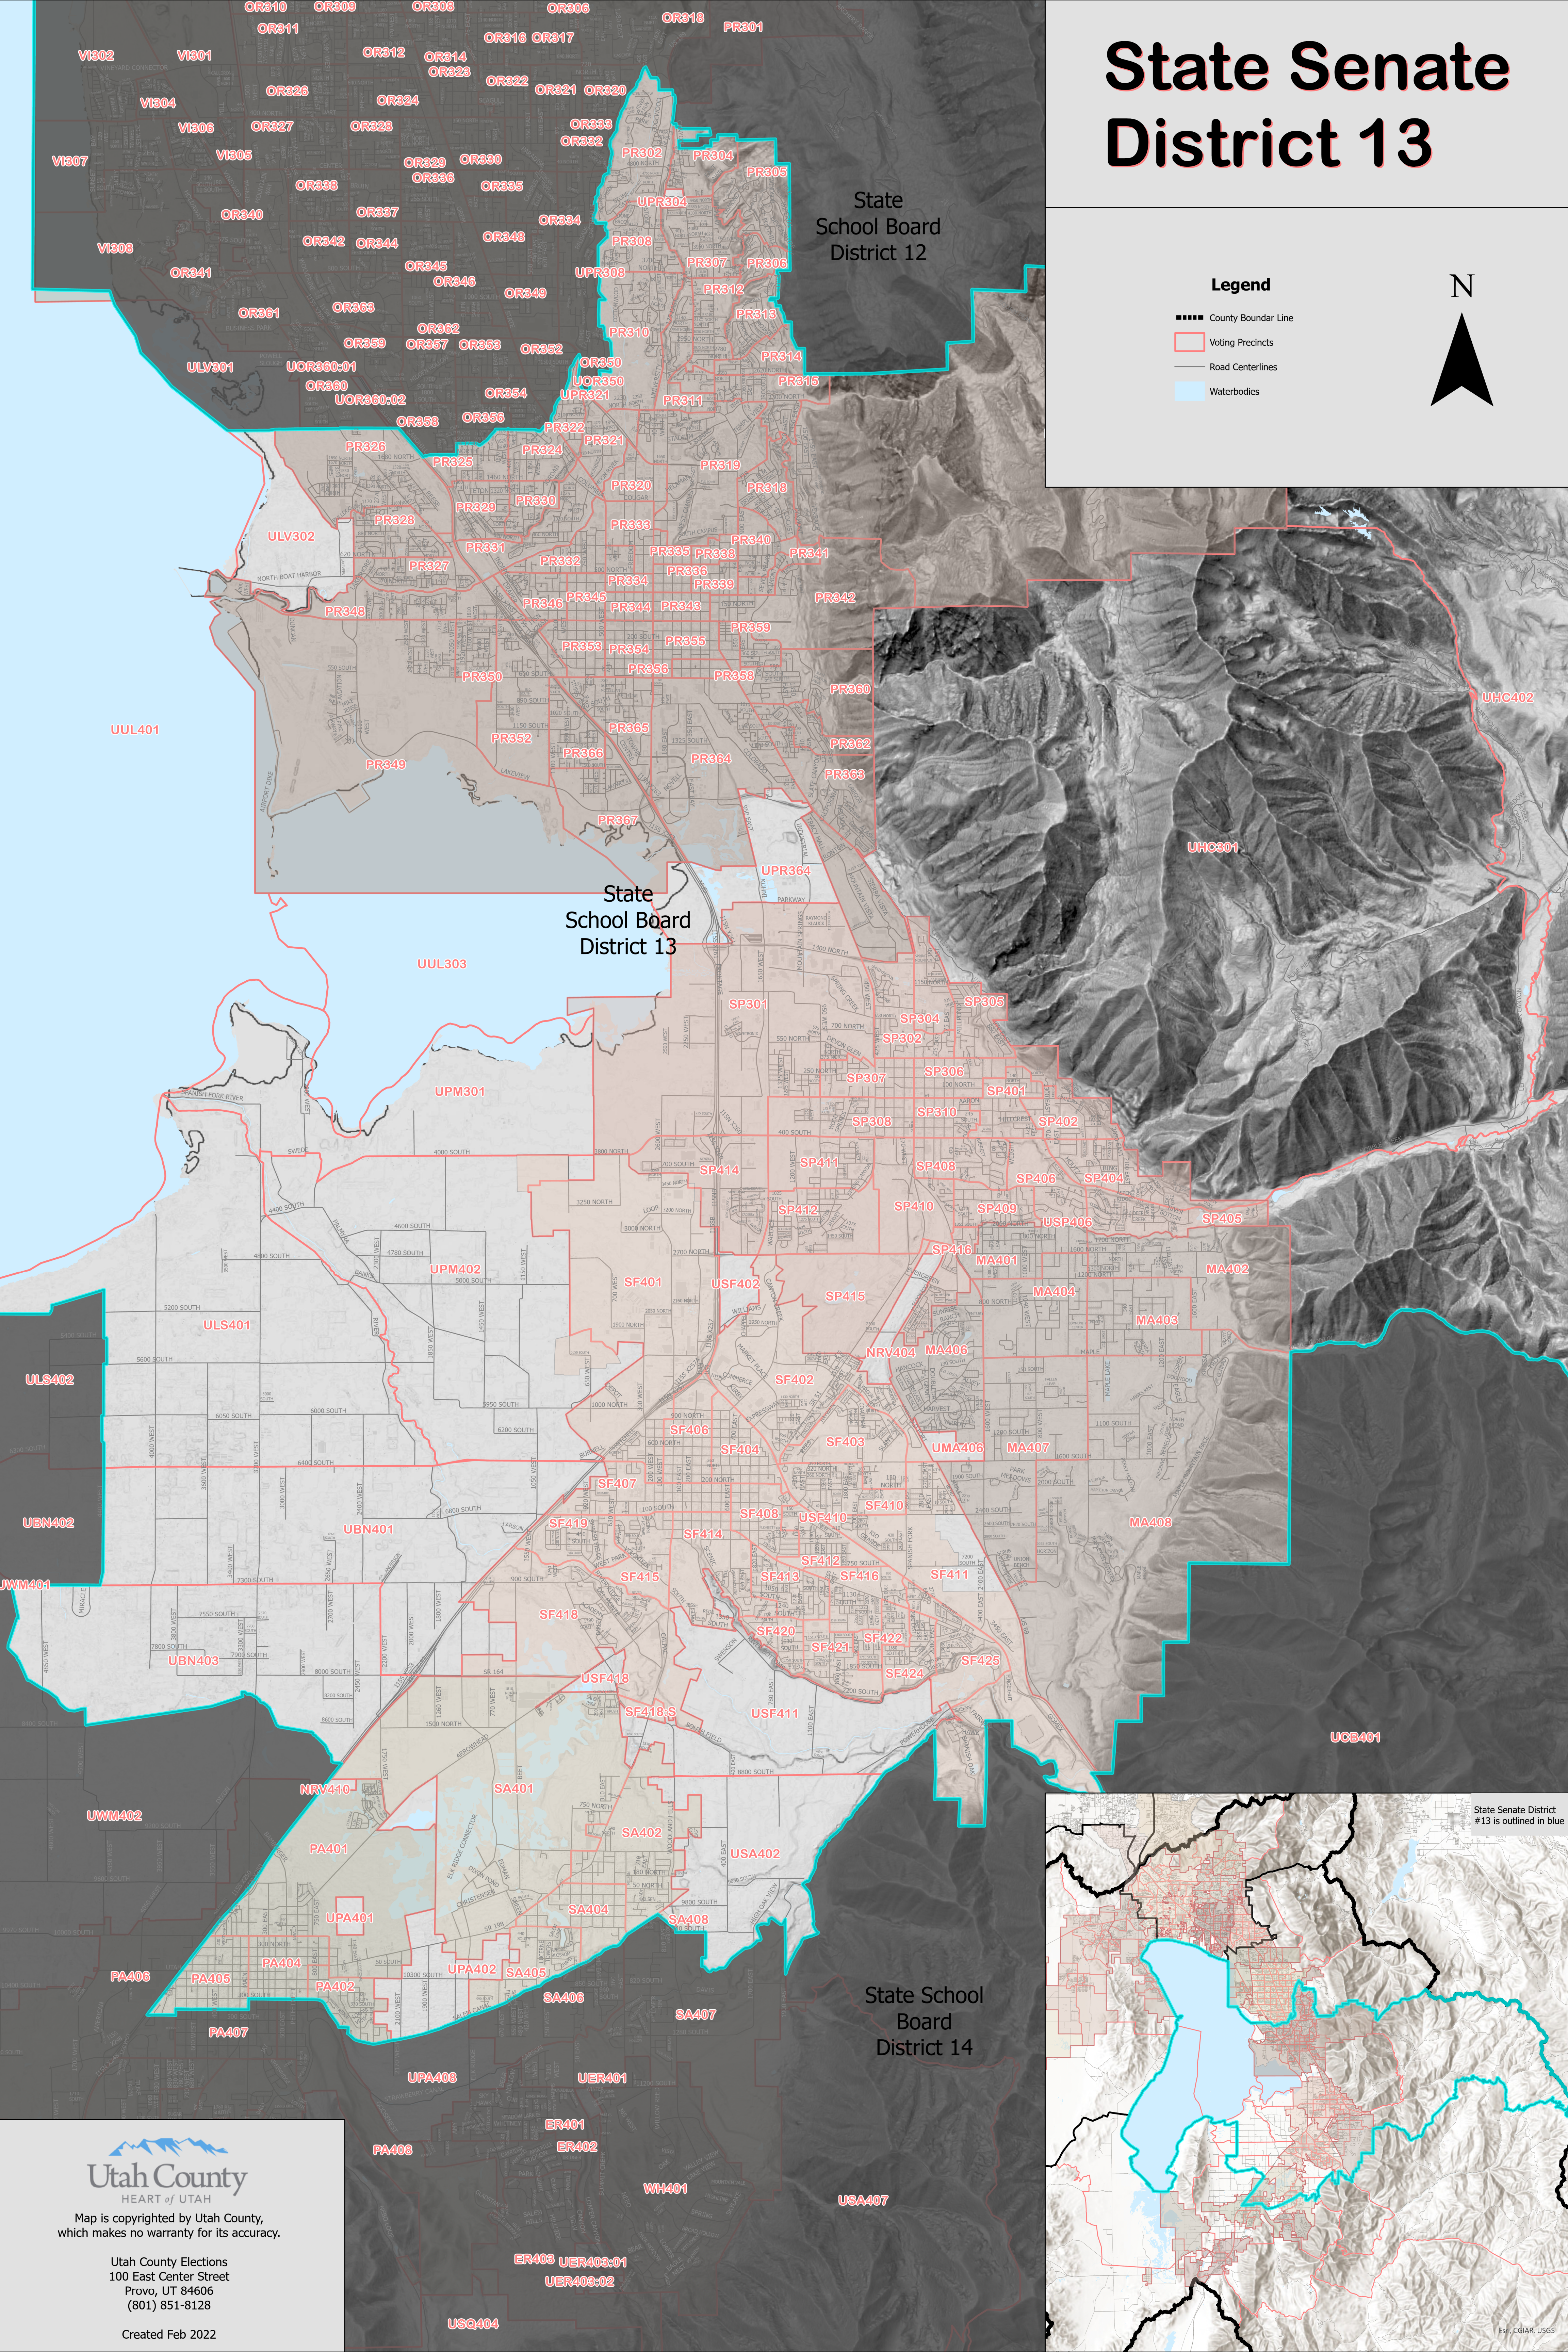

State Senate District 13

Legend

- County Boundar Line
- Voting Precincts
- Road Centerlines
- Waterbodies

N

Map is copyrighted by Utah County, which makes no warranty for its accuracy.

Utah County Elections
100 East Center Street
Provo, UT 84606
(801) 851-8128

Created Feb 2022

Enr. CD/AR, US/65