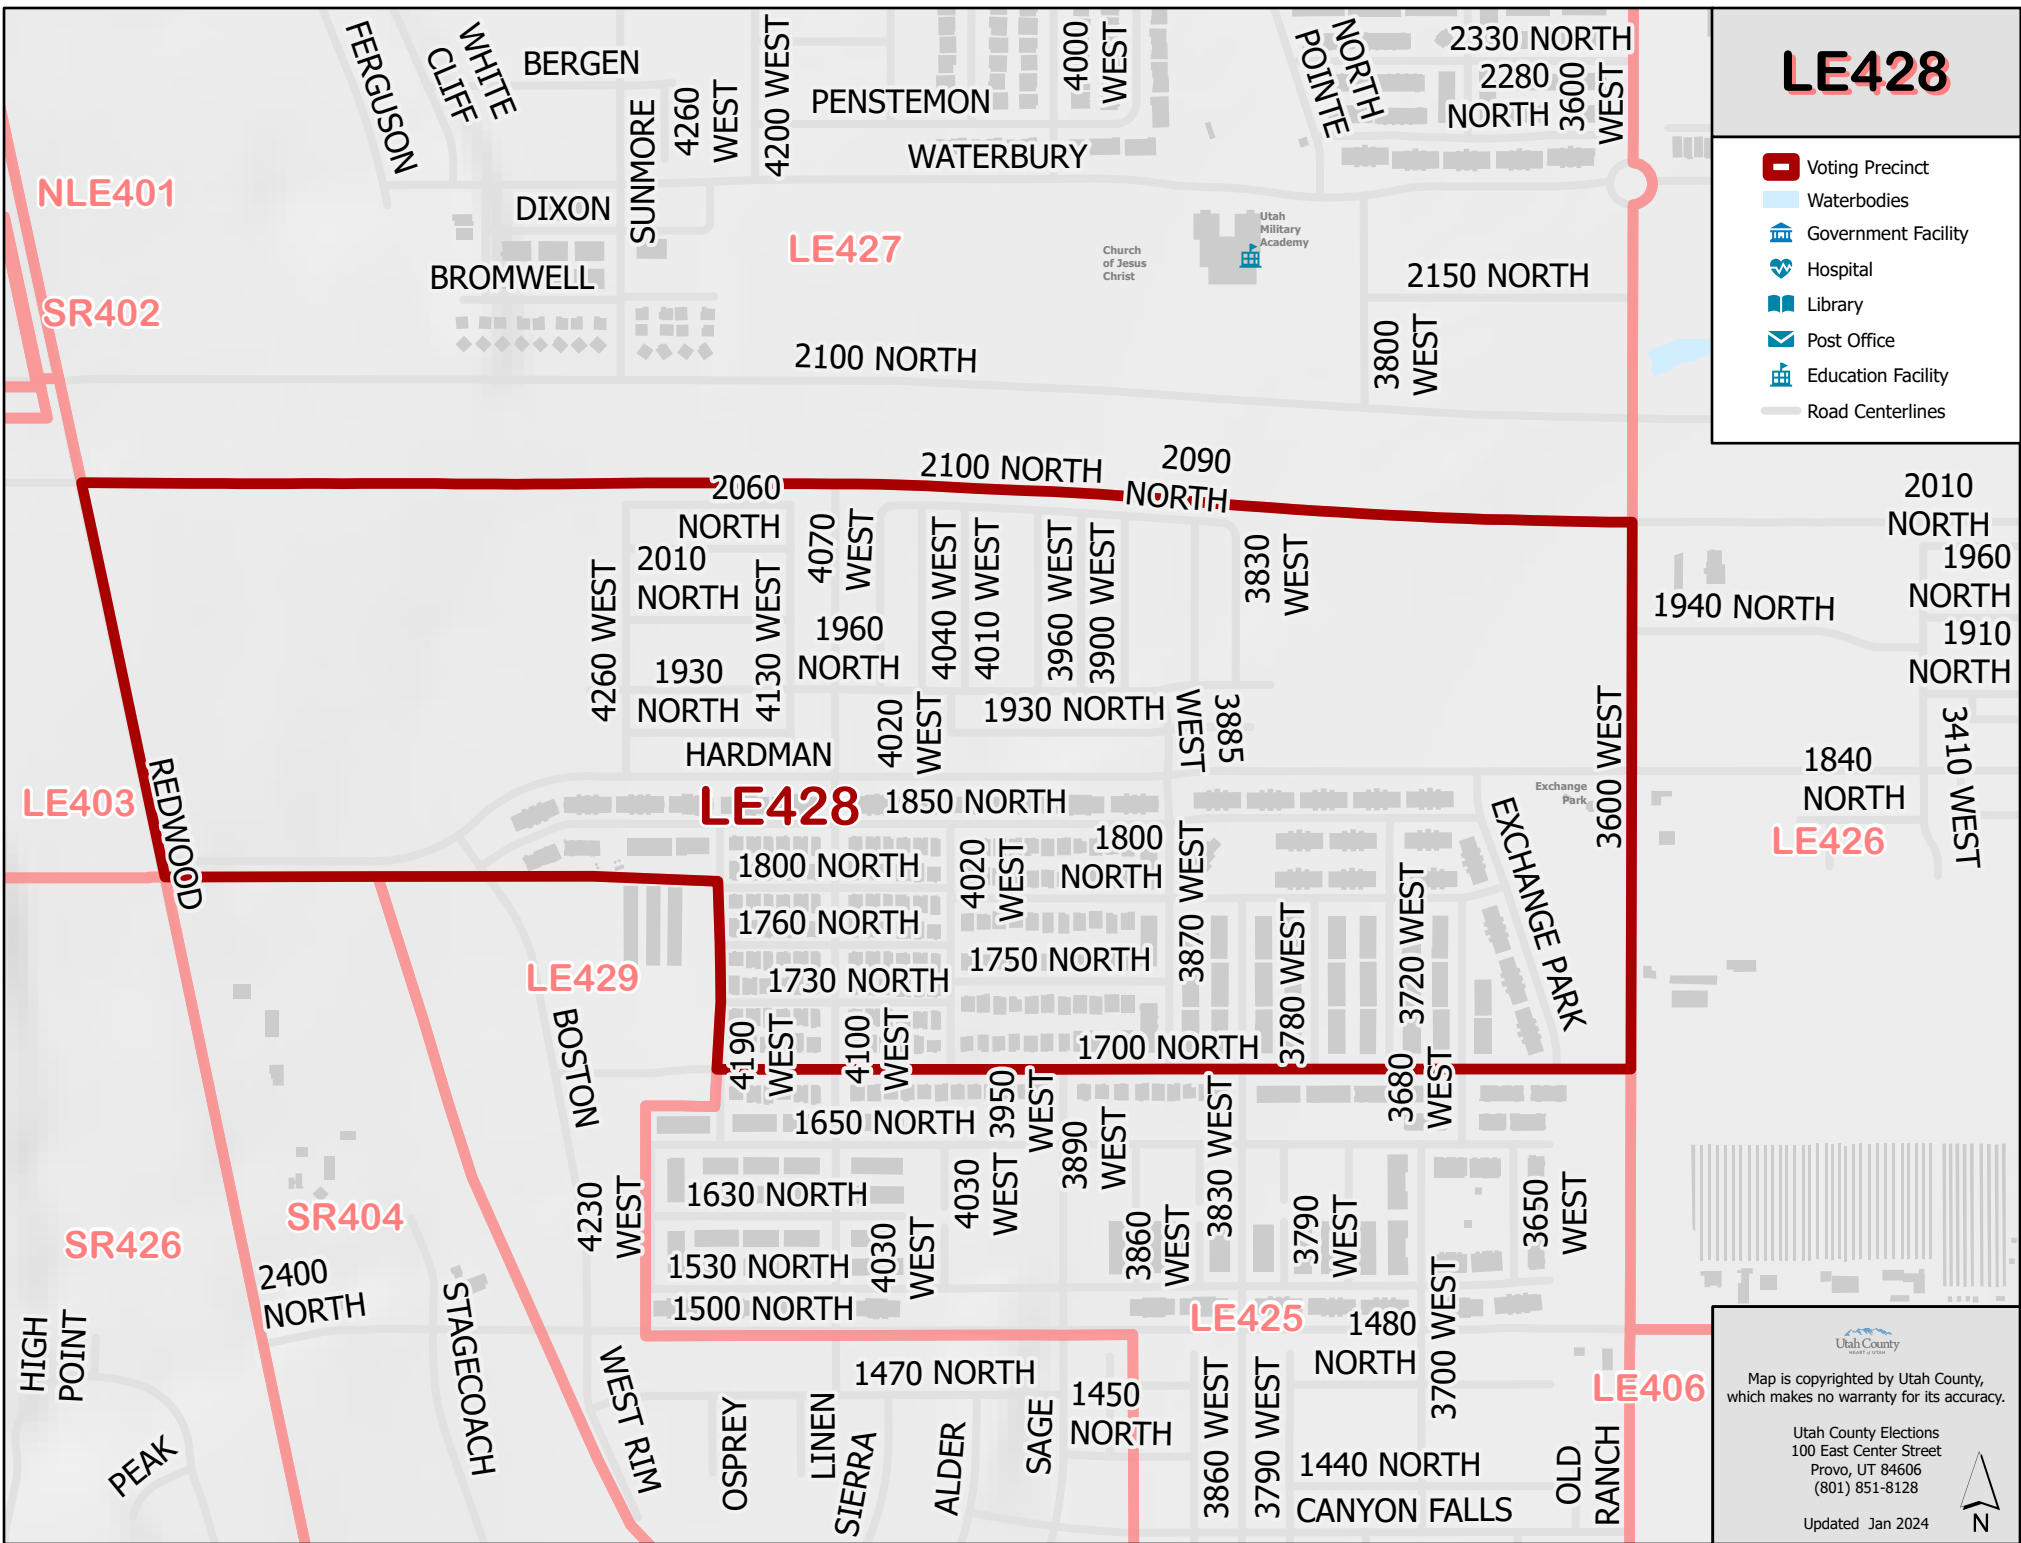

# LE428

-  Voting Precinct
-  Waterbodies
-  Government Facility
-  Hospital
-  Library
-  Post Office
-  Education Facility
-  Road Centerlines

Map is copyrighted by Utah County, which makes no warranty for its accuracy.

Utah County Elections  
 100 East Center Street  
 Provo, UT 84606  
 (801) 851-8128

Updated Jan 2024