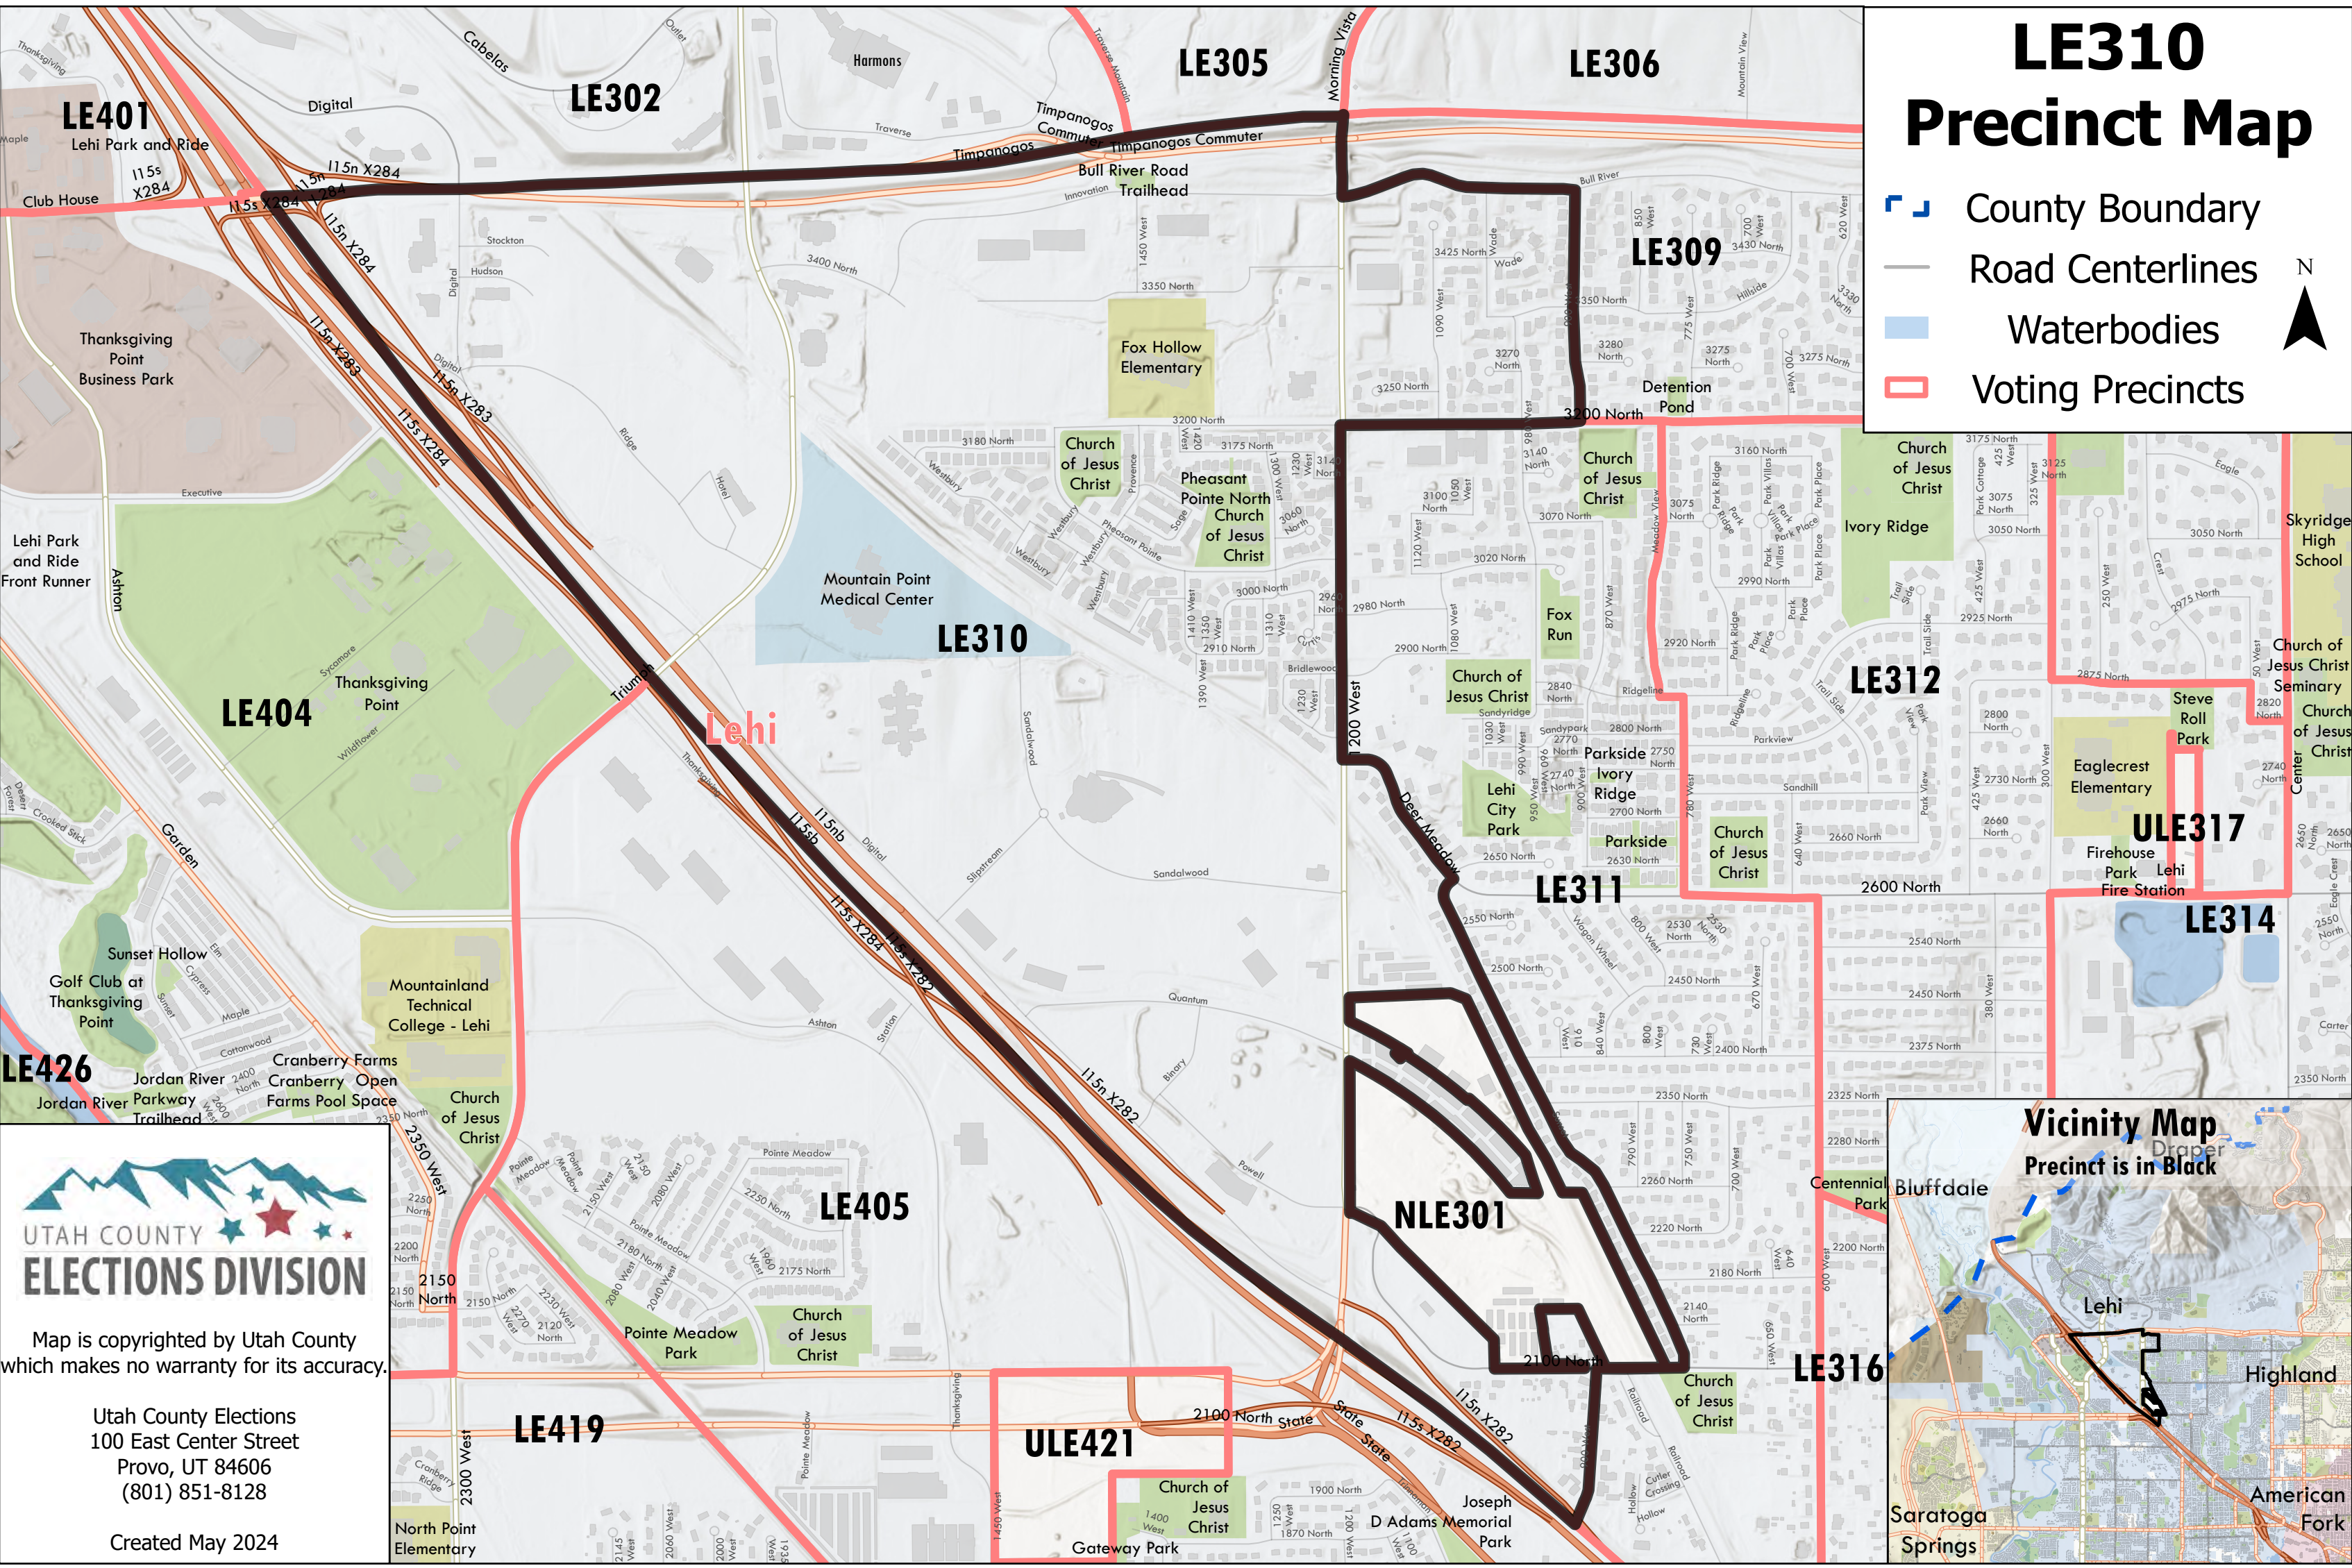

LE310 Precinct Map

-  County Boundary
-  Road Centerlines
-  Waterbodies
-  Voting Precincts

Map is copyrighted by Utah County which makes no warranty for its accuracy.

Utah County Elections
100 East Center Street
Provo, UT 84606
(801) 851-8128