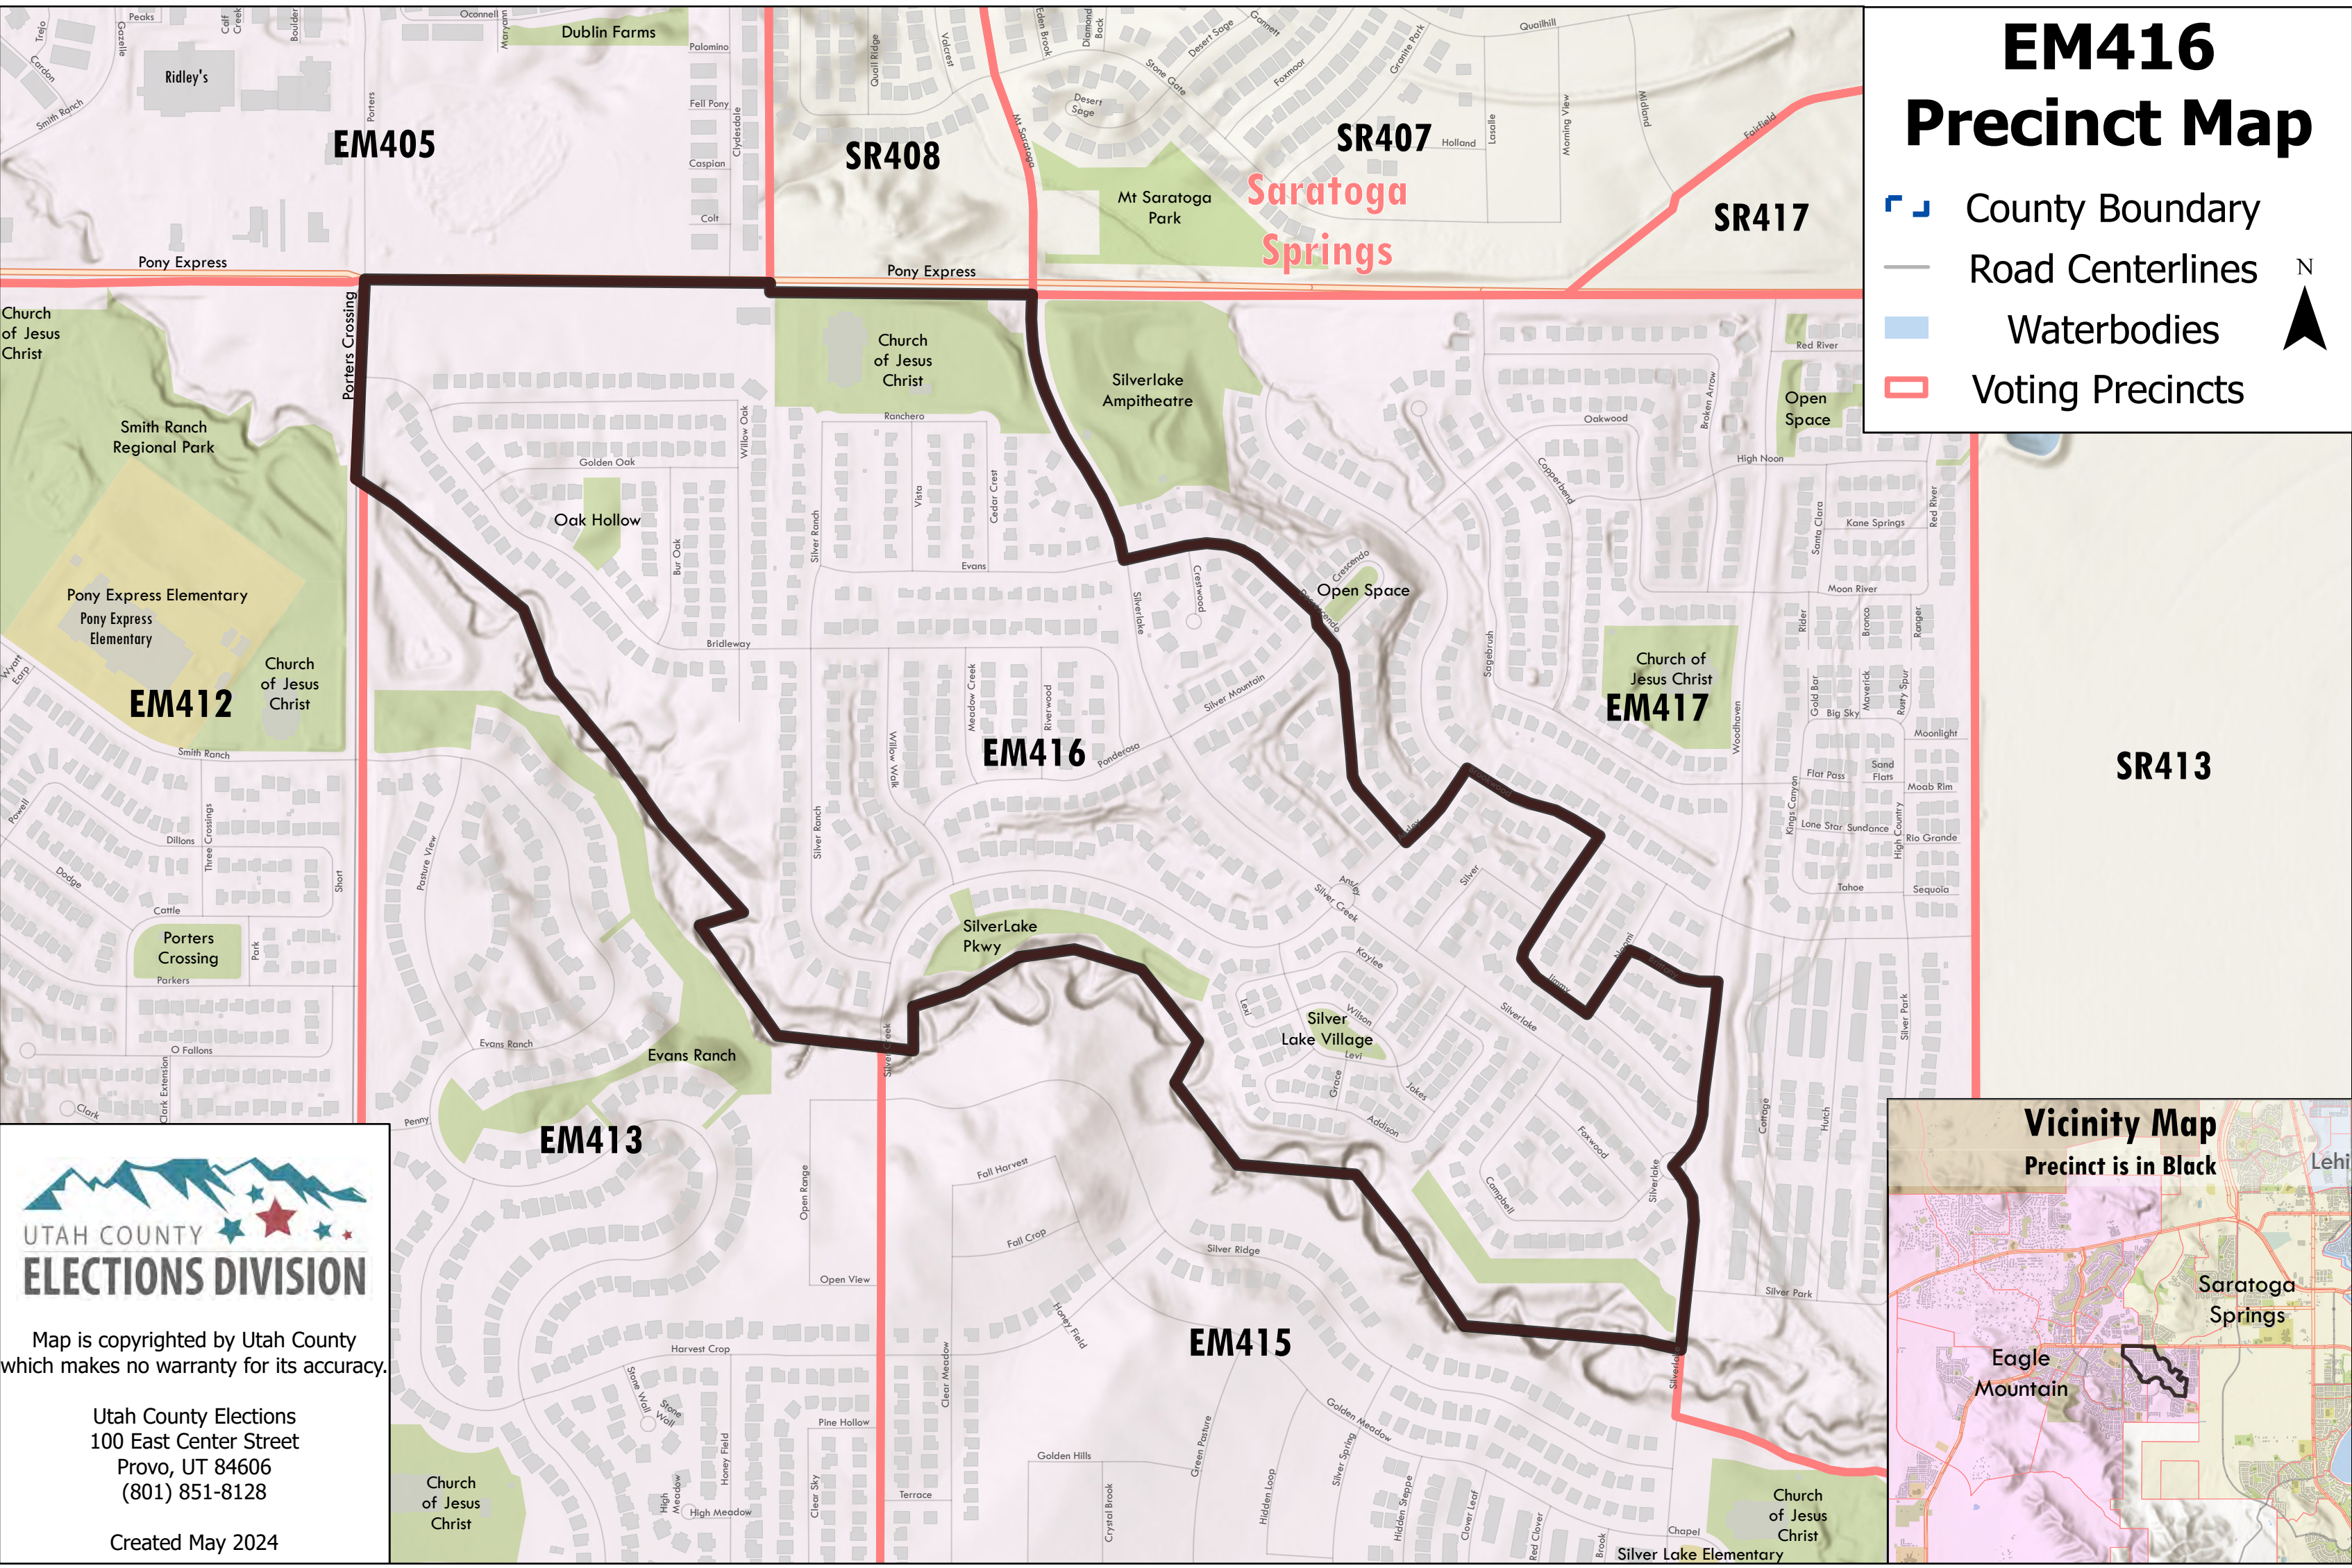

# EM416 Precinct Map

-  County Boundary
-  Road Centerlines
-  Waterbodies
-  Voting Precincts

Map is copyrighted by Utah County which makes no warranty for its accuracy.

Utah County Elections  
100 East Center Street  
Provo, UT 84606  
(801) 851-8128