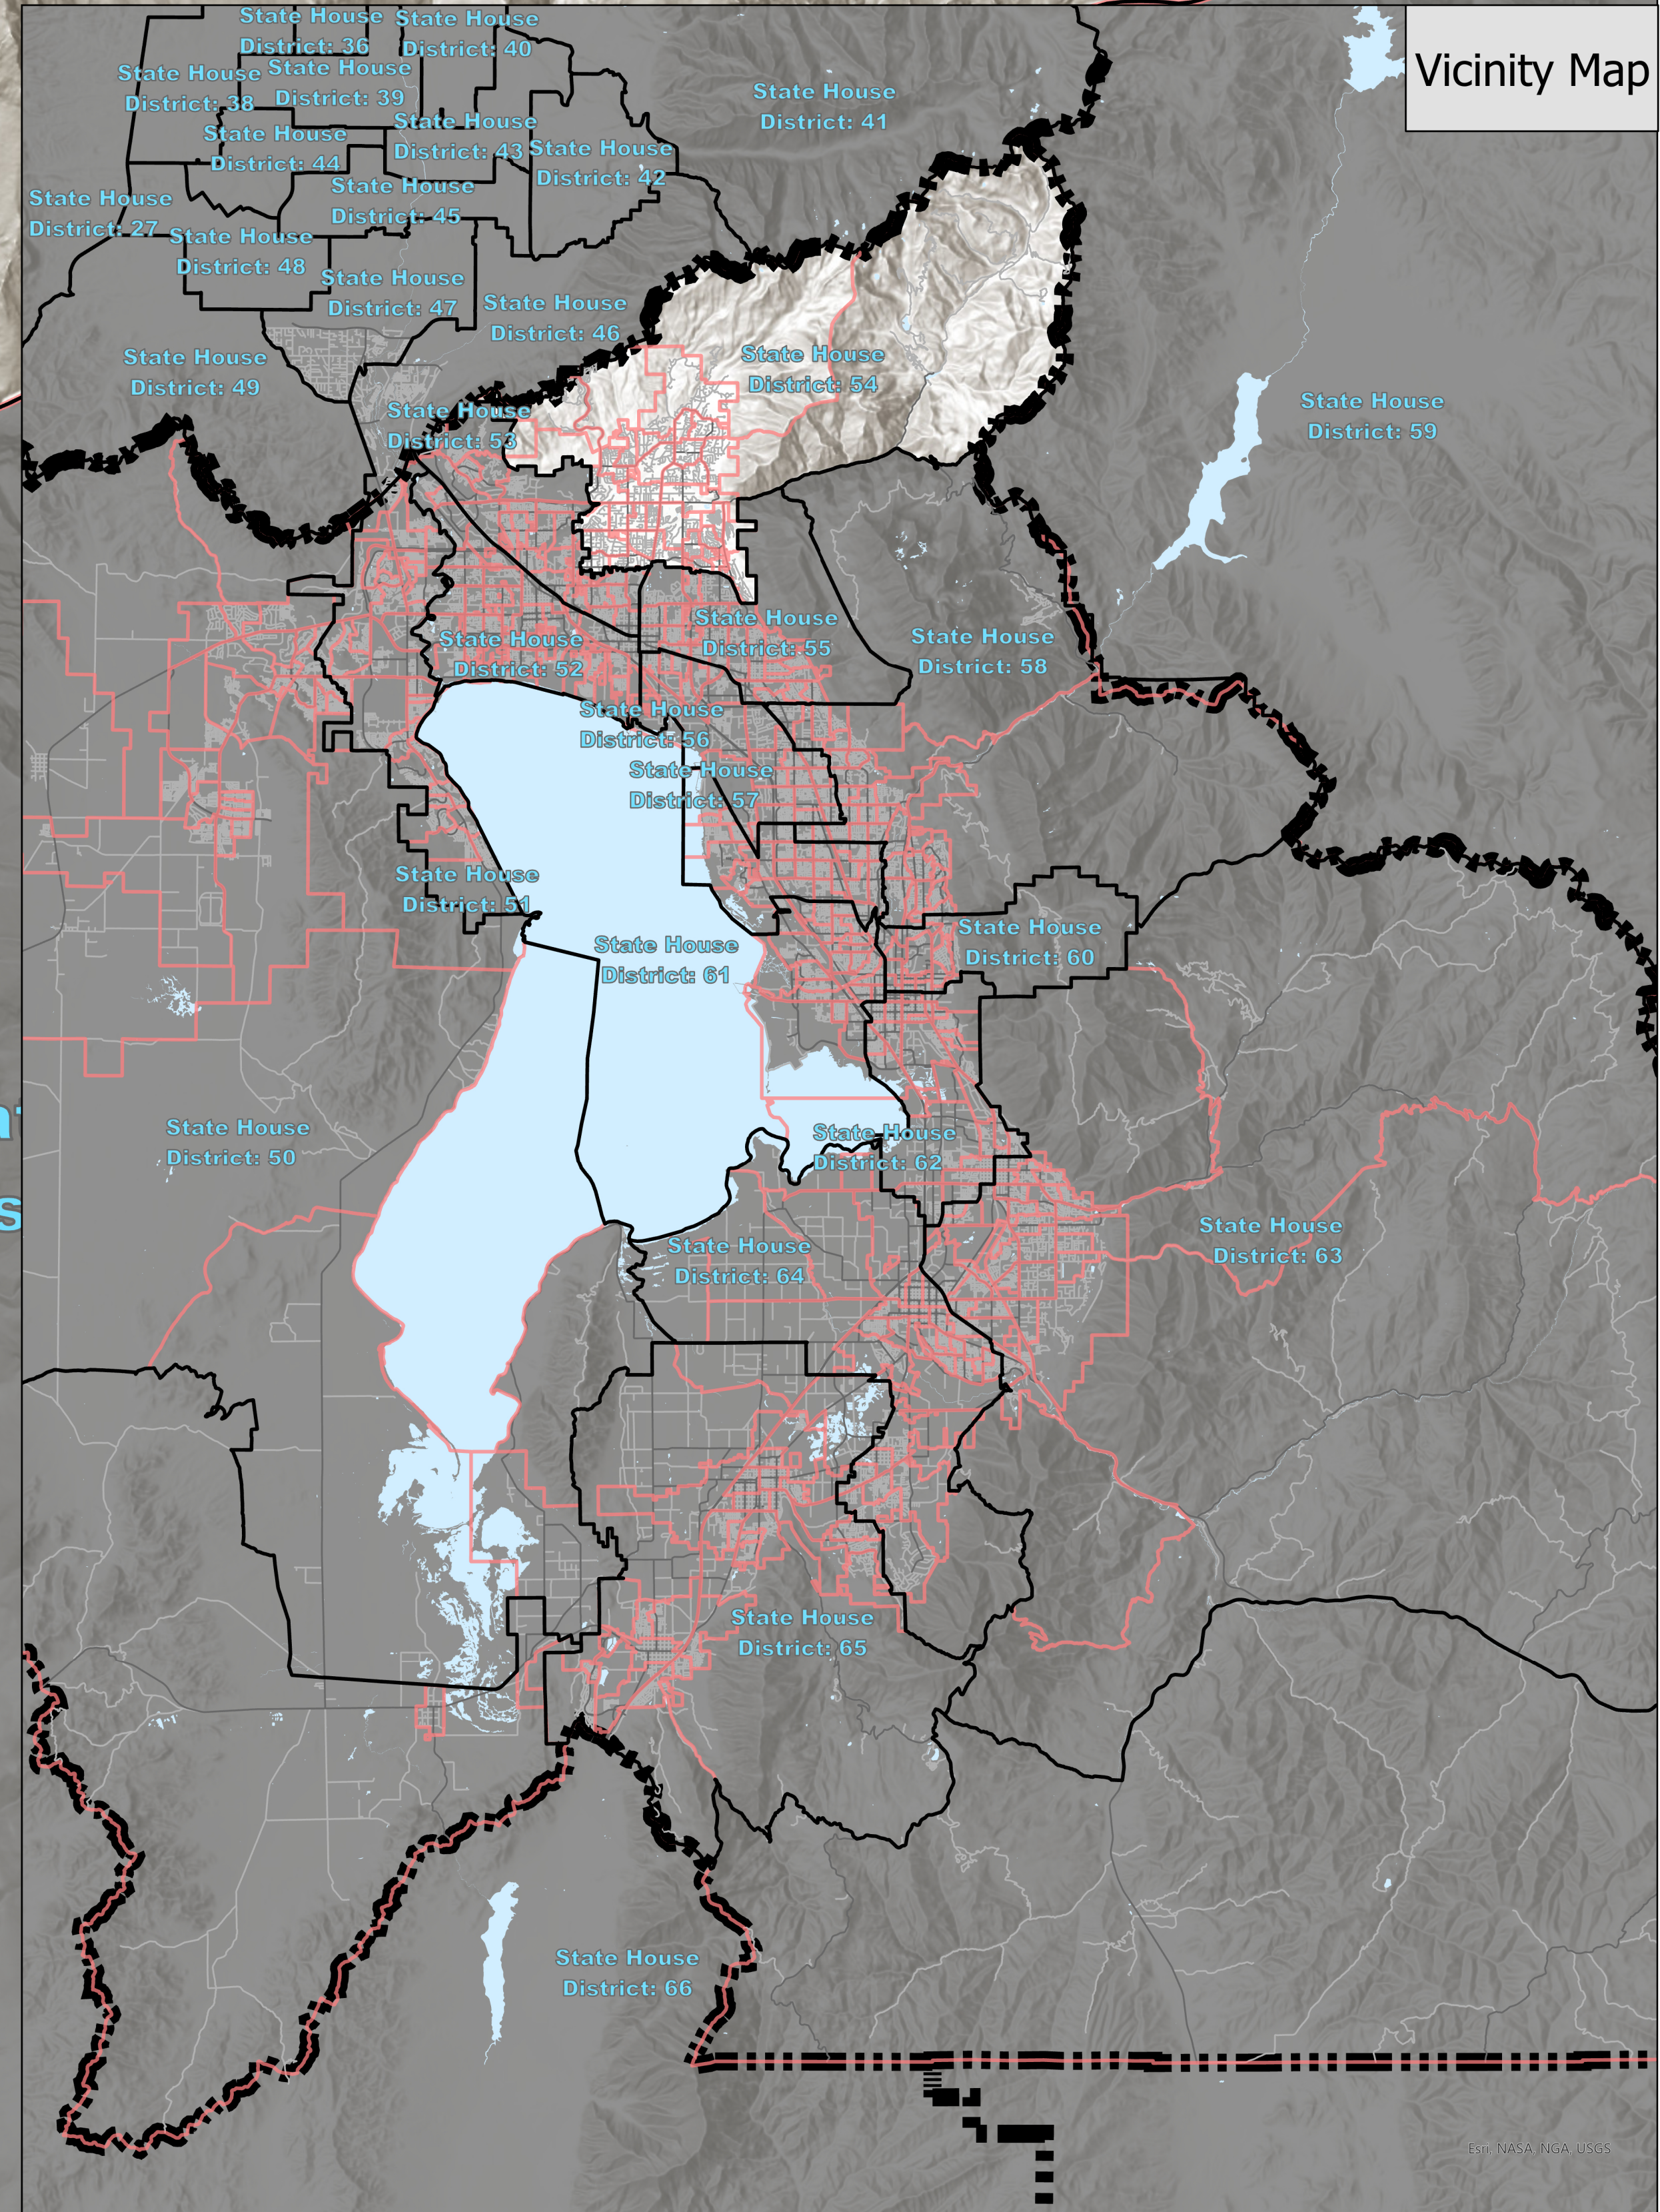

State House District 54

- State House Districts
- Voting Precincts
- Roads
 - Major
 - Minor
- Waterbodies
- County Boundary

Utah County
Map is copyrighted by Utah County, which makes no warranty for its accuracy.
Utah County Elections
100 East Center Street
Provo, UT 84606
(801) 851-8128
Updated Feb 2024