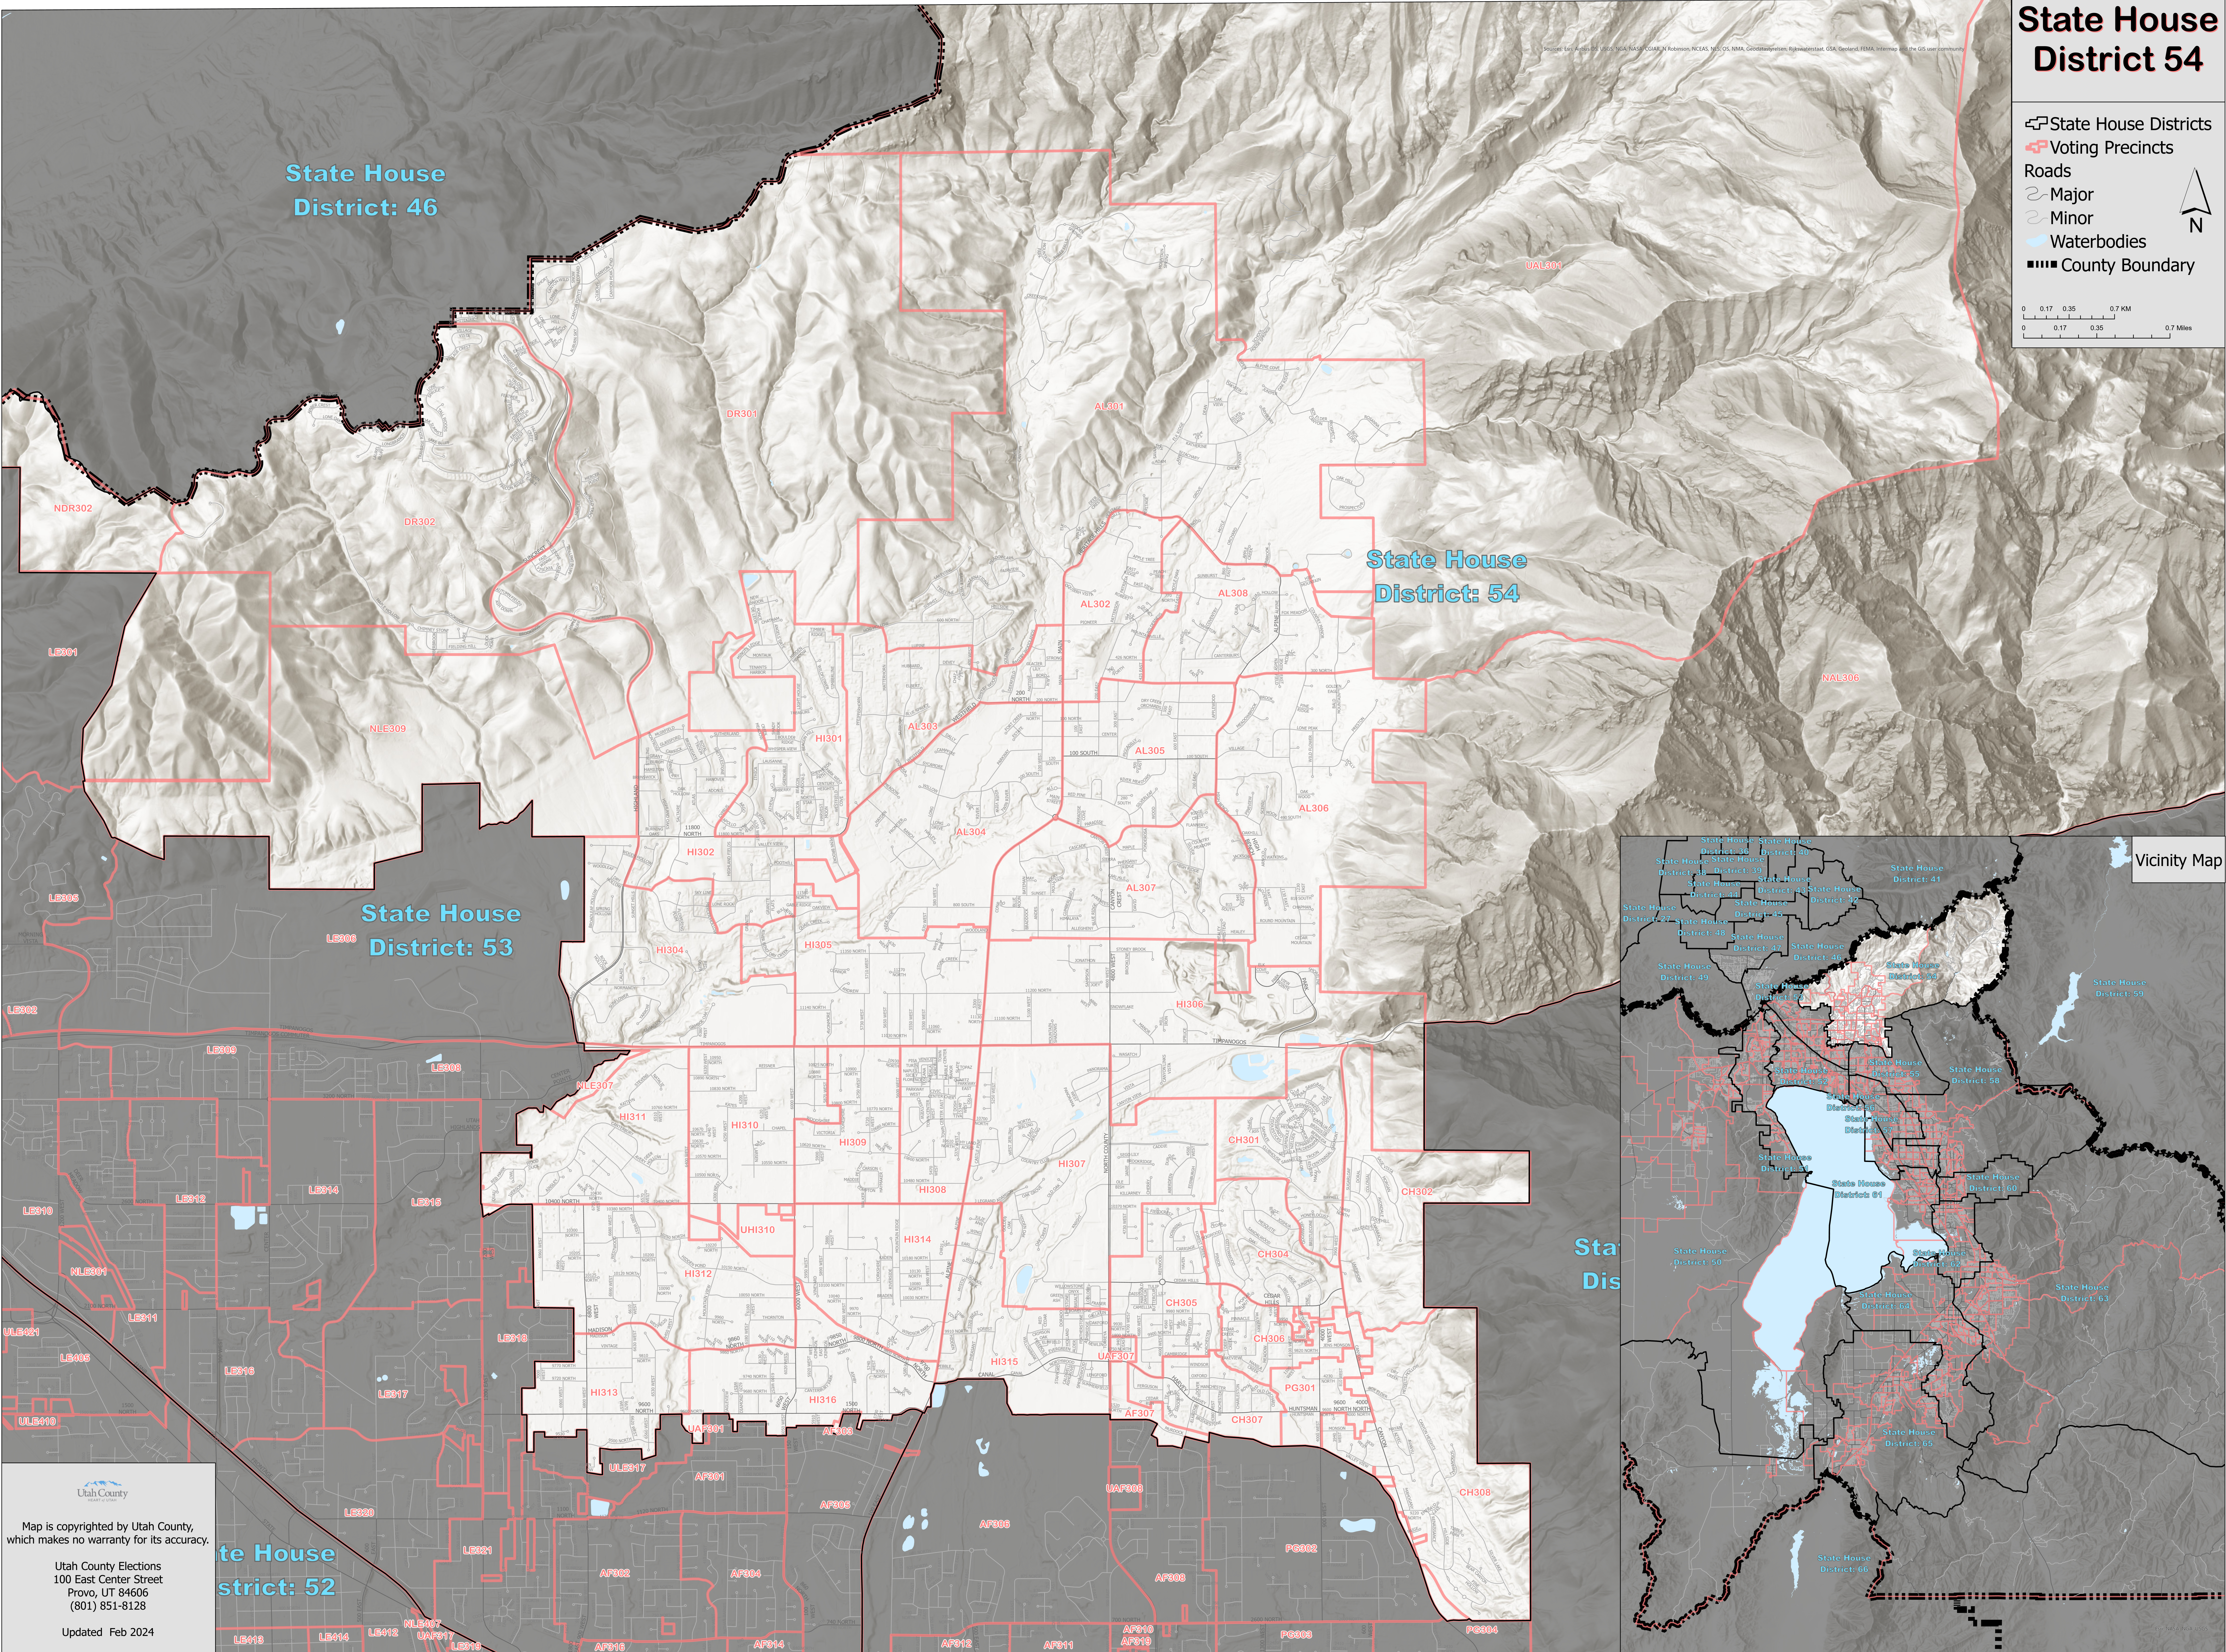

State House District 54

- State House Districts
- Voting Precincts
- Roads
 - Major
 - Minor
- Waterbodies
- County Boundary

Utah County
Map is copyrighted by Utah County, which makes no warranty for its accuracy.
Utah County Elections
100 East Center Street
Provo, UT 84606
(801) 851-8128
Updated Feb 2024