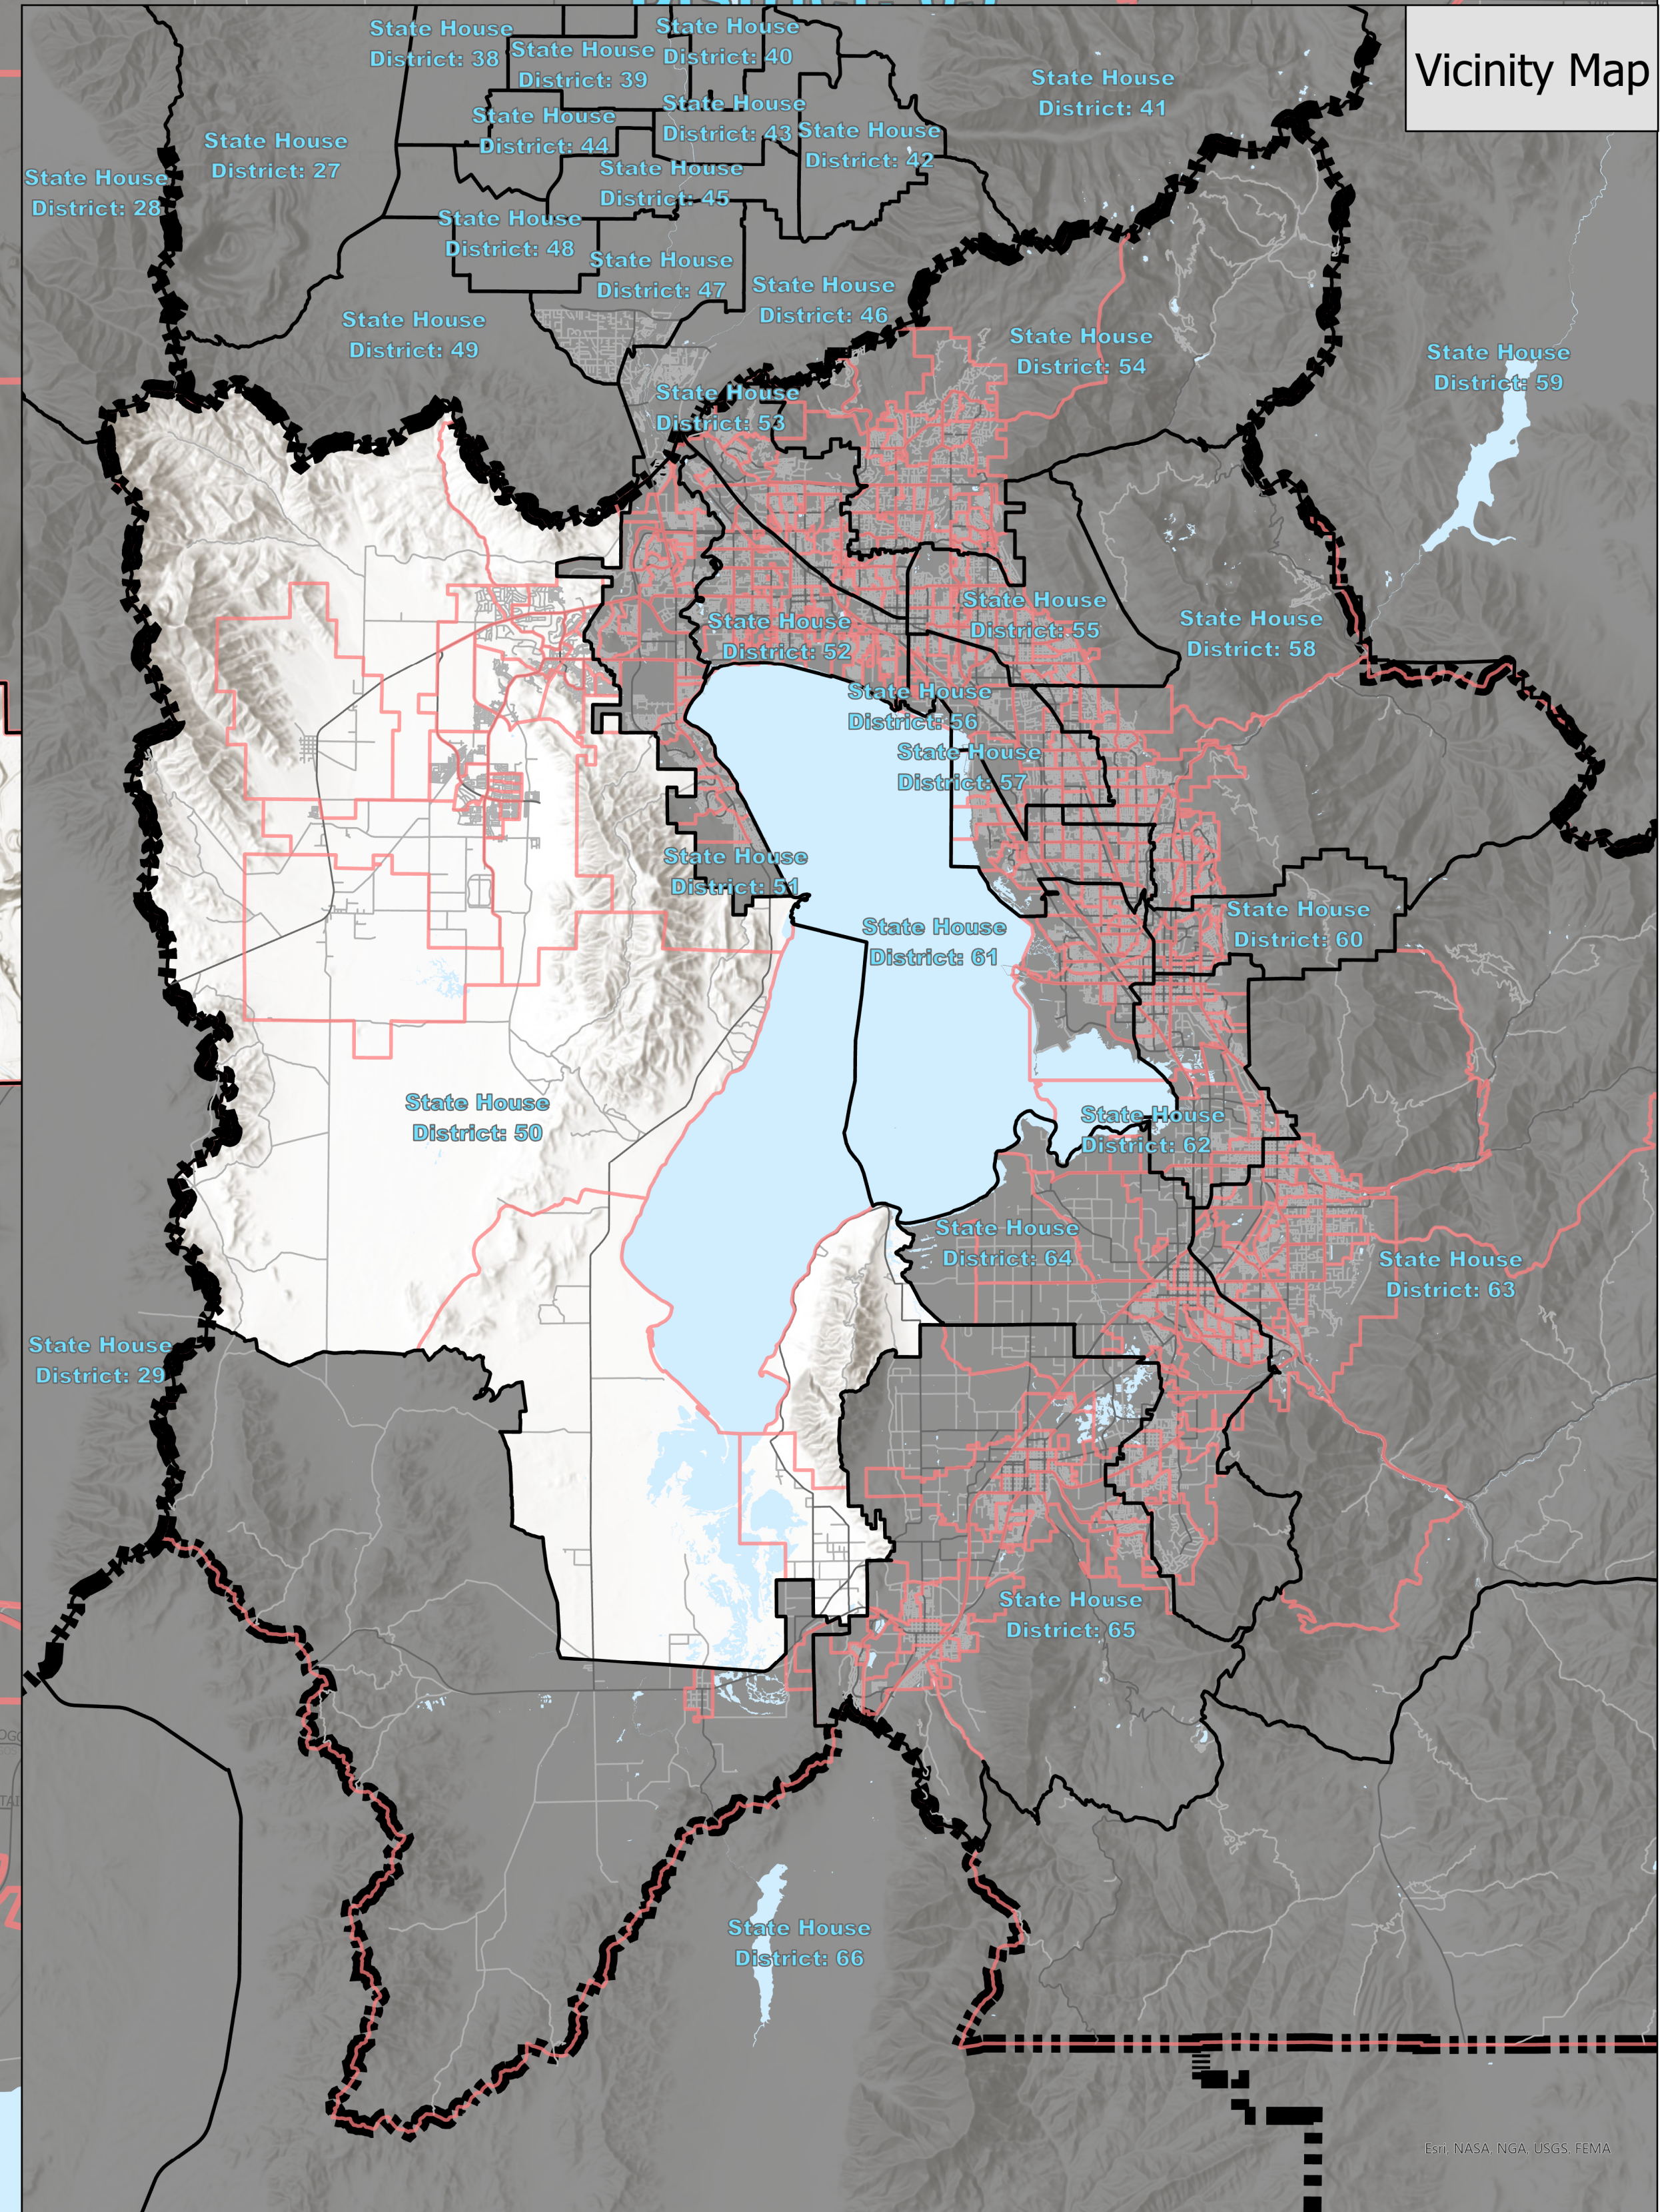

# State House District 50 (Southern area)

- State House Districts
- Voting Precincts
- Roads
  - Major
  - Minor
- Waterbodies
- County Boundary

Vicinity Map

  
Map is copyrighted by Utah County, which makes no warranty for its accuracy.  
Utah County Elections  
100 East Center Street  
Provo, UT 84606  
(801) 851-8128  
Updated Feb 2024