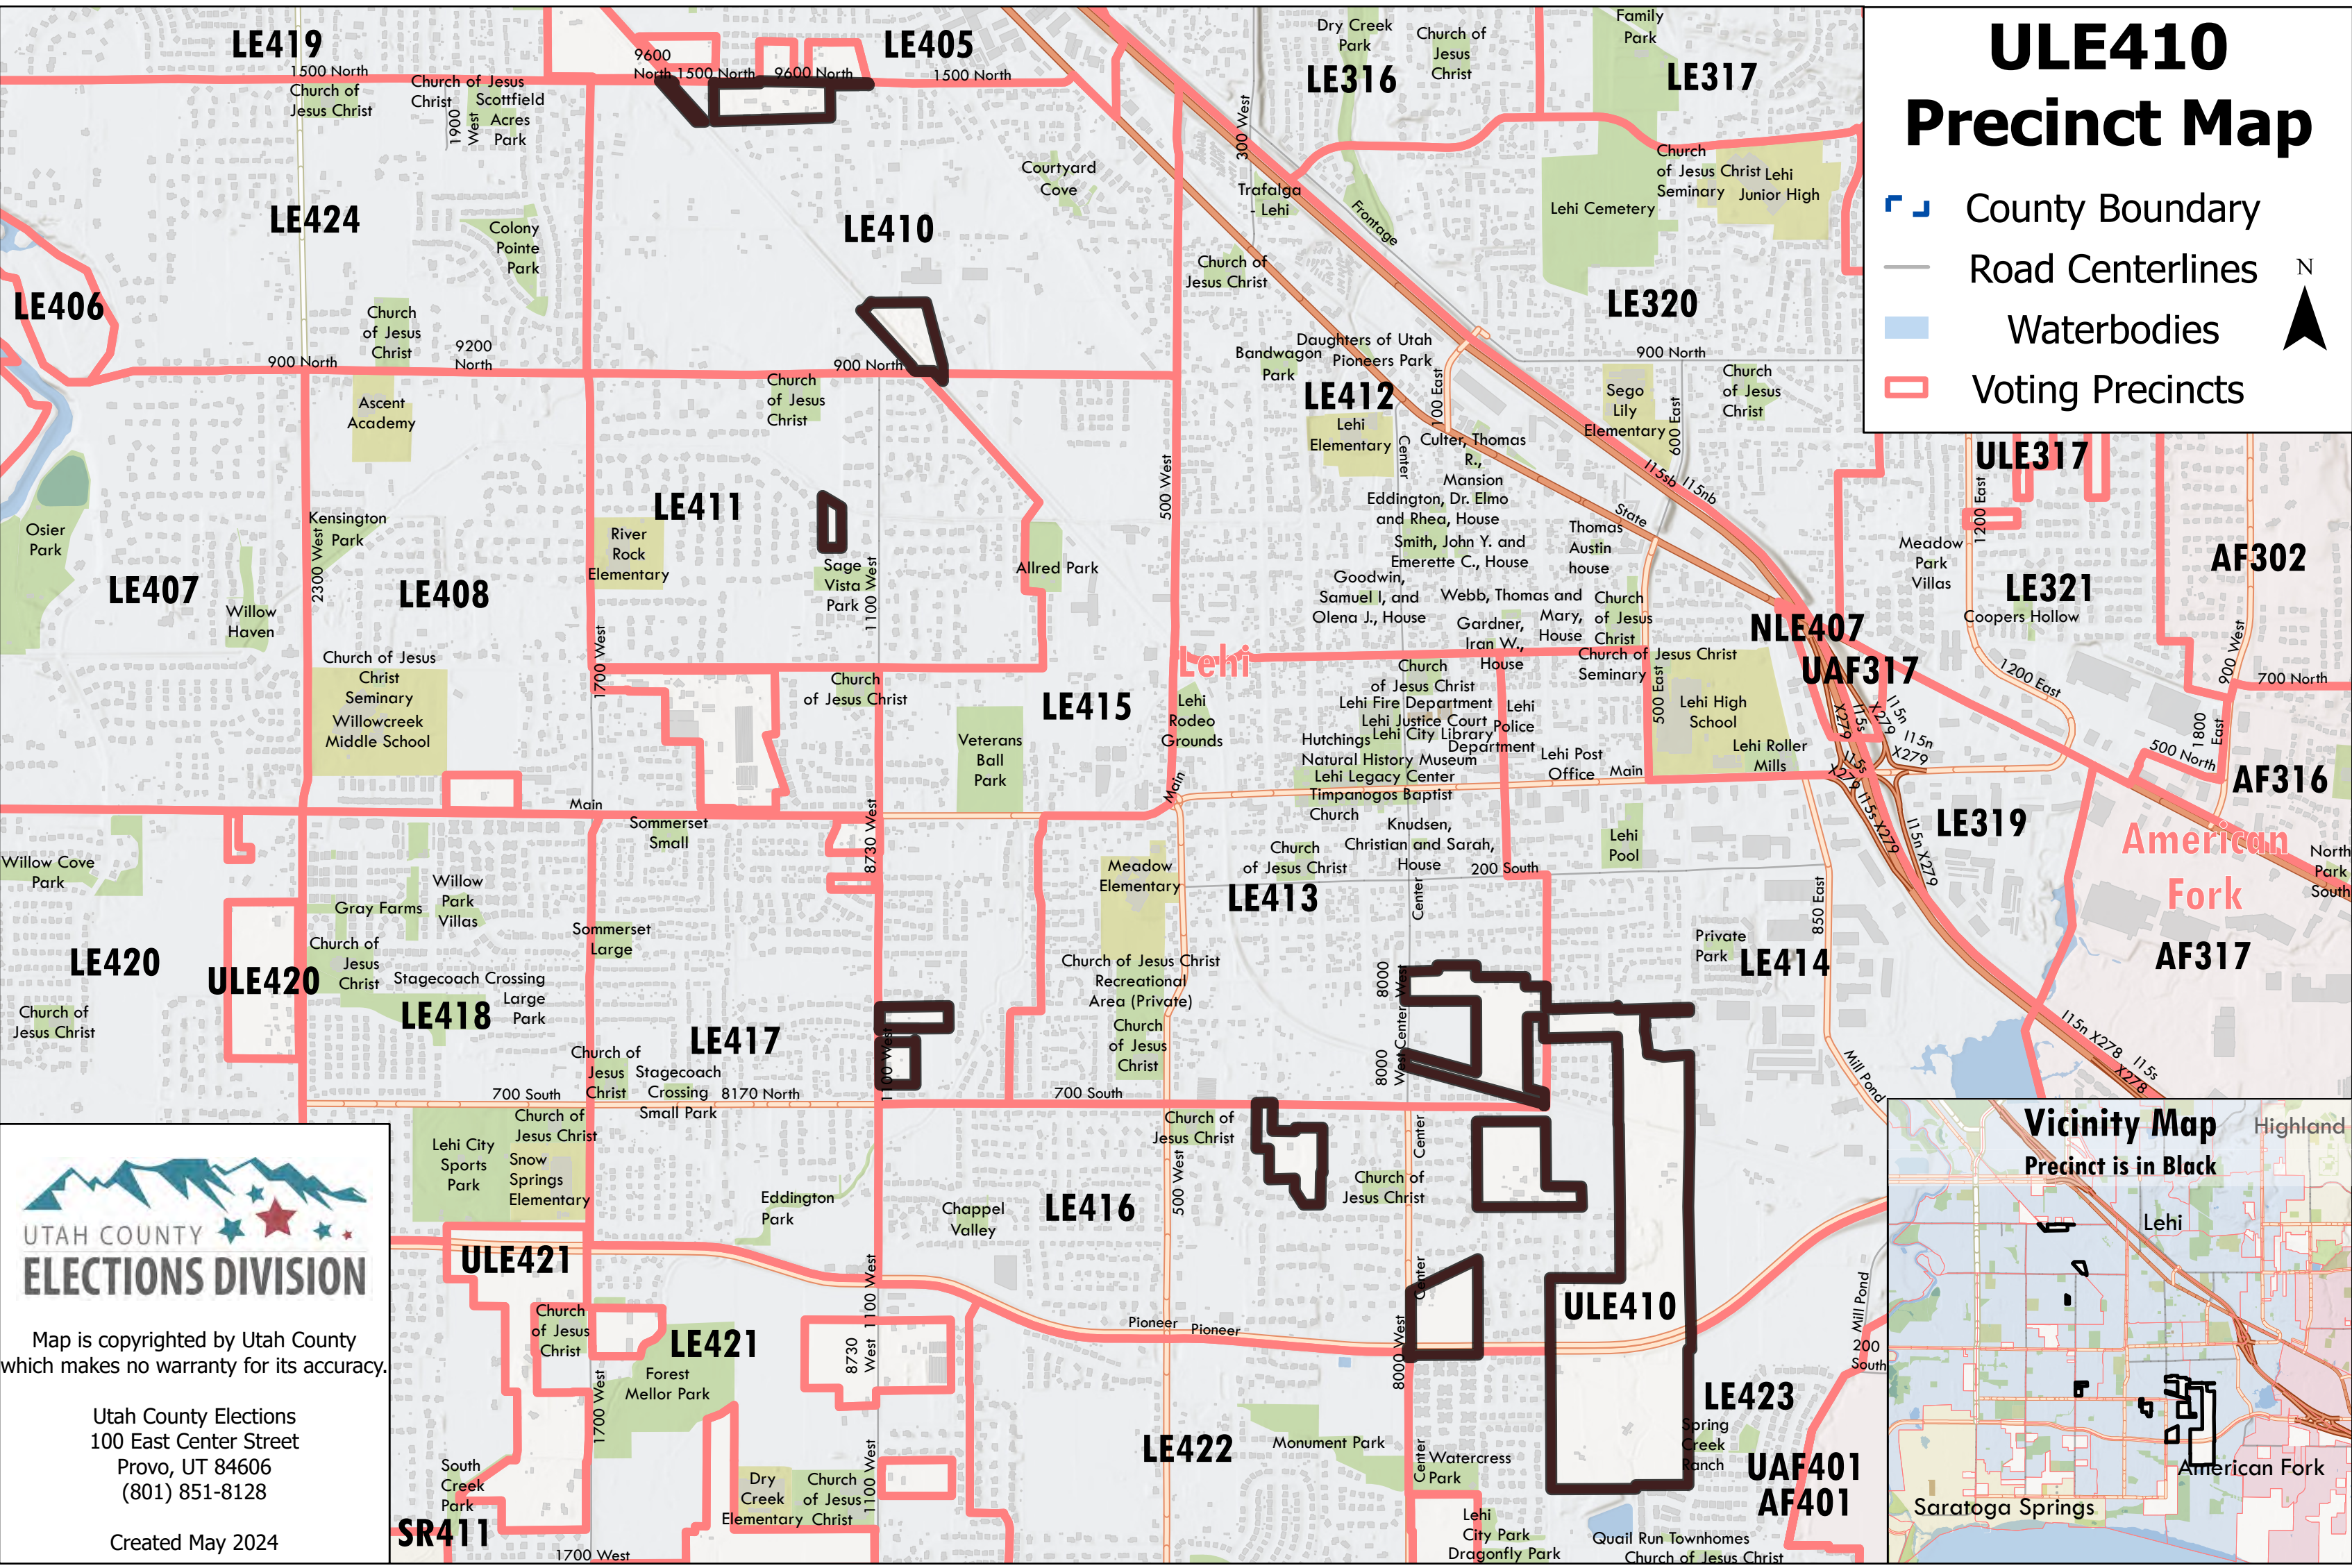

ULE410 Precinct Map

-  County Boundary
-  Road Centerlines
-  Waterbodies
-  Voting Precincts

UTAH COUNTY ELECTIONS DIVISION

Map is copyrighted by Utah County which makes no warranty for its accuracy.

Utah County Elections
100 East Center Street
Provo, UT 84606
(801) 851-8128

Created May 2024