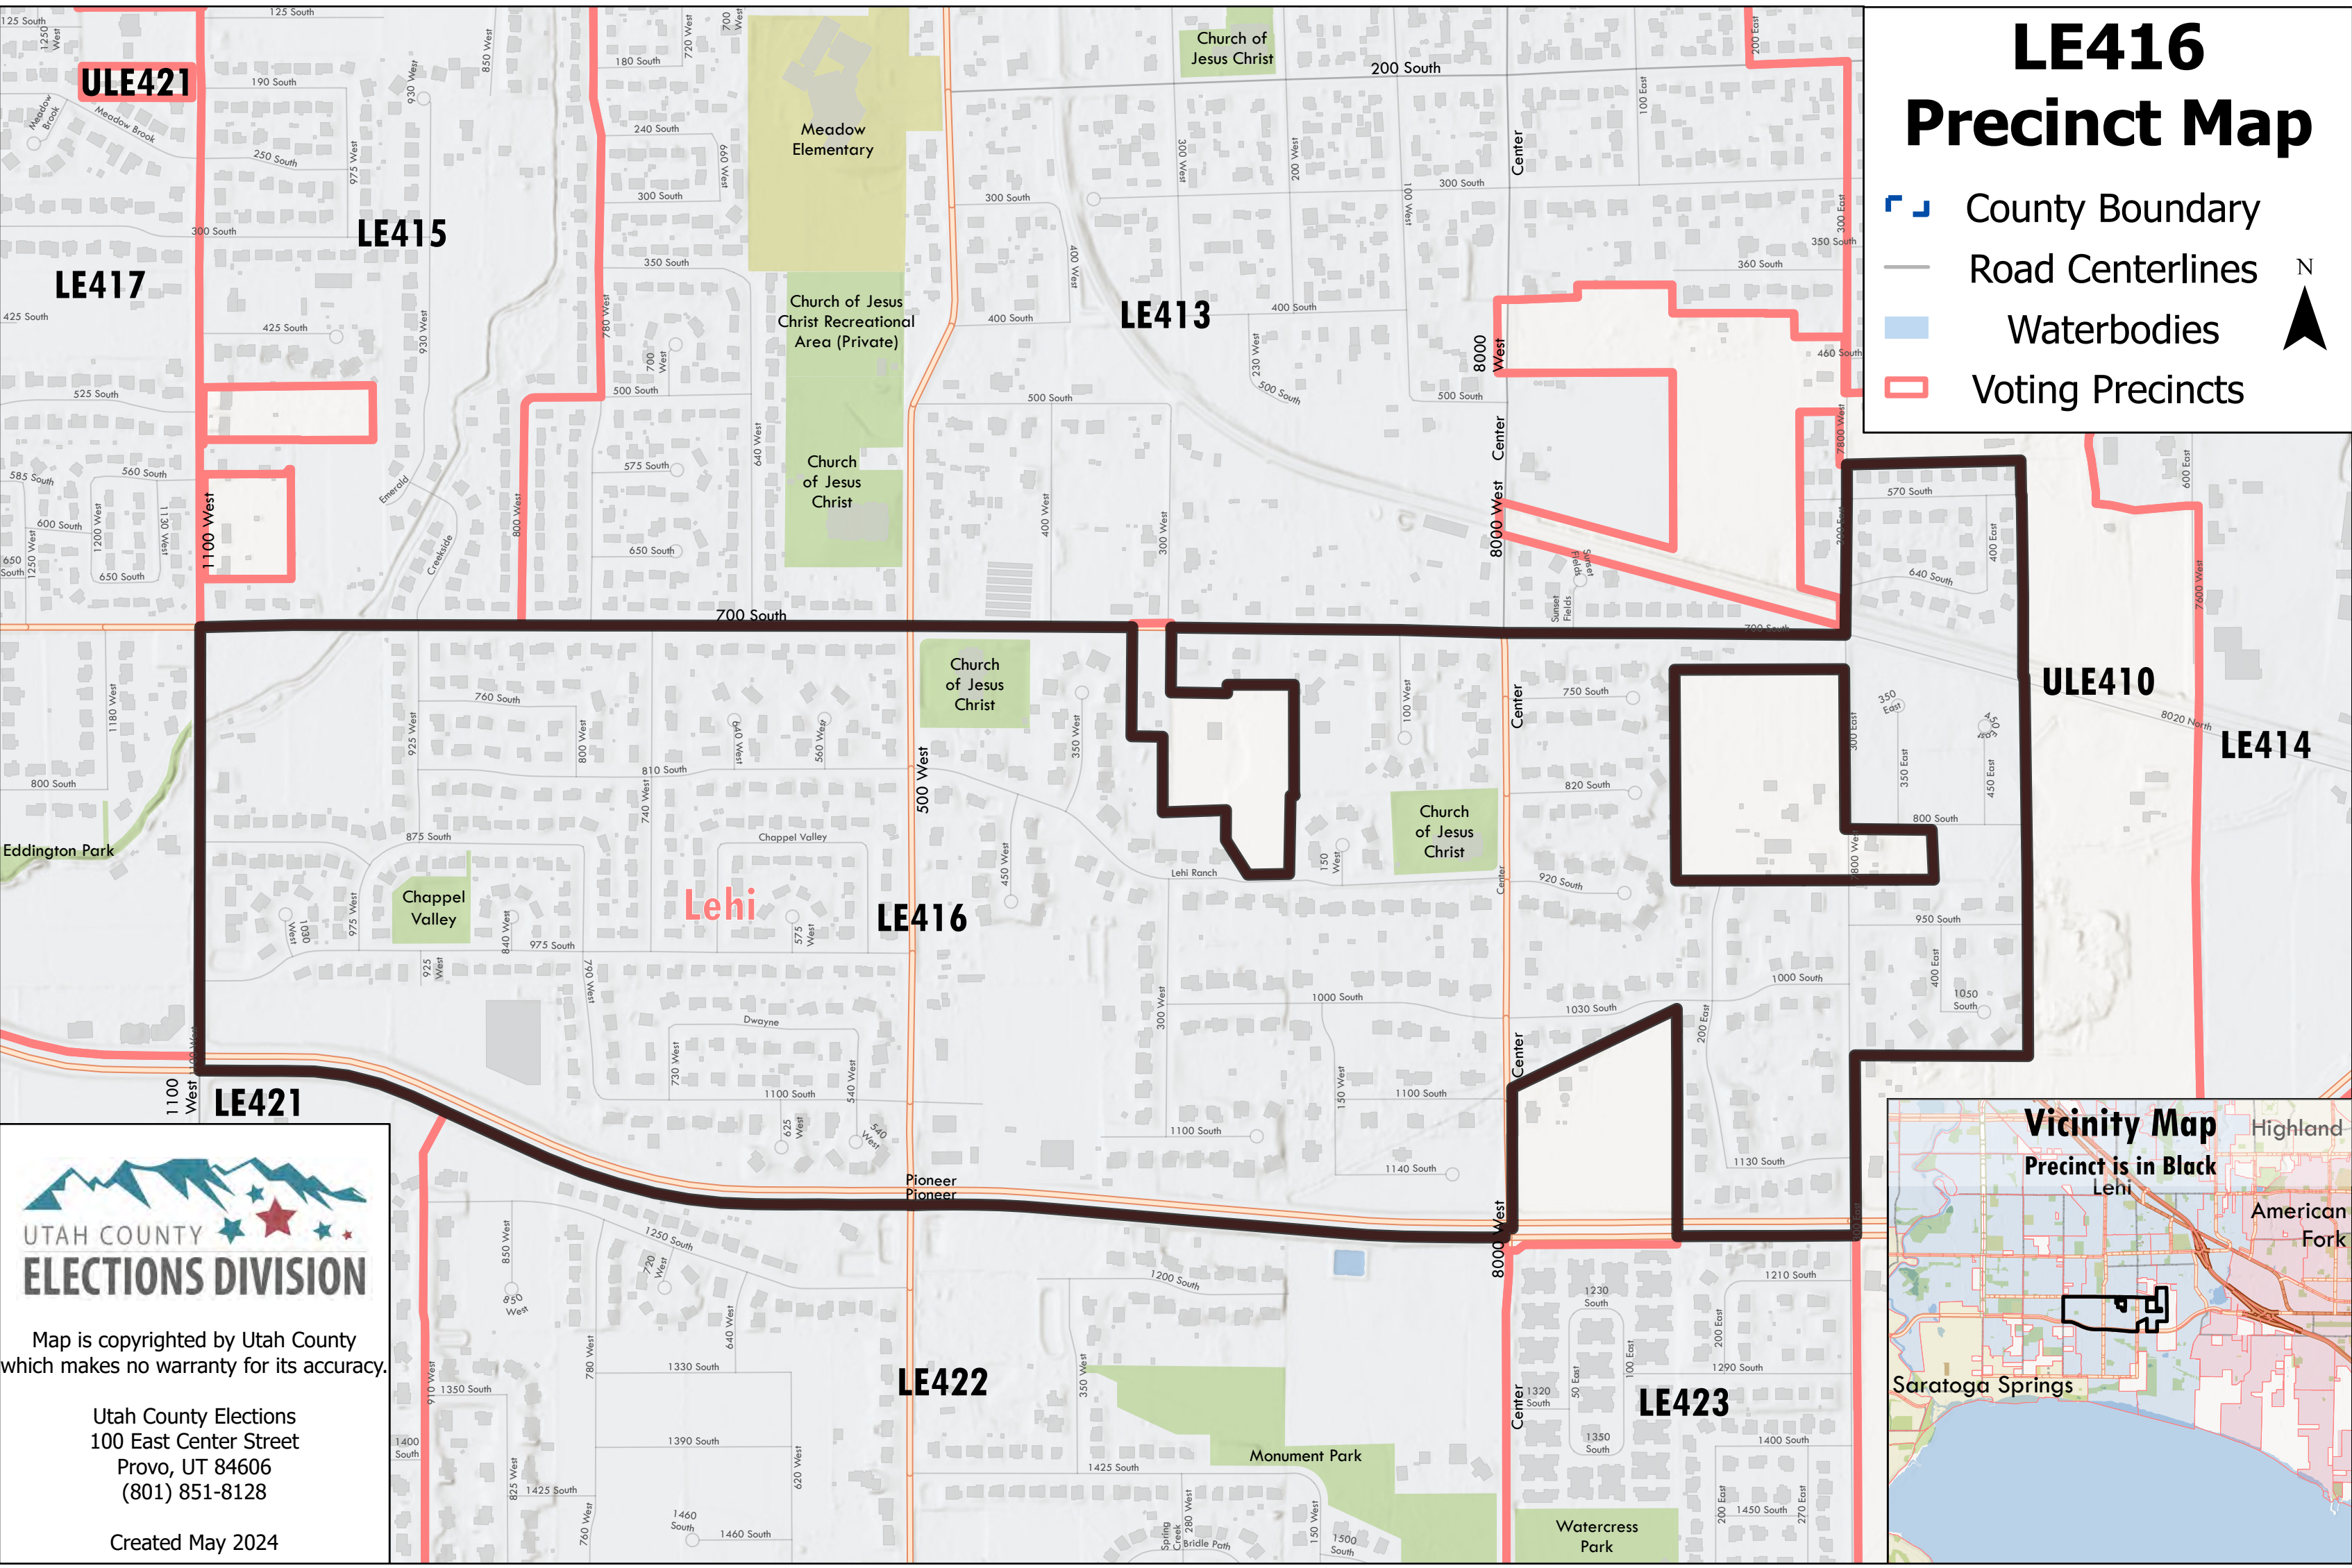

# LE416 Precinct Map

-  County Boundary
-  Road Centerlines
-  Waterbodies
-  Voting Precincts

Map is copyrighted by Utah County which makes no warranty for its accuracy.

Utah County Elections  
100 East Center Street  
Provo, UT 84606  
(801) 851-8128

Created May 2024