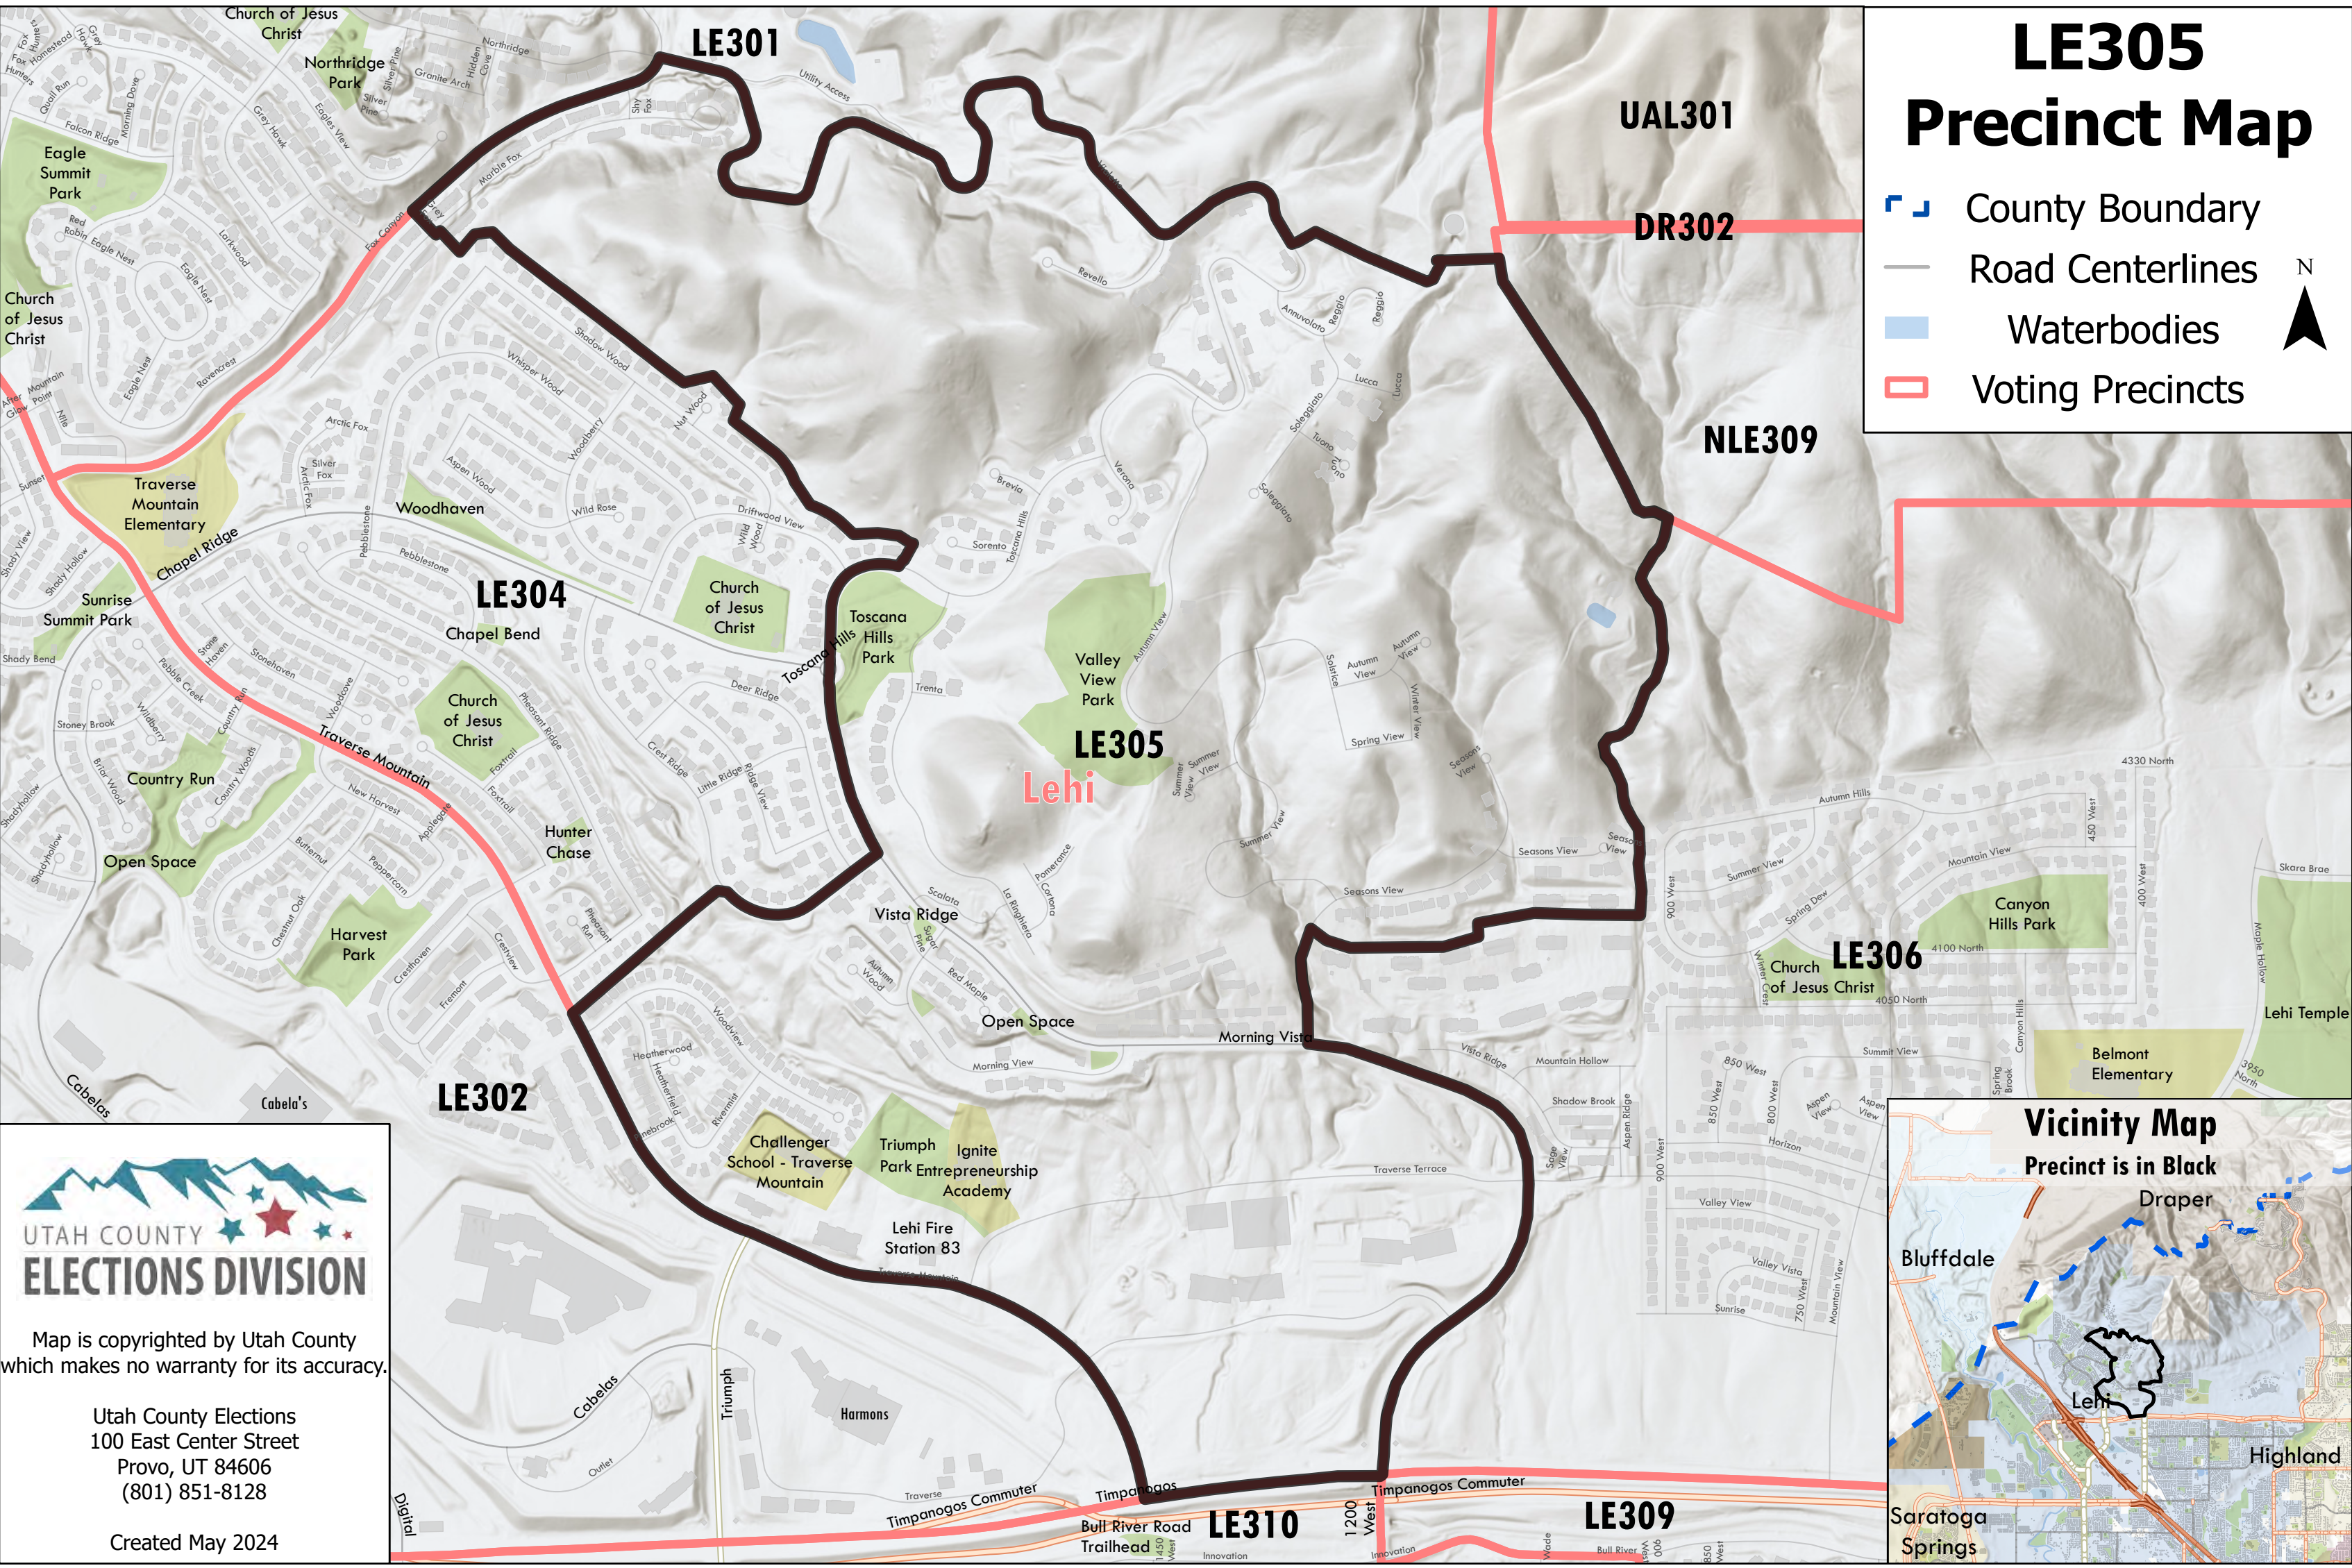

LE305 Precinct Map

-  County Boundary
-  Road Centerlines
-  Waterbodies
-  Voting Precincts

Map is copyrighted by Utah County which makes no warranty for its accuracy.

Utah County Elections
100 East Center Street
Provo, UT 84606
(801) 851-8128

Created May 2024