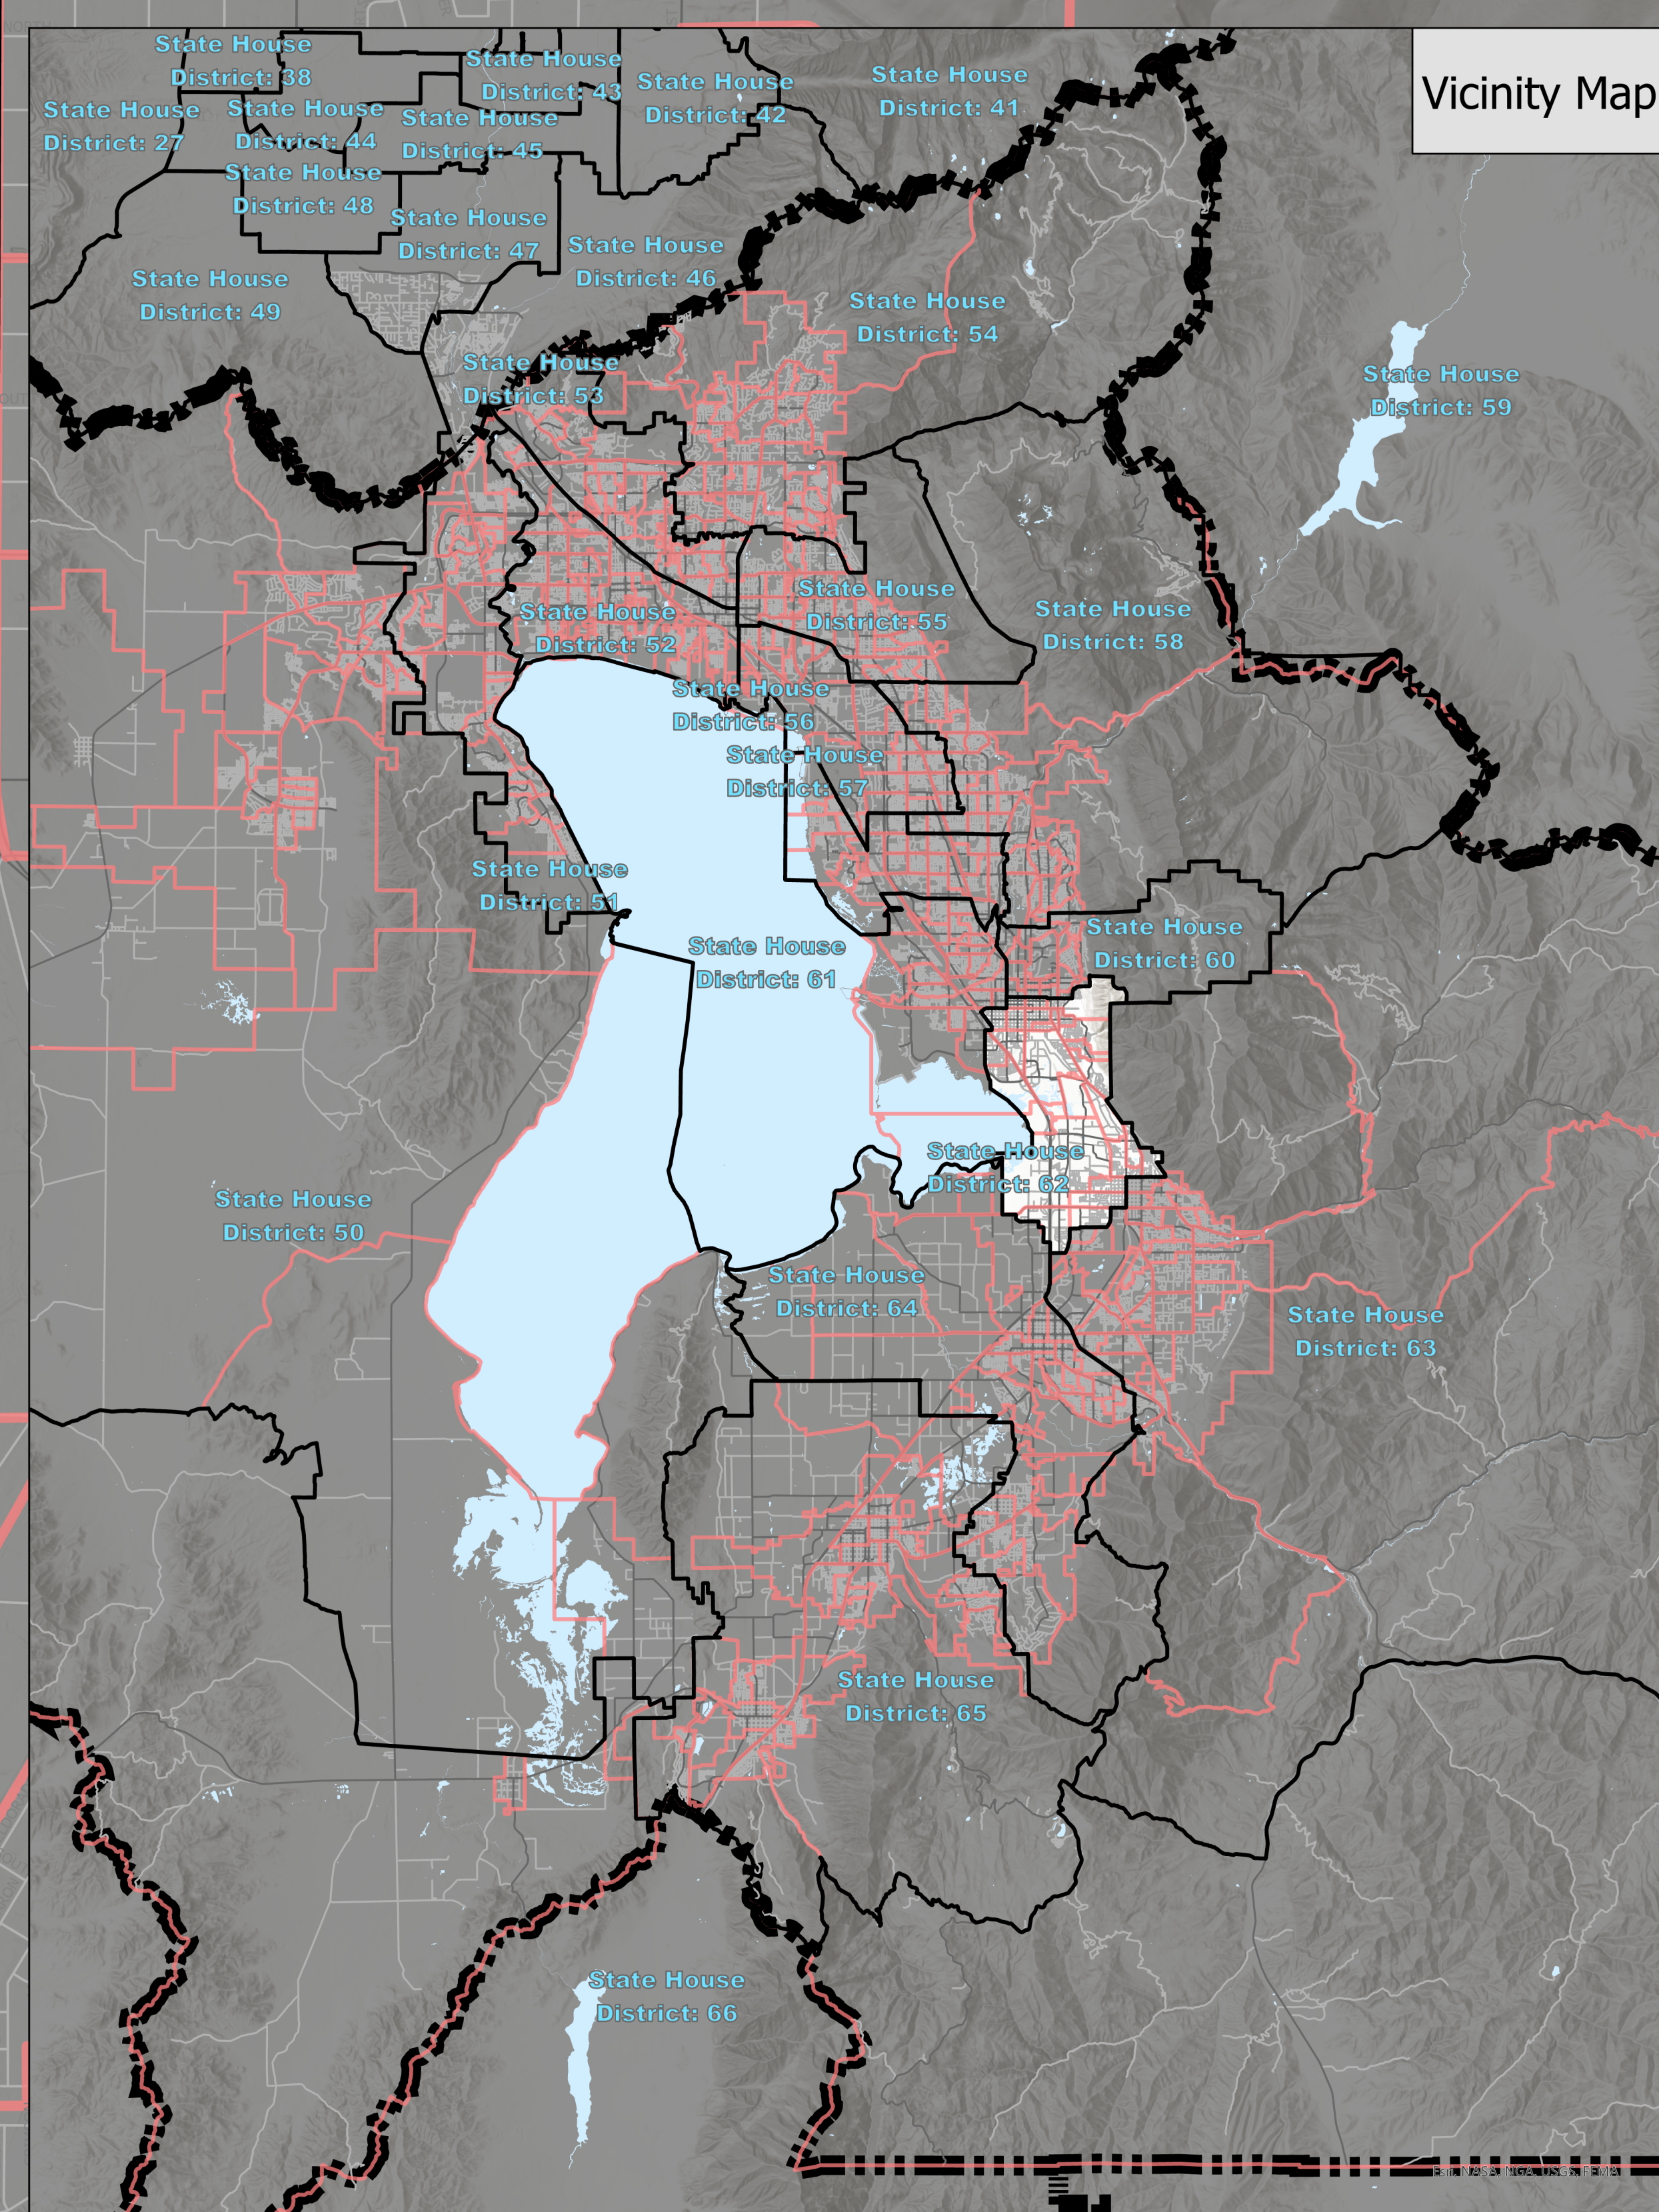

State House District 62

State House District: 60

Legend:

- State House Districts
- Voting Precincts
- Roads
 - Major
 - Minor
- Waterbodies
- County Boundary

Scale: 0 0.15 0.3 0.6 KM / 0 0.15 0.3 0.6 Miles

Utah County
Map is copyrighted by Utah County, which makes no warranty for its accuracy.
Utah County Elections
100 East Center Street
Provo, UT 84606
(801) 851-8128
Updated Feb 2024