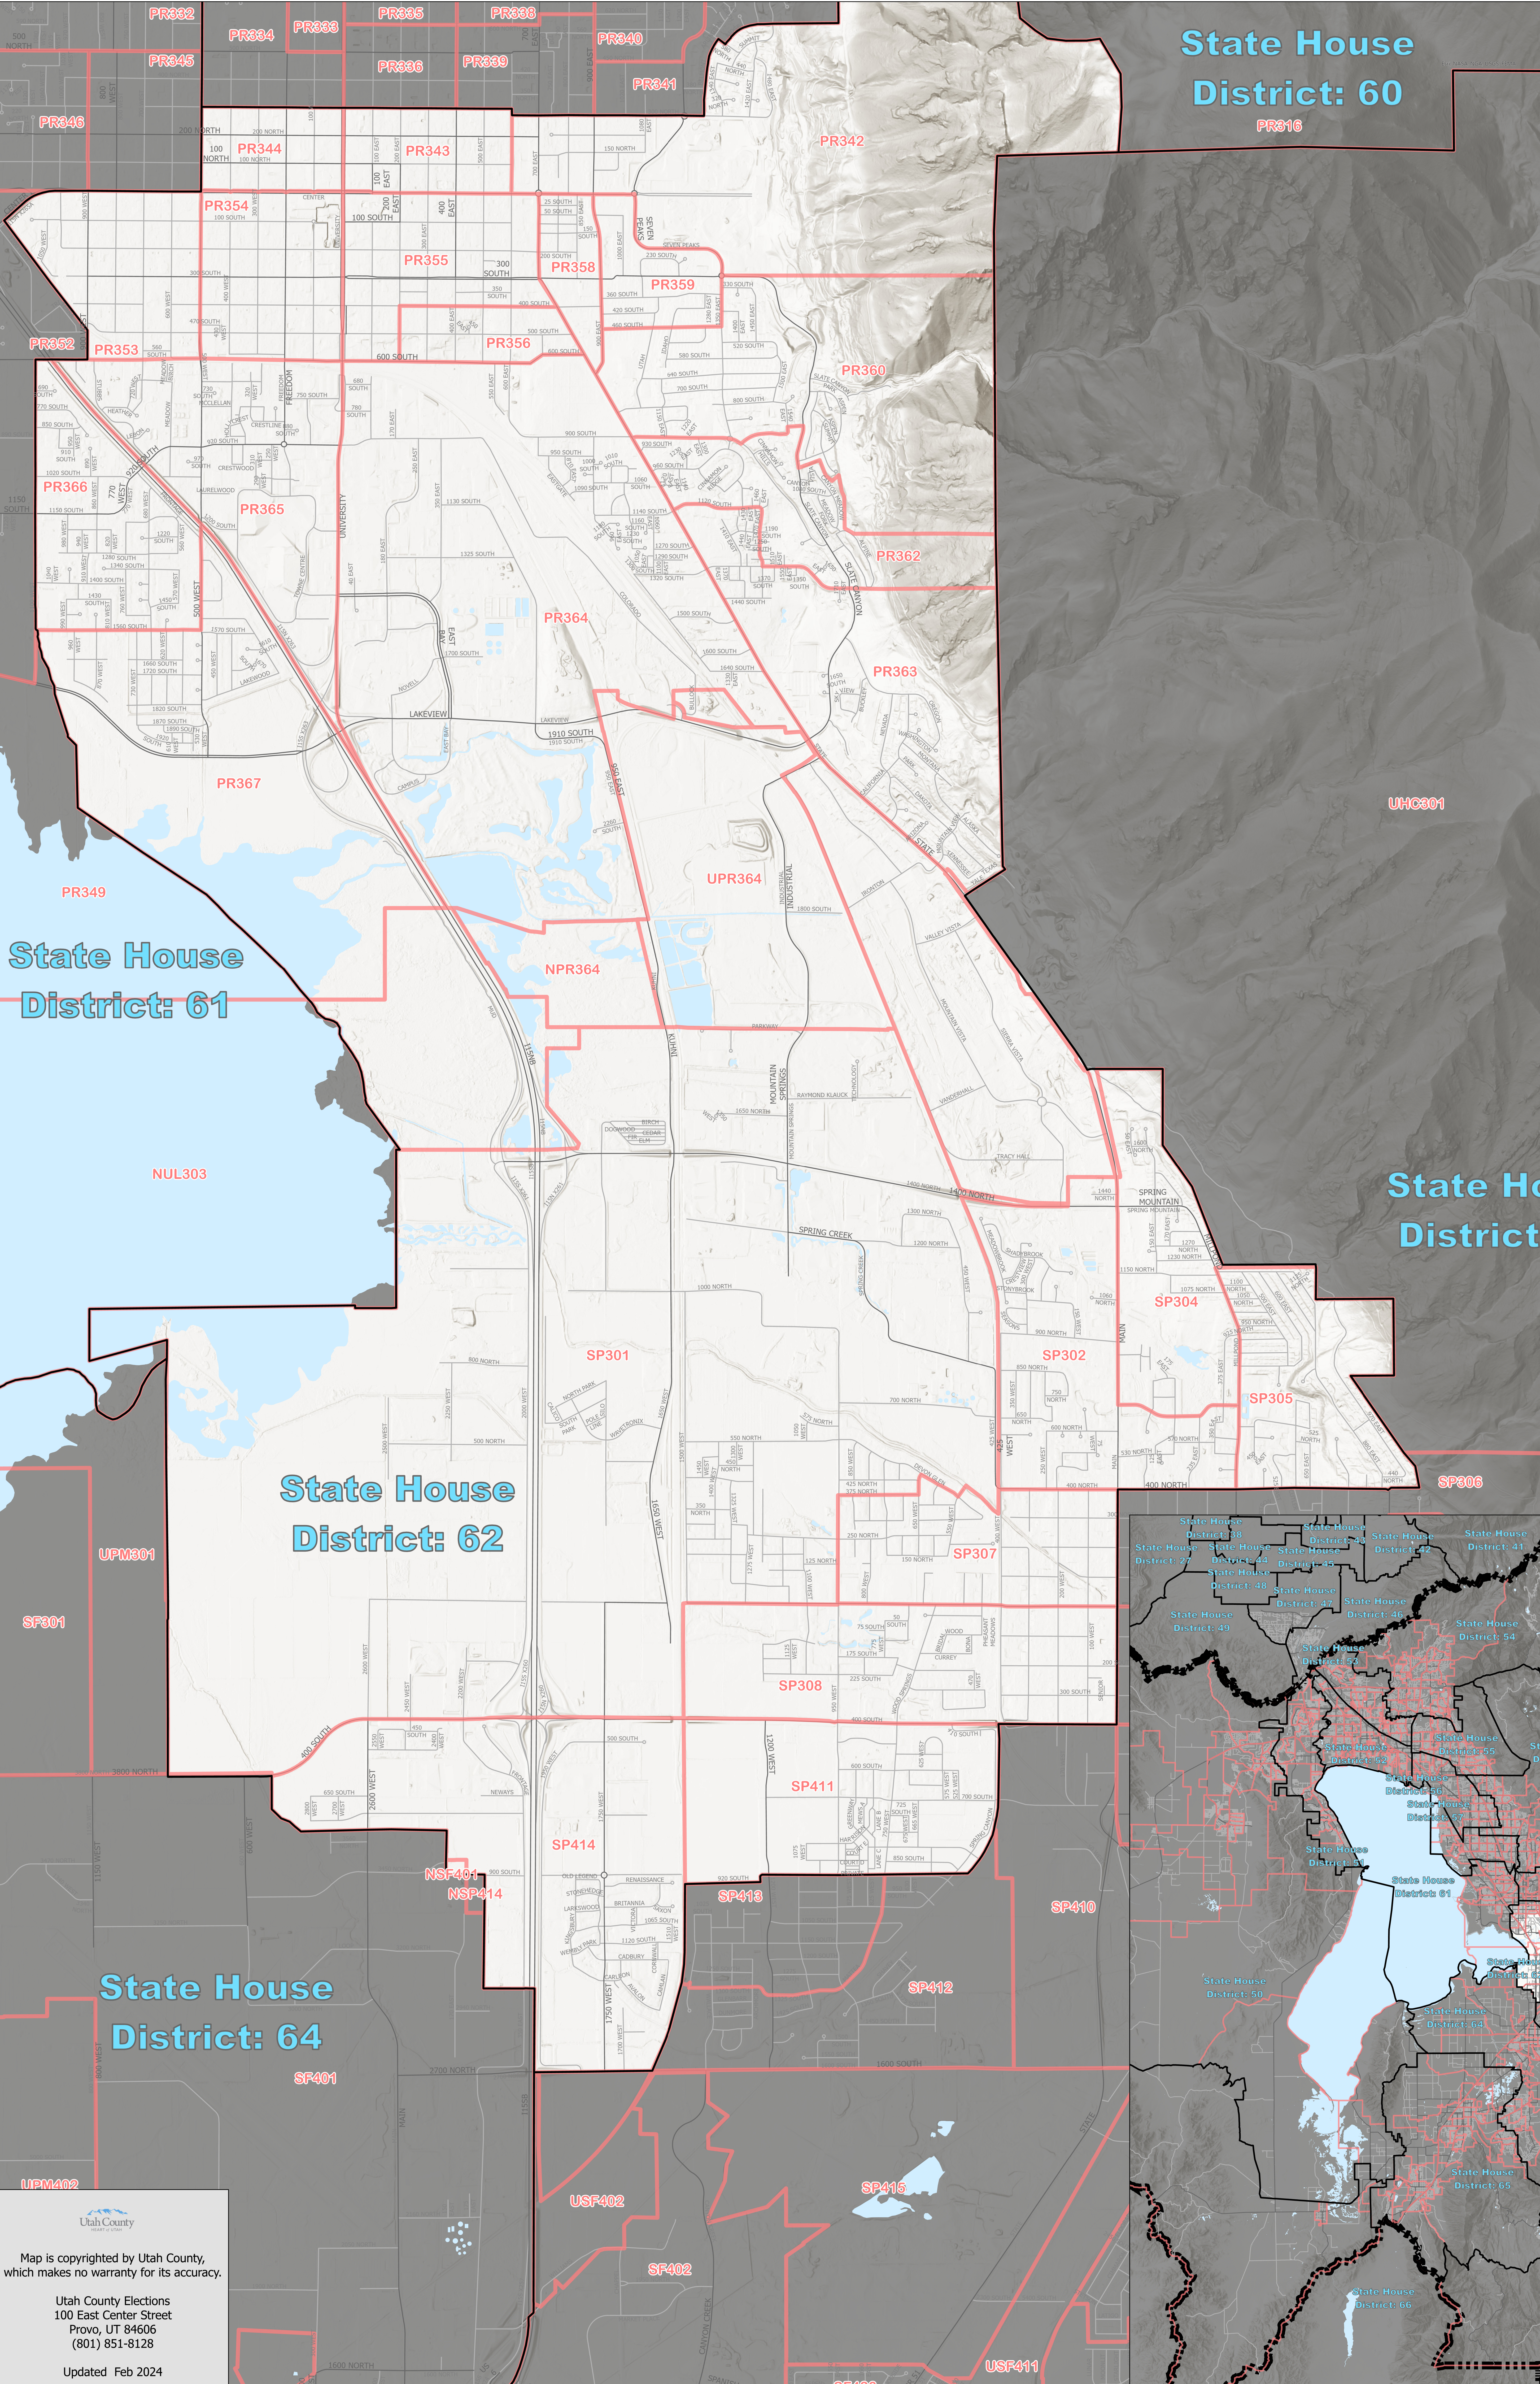

State House District 62

State House District: 60

Legend:

- State House Districts
- Voting Precincts
- Roads
 - Major
 - Minor
- Waterbodies
- County Boundary

Scale: 0 0.15 0.3 0.6 KM / 0 0.15 0.3 0.6 Miles

Utah County
Map is copyrighted by Utah County, which makes no warranty for its accuracy.
Utah County Elections
100 East Center Street
Provo, UT 84606
(801) 851-8128
Updated Feb 2024