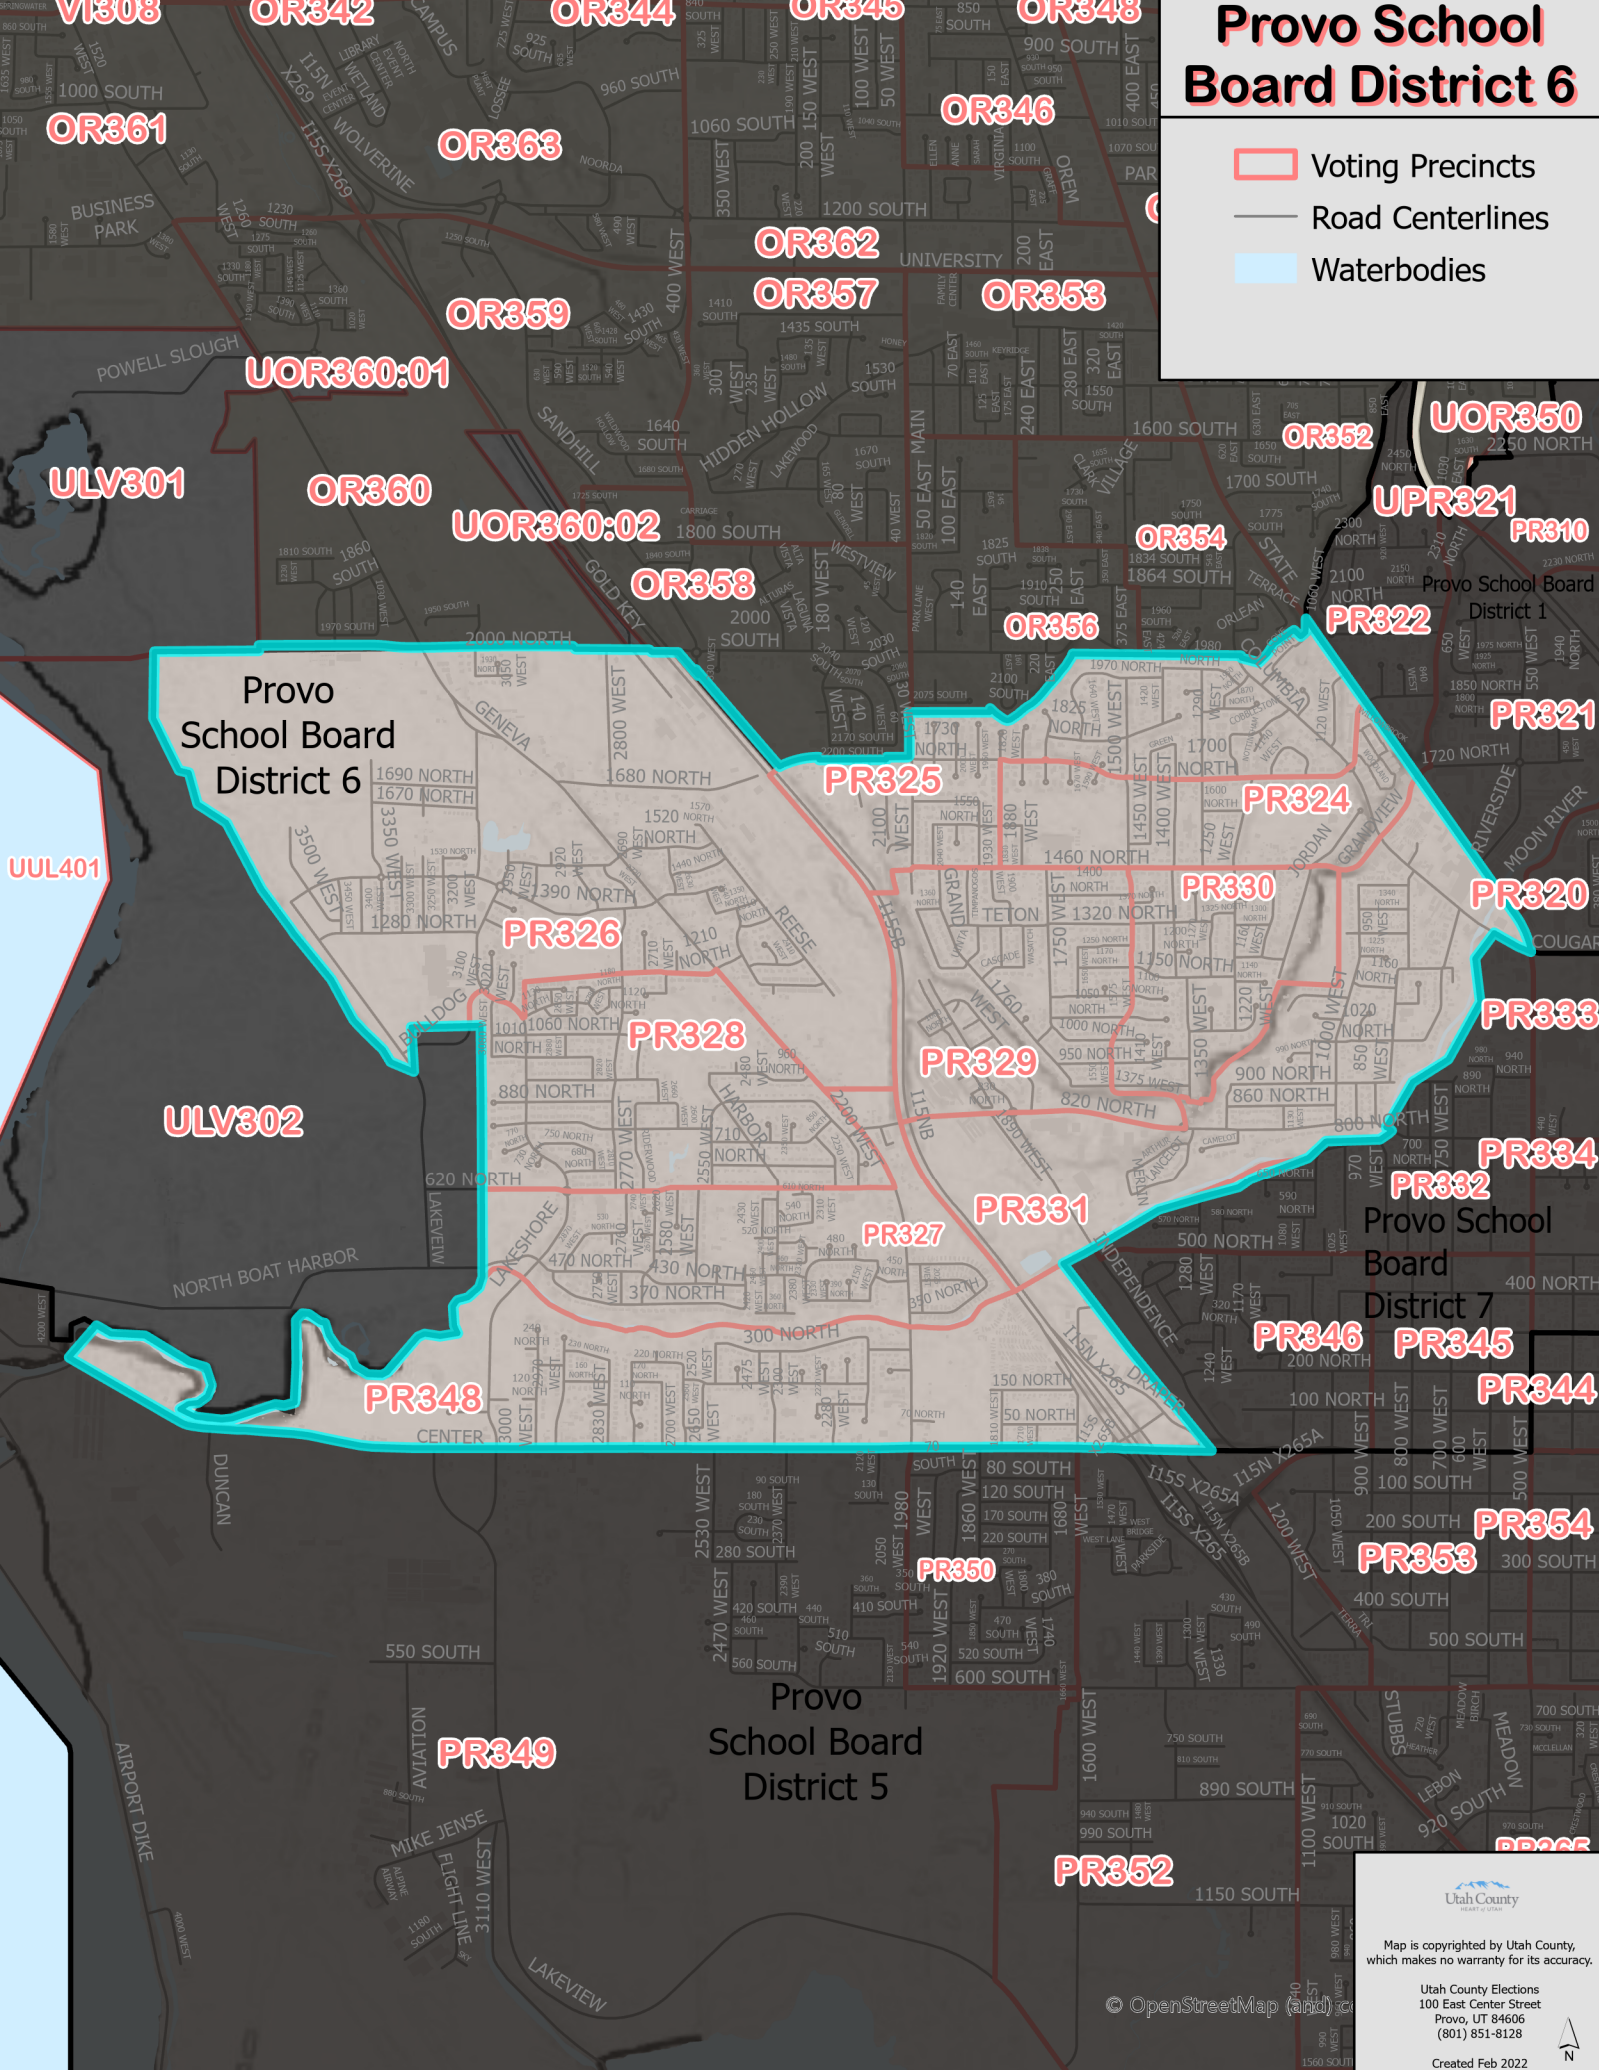

Provo School Board District 6

-  Voting Precincts
-  Road Centerlines
-  Waterbodies

Utah County
Map is copyrighted by Utah County, which makes no warranty for its accuracy.

Utah County Elections
100 East Center Street
Provo, UT 84606
(801) 851-8128

Created Feb 2022

© OpenStreetMap (and) contributors