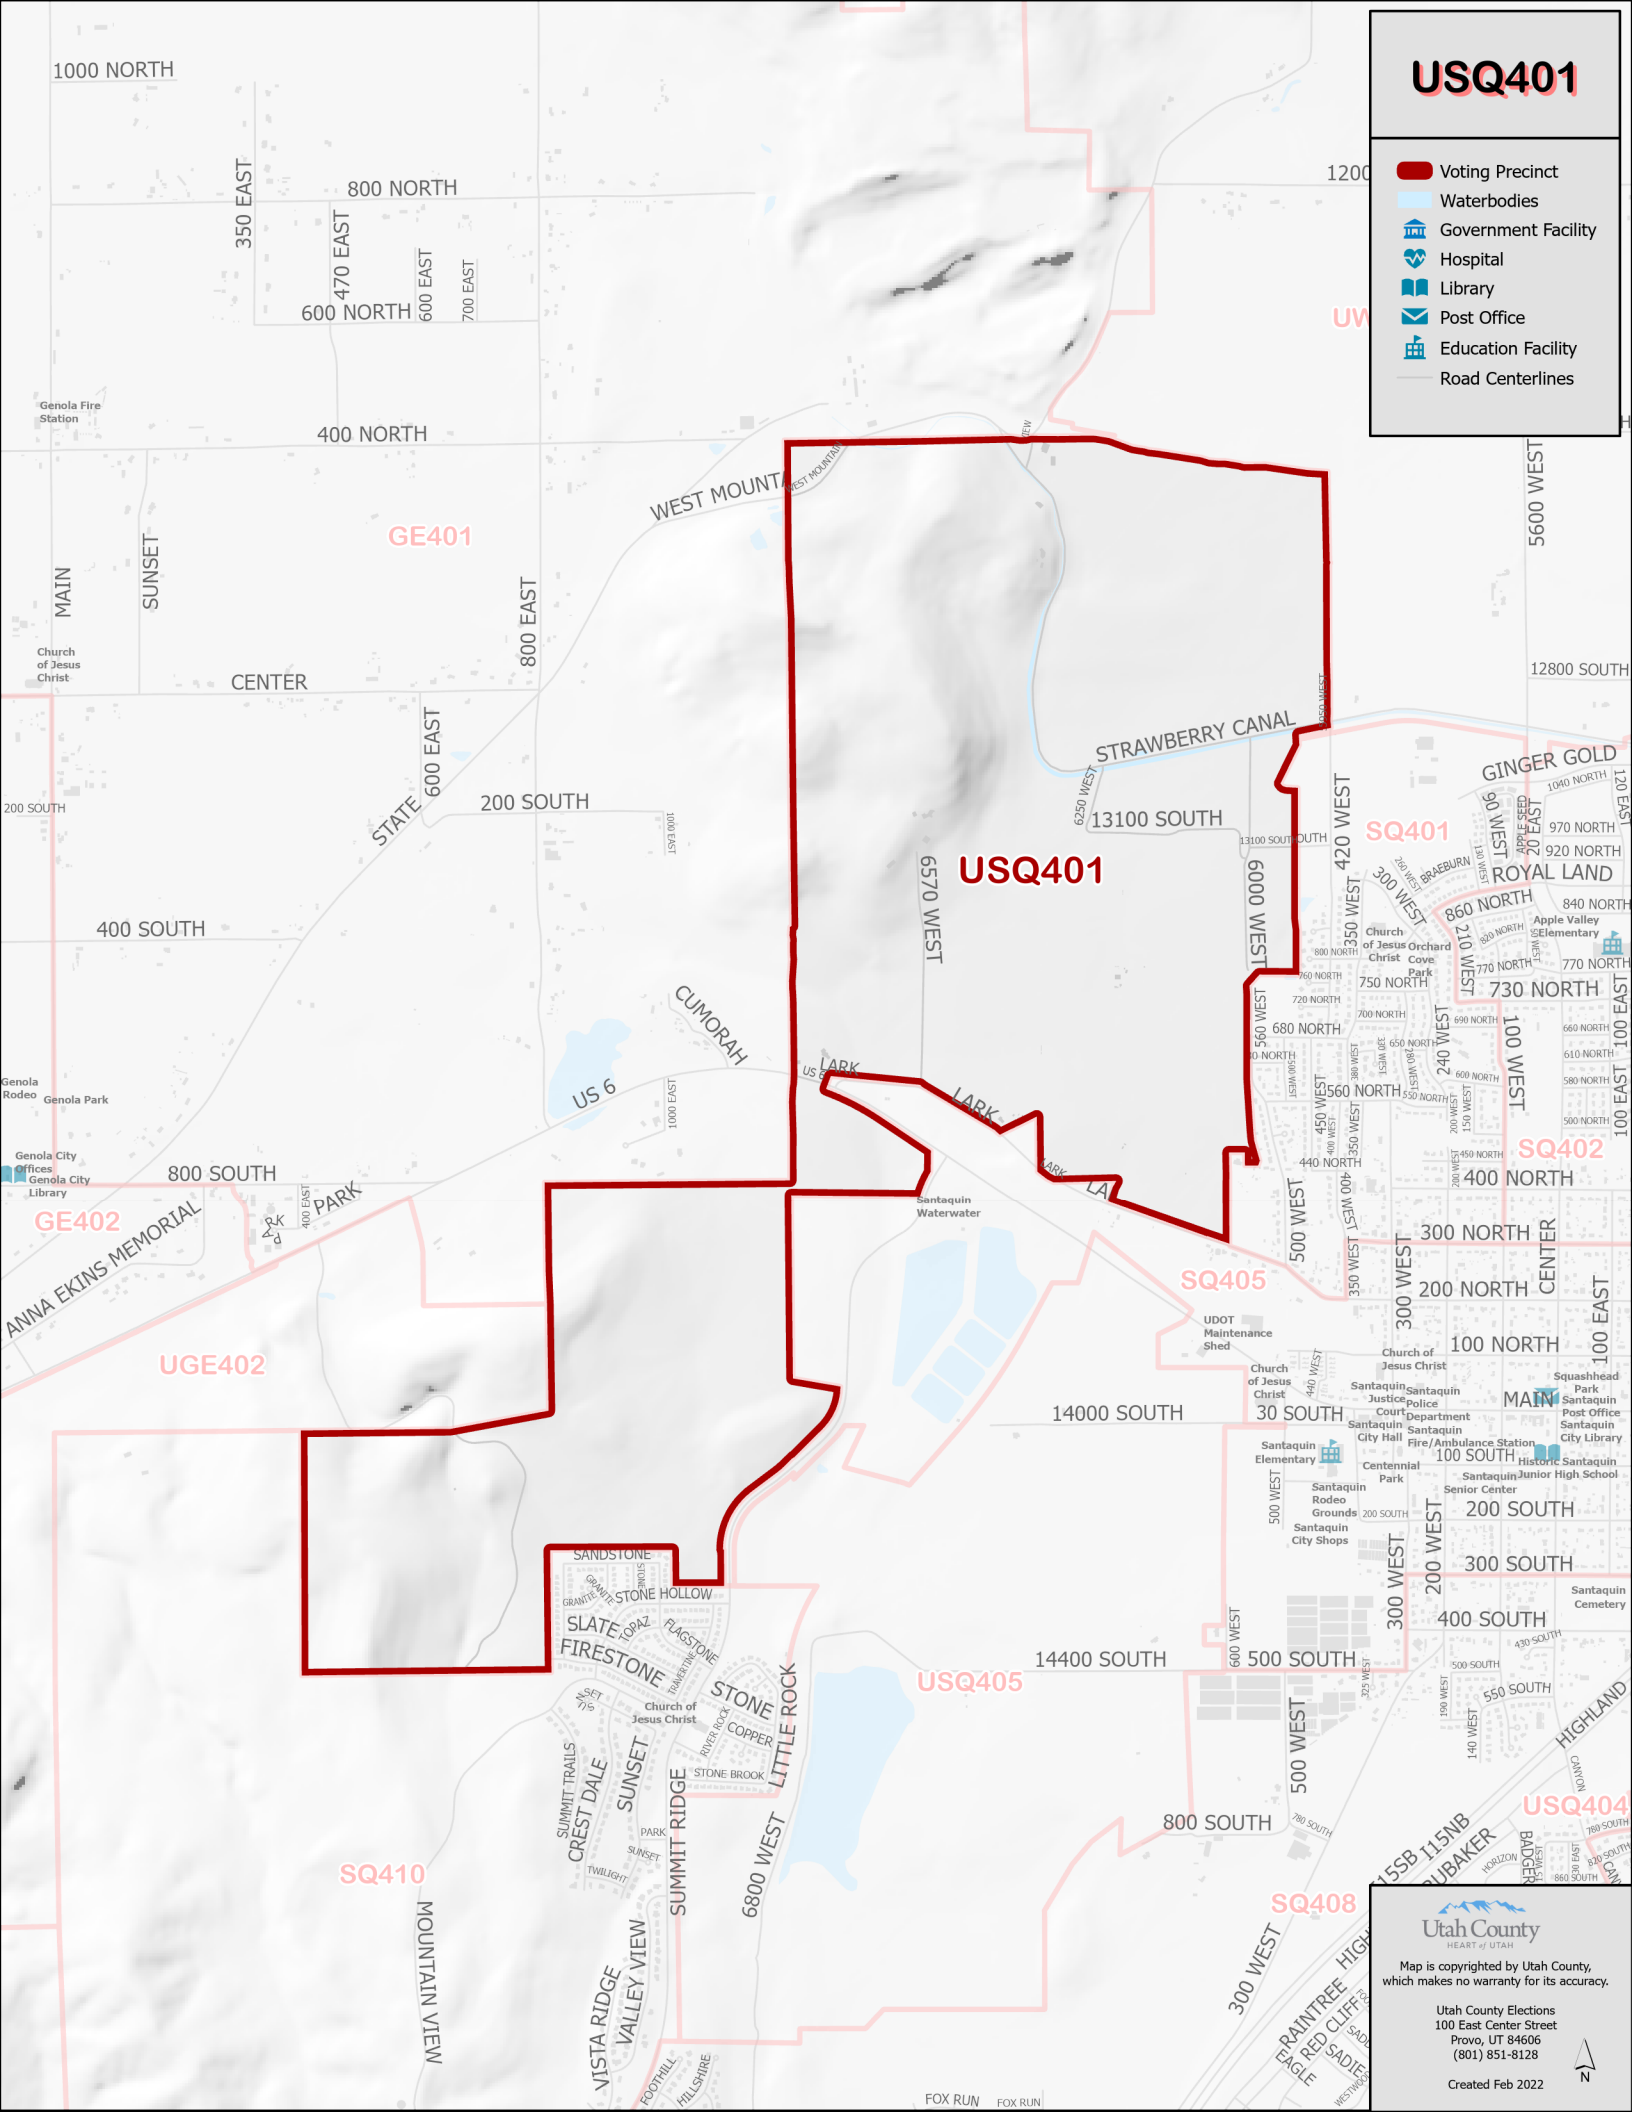

USQ401

- Voting Precinct
- Waterbodies
- Government Facility
- Hospital
- Library
- Post Office
- Education Facility
- Road Centerlines

Utah County
HEART of UTAH

Map is copyrighted by Utah County, which makes no warranty for its accuracy.

Utah County Elections
100 East Center Street
Provo, UT 84606
(801) 851-8128

Created Feb 2022