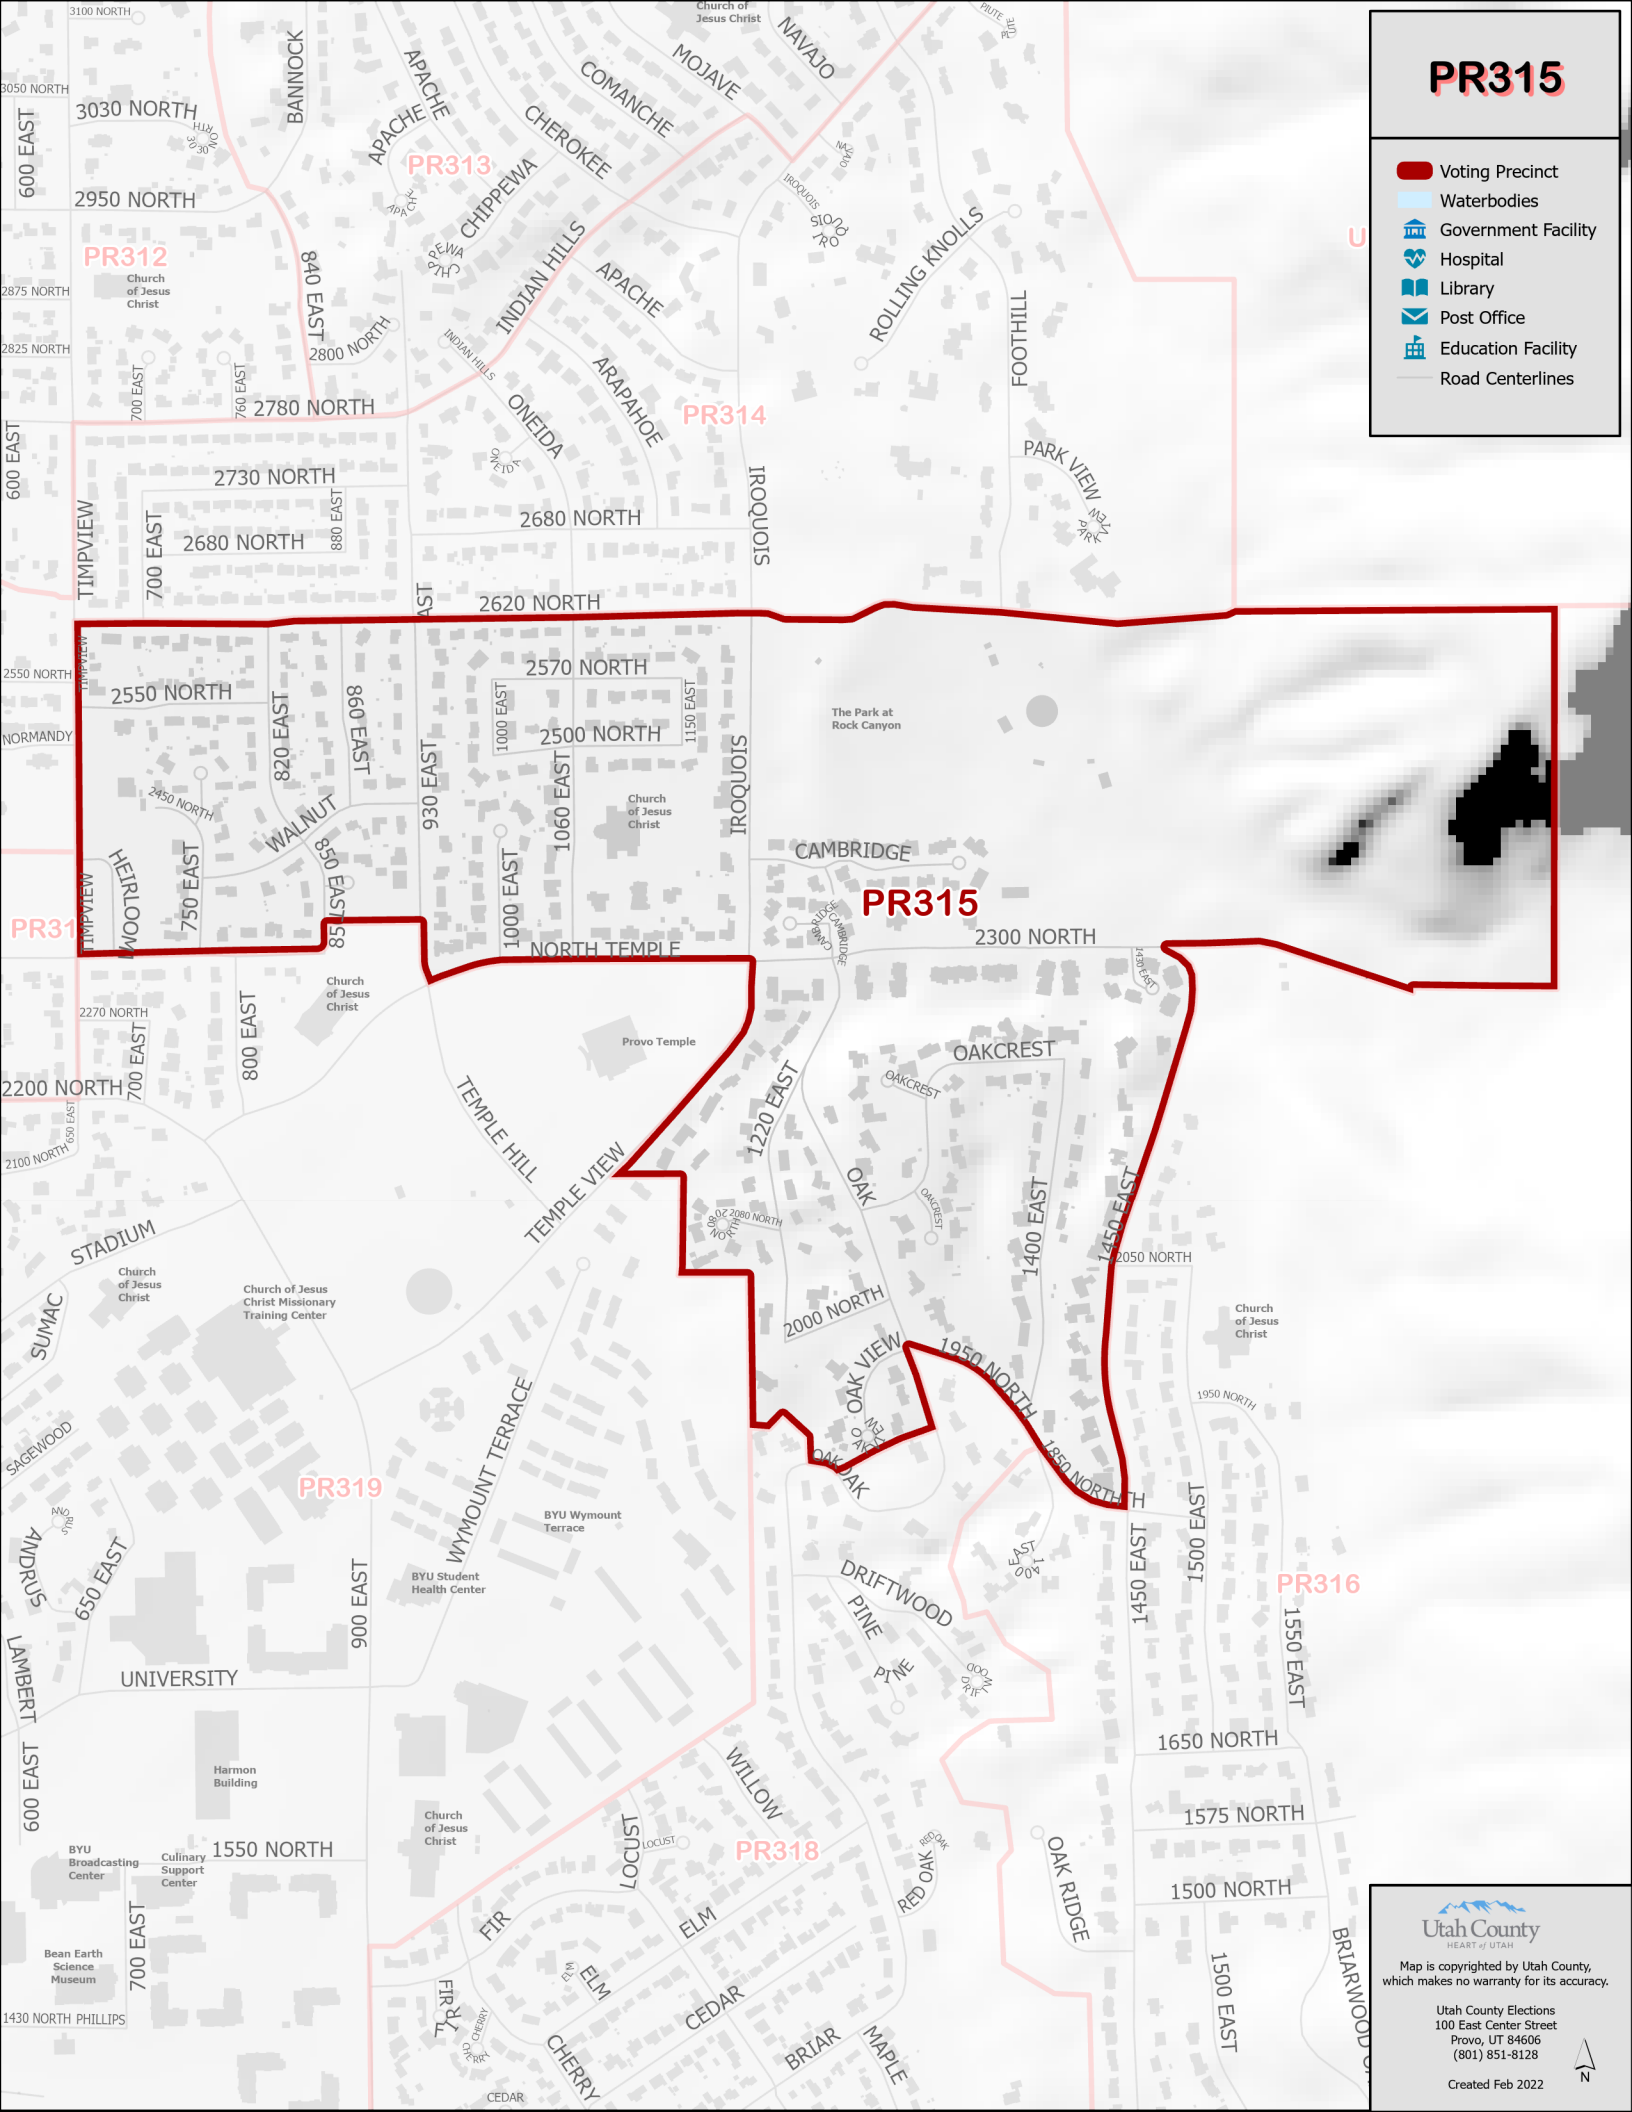

PR315

-  Voting Precinct
-  Waterbodies
-  Government Facility
-  Hospital
-  Library
-  Post Office
-  Education Facility
-  Road Centerlines

Utah County
HEART OF UTAH

Map is copyrighted by Utah County, which makes no warranty for its accuracy.

Utah County Elections
100 East Center Street
Provo, UT 84606
(801) 851-8128

Created Feb 2022