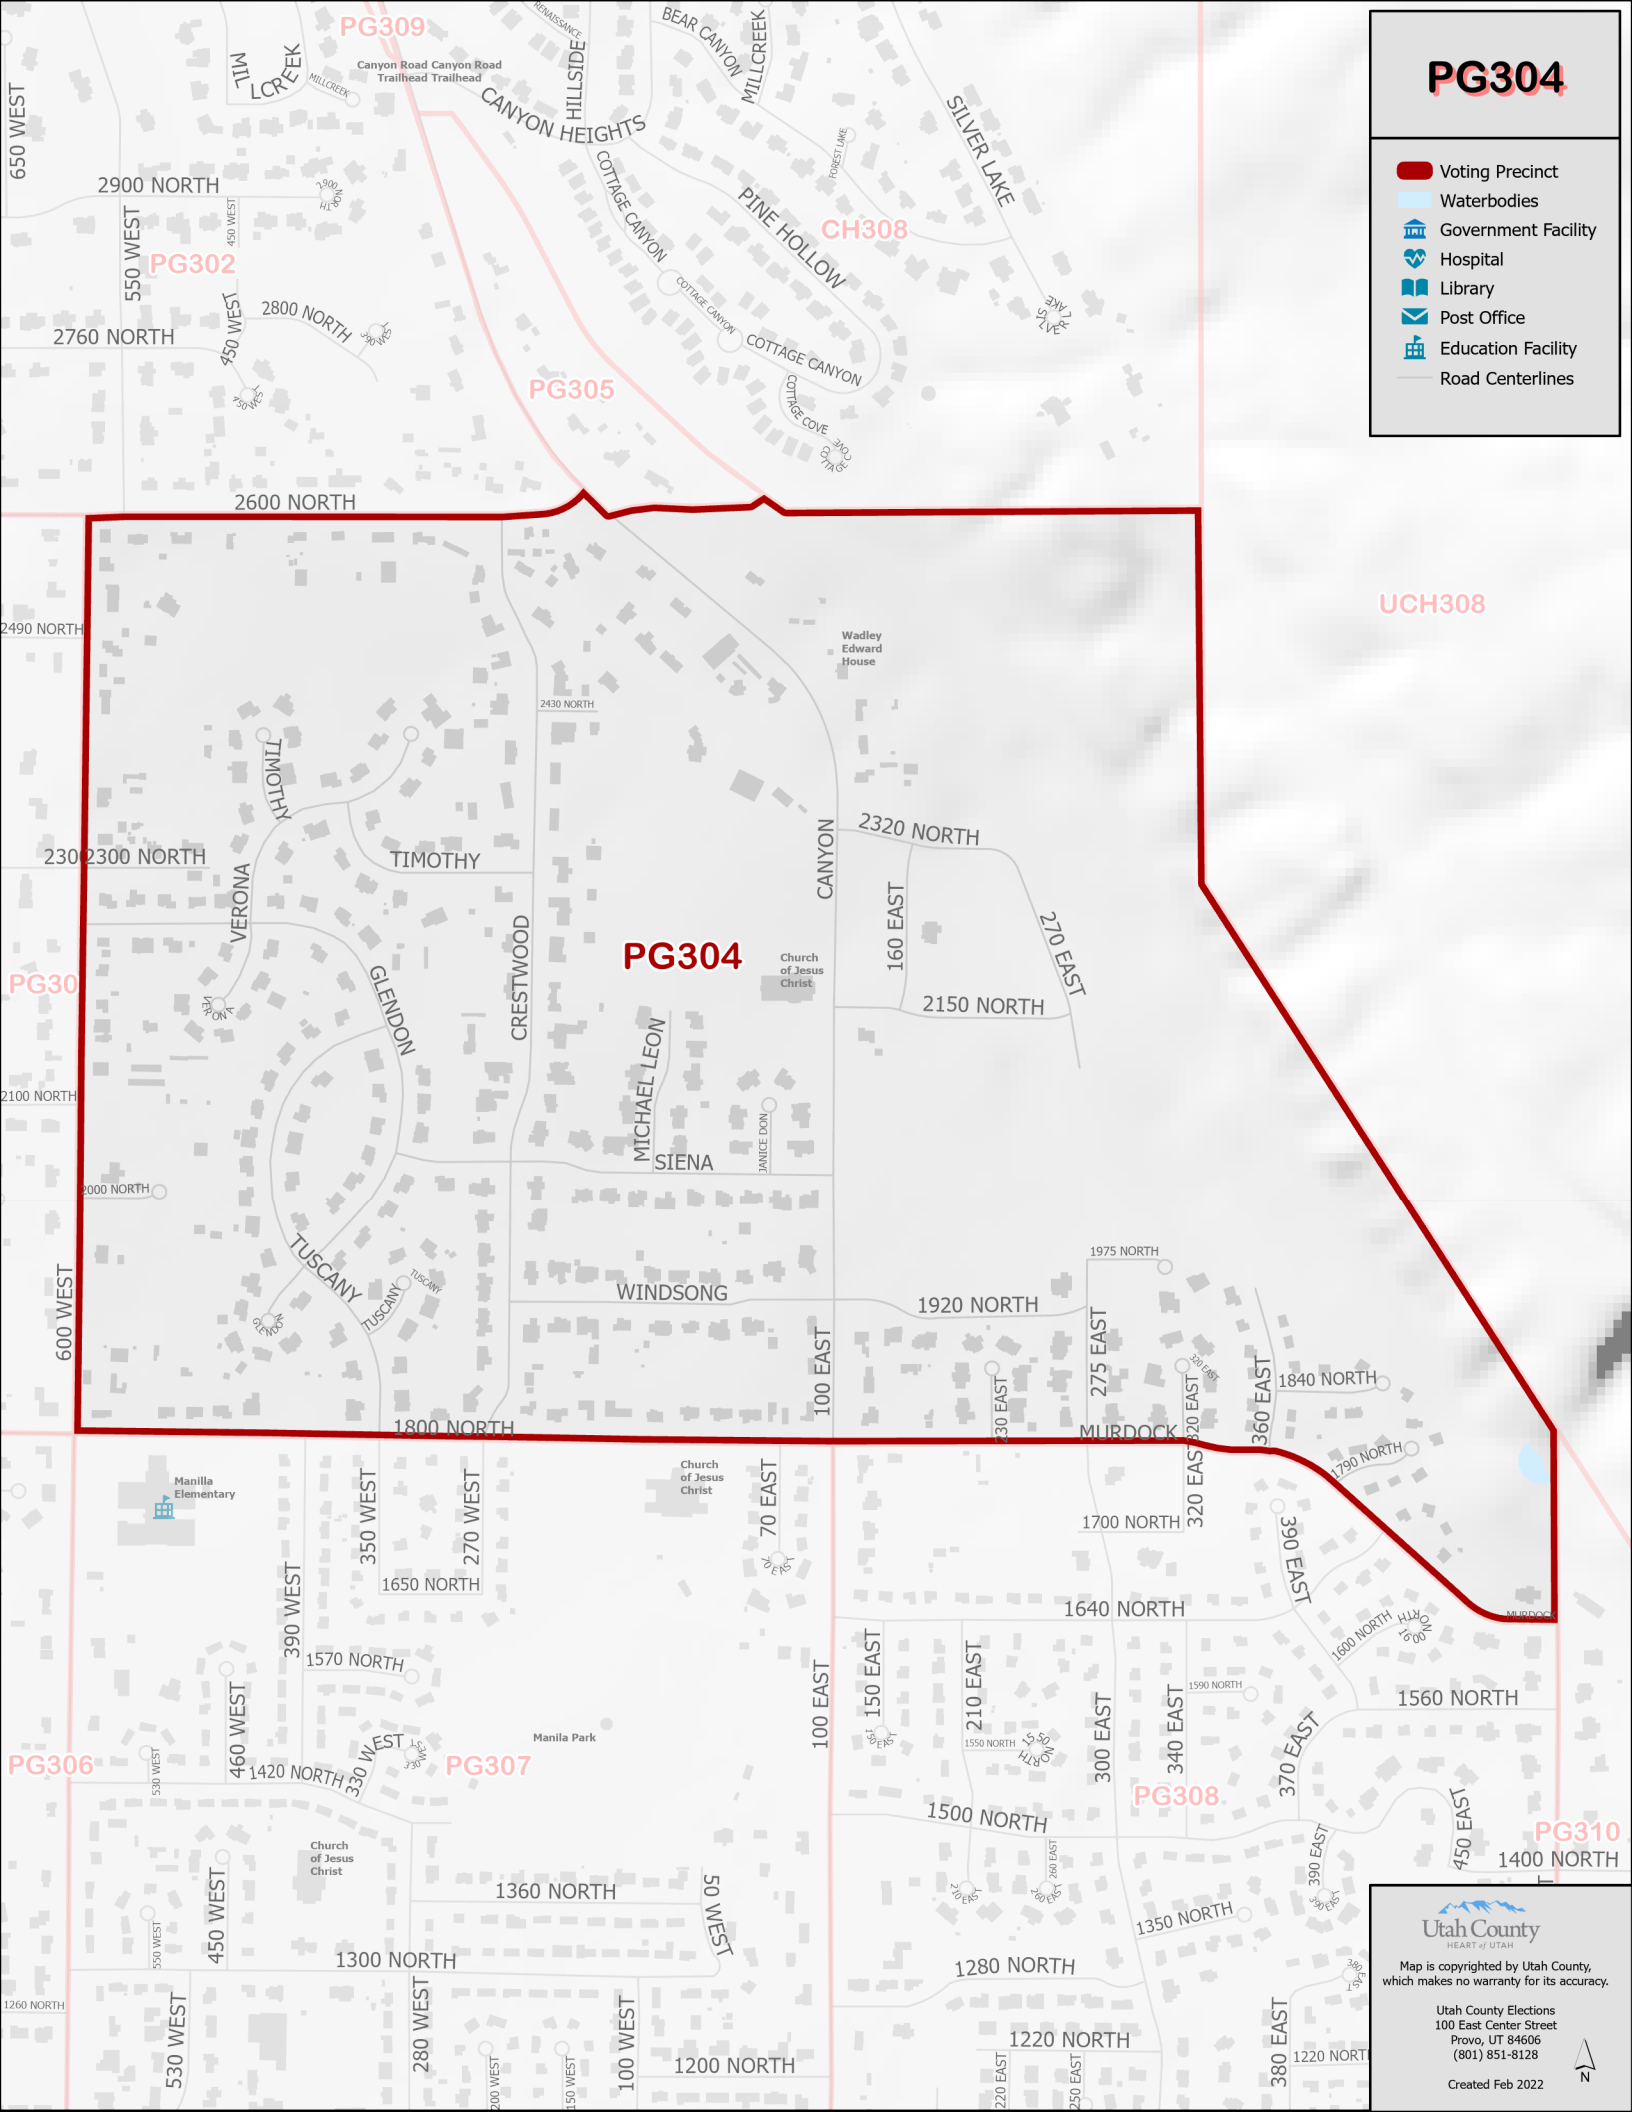

PG304

-  Voting Precinct
-  Waterbodies
-  Government Facility
-  Hospital
-  Library
-  Post Office
-  Education Facility
-  Road Centerlines

UCH308

PG304

Utah County
HEART OF UTAH
Map is copyrighted by Utah County, which makes no warranty for its accuracy.
Utah County Elections
100 East Center Street
Provo, UT 84606
(801) 851-8128
Created Feb 2022