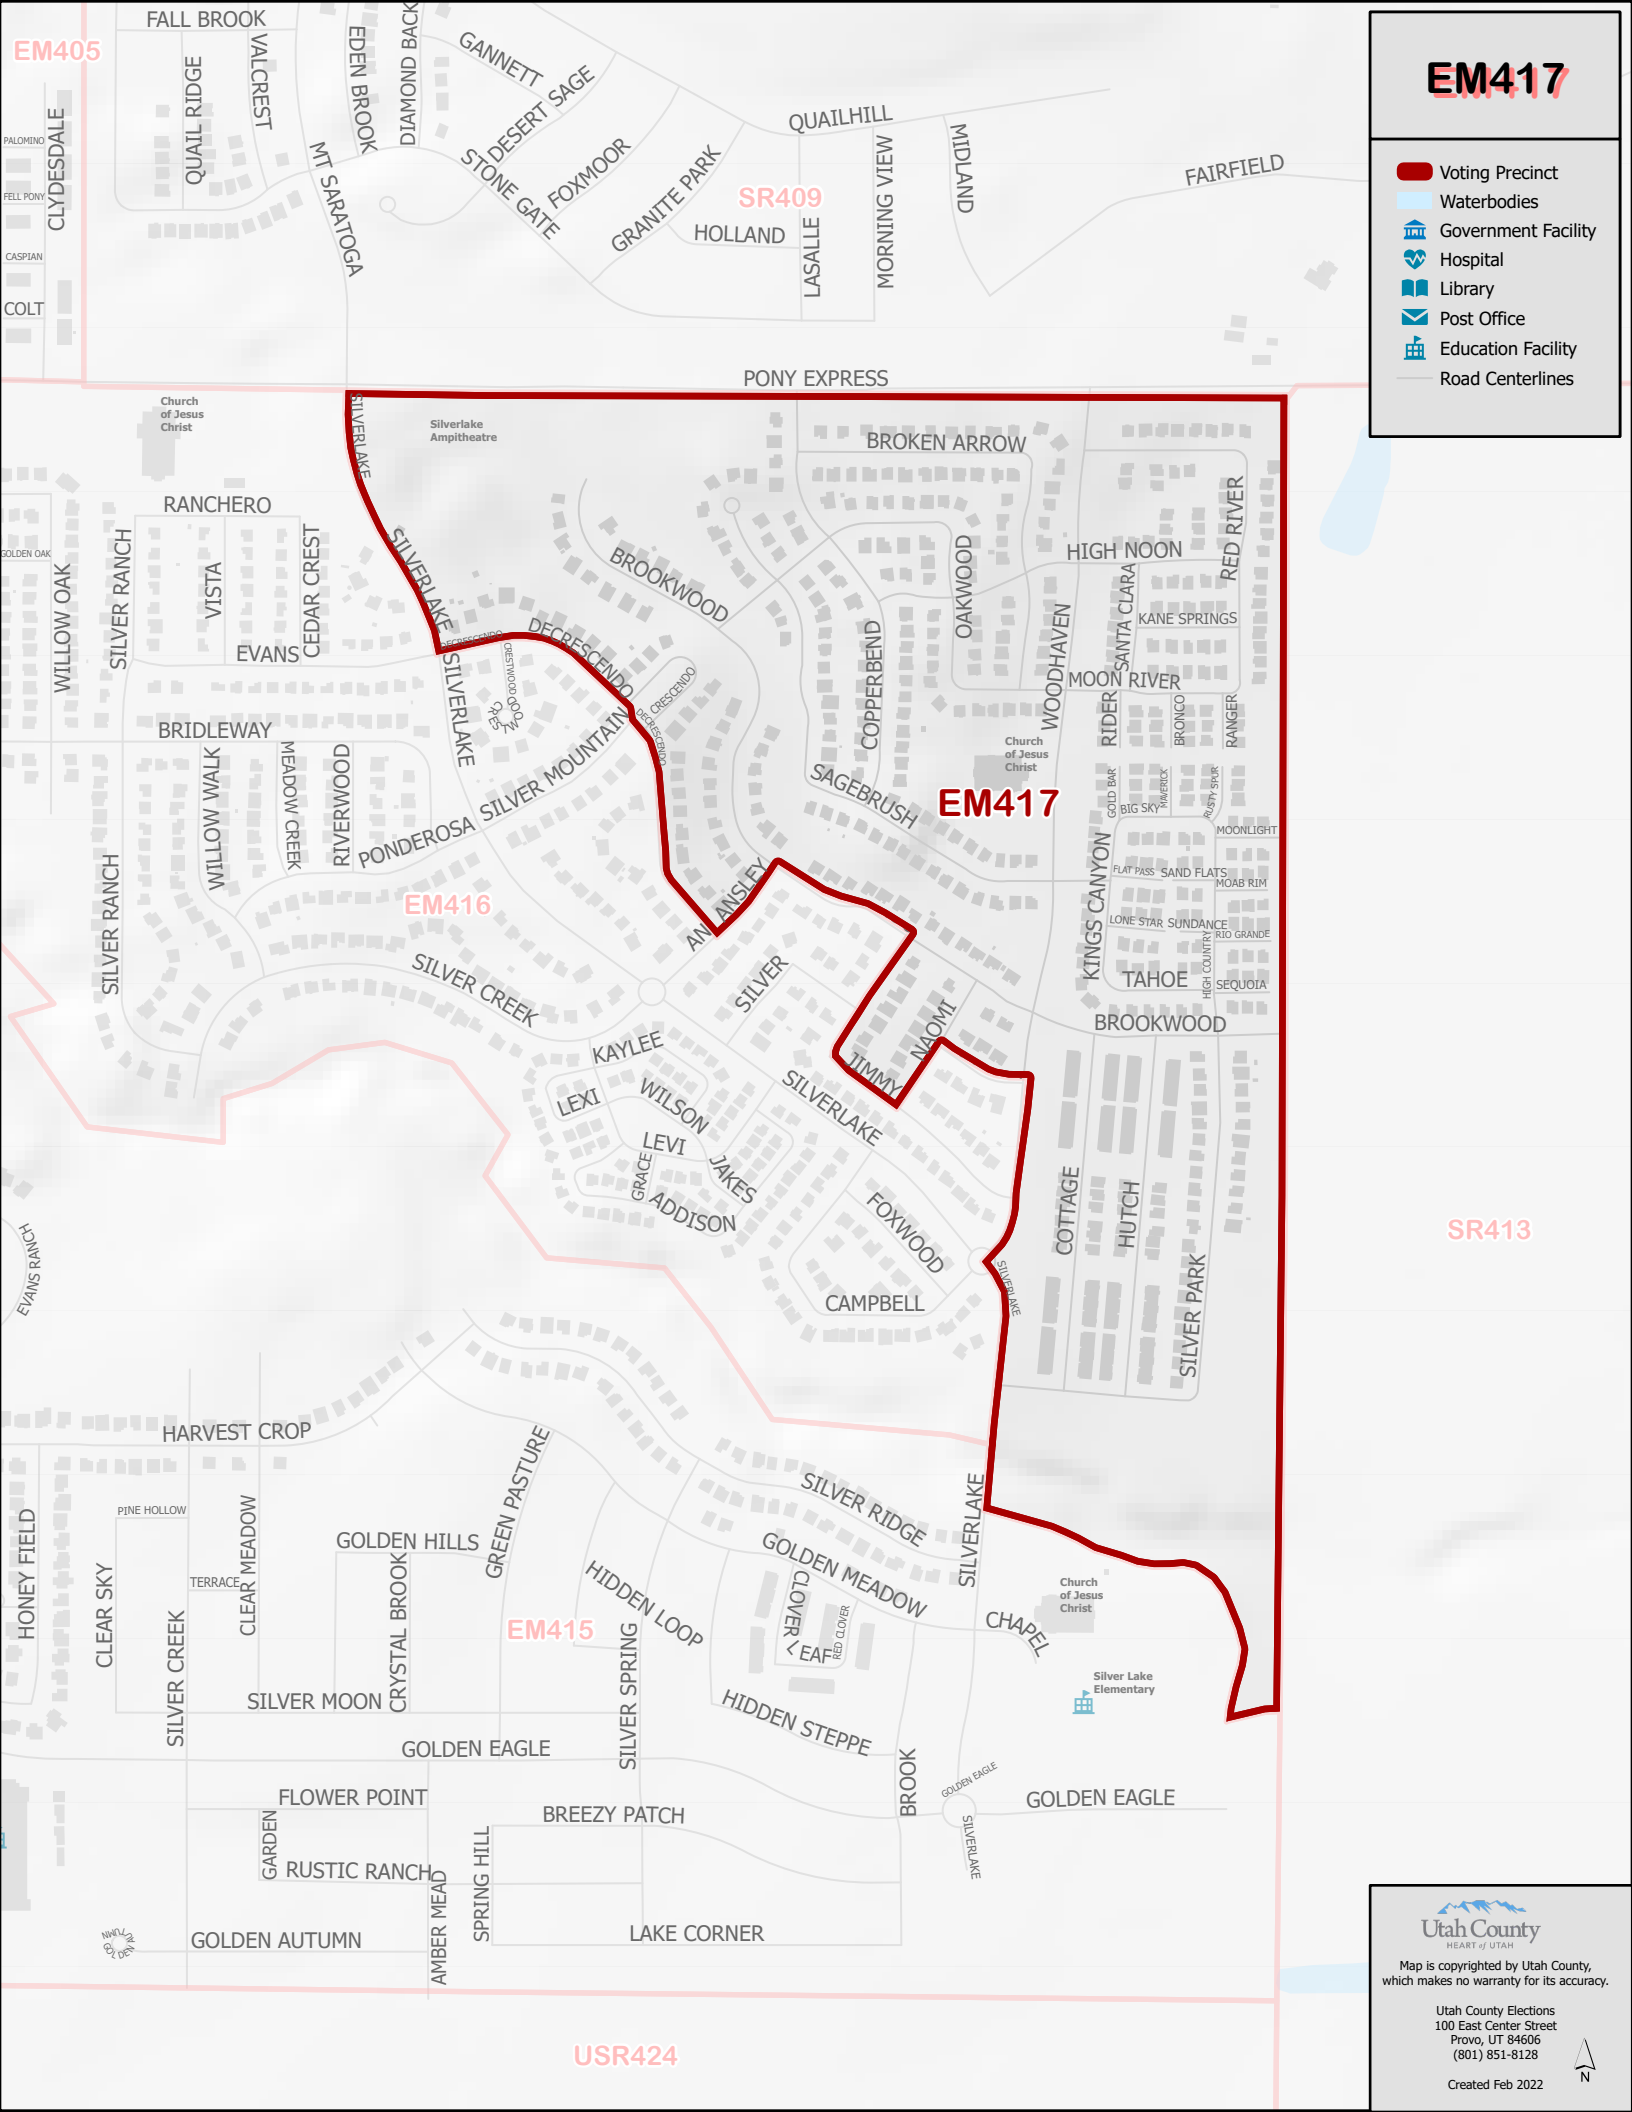

EM417

-  Voting Precinct
-  Waterbodies
-  Government Facility
-  Hospital
-  Library
-  Post Office
-  Education Facility
-  Road Centerlines

SR413

Map is copyrighted by Utah County, which makes no warranty for its accuracy.