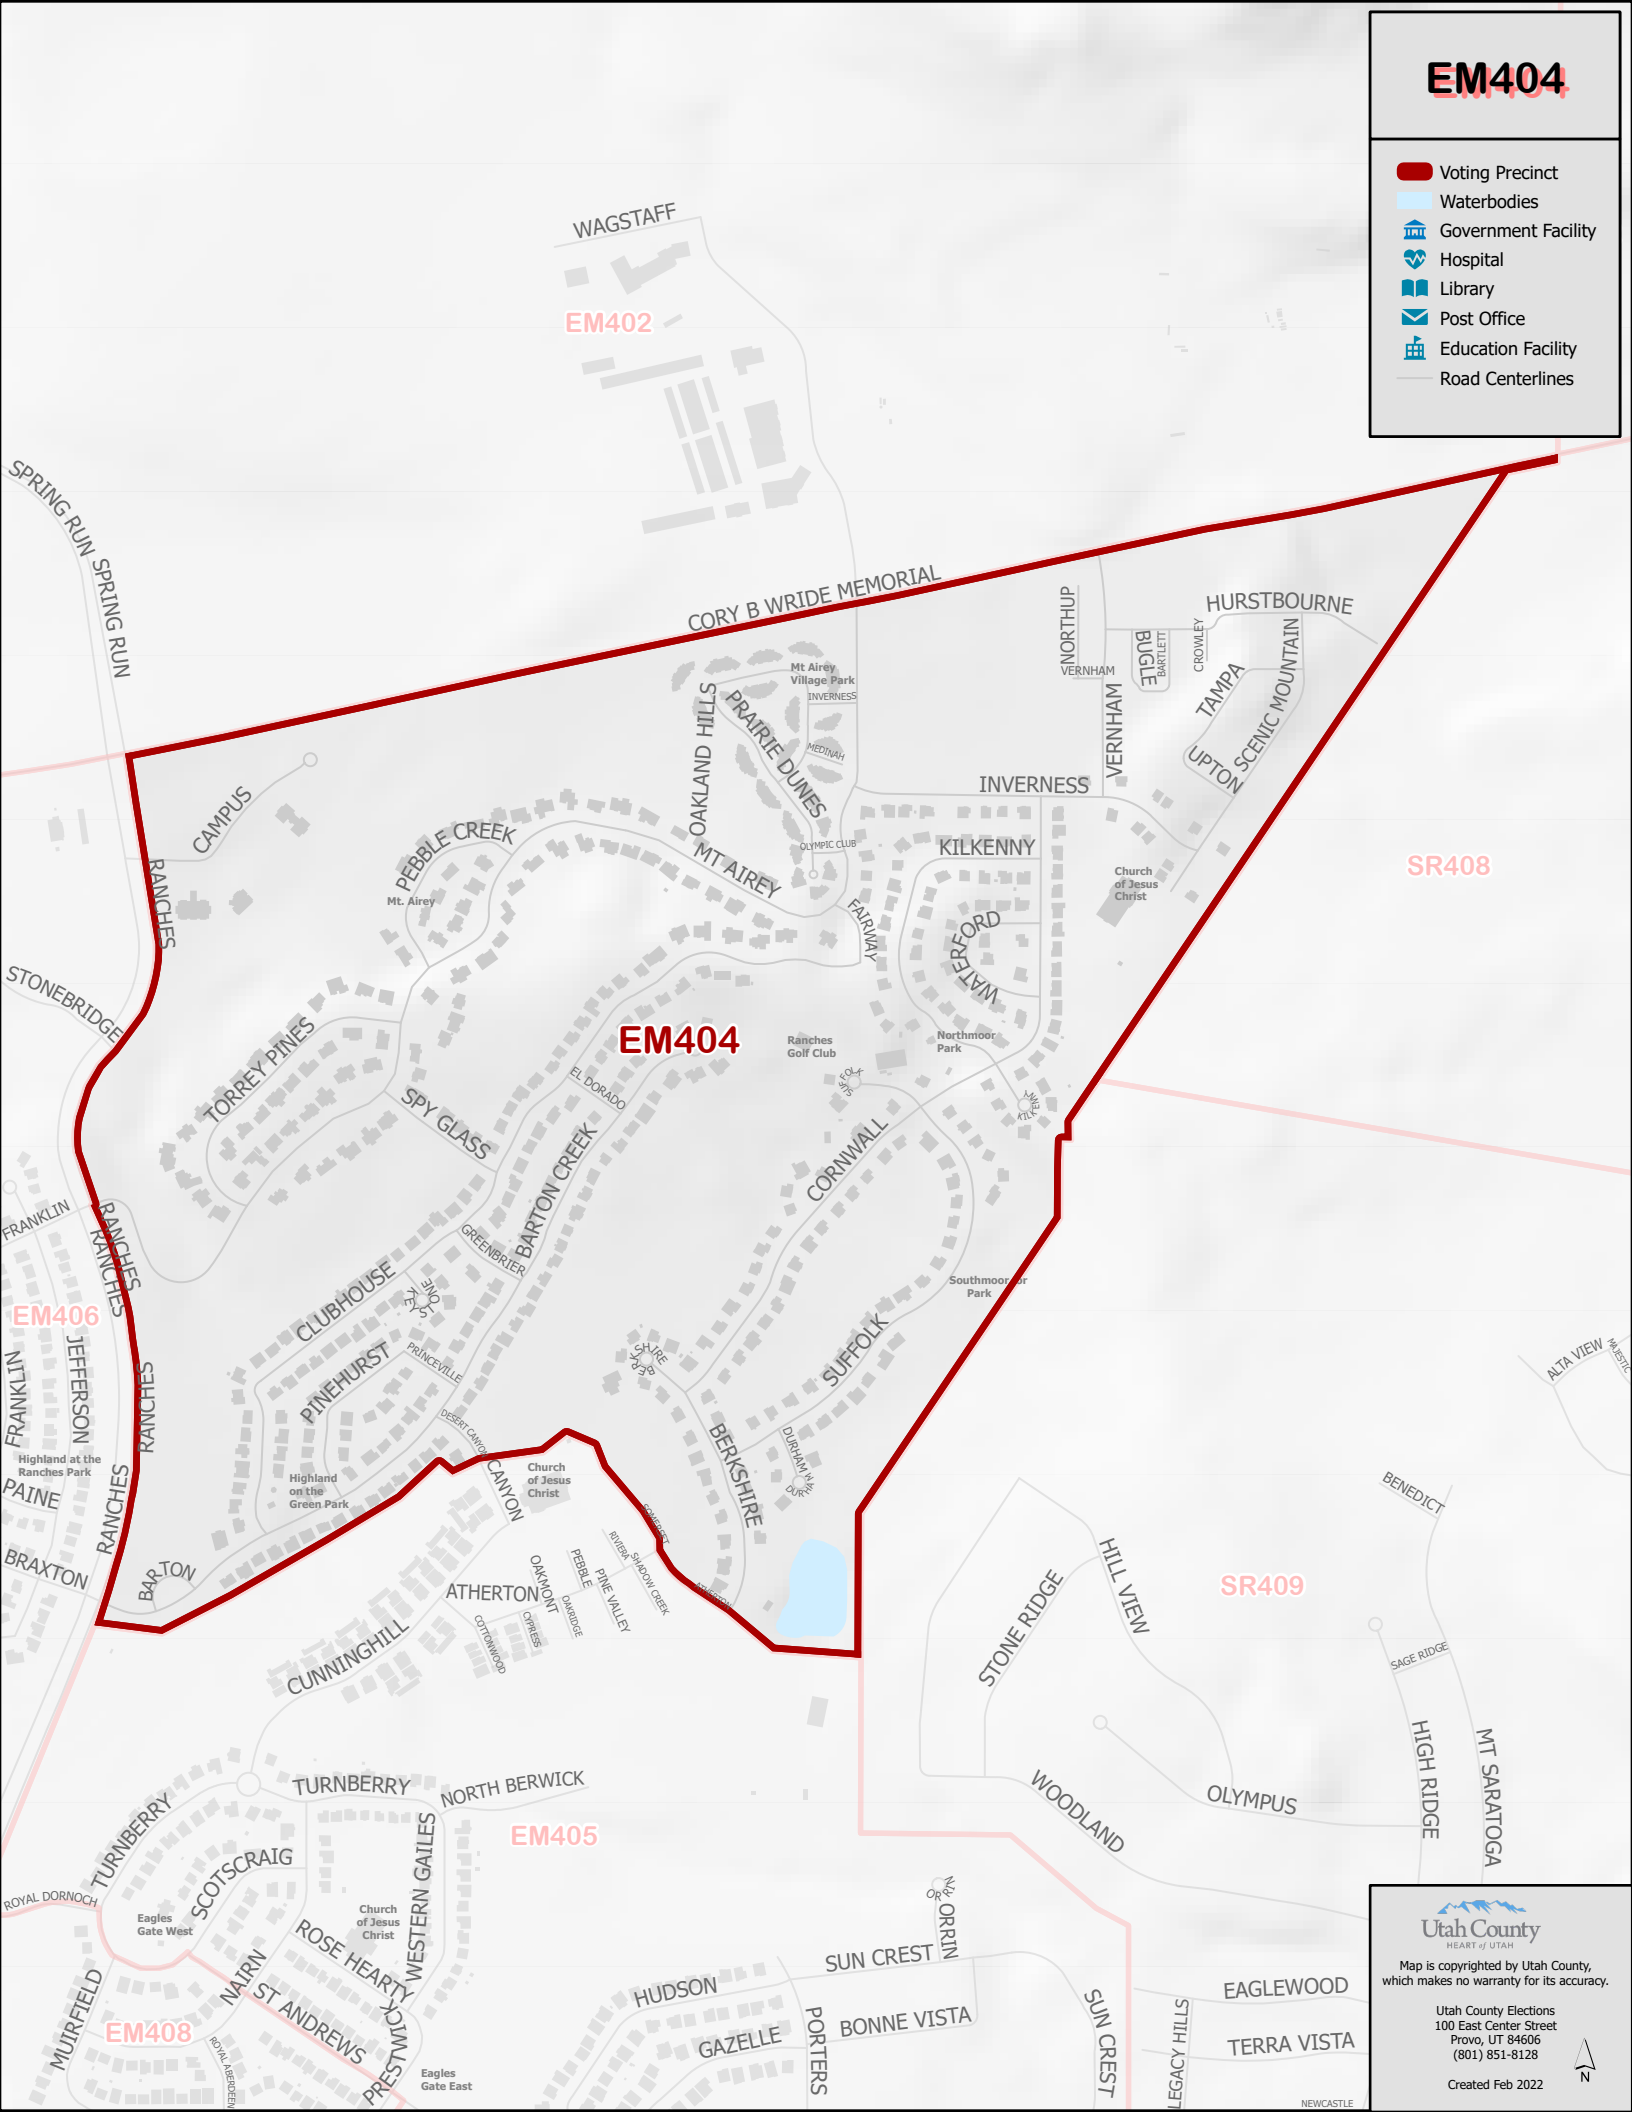

EM404

-  Voting Precinct
-  Waterbodies
-  Government Facility
-  Hospital
-  Library
-  Post Office
-  Education Facility
-  Road Centerlines

Utah County
HEART of UTAH
Map is copyrighted by Utah County, which makes no warranty for its accuracy.
Utah County Elections
100 East Center Street
Provo, UT 84606
(801) 851-8128
Created Feb 2022