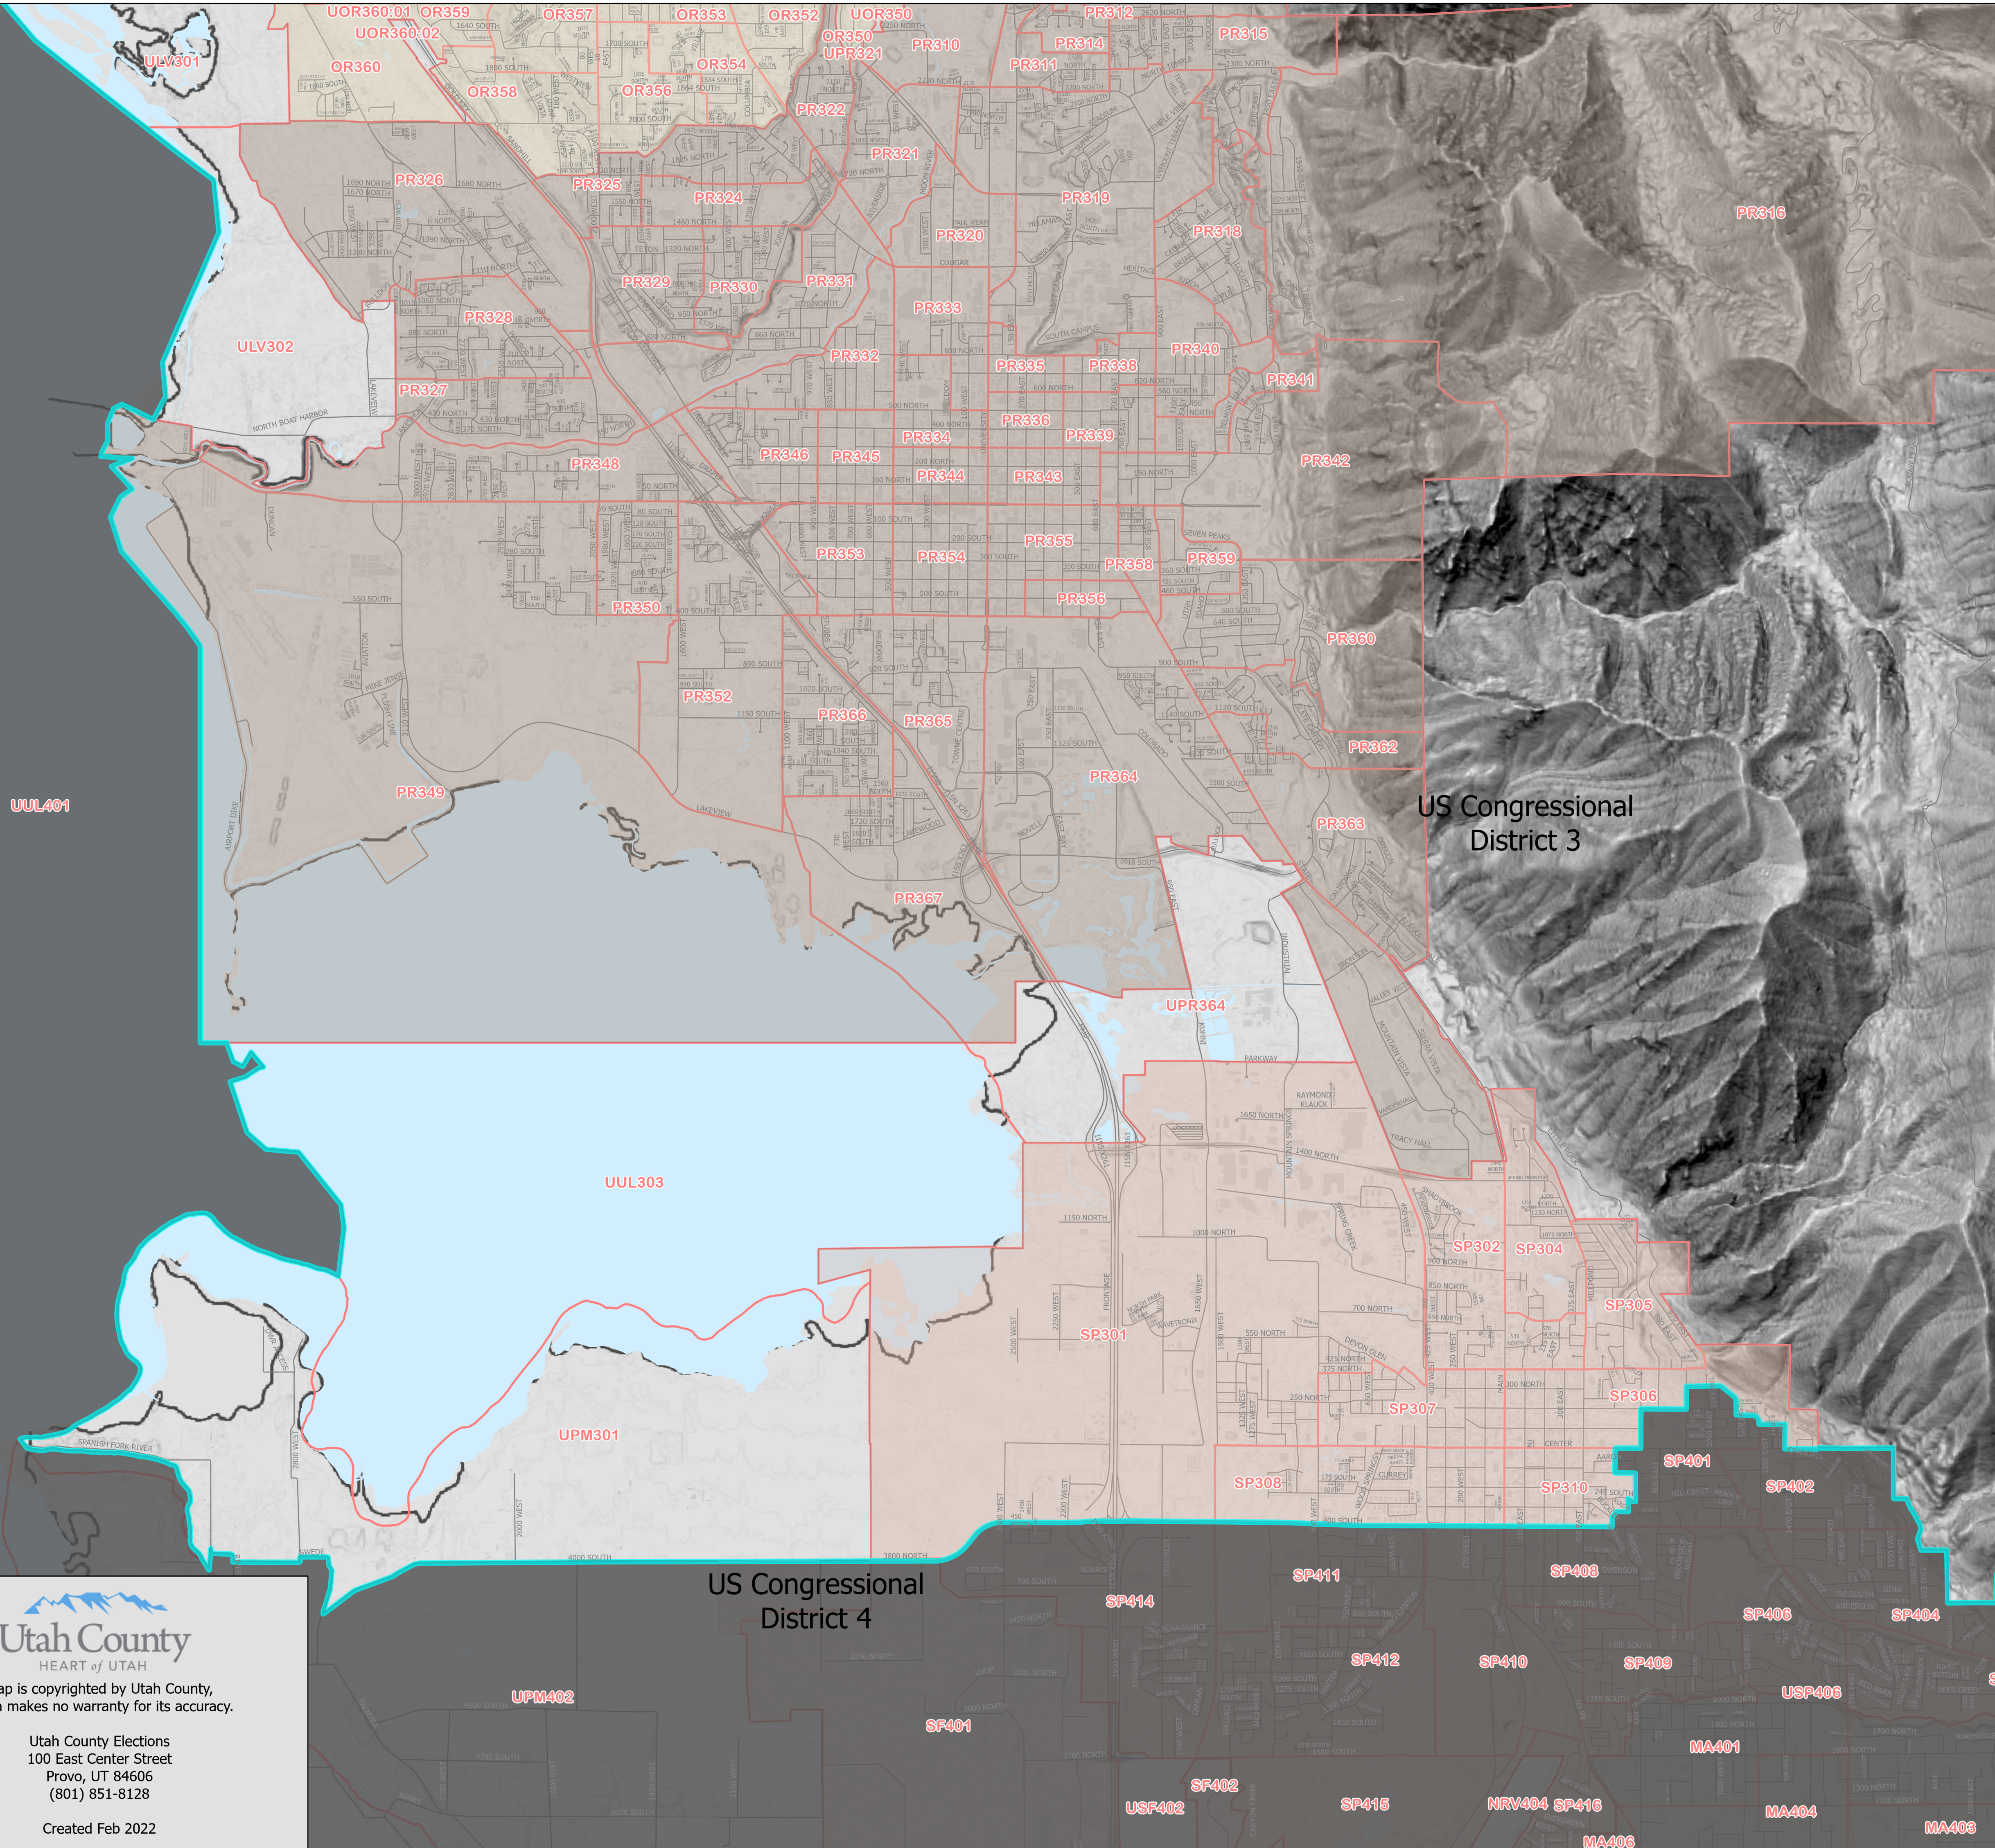

US Congressional District 3

Southern Portion of Congressional District #3

Legend

- County Boundar Line
- Voting Precincts
- Road Centerlines
- Waterbodies

US Congressional District 3

Utah County
HEART of UTAH
Map is copyrighted by Utah County, which makes no warranty for its accuracy.
Utah County Elections
100 East Center Street
Provo, UT 84606
(801) 851-8128
Created Feb 2022