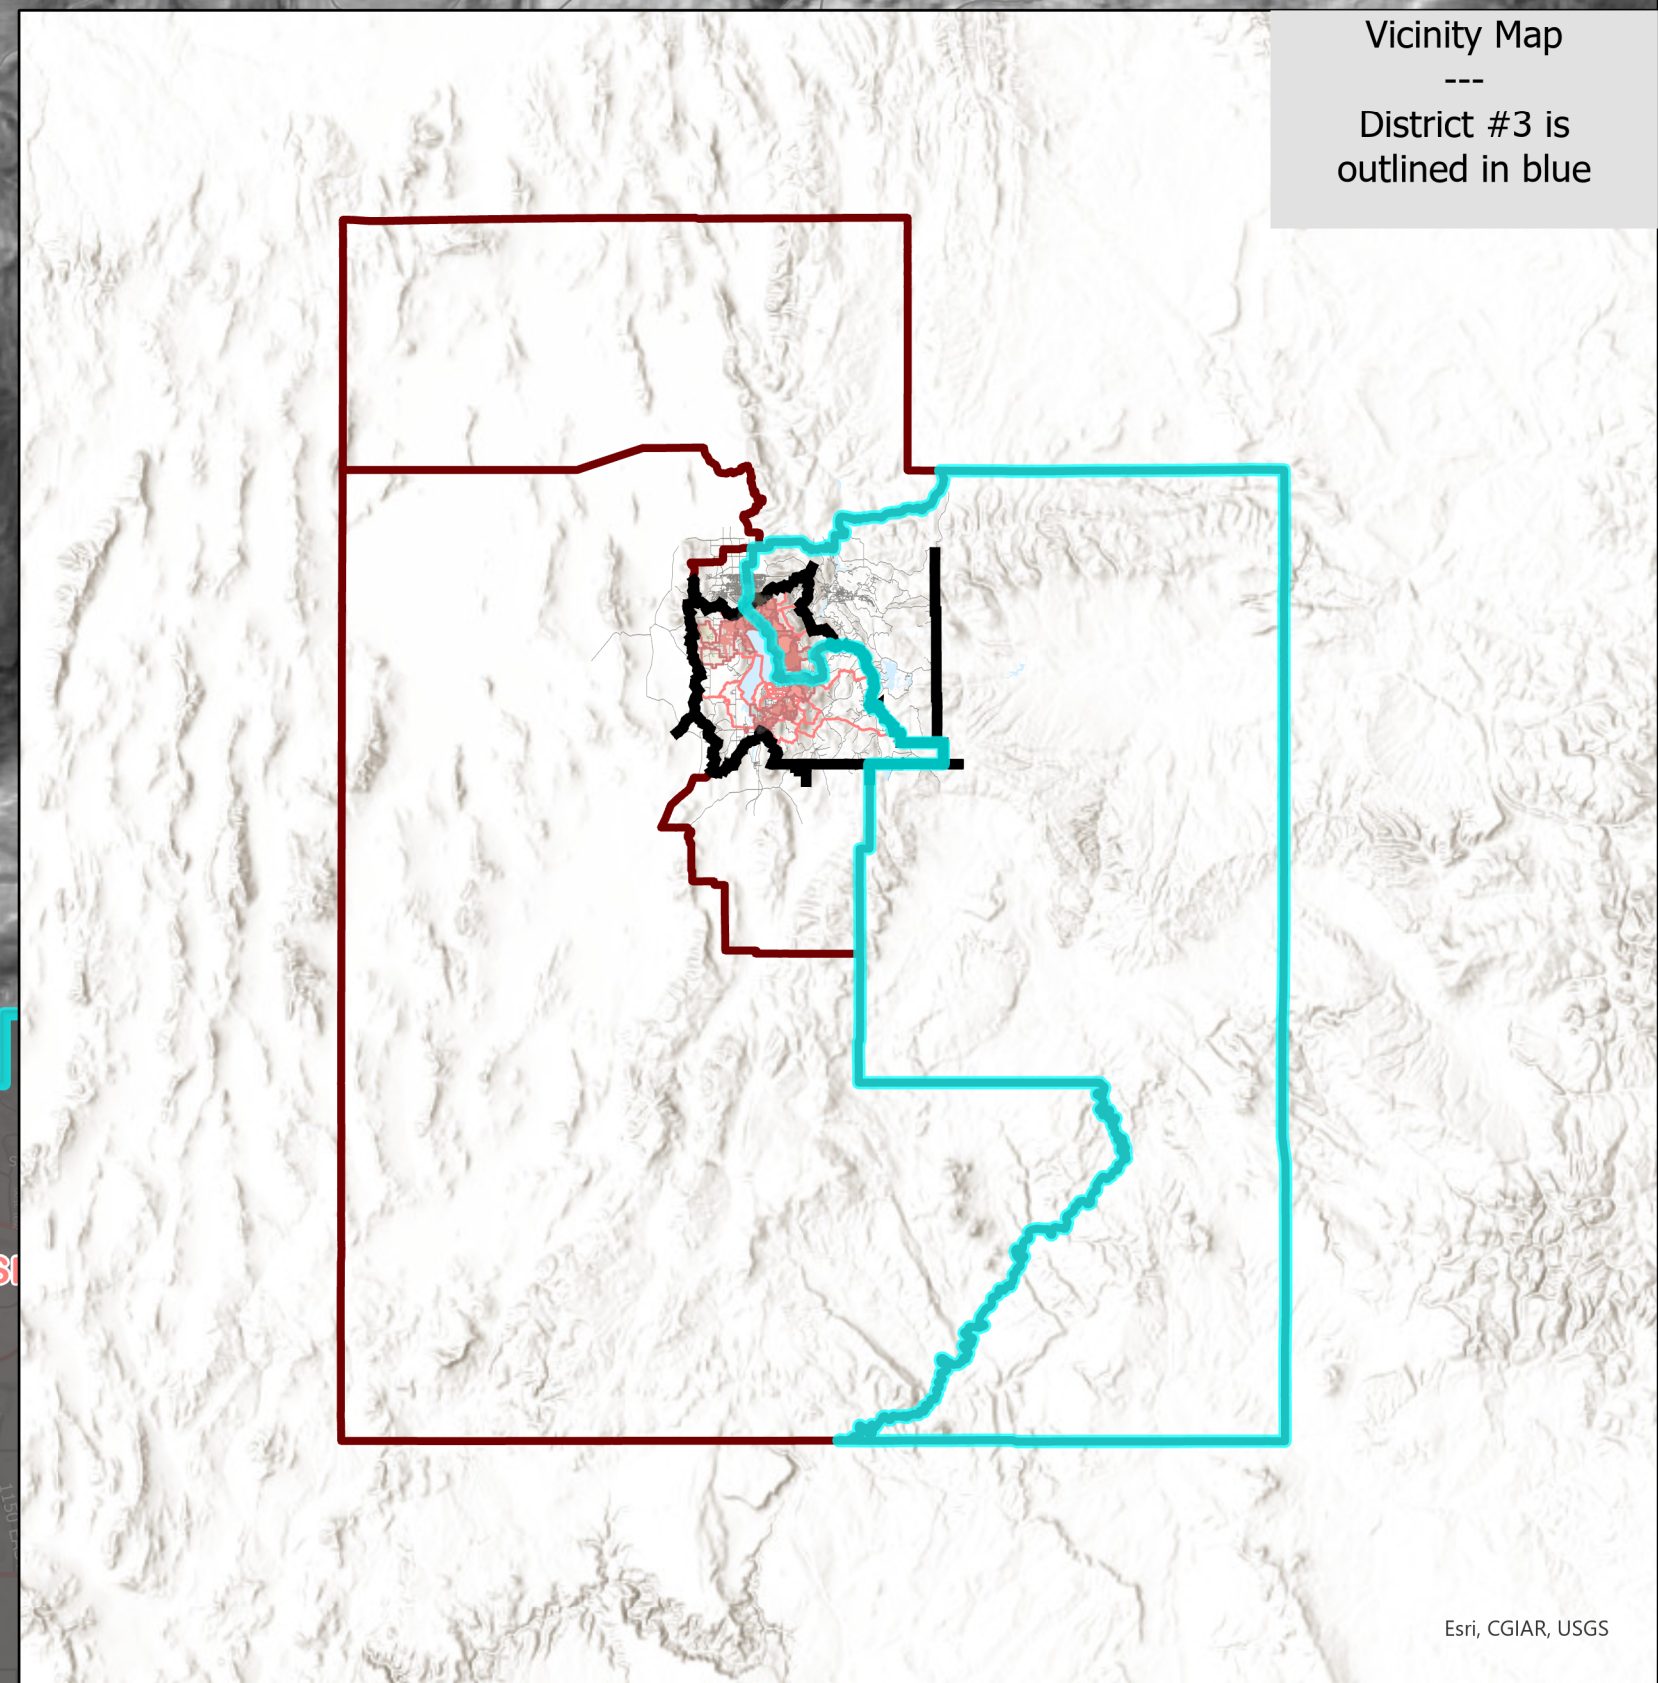

US Congressional District 3

Southern Portion of Congressional District #3

Legend

- County Boundar Line
- Voting Precincts
- Road Centerlines
- Waterbodies

US Congressional District 3

Utah County
HEART of UTAH
Map is copyrighted by Utah County, which makes no warranty for its accuracy.
Utah County Elections
100 East Center Street
Provo, UT 84606
(801) 851-8128
Created Feb 2022