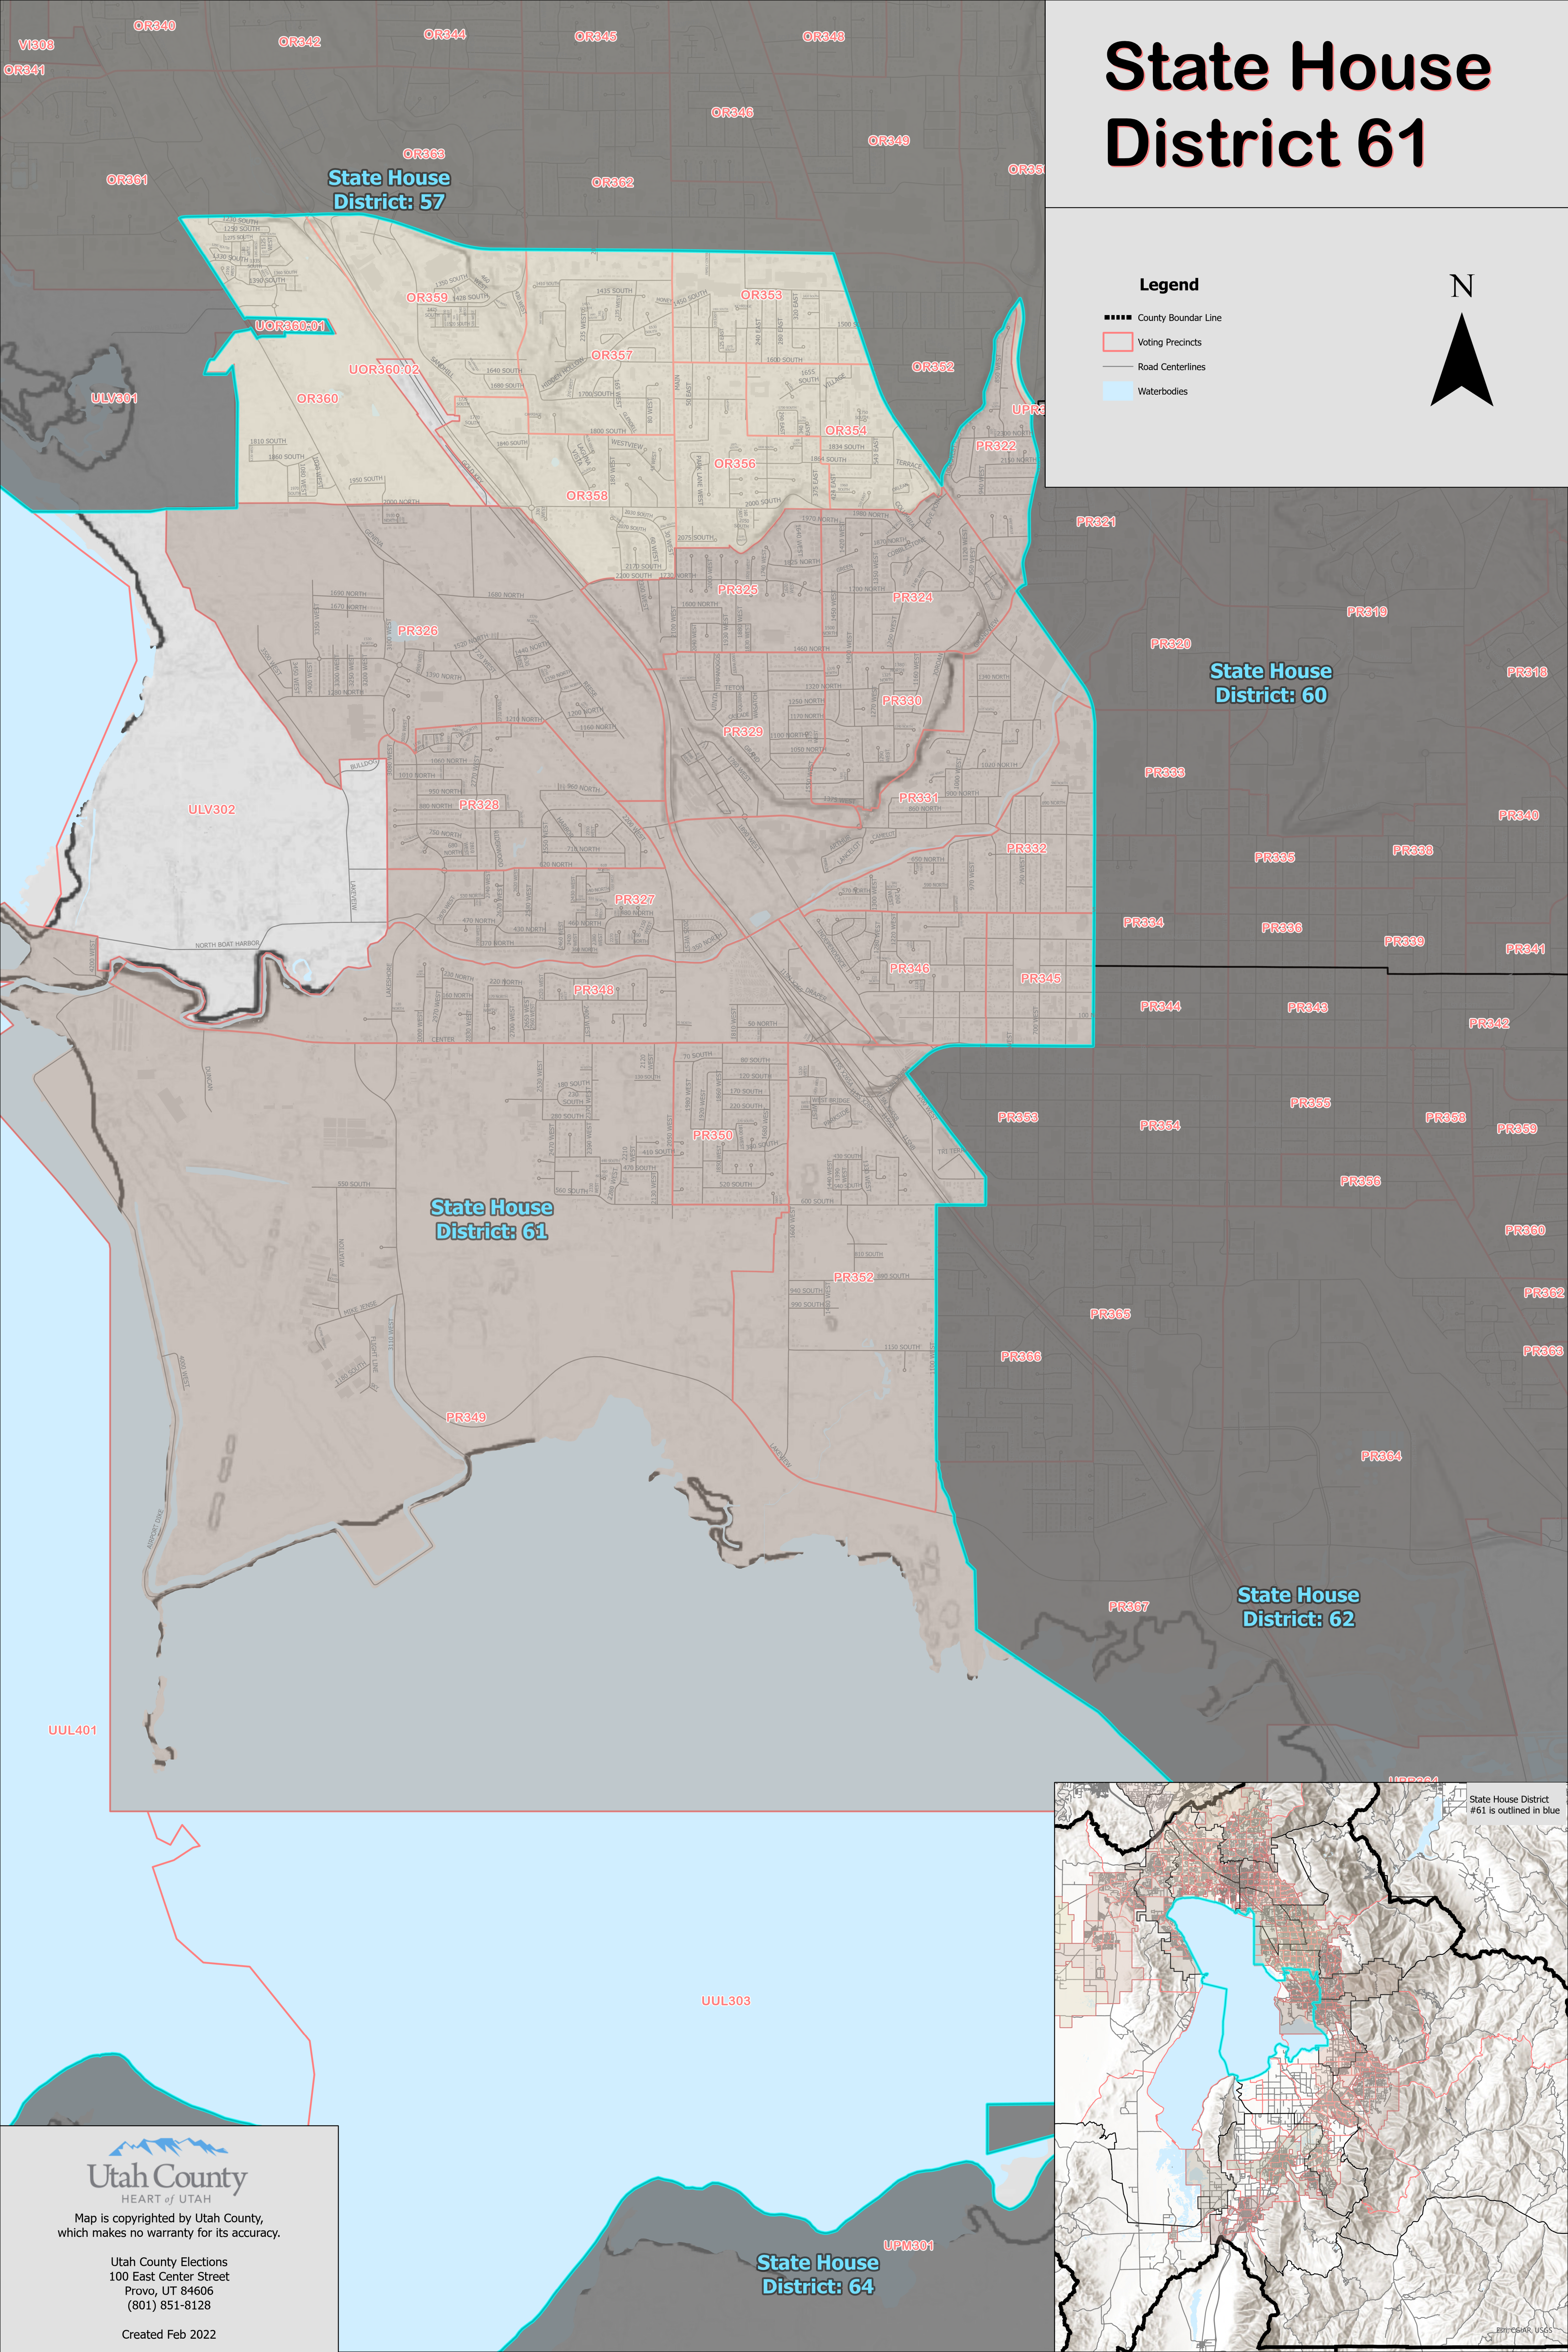

State House District 61

Legend

- County Boundary Line
- Voting Precincts
- Road Centerlines
- Waterbodies

State House District: 57

State House District: 60

State House District: 61

State House District: 62

State House District: 64

Utah County
HEART of UTAH

Map is copyrighted by Utah County, which makes no warranty for its accuracy.

Utah County Elections
100 East Center Street
Provo, UT 84606
(801) 851-8128

Created Feb 2022

State House District #61 is outlined in blue

ESRI/CESAR, USGS