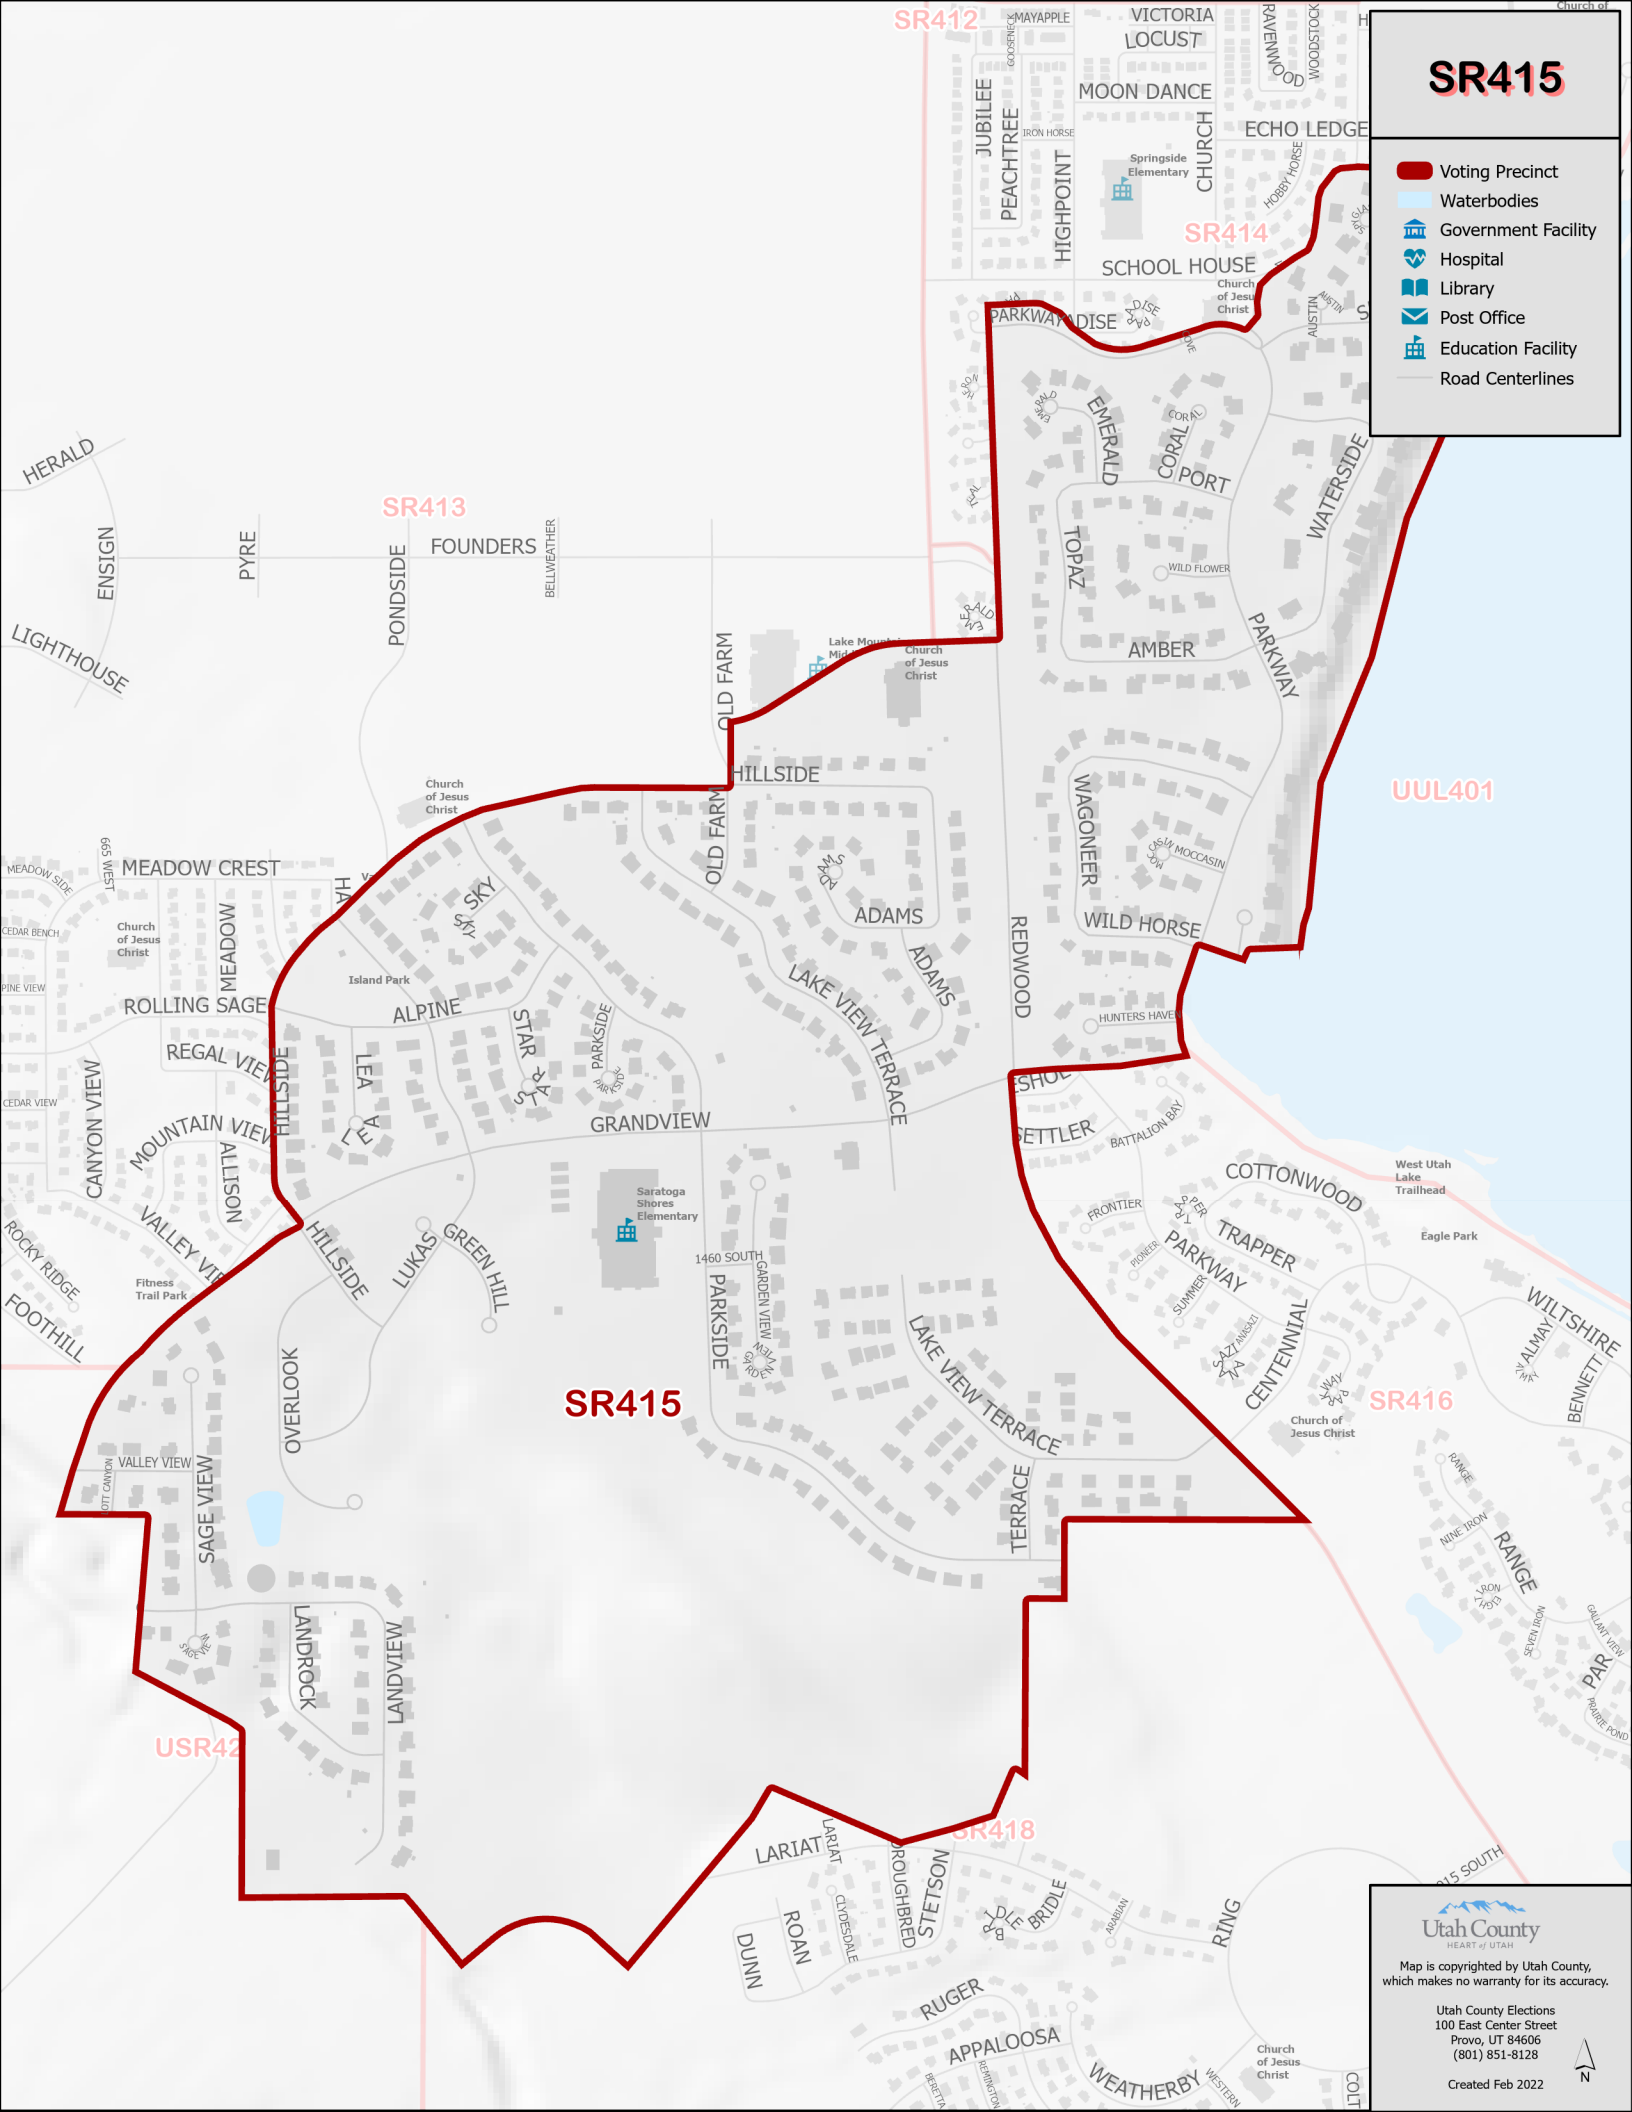

SR415

-  Voting Precinct
-  Waterbodies
-  Government Facility
-  Hospital
-  Library
-  Post Office
-  Education Facility
-  Road Centerlines

Utah County
HEART of UTAH

Map is copyrighted by Utah County, which makes no warranty for its accuracy.

Utah County Elections
100 East Center Street
Provo, UT 84606
(801) 851-8128

Created Feb 2022