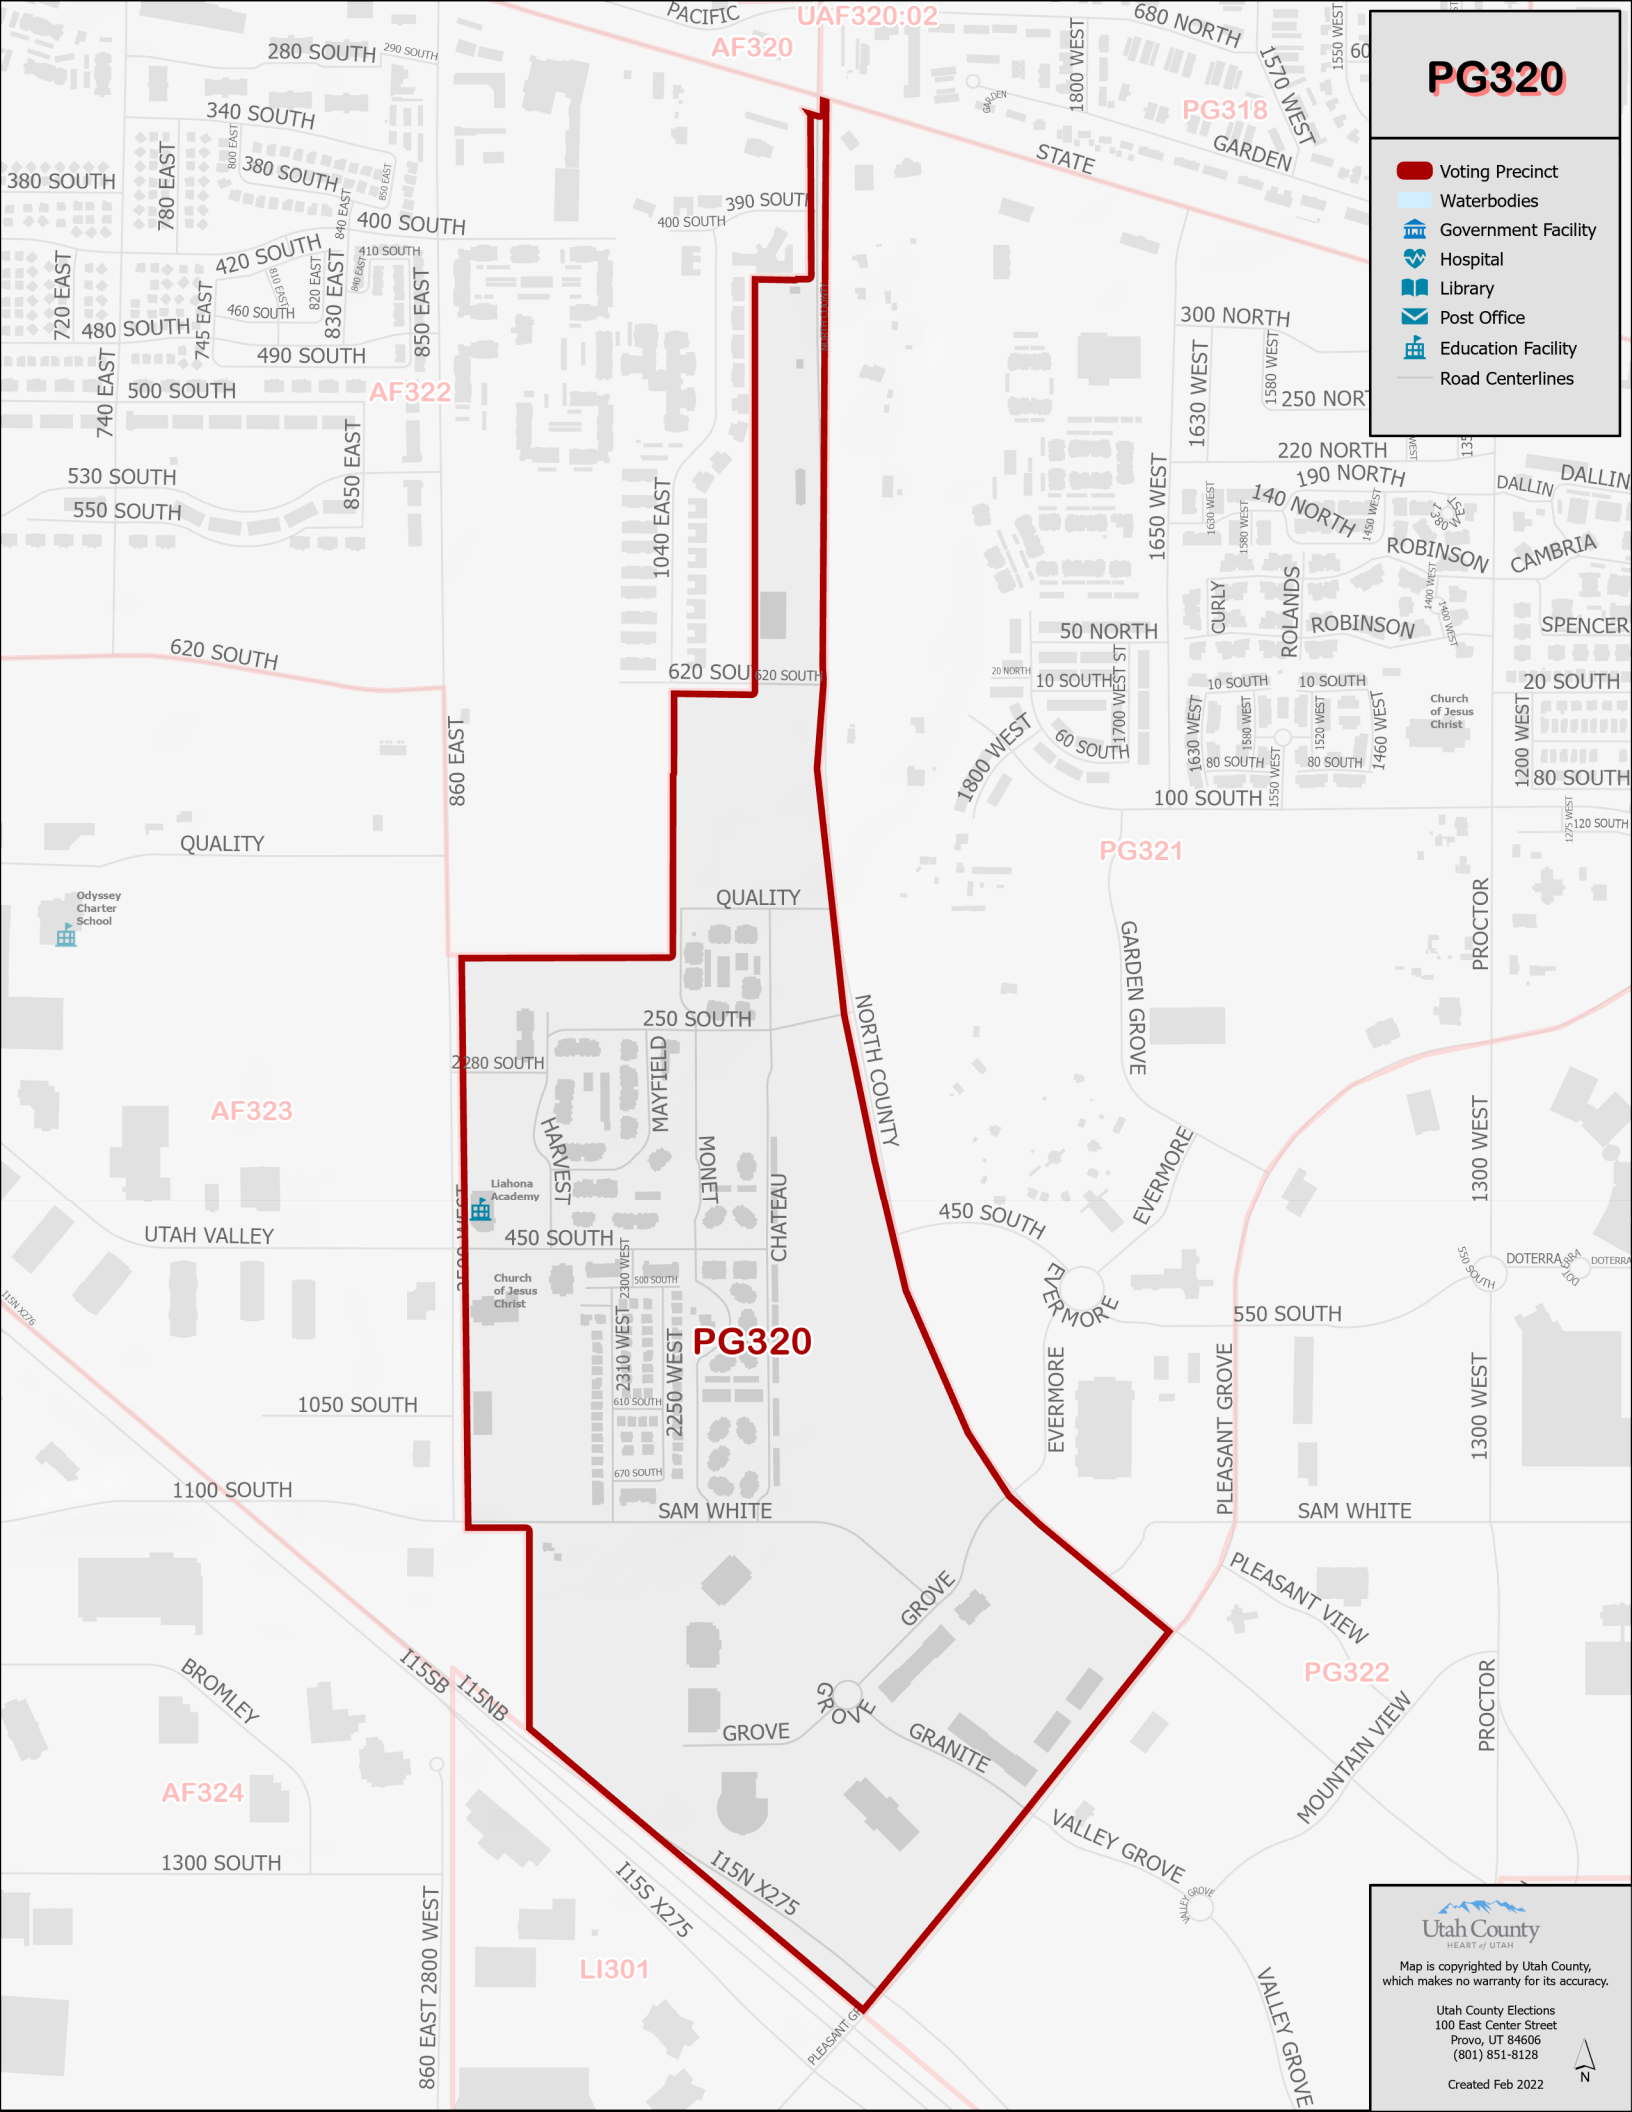

PG320

-  Voting Precinct
-  Waterbodies
-  Government Facility
-  Hospital
-  Library
-  Post Office
-  Education Facility
-  Road Centerlines

Utah County
HEART of UTAH

Map is copyrighted by Utah County, which makes no warranty for its accuracy.

Utah County Elections
100 East Center Street
Provo, UT 84606
(801) 851-8128

Created Feb 2022