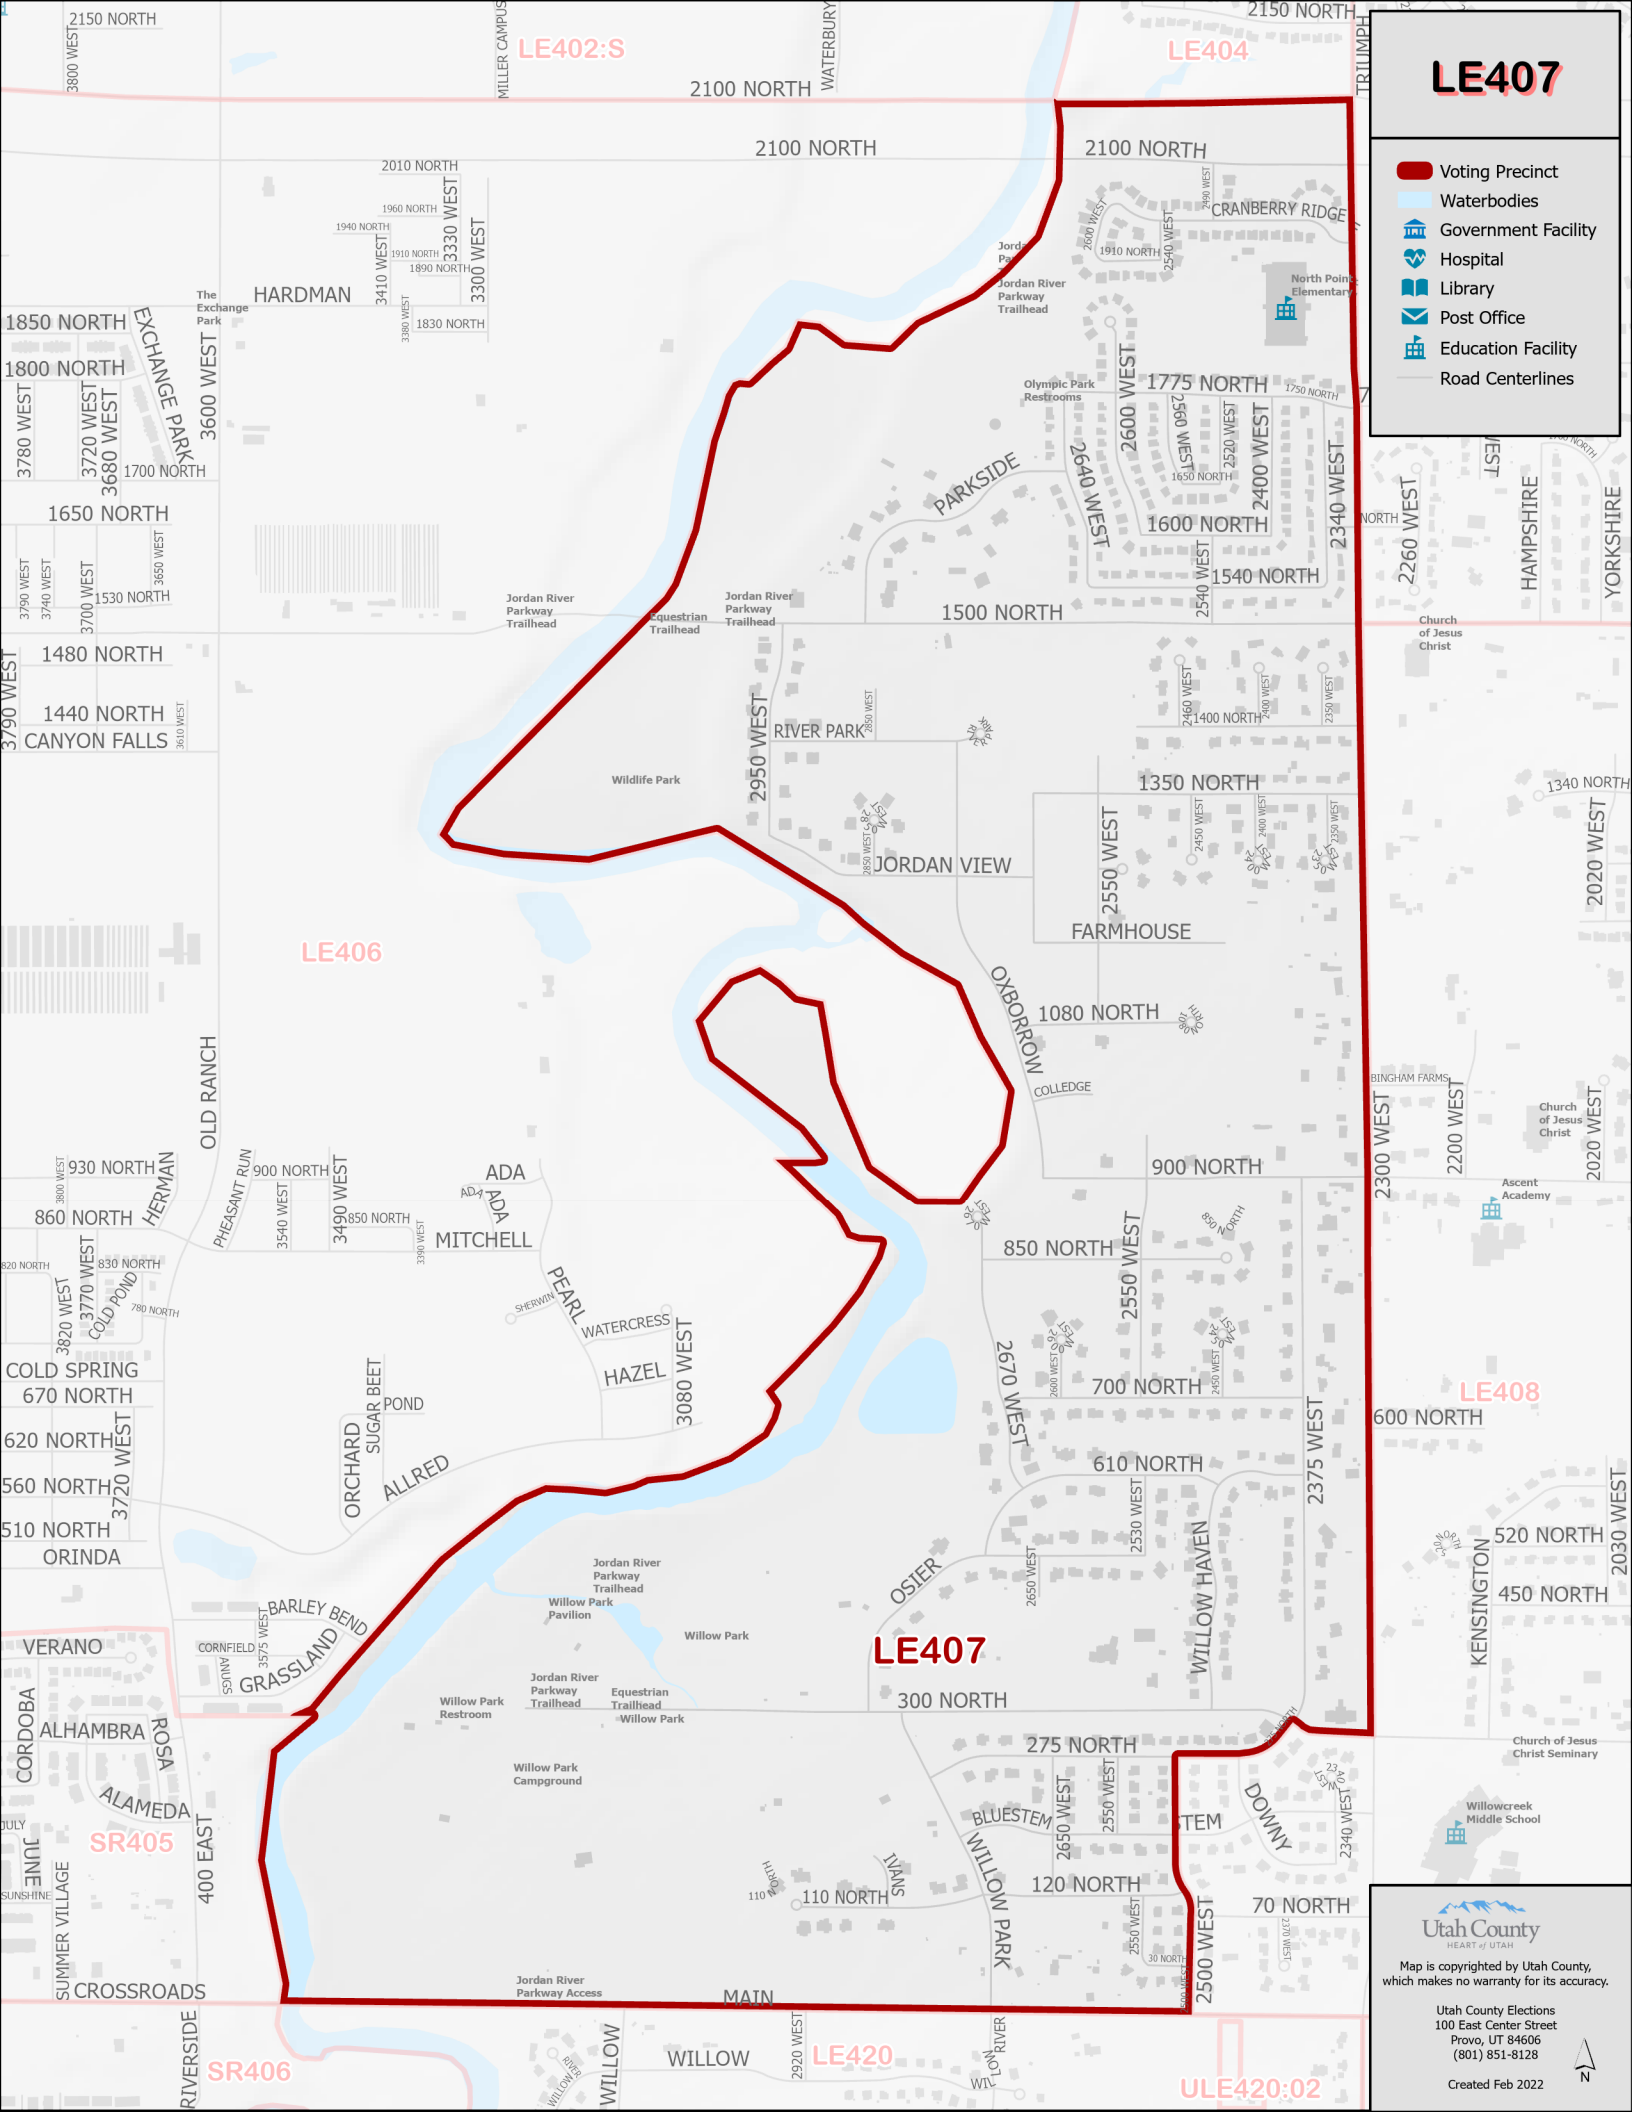

# LE407

- Voting Precinct
- Waterbodies
- Government Facility
- Hospital
- Library
- Post Office
- Education Facility
- Road Centerlines

Utah County  
HEART OF UTAH

Map is copyrighted by Utah County, which makes no warranty for its accuracy.

Utah County Elections  
100 East Center Street  
Provo, UT 84606  
(801) 851-8128

Created Feb 2022