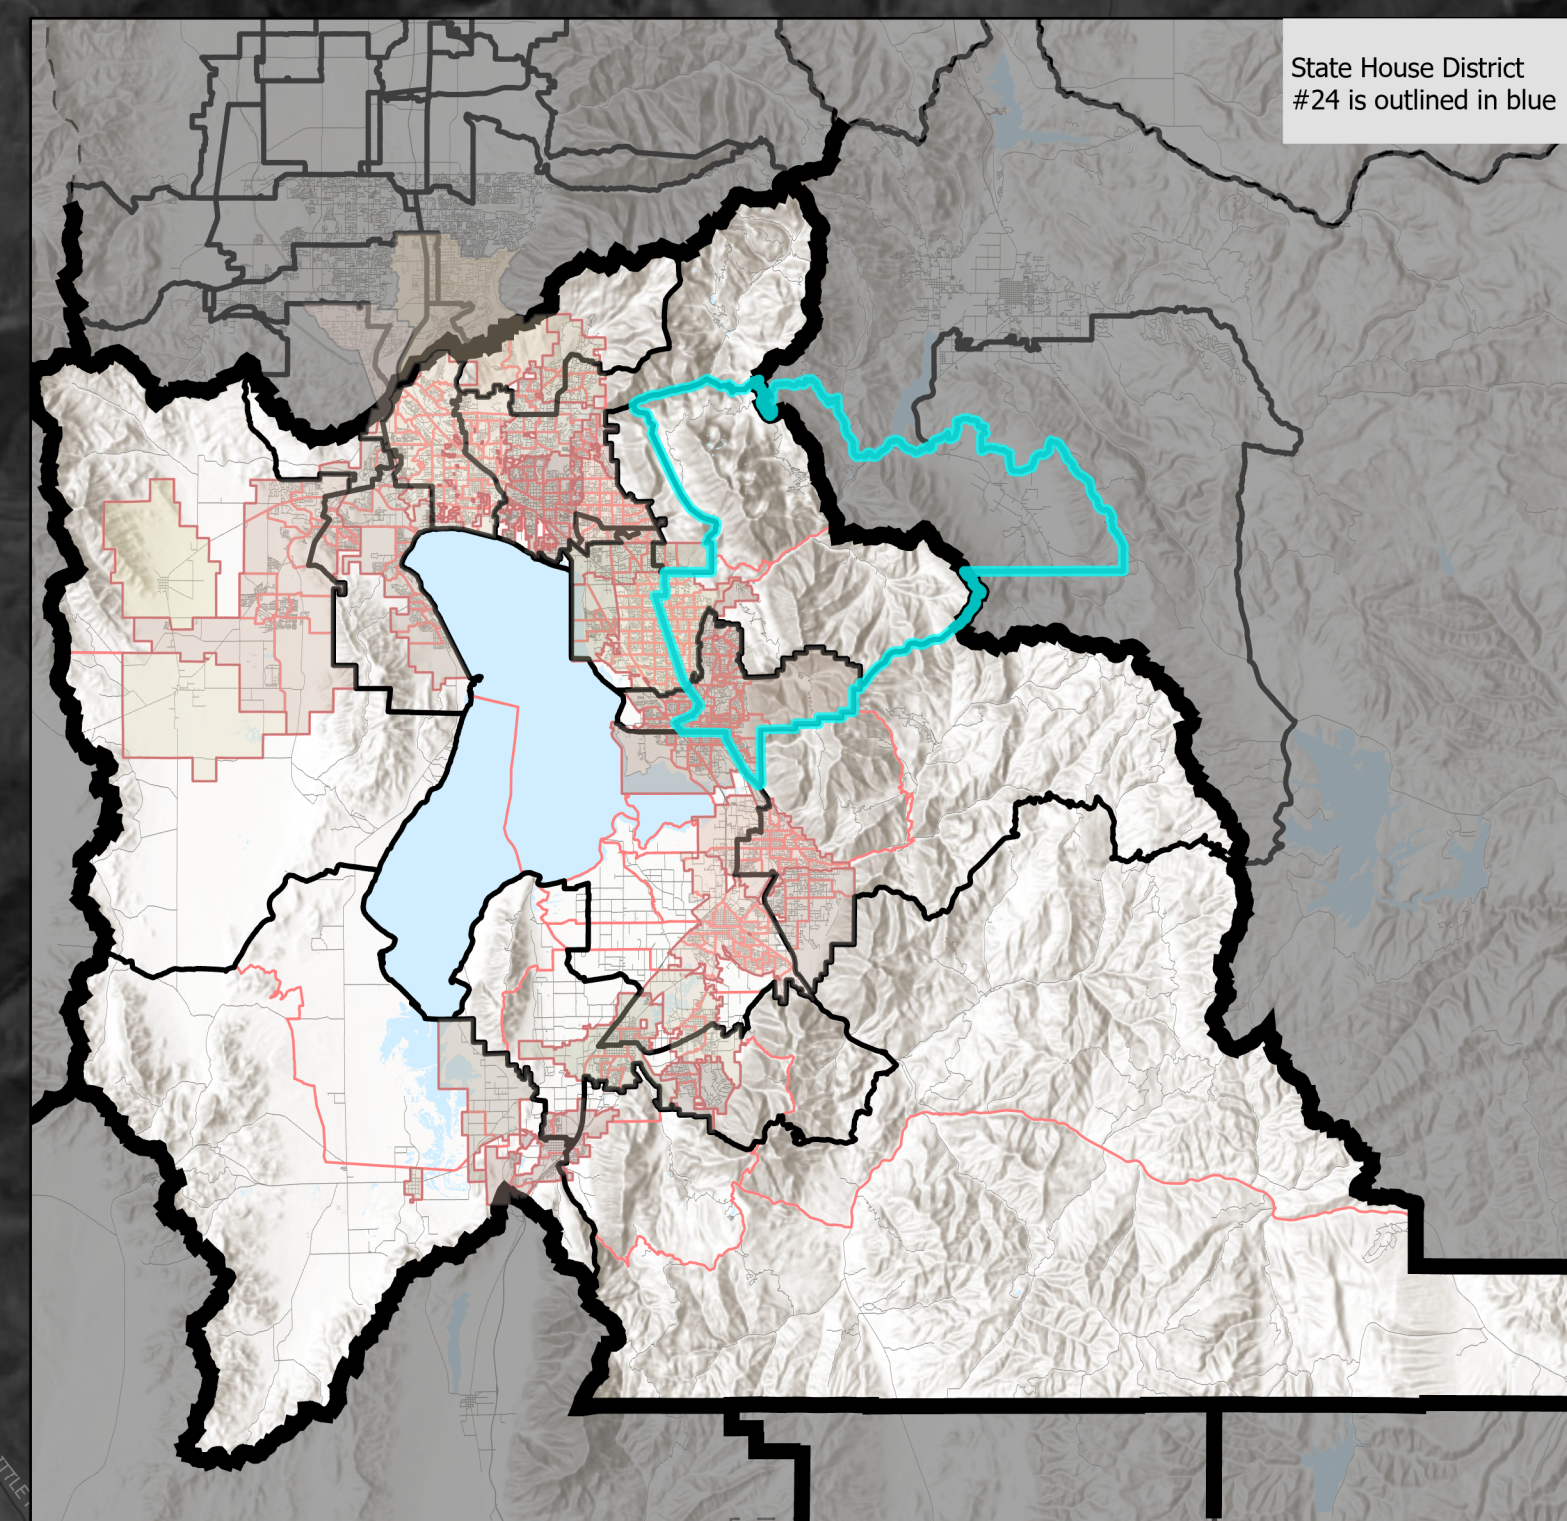

State Senate District 24

Legend

- County Boundar Line
- Voting Precincts
- Road Centerlines
- Waterbodies

N

Map is copyrighted by Utah County, which makes no warranty for its accuracy.

Utah County Elections
100 East Center Street
Provo, UT 84606
(801) 851-8128

Created Feb 2022

SP301
SP302 SP304