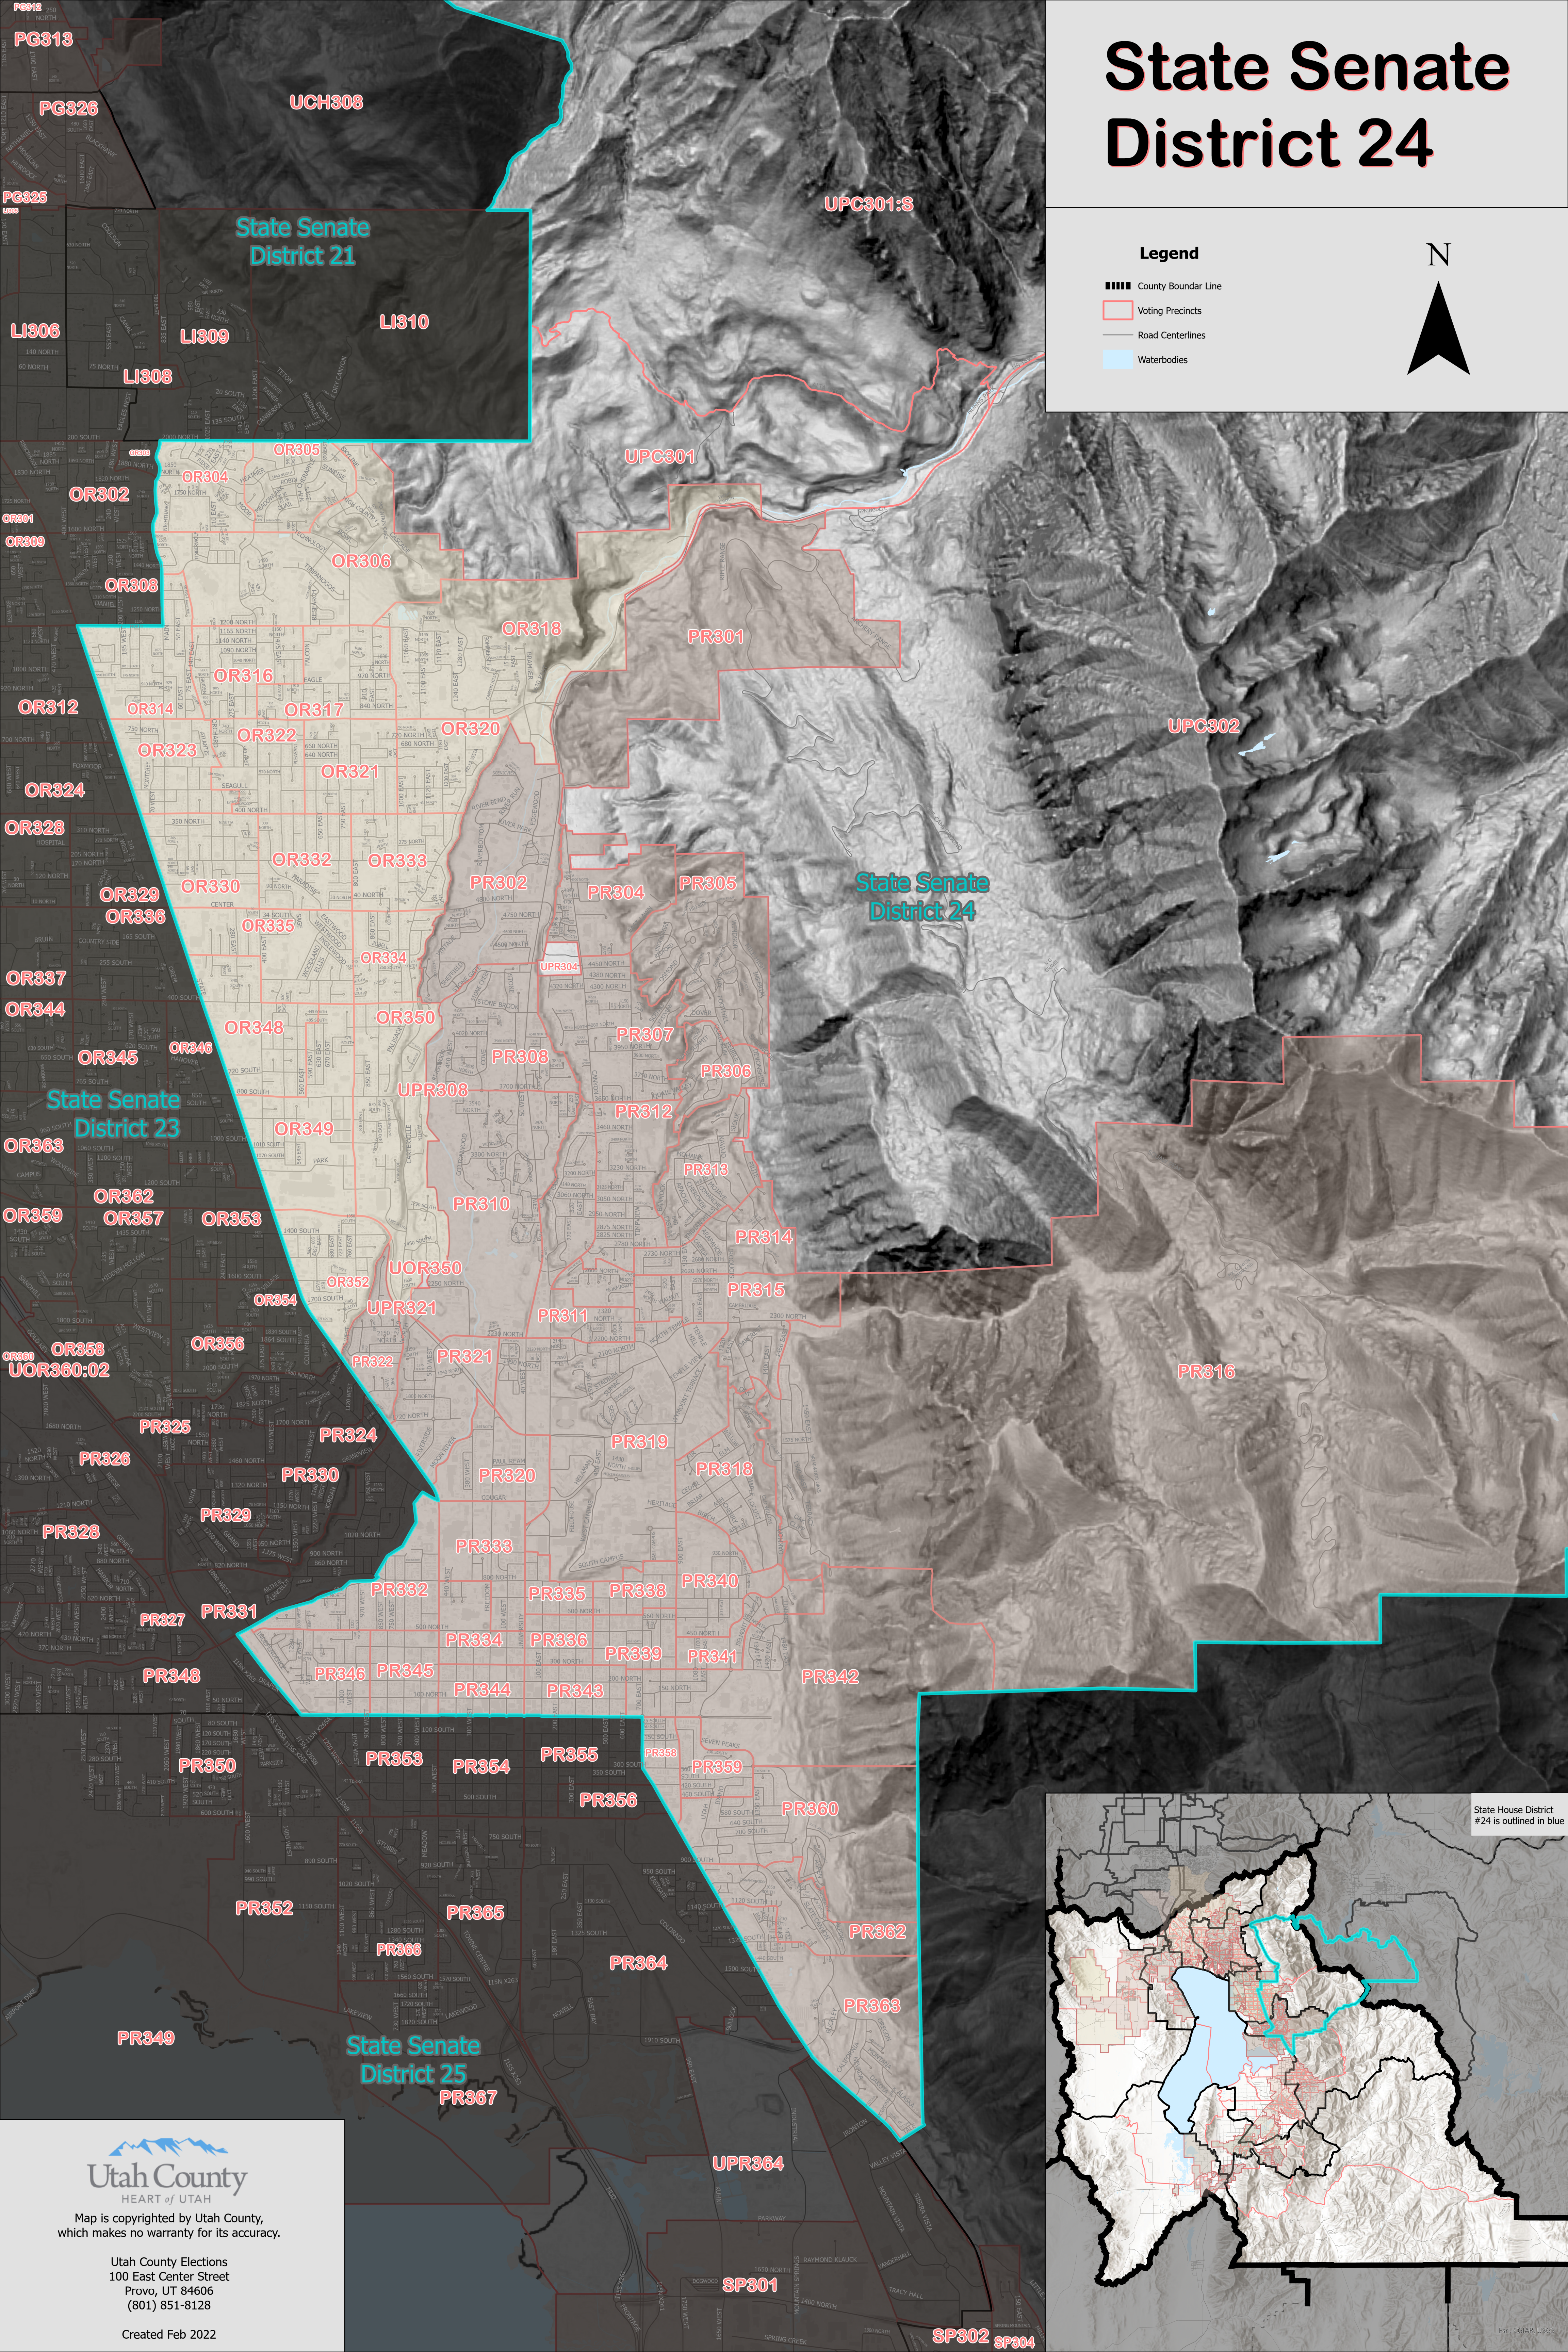

State Senate District 24

Legend

- County Boundar Line
- Voting Precincts
- Road Centerlines
- Waterbodies

N

Map is copyrighted by Utah County, which makes no warranty for its accuracy.

Utah County Elections
100 East Center Street
Provo, UT 84606
(801) 851-8128

Created Feb 2022

SP301
SP302 SP304