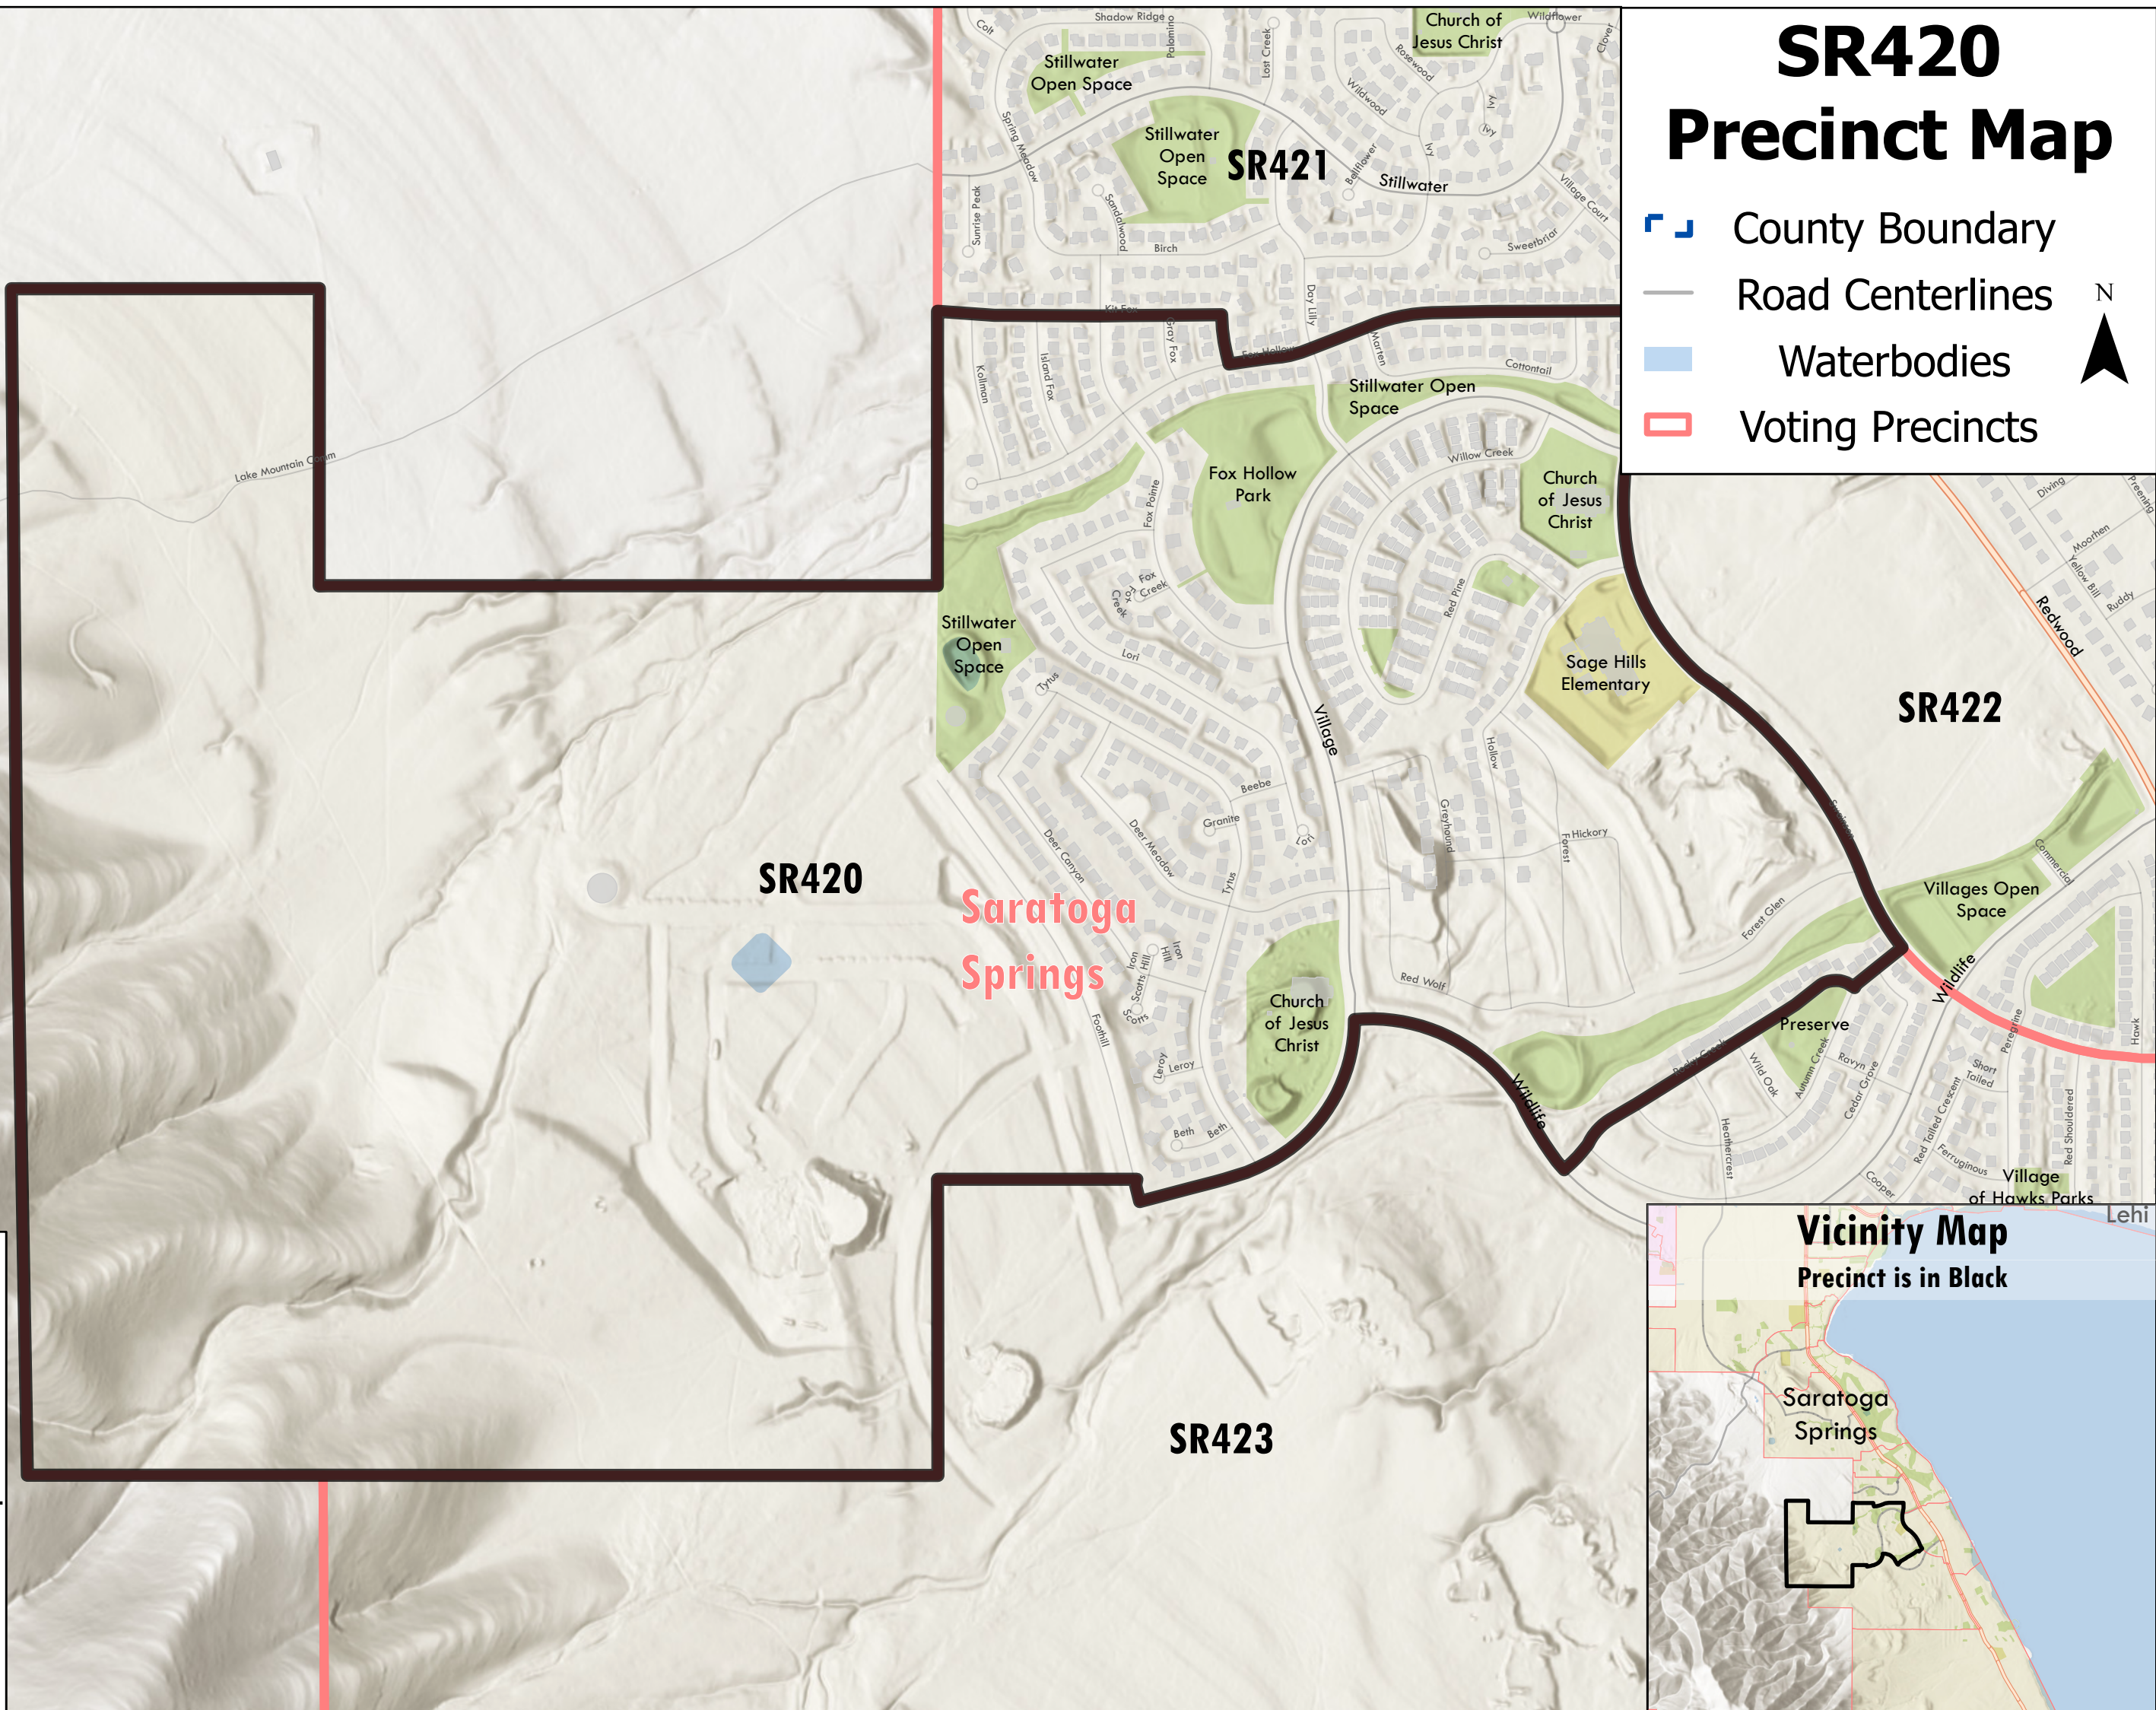

SR420 Precinct Map

-  County Boundary
-  Road Centerlines
-  Waterbodies
-  Voting Precincts

Map is copyrighted by Utah County which makes no warranty for its accuracy.

Utah County Elections
100 East Center Street
Provo, UT 84606
(801) 851-8128

Created May 2024