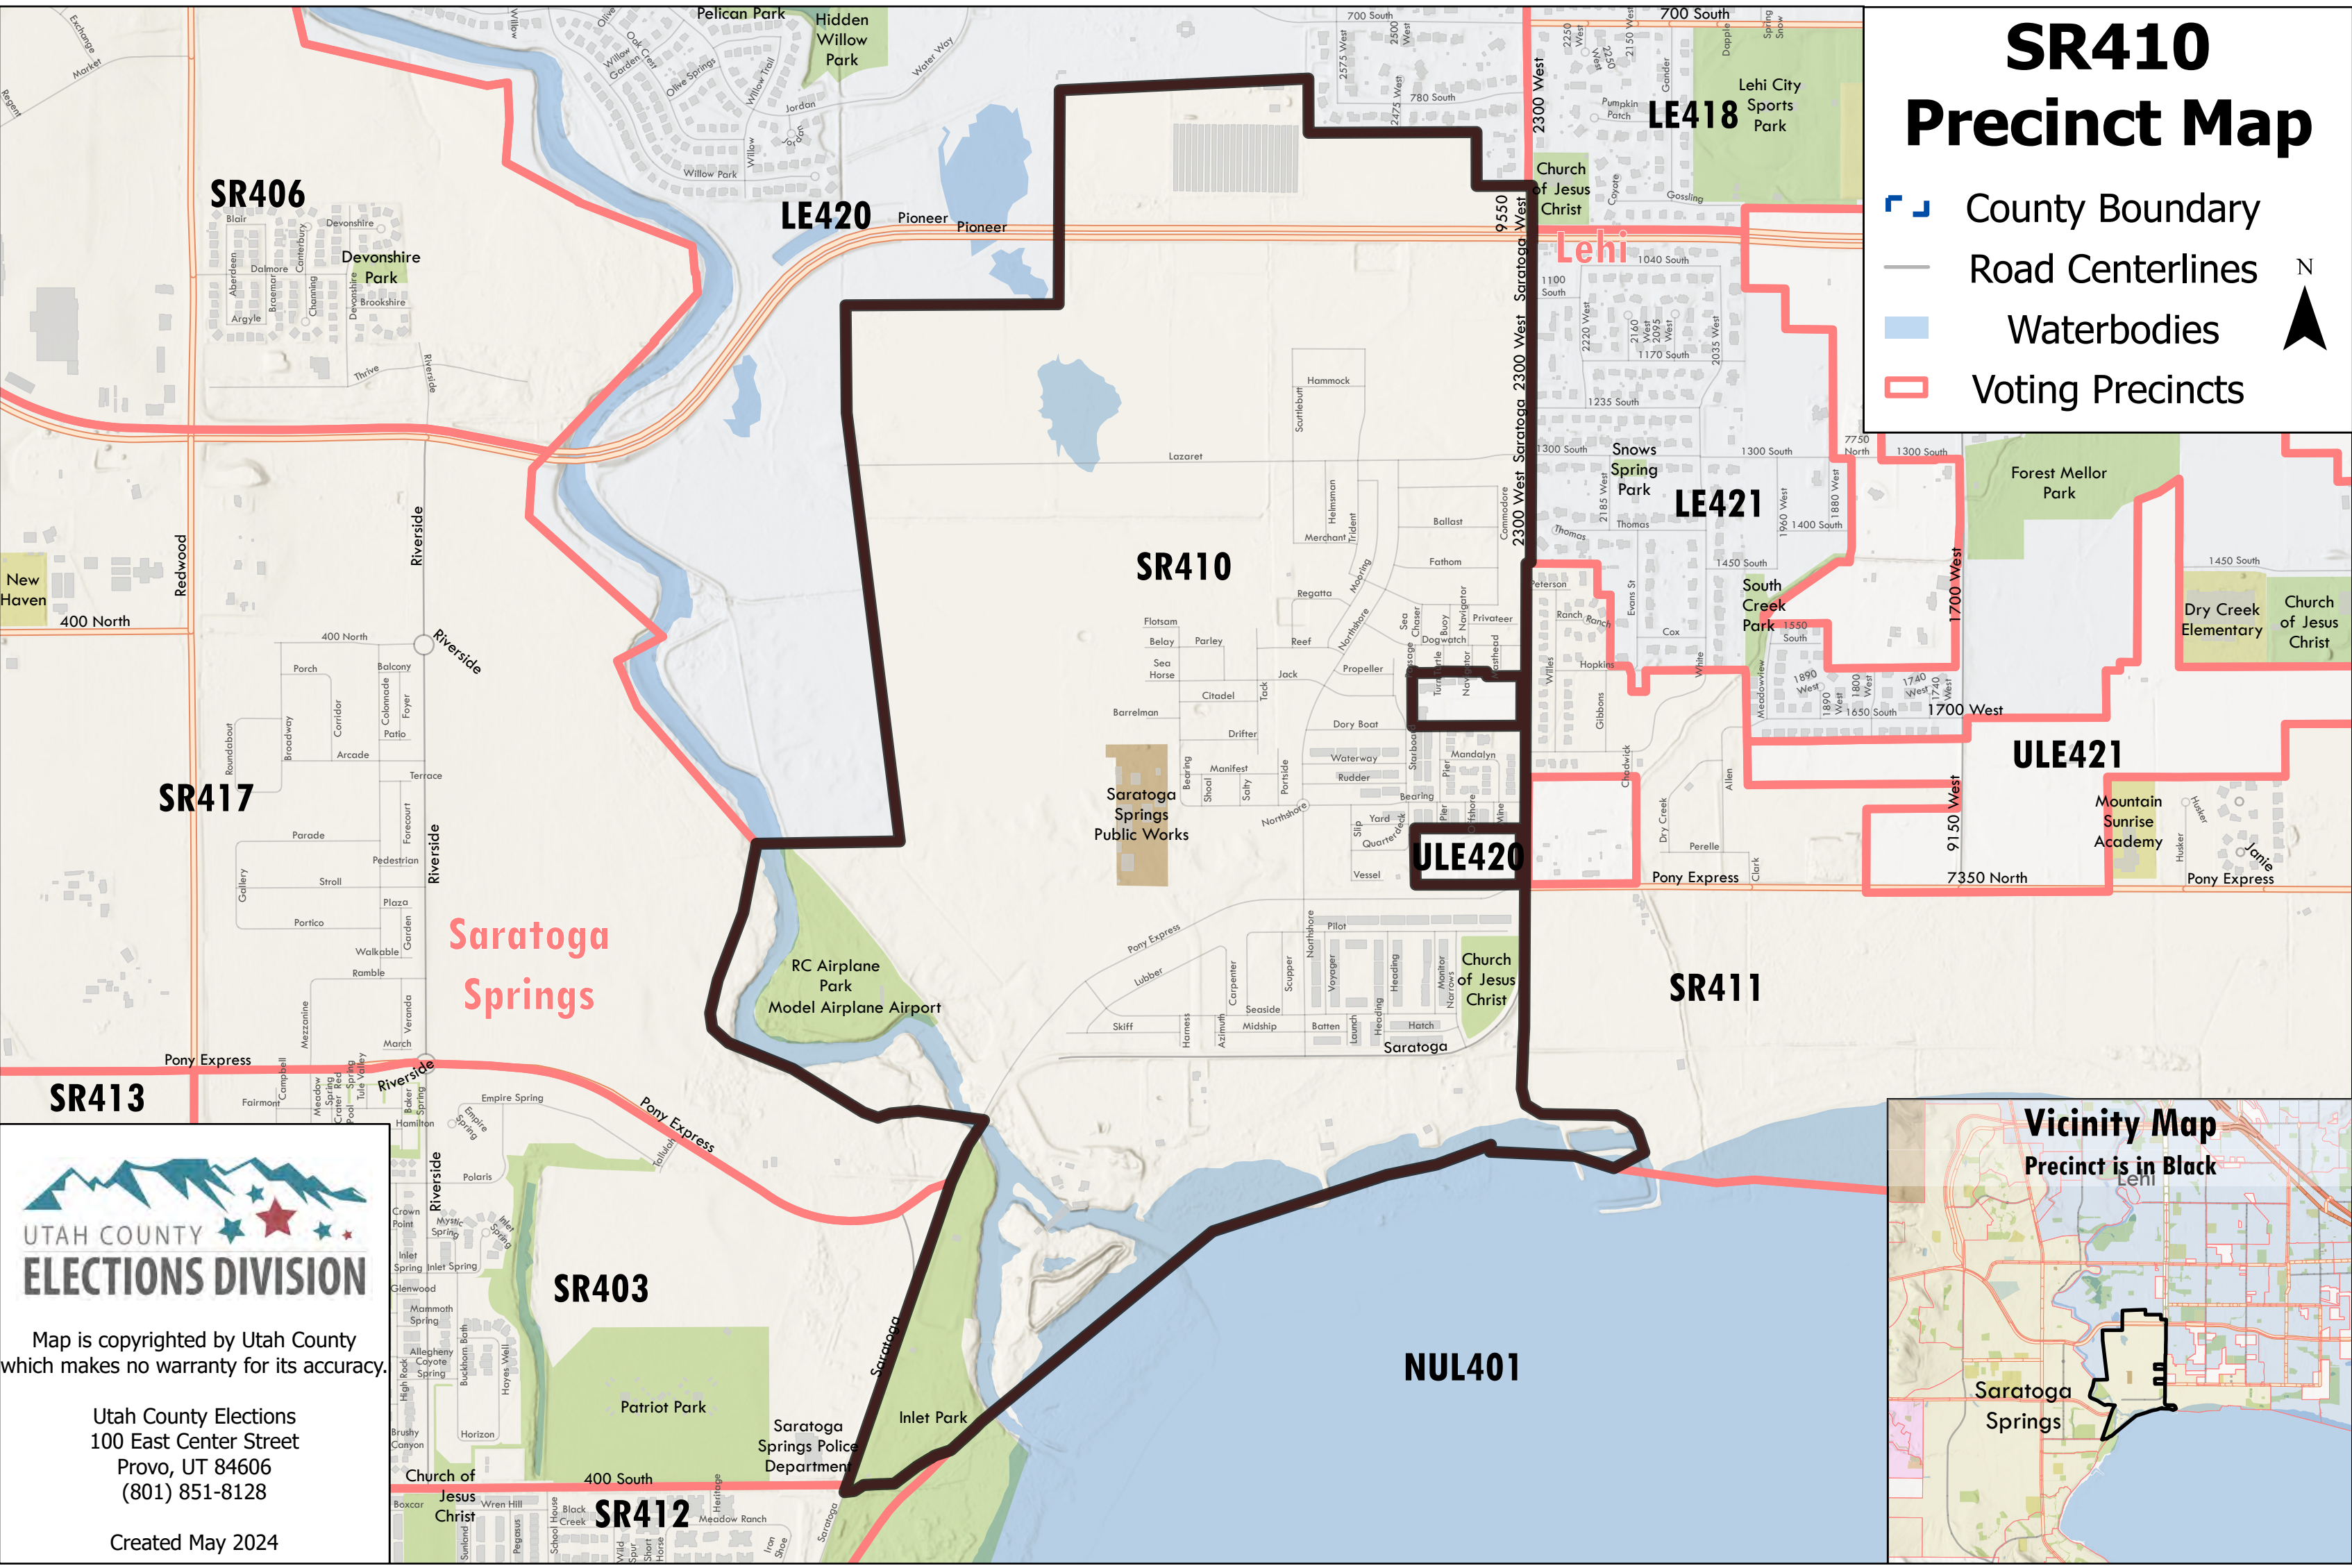

SR410 Precinct Map

-  County Boundary
-  Road Centerlines
-  Waterbodies
-  Voting Precincts

Map is copyrighted by Utah County which makes no warranty for its accuracy.

Utah County Elections
 100 East Center Street
 Provo, UT 84606
 (801) 851-8128

Created May 2024

Vicinity Map
 Precinct is in Black