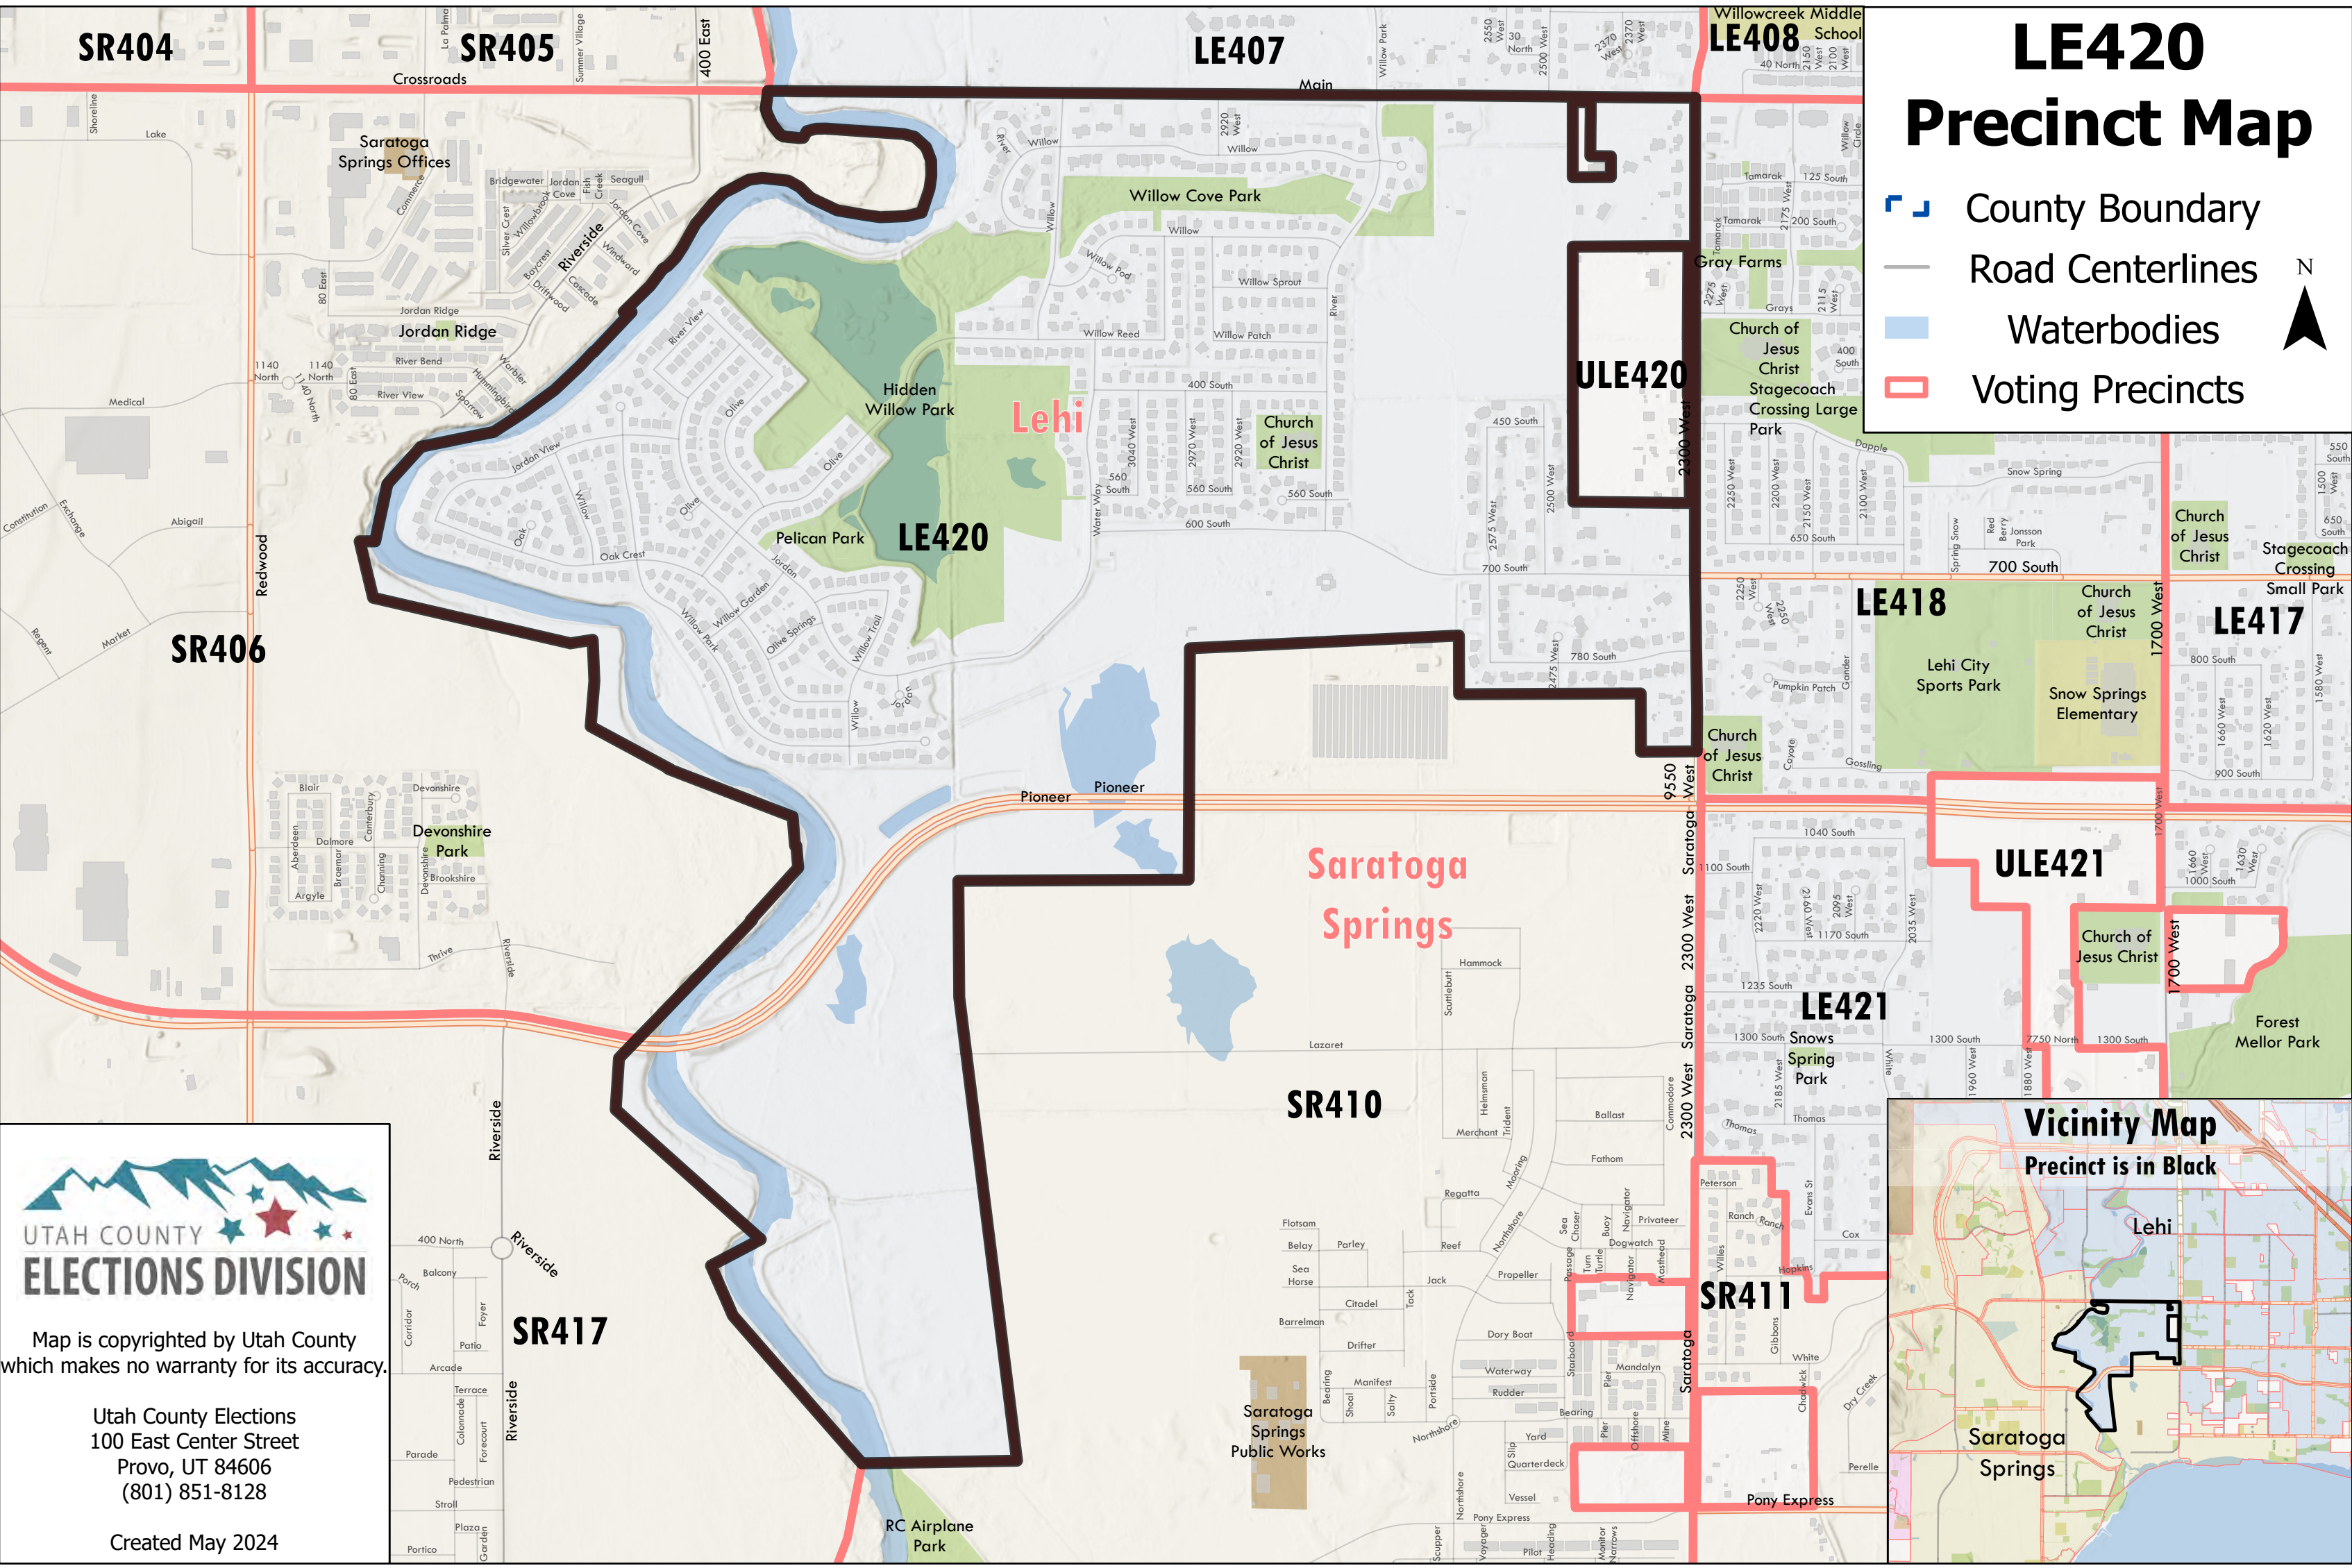

SR404

SR405

LE407

LE408

LE420

# Precinct Map

-  County Boundary
-  Road Centerlines
-  Waterbodies
-  Voting Precincts

Map is copyrighted by Utah County which makes no warranty for its accuracy.

Utah County Elections  
100 East Center Street  
Provo, UT 84606  
(801) 851-8128

## Vicinity Map

Precinct is in Black