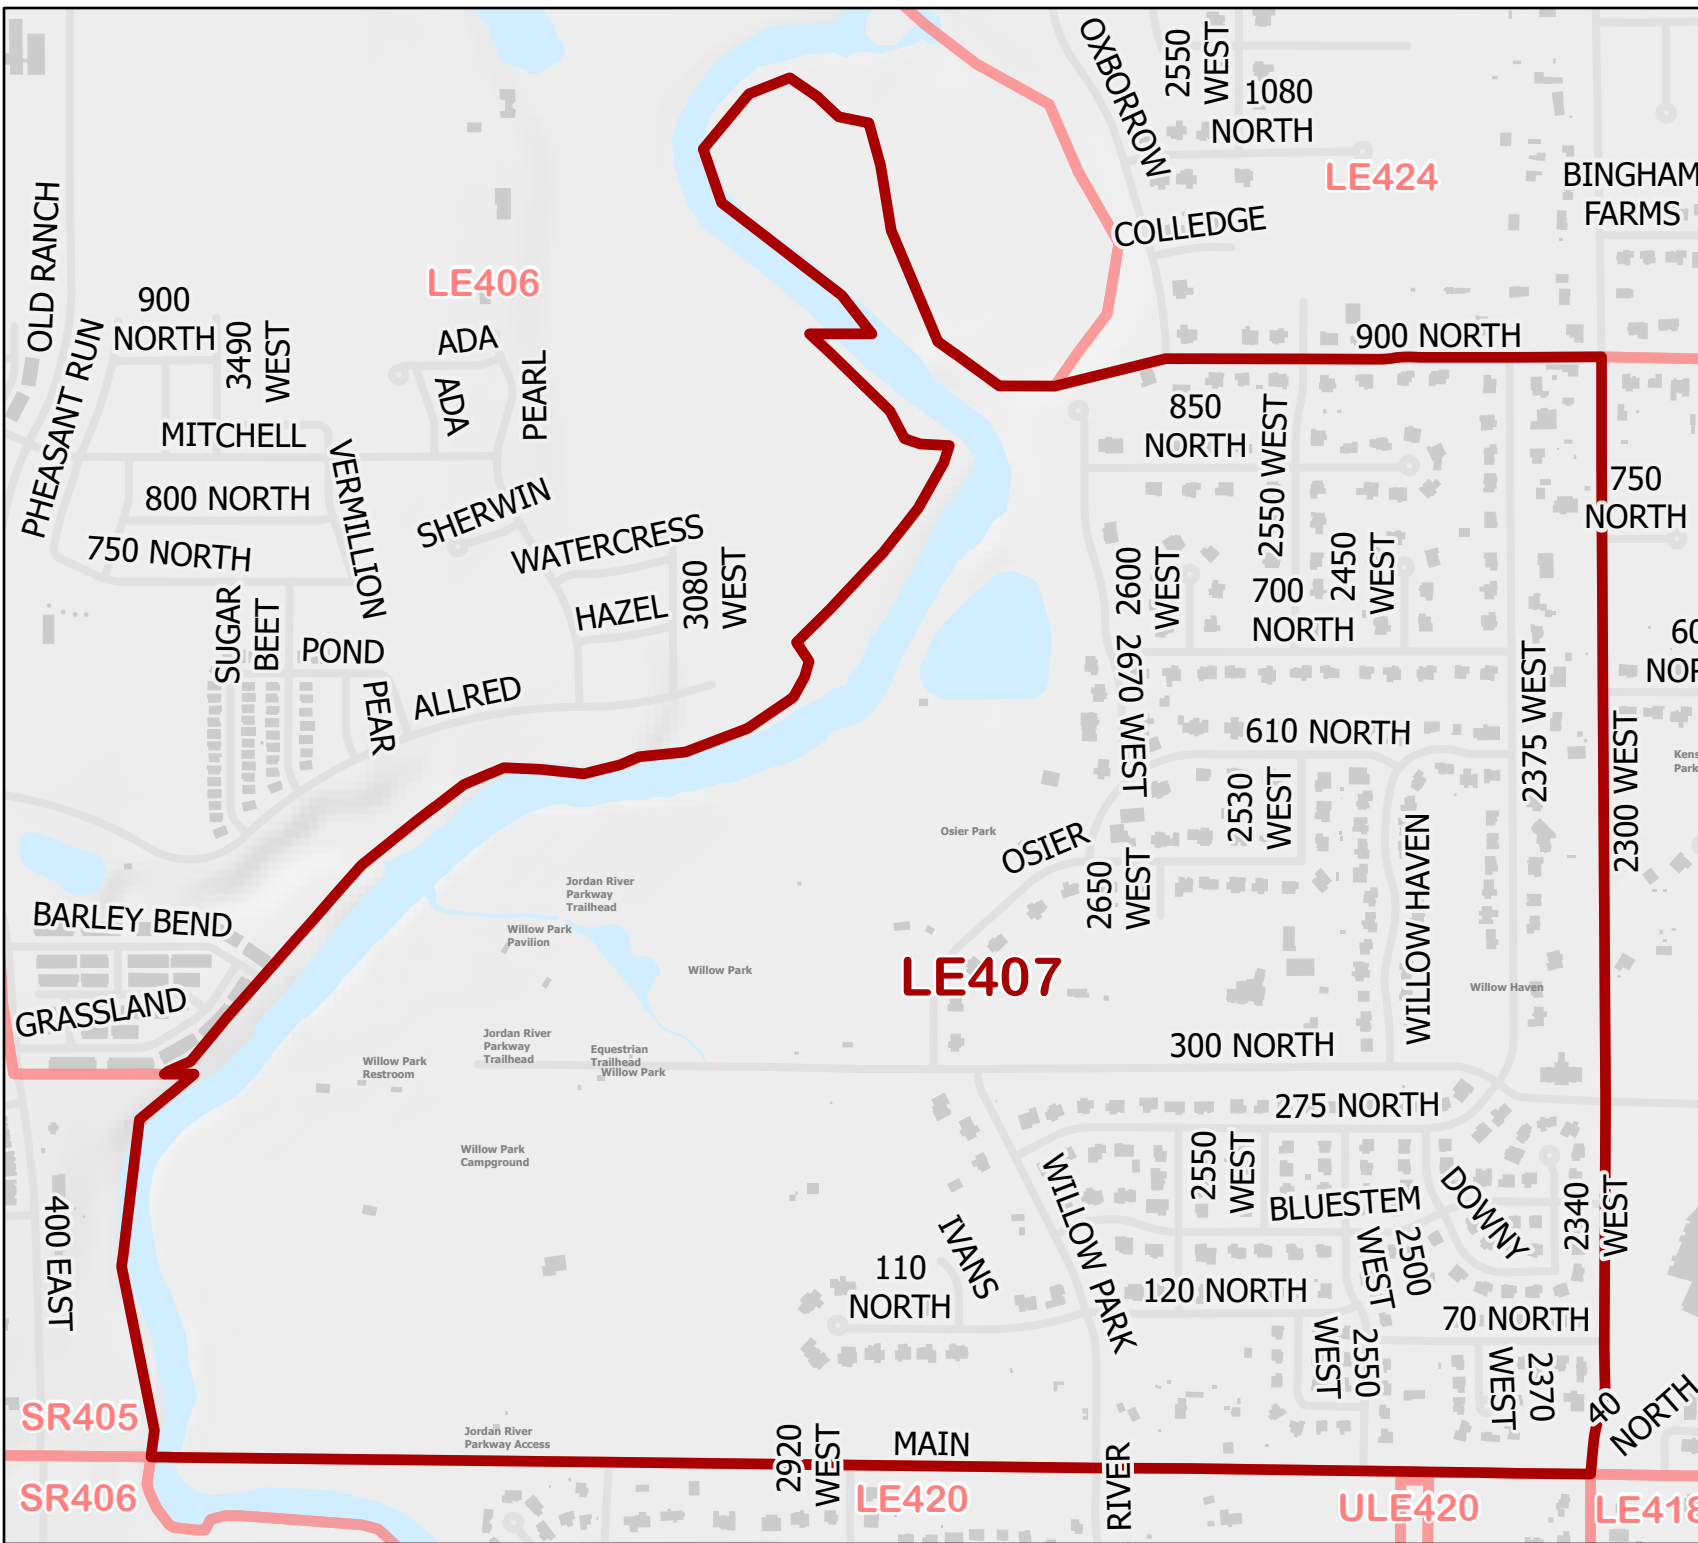

# LE407

-  Voting Precinct
-  Waterbodies
-  Government Facility
-  Hospital
-  Library
-  Post Office
-  Education Facility
-  Road Centerlines

  
Map is copyrighted by Utah County, which makes no warranty for its accuracy.  
Utah County Elections  
100 East Center Street  
Provo, UT 84606  
(801) 851-8128  
Updated Jan 2024