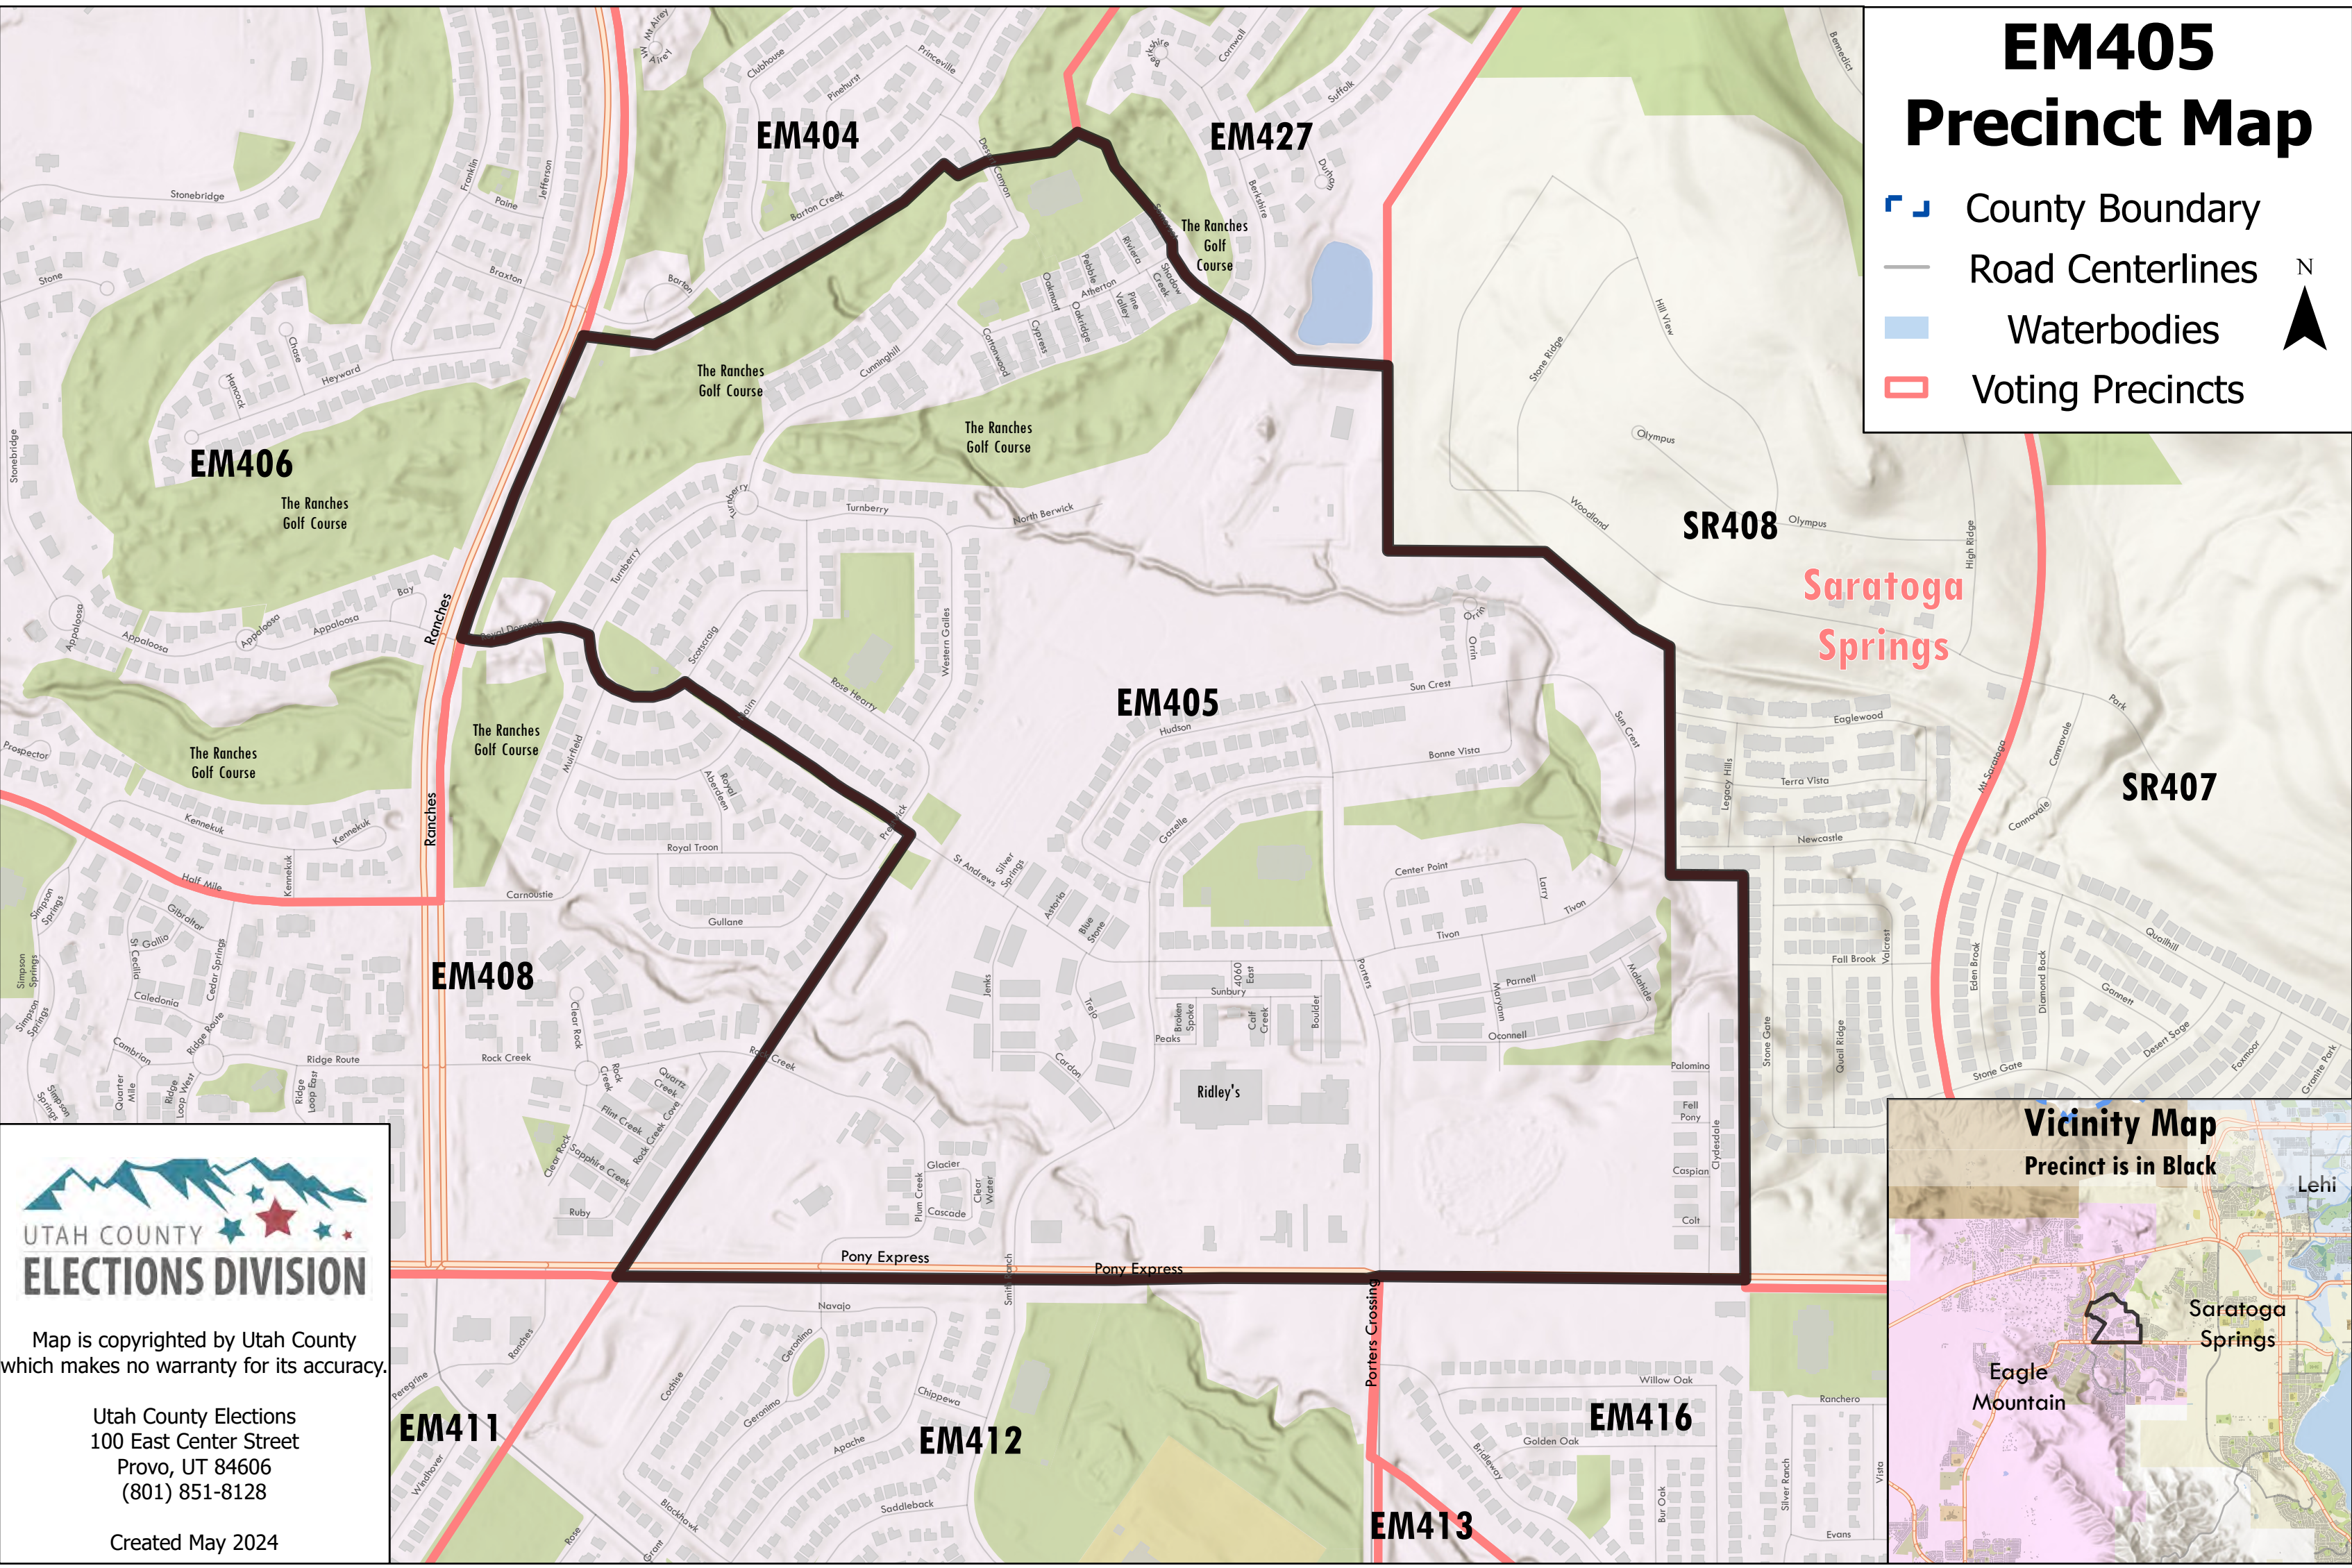

EM405 Precinct Map

-  County Boundary
-  Road Centerlines
-  Waterbodies
-  Voting Precincts

Saratoga Springs

UTAH COUNTY
ELECTIONS DIVISION

Map is copyrighted by Utah County
which makes no warranty for its accuracy.