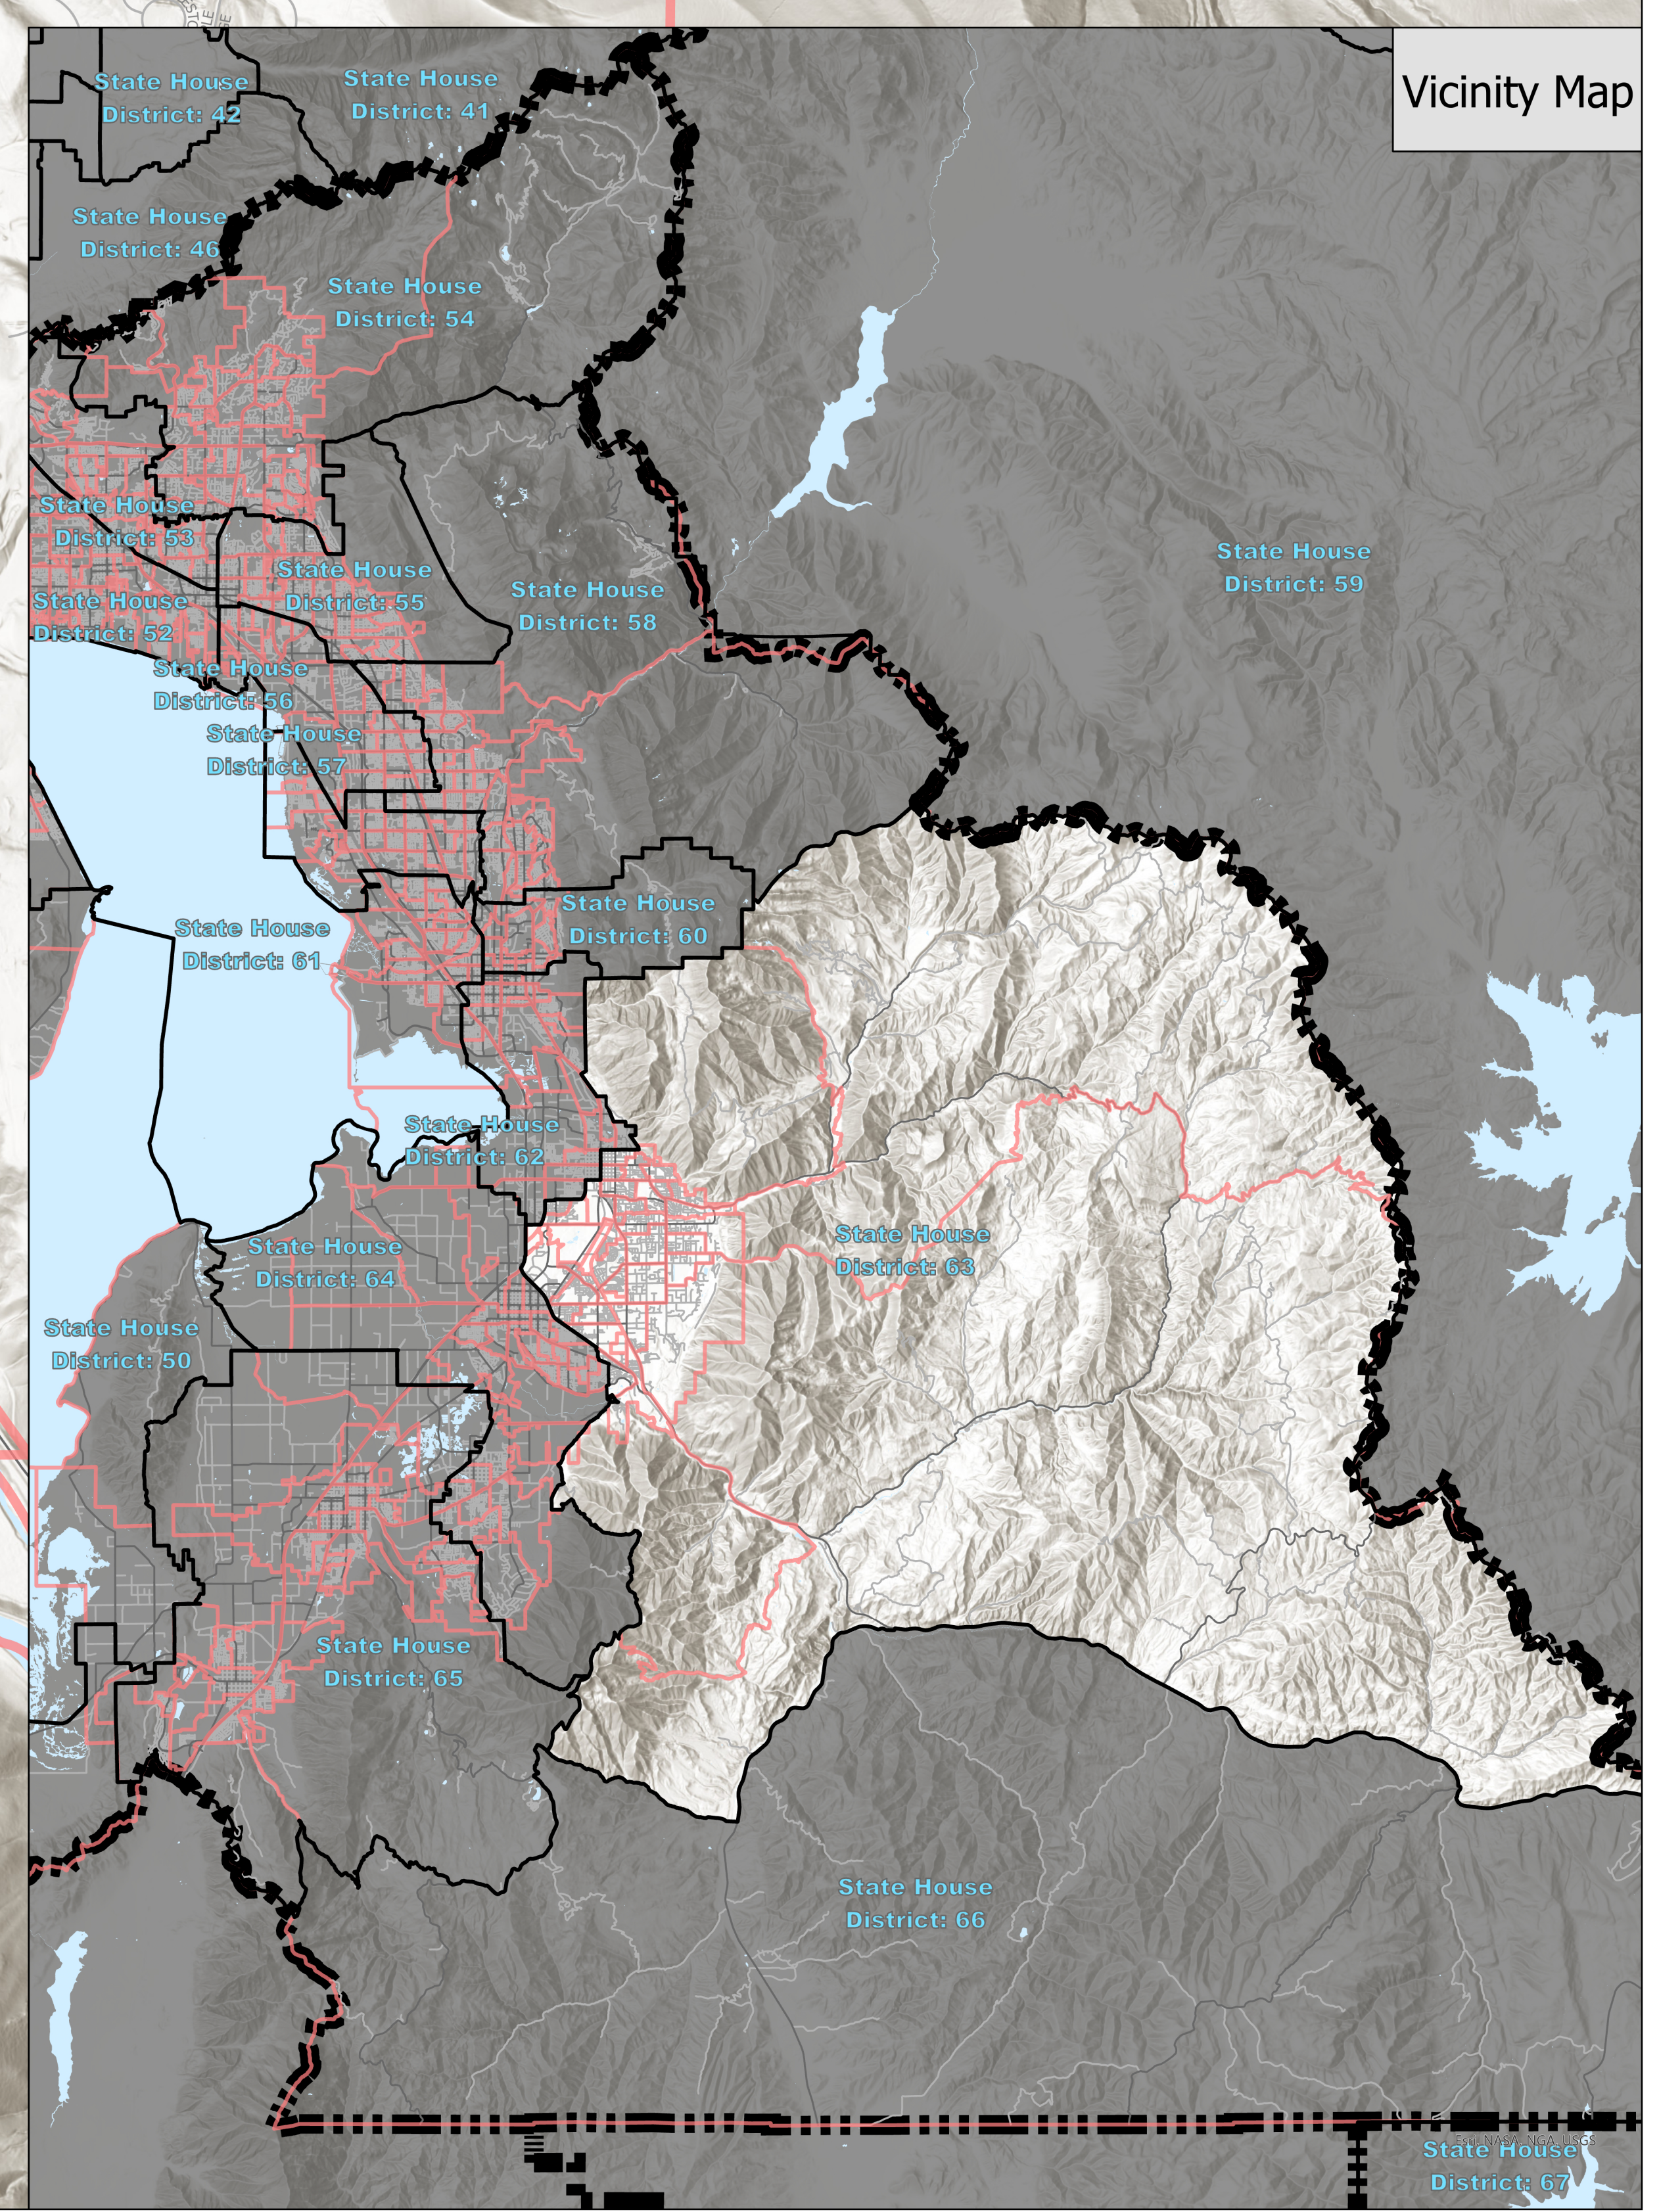

State House District 63

State House Districts
Voting Precincts
Roads
Major
Minor
Waterbodies
County Boundary

State House District: 62

State House District: 64

Vicinity Map

Utah County
Map is copyrighted by Utah County, which makes no warranty for its accuracy.
Utah County Elections
100 East Center Street
Provo, UT 84606
(801) 851-8128
Updated Feb 2024