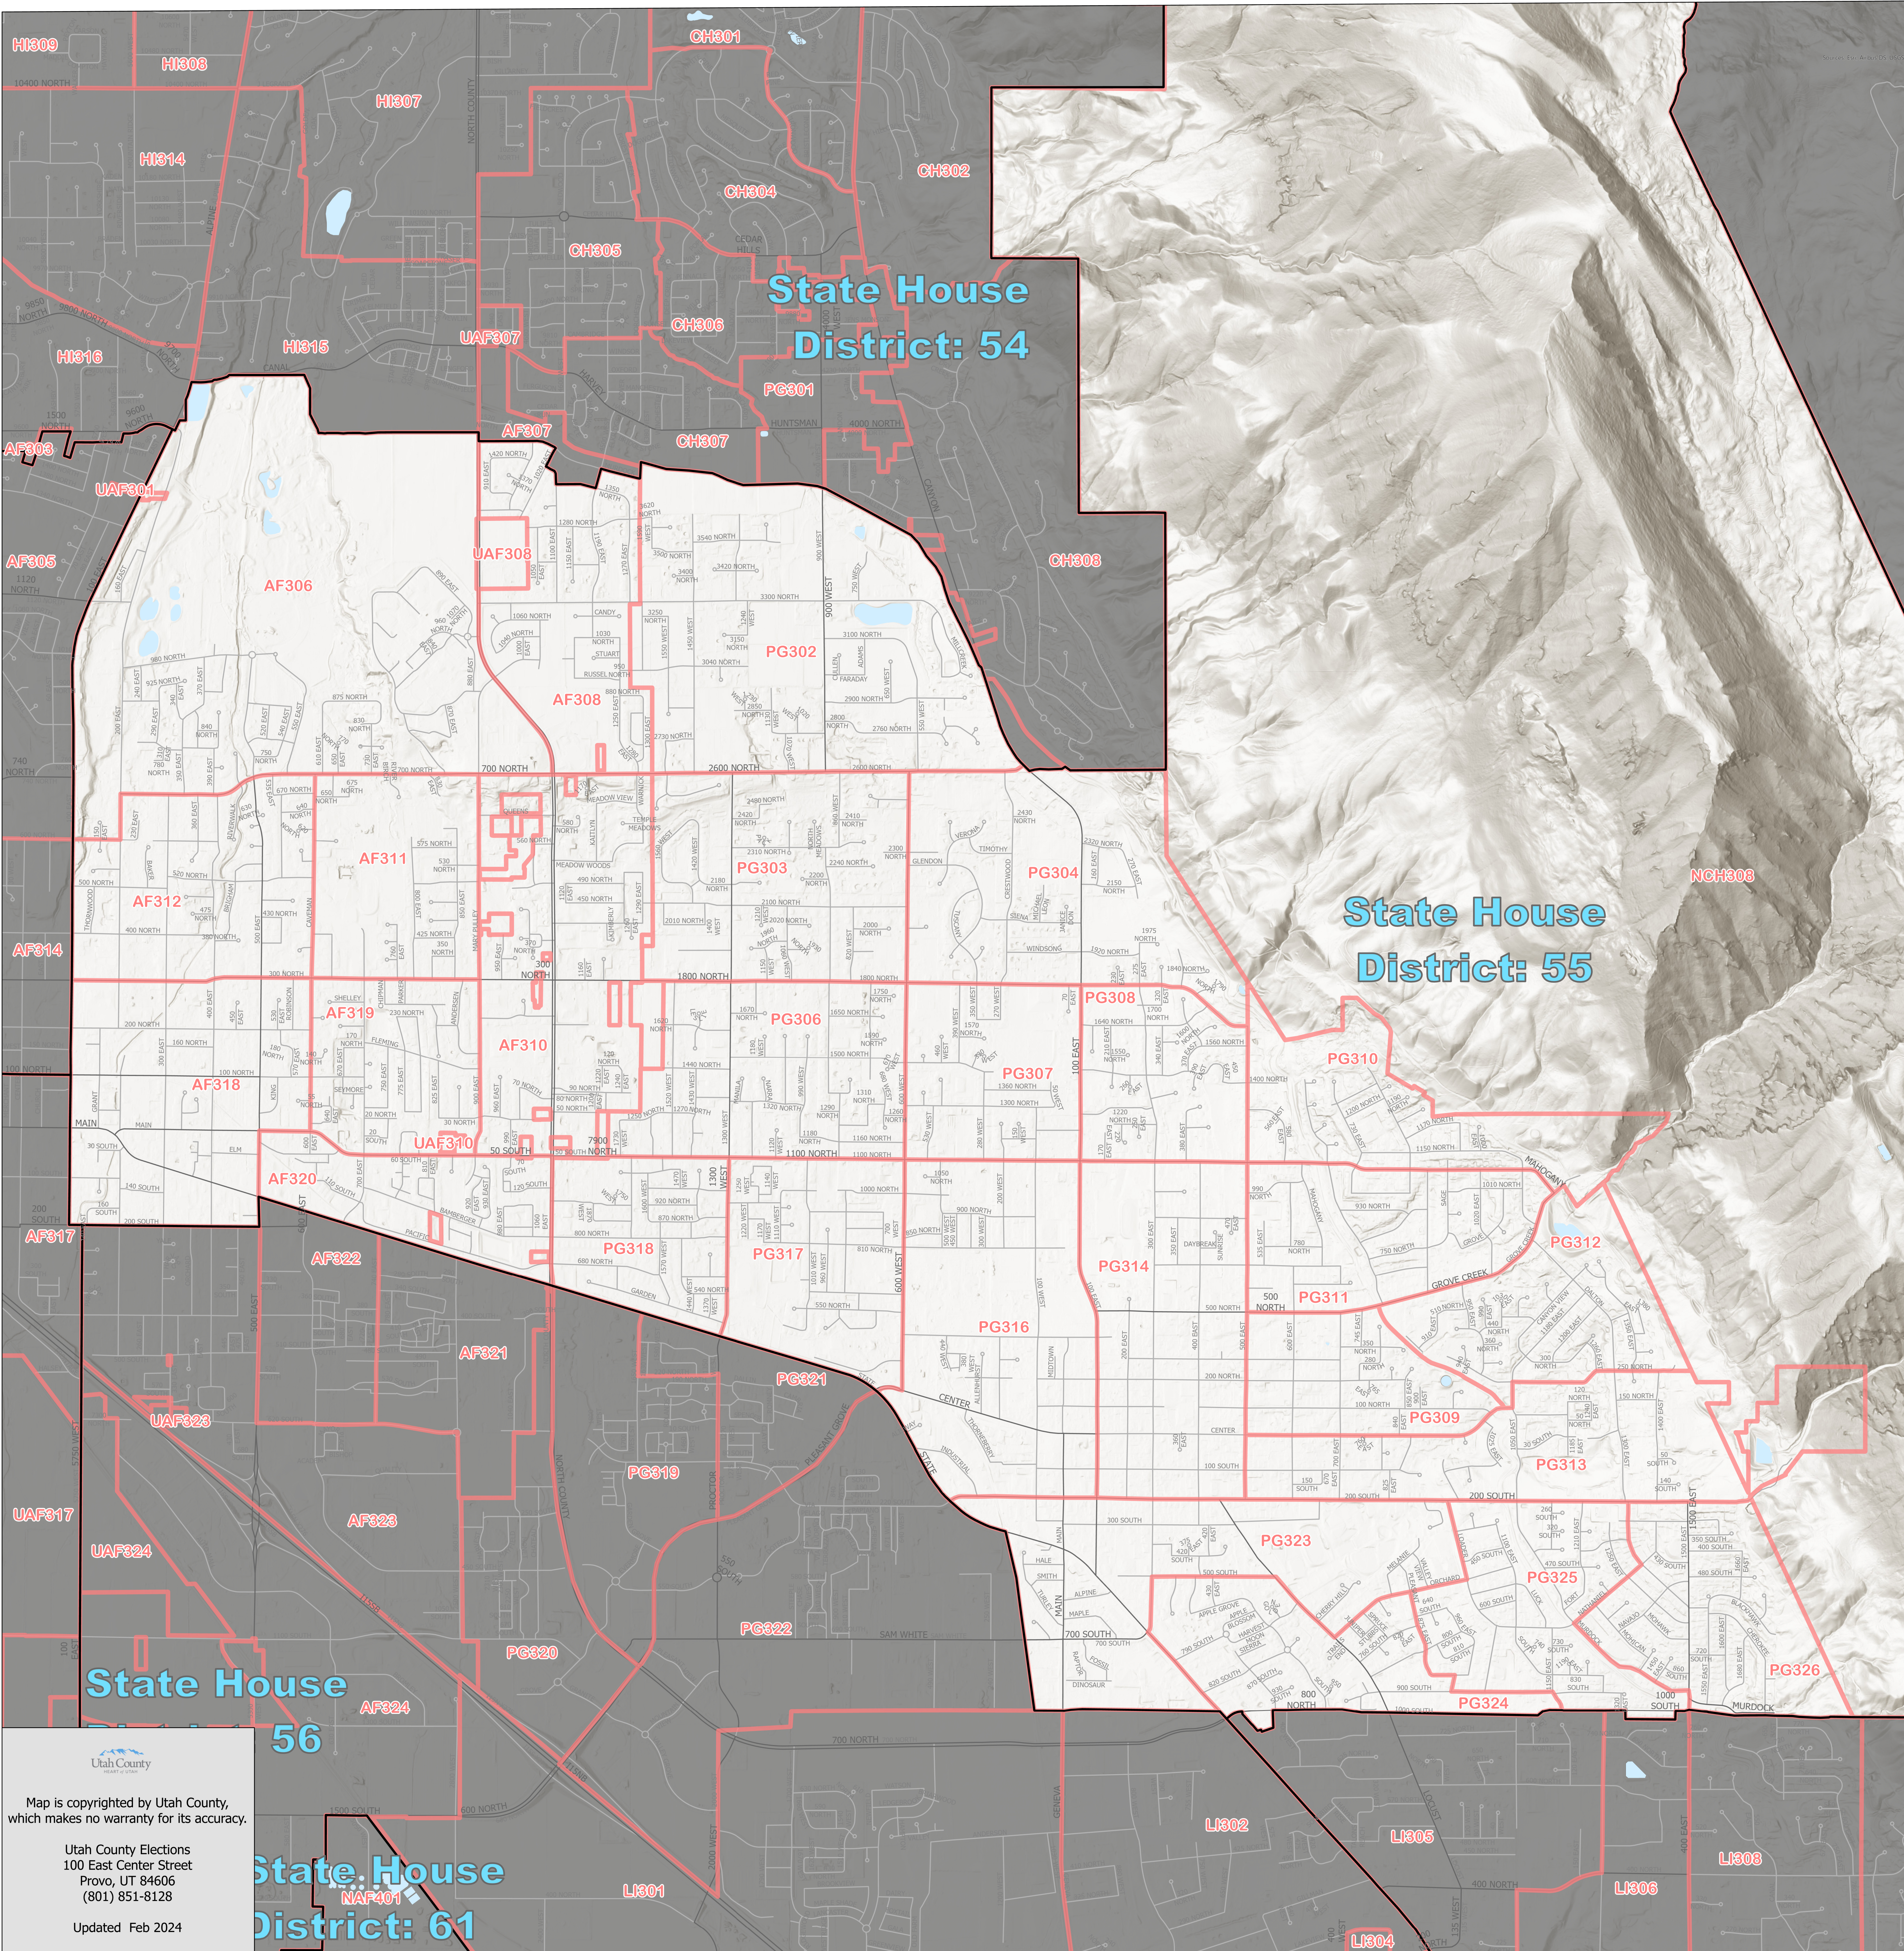

State House District 55

- State House Districts
- Voting Precincts
- Roads
 - Major
 - Minor
- Waterbodies
- County Boundary

Utah County
Map is copyrighted by Utah County,
which makes no warranty for its accuracy.

Utah County Elections
100 East Center Street
Provo, UT 84606
(801) 851-8128
Updated Feb 2024

State House District: 61