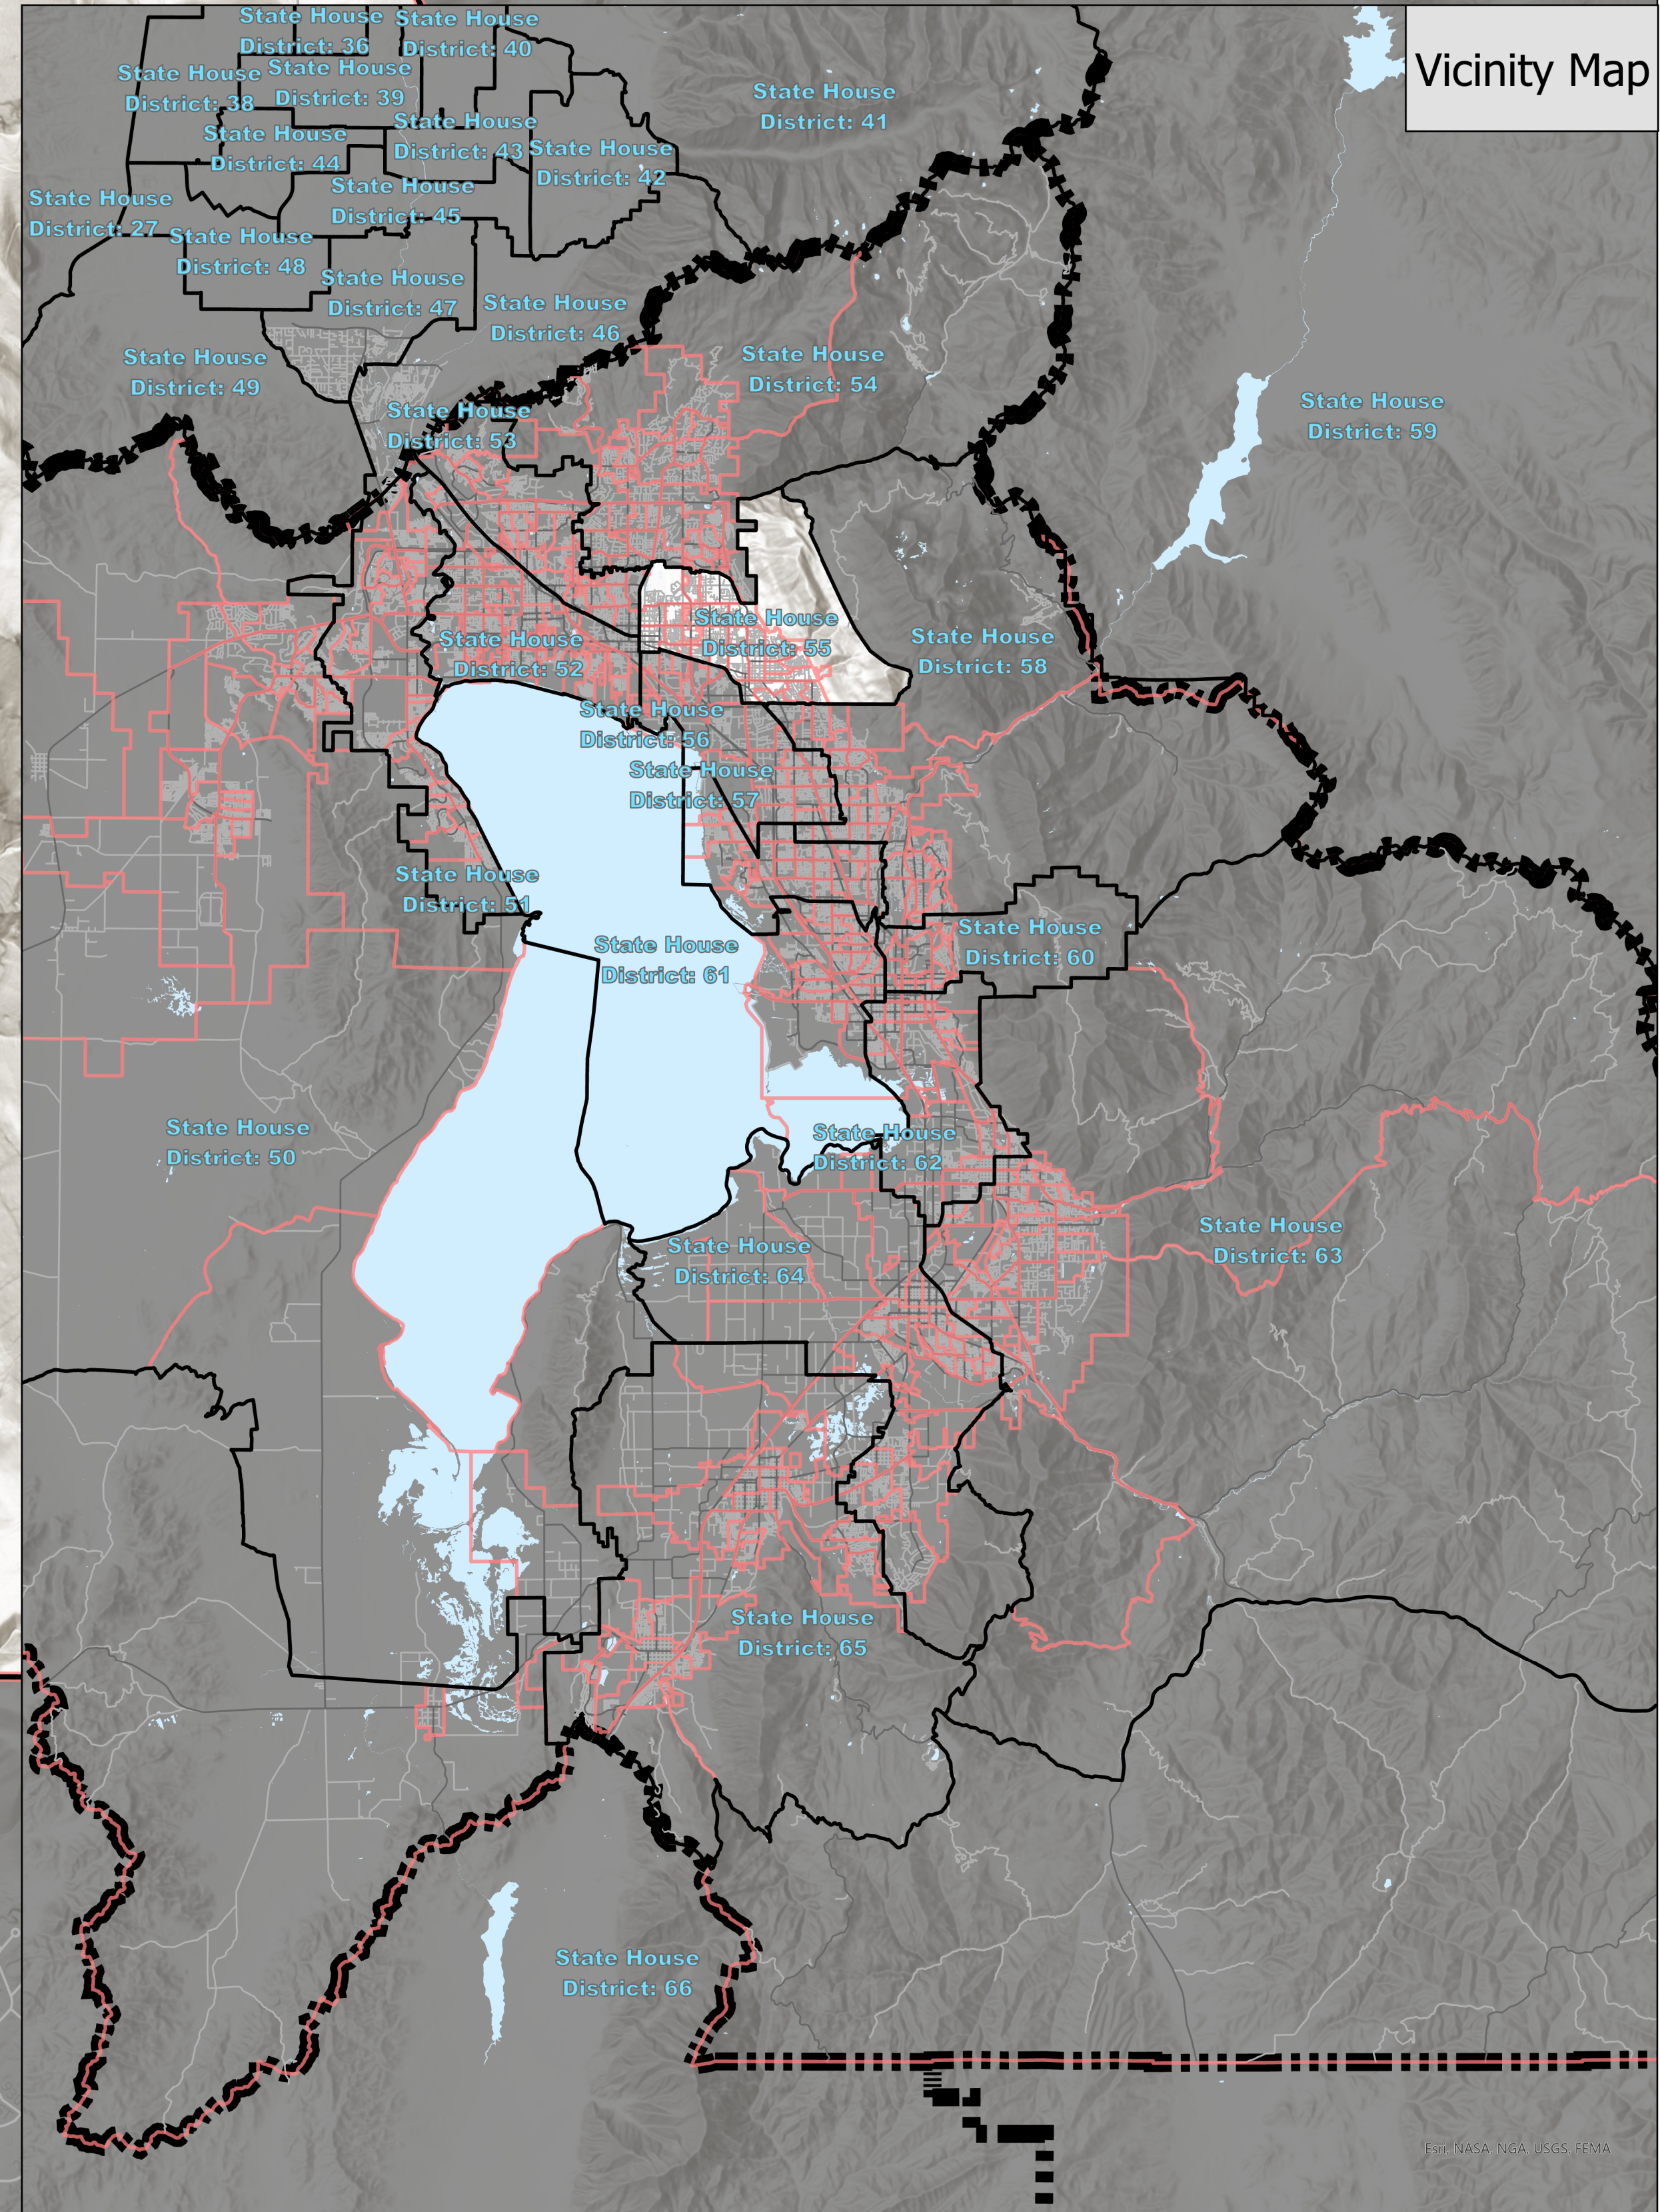

State House District 55

- State House Districts
- Voting Precincts
- Roads
 - Major
 - Minor
- Waterbodies
- County Boundary

Utah County
Map is copyrighted by Utah County,
which makes no warranty for its accuracy.

Utah County Elections
100 East Center Street
Provo, UT 84606
(801) 851-8128
Updated Feb 2024

State House District: 61